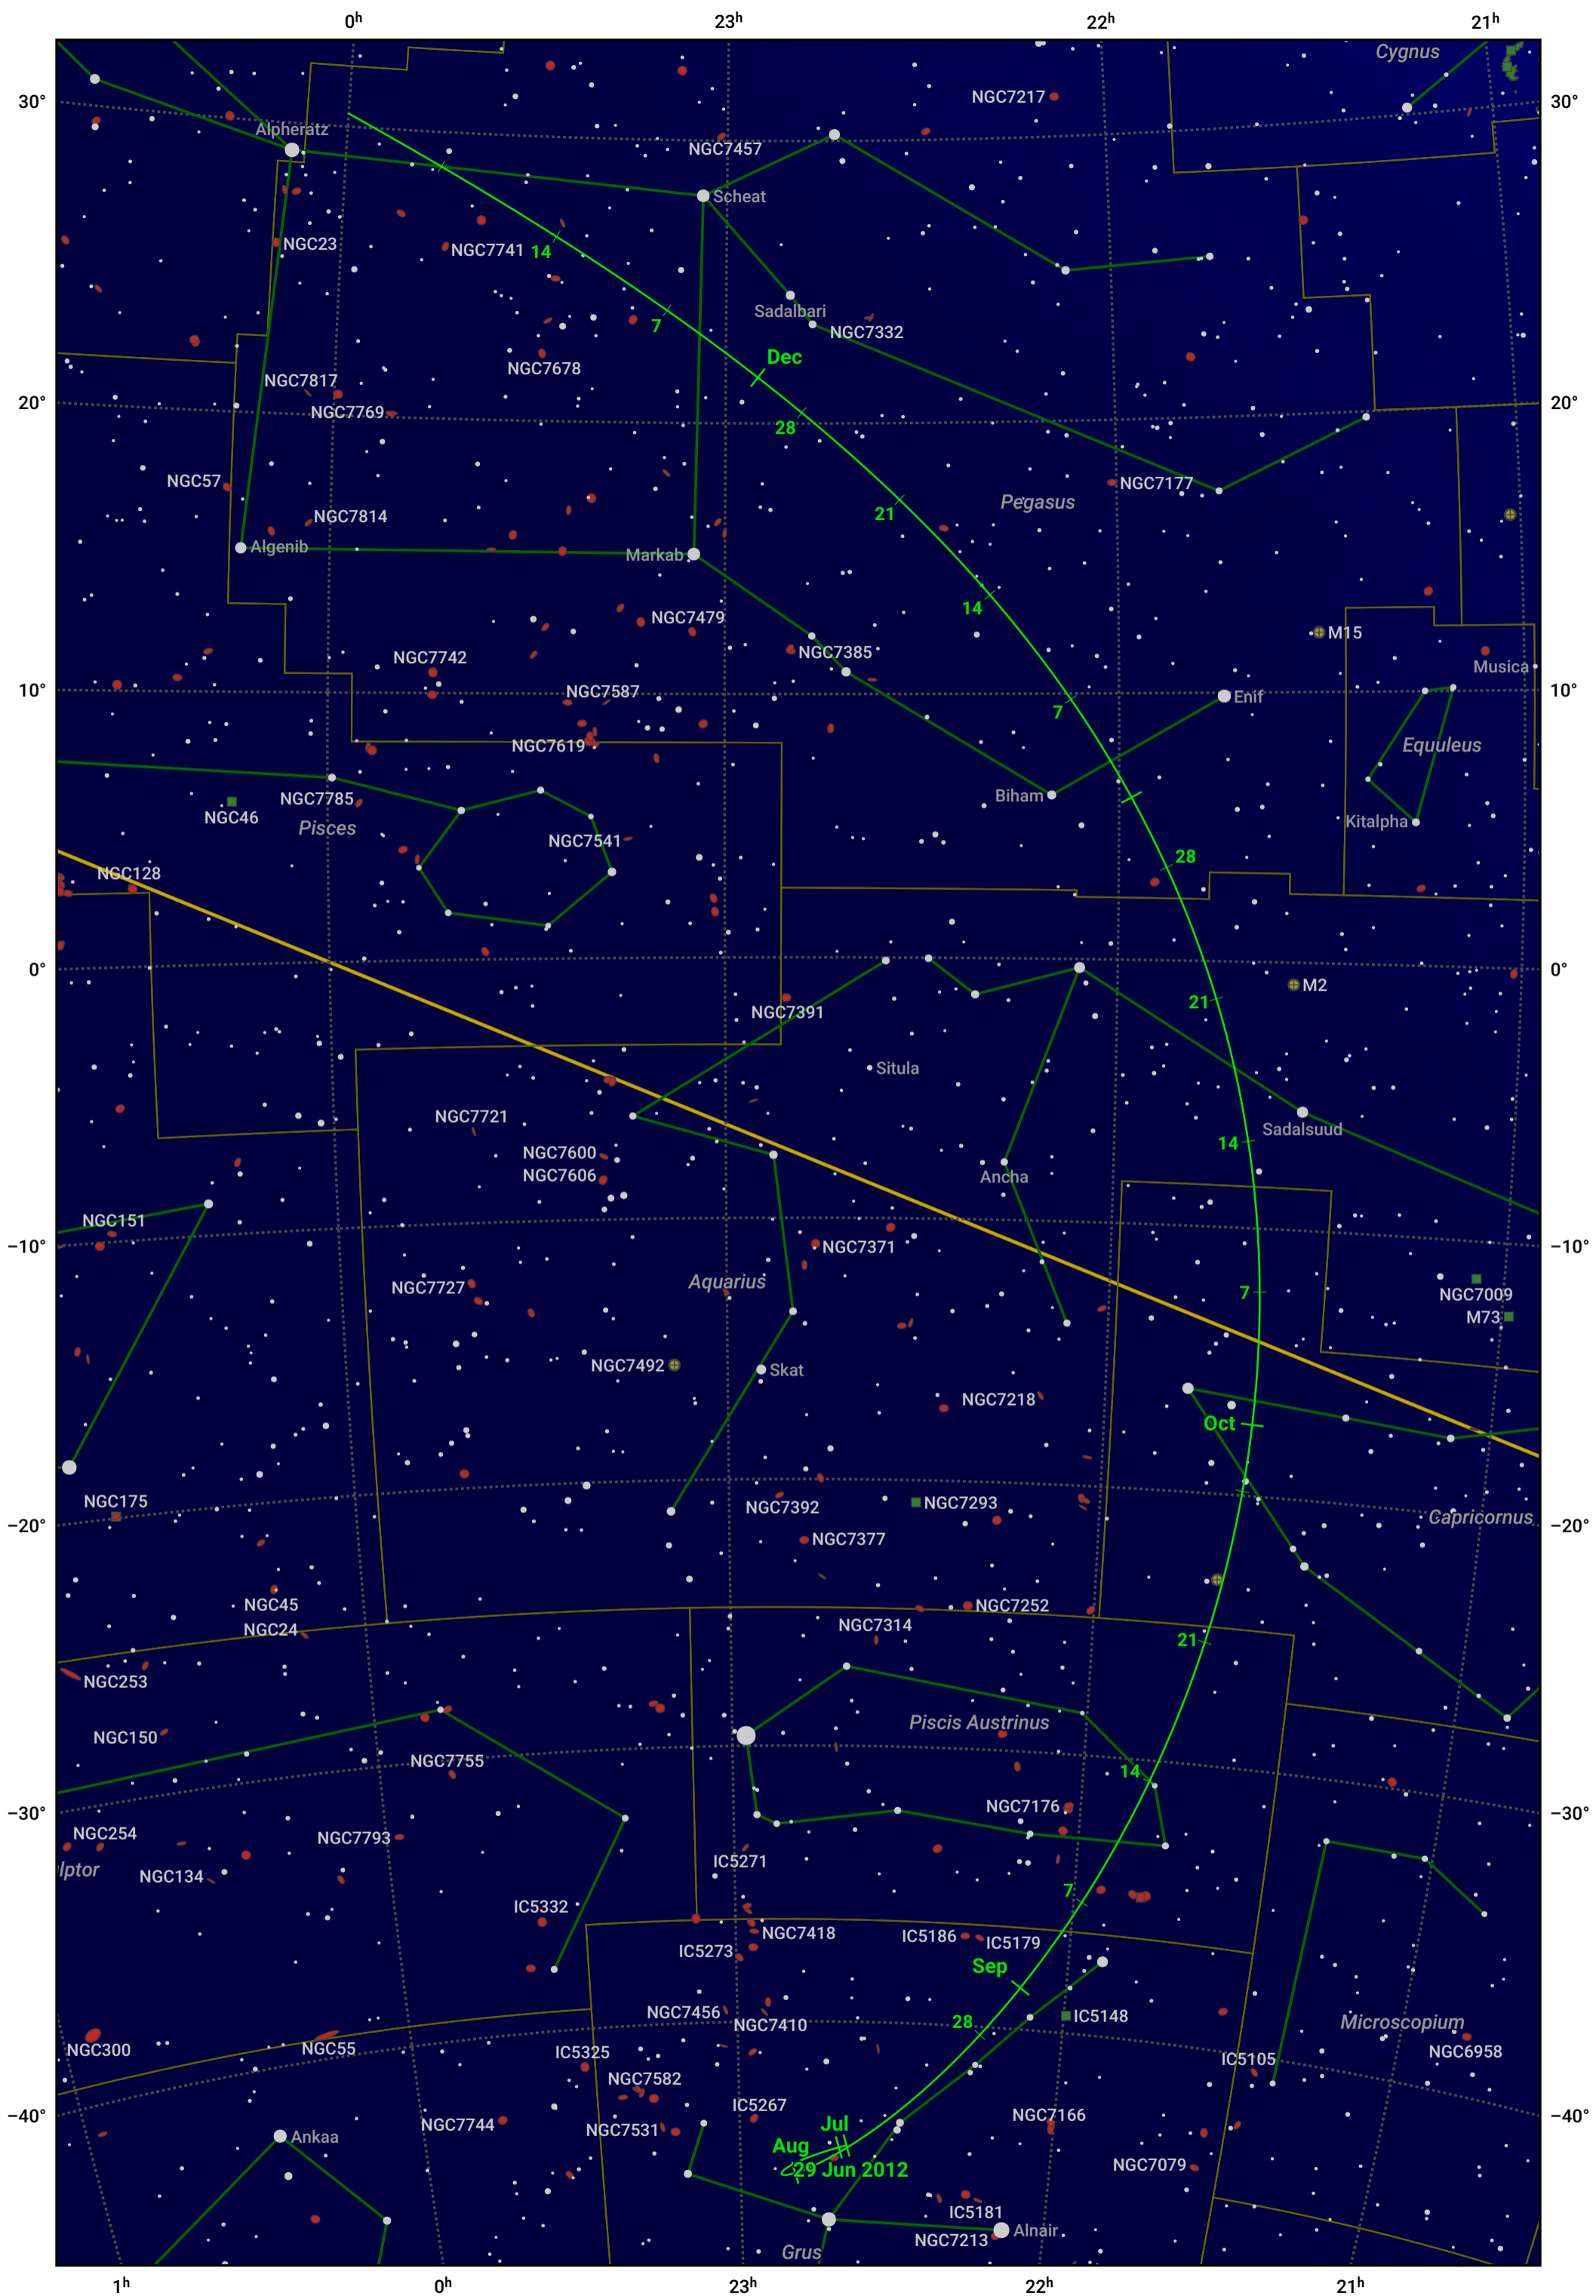

The path of 168P/Hergenrother starting on 29 Jun 2012

© Dominic Ford 2011–2024. Date markers placed at midnight UTC. Downloaded from <https://in-the-sky.org>

Magnitude scale: 7.0 6.0 5.0 4.0 3.0 2.0 1.0

Ecliptic Plane

Galaxy
 Bright nebula
 Open cluster
 Globular cluster

| Date | Mag |
|-------------|------|
| 2012 Jul 1 | 12.2 |
| 2012 Jul 27 | 11.3 |
| 2012 Aug 26 | 10.3 |
| 2012 Sep 1 | 10.1 |
| 2012 Nov 1 | 10.2 |
| 2012 Dec 12 | 11.3 |