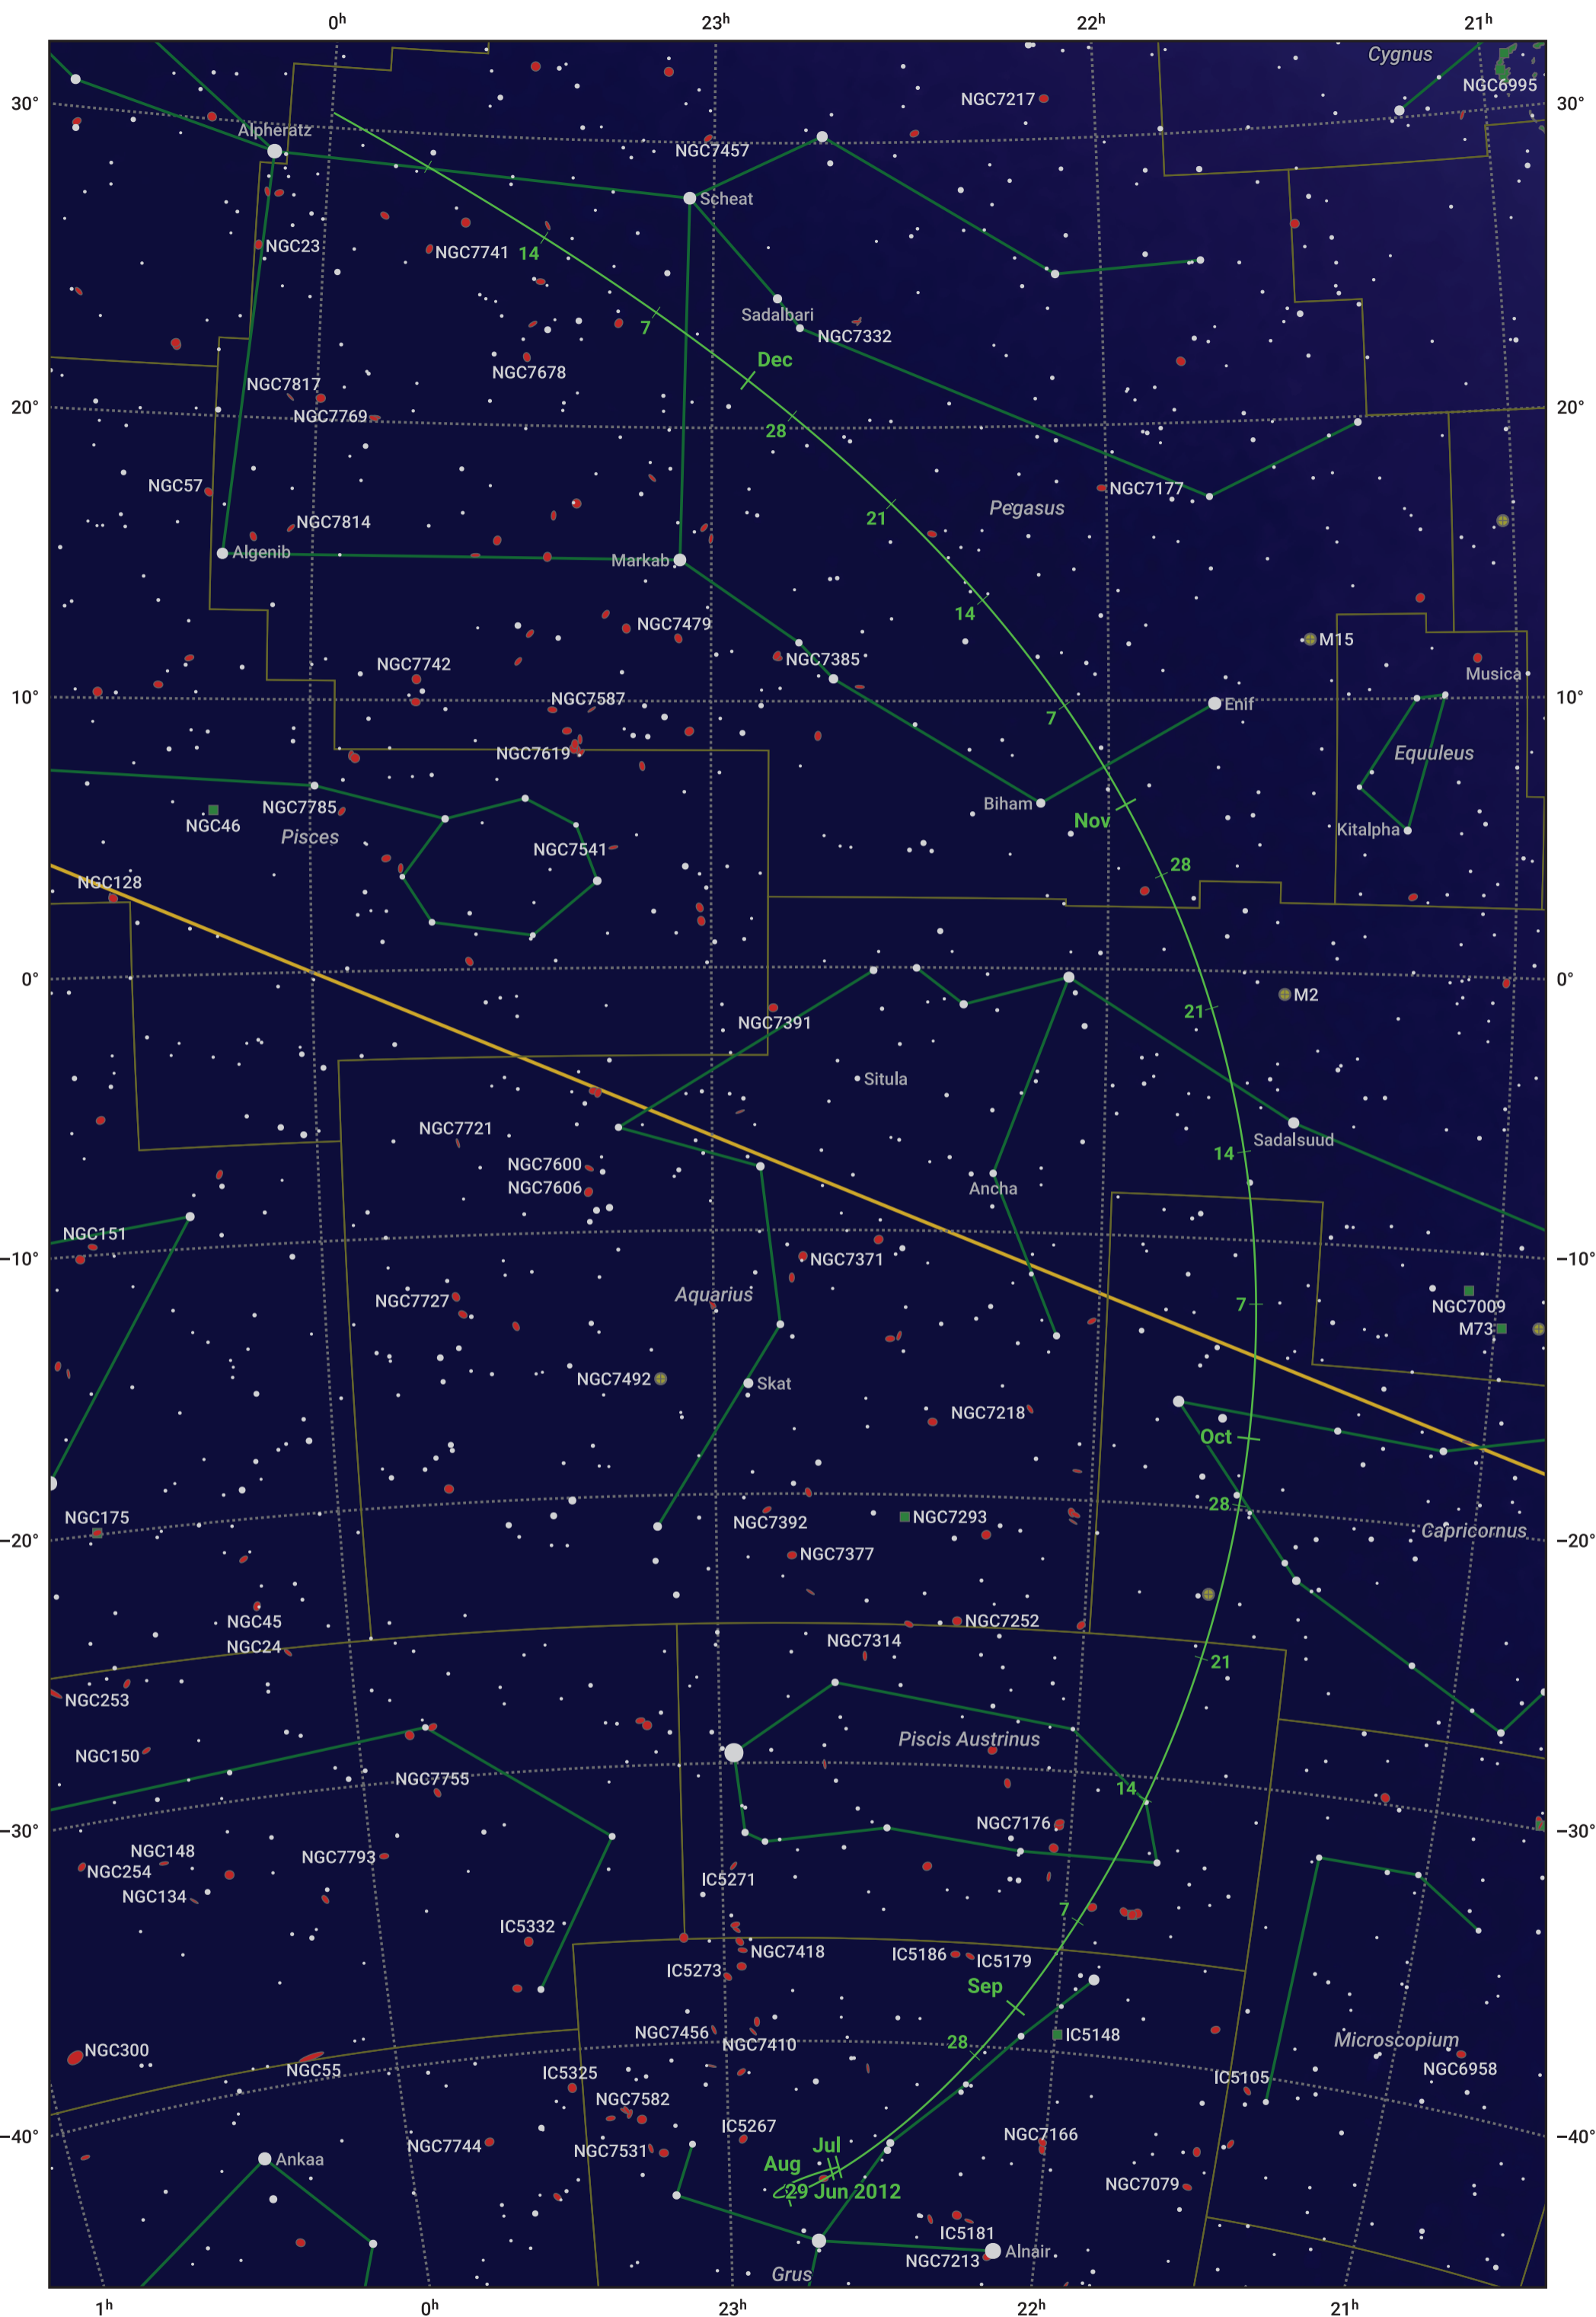

The path of 168P/Hergenrother starting on 29 Jun 2012

© Dominic Ford 2011–2024. Date markers placed at midnight UTC. Downloaded from <https://in-the-sky.org>

Magnitude scale: ● 7.0 ● 6.0 ● 5.0 ● 4.0 ● 3.0 ● 2.0 ● 1.0

— Ecliptic Plane

- Galaxy
- Bright nebula
- Open cluster
- Globular cluster

Date	Mag
2012 Jul 1	12.2
2012 Jul 27	11.3
2012 Aug 25	10.3
2012 Sep 1	10.1
2012 Nov 1	10.1
2012 Dec 13	11.3