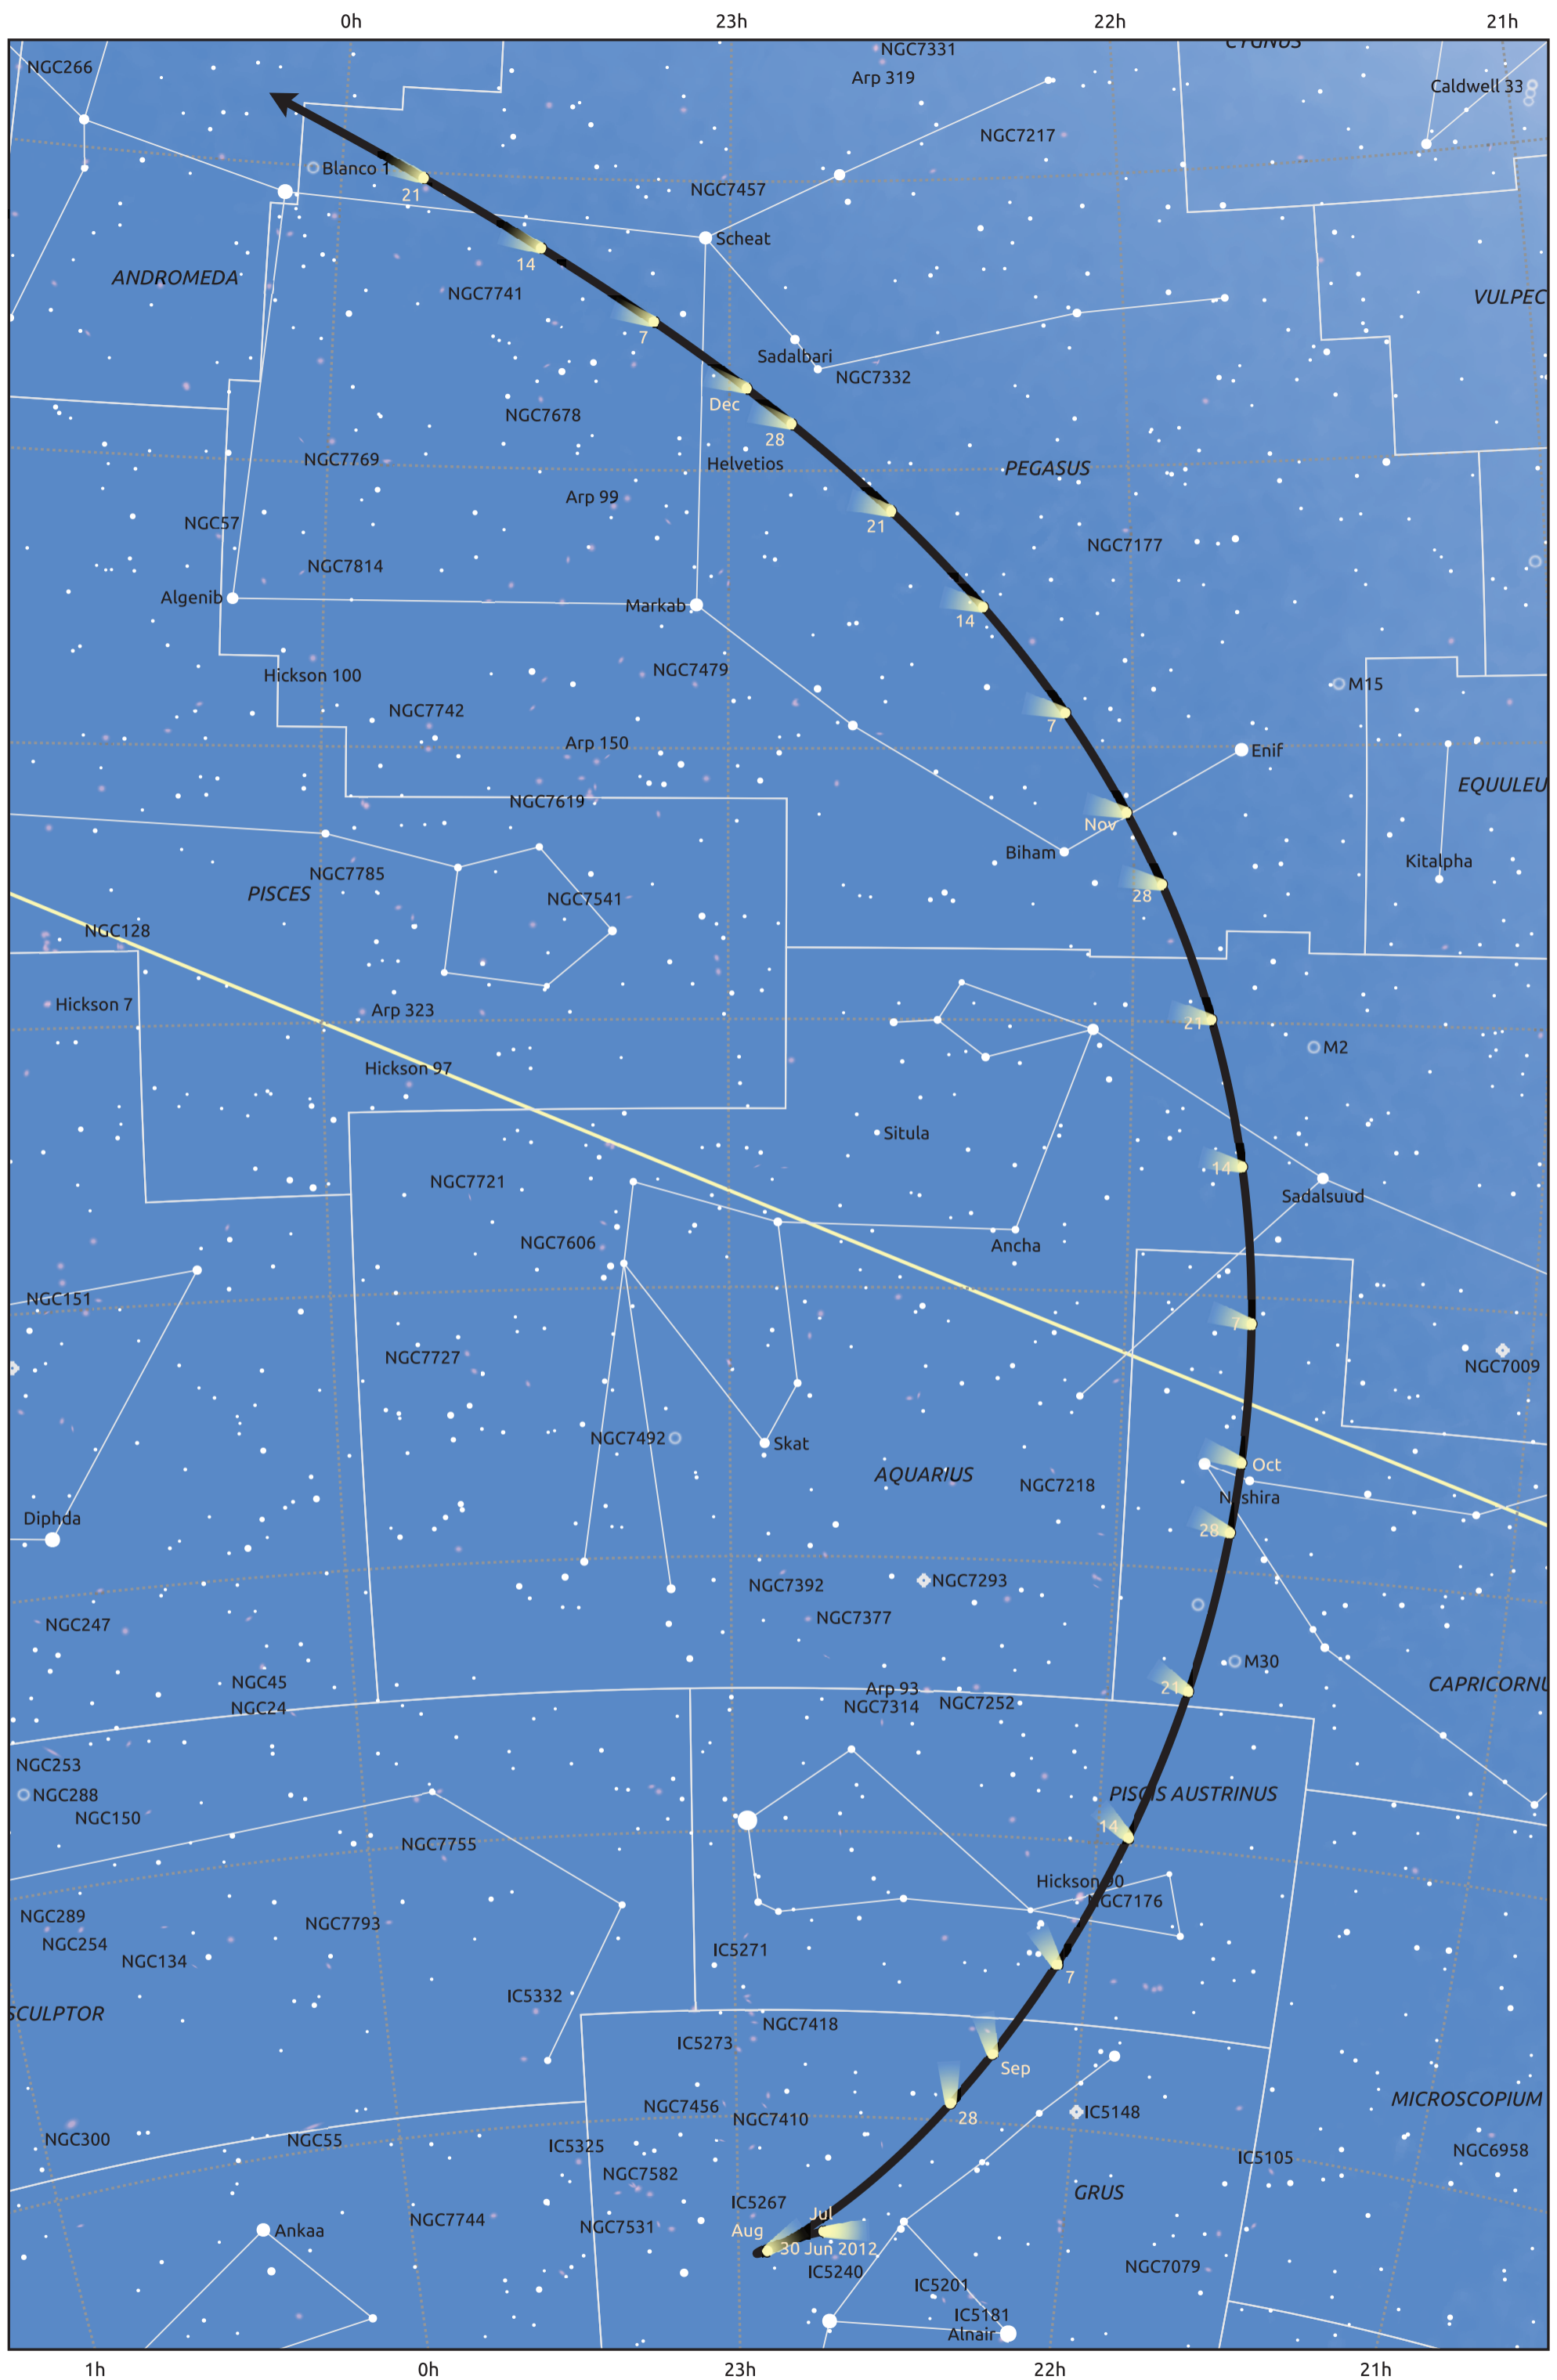

The path of 168P/Hergenrother starting on 30 Jun 2012

© Dominic Ford 2011–2025. Date markers placed at midnight UTC. Downloaded from <https://in-the-sky.org>

Magnitude scale: ● 7.0 ● 6.0 ● 5.0 ● 4.0 ● 3.0 ● 2.0 ● 1.0

— Ecliptic Plane

● Galaxy ● Bright nebula ● Open cluster ● Globular cluster ● Planetary nebula

| Date | Mag |
|-------------|------|
| 2012 Jul 1 | 12.2 |
| 2012 Jul 28 | 11.2 |
| 2012 Aug 26 | 10.2 |
| 2012 Sep 1 | 10.0 |
| 2012 Nov 1 | 10.1 |
| 2012 Dec 11 | 11.2 |