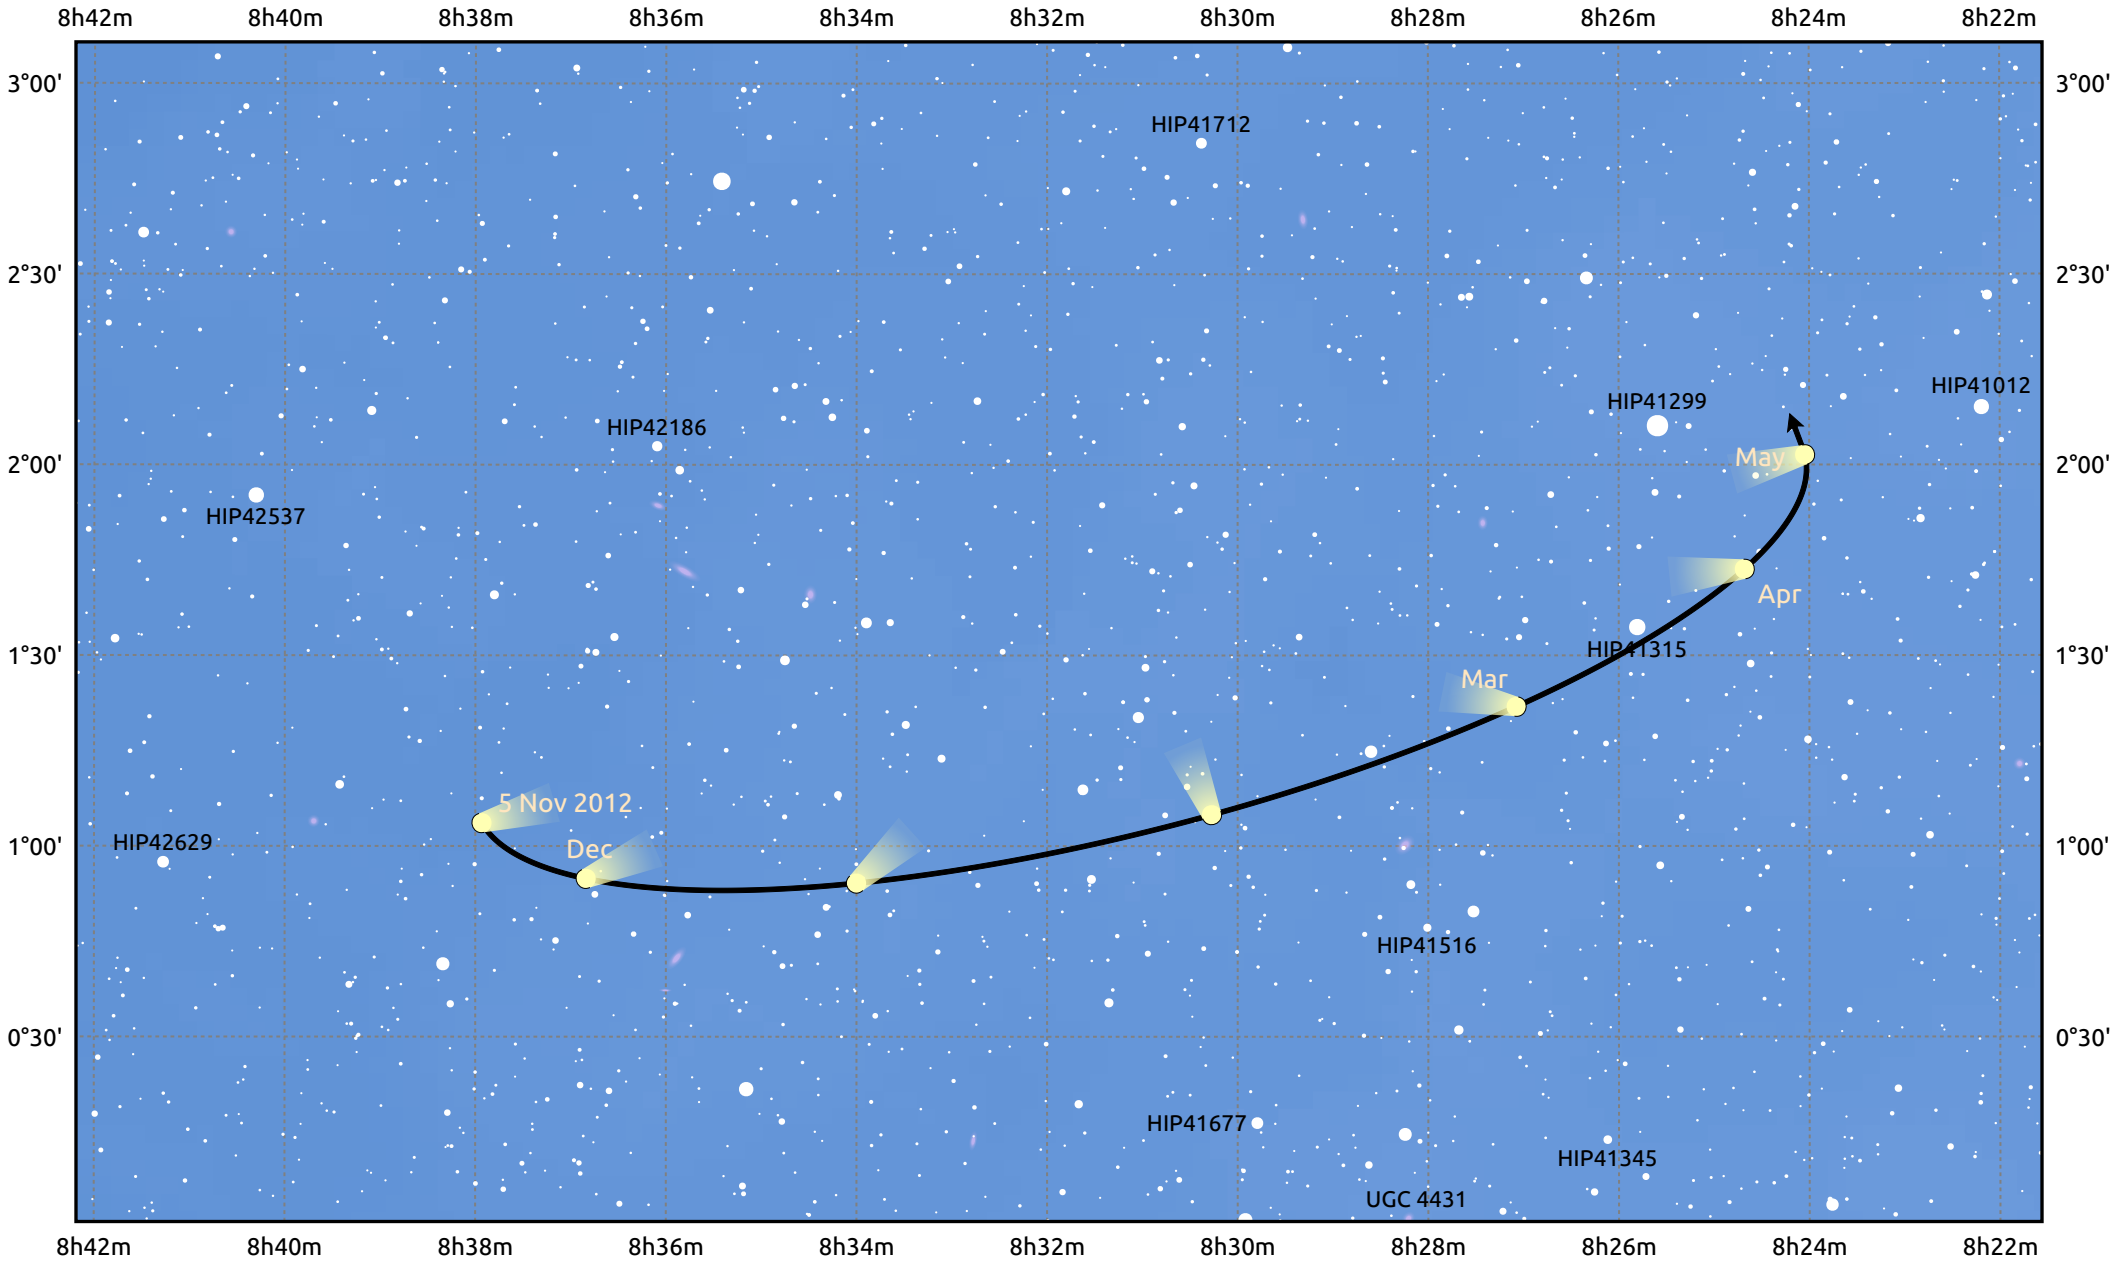

# The path of 1P/Halley starting on 5 Nov 2012

© Dominic Ford 2011–2026. Date markers placed at midnight UTC. Downloaded from <https://in-the-sky.org>

Magnitude scale: · 13.0 · 12.0 · 11.0 · 10.0 · 9.0 · 8.0 · 7.0 · 6.0 · 5.0

— Ecliptic Plane

Galaxy    Bright nebula    Open cluster    Globular cluster    Planetary nebula

Date	Mag
2013 Jan 1	nan
2013 Mar 1	nan
2013 May 1	nan