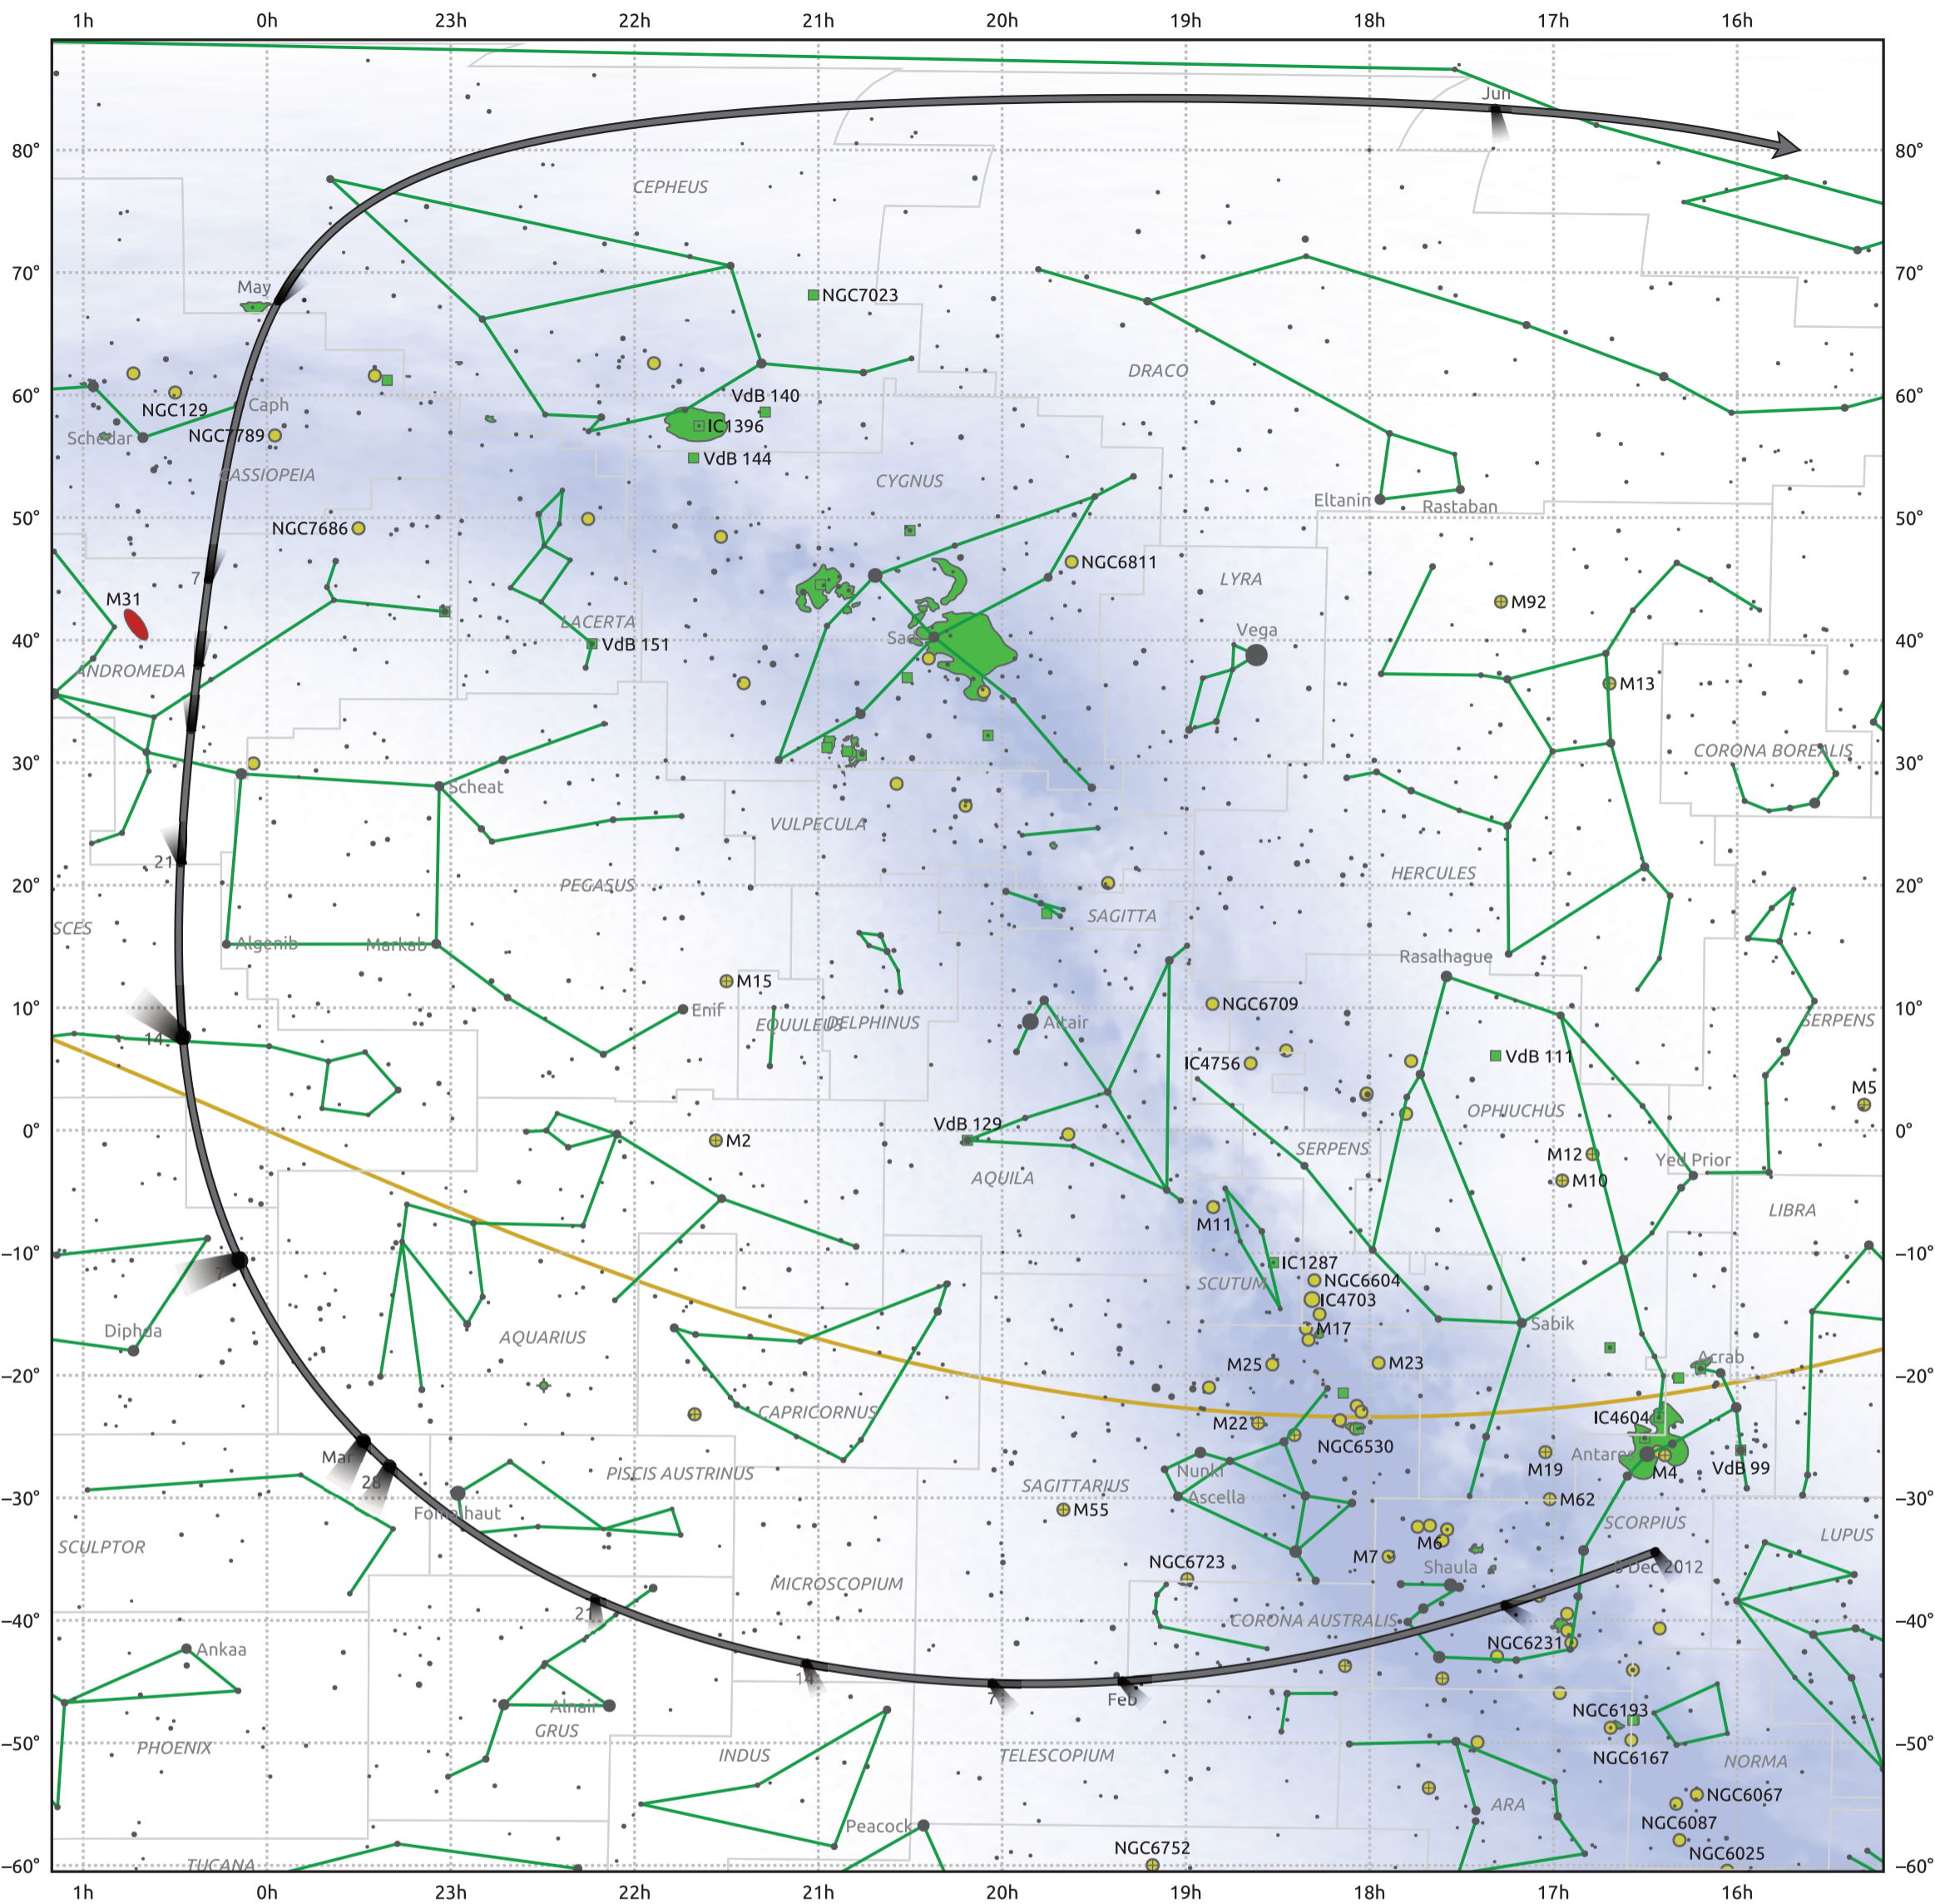

The path of C/2011 L4 (PANSTARRS) starting on 8 Dec 2012

© Dominic Ford 2011–2025. Date markers placed at midnight UTC. Downloaded from <https://in-the-sky.org>

Magnitude scale: ● 6.0 ● 5.0 ● 4.0 ● 3.0 ● 2.0 ● 1.0 ● 0.0

— Ecliptic Plane

● Galaxy ■ Bright nebula ● Open cluster ⊕ Globular cluster ◆ Planetary nebula

Date	Mag
2012 Dec 27	9.5
2013 Jan 1	9.2
2013 Jan 11	8.4
2013 Jan 23	7.4
2013 Feb 2	6.3
2013 Feb 10	5.2
2013 Feb 17	4.1
2013 Feb 23	2.9
2013 Feb 28	1.8
2013 Mar 1	1.6
2013 Mar 6	0.7
2013 Mar 17	1.8
2013 Mar 22	2.9
2013 Mar 28	3.9
2013 Apr 4	5.0
2013 Apr 13	6.0
2013 Apr 25	7.0
2013 May 1	7.5
2013 May 10	8.1
2013 May 28	9.1