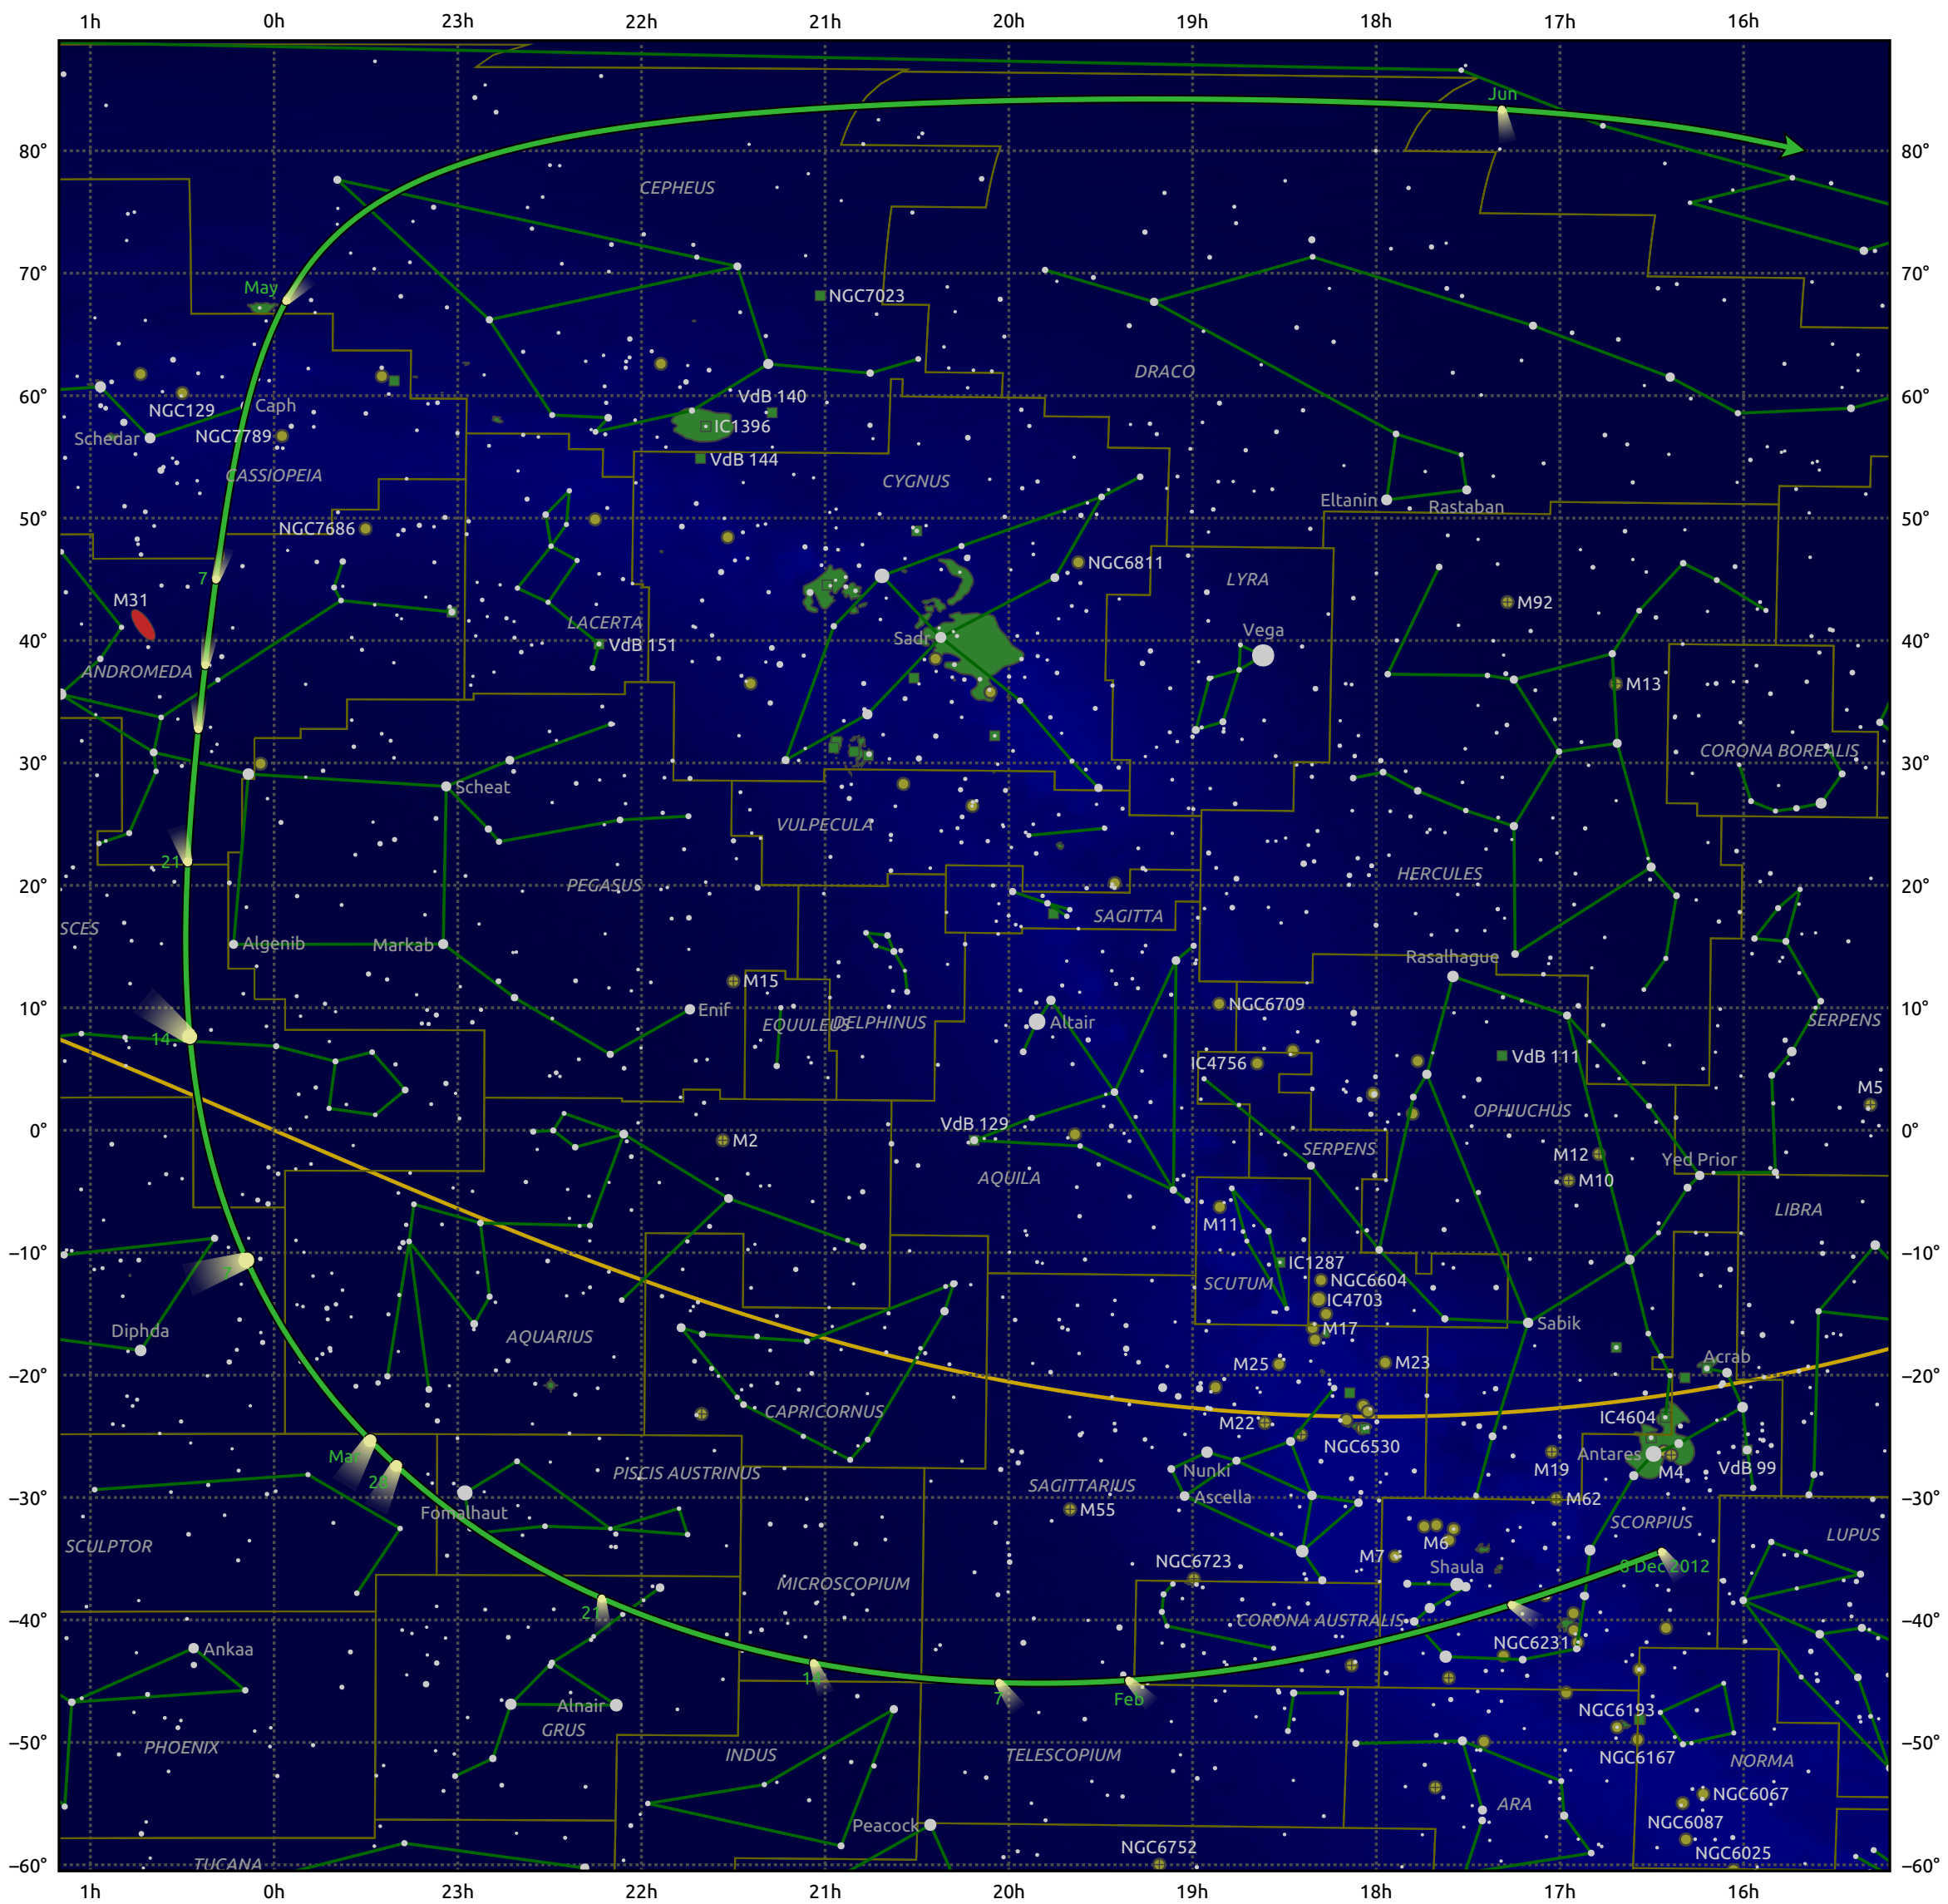

The path of C/2011 L4 (PANSTARRS) starting on 8 Dec 2012

© Dominic Ford 2011–2025. Date markers placed at midnight UTC. Downloaded from <https://in-the-sky.org>

Magnitude scale: • 6.0 • 5.0 • 4.0 • 3.0 • 2.0 • 1.0 • 0.0

— Ecliptic Plane

● Galaxy
 ■ Bright nebula
 ● Open cluster
 ⊕ Globular cluster
 ◆ Planetary nebula

Date	Mag
2012 Dec 27	9.5
2013 Jan 1	9.2
2013 Jan 11	8.4
2013 Jan 23	7.4
2013 Feb 2	6.3
2013 Feb 10	5.2
2013 Feb 17	4.1
2013 Feb 23	2.9
2013 Feb 28	1.8
2013 Mar 1	1.6
2013 Mar 6	0.7
2013 Mar 17	1.8
2013 Mar 22	2.9
2013 Mar 28	3.9
2013 Apr 4	5.0
2013 Apr 13	6.0
2013 Apr 25	7.0
2013 May 1	7.5
2013 May 10	8.1
2013 May 28	9.1