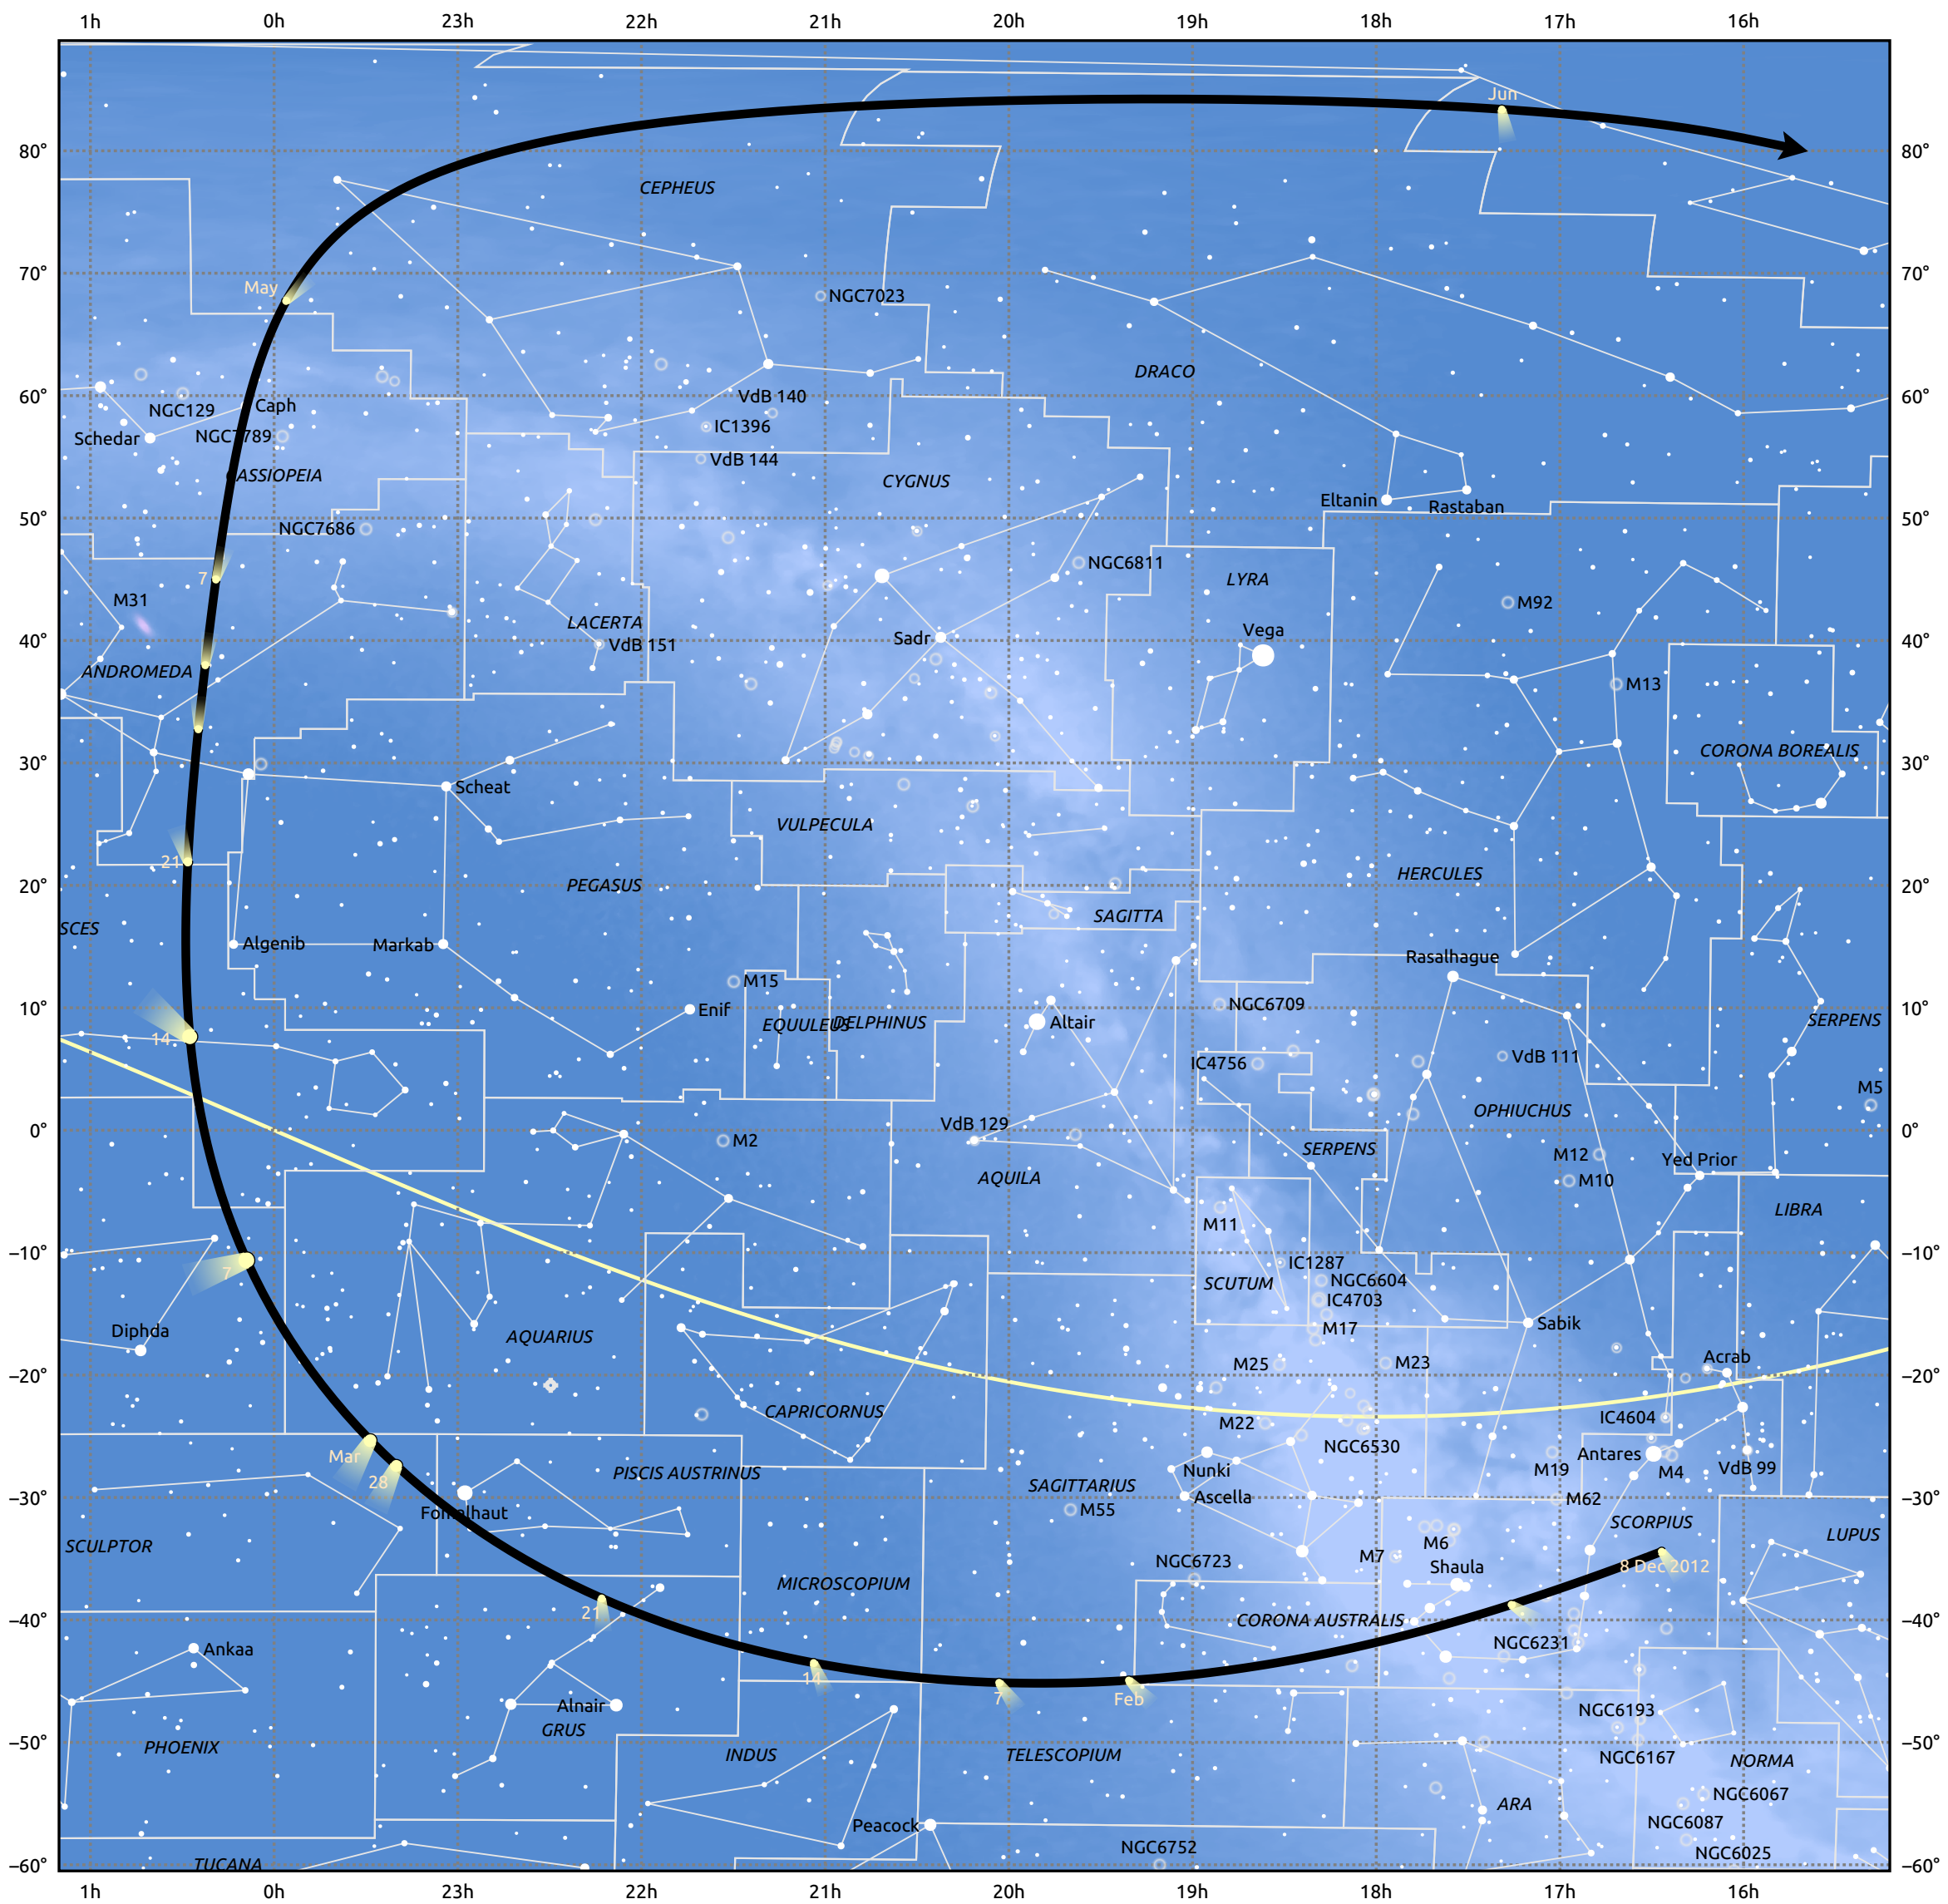

The path of C/2011 L4 (PANSTARRS) starting on 8 Dec 2012

© Dominic Ford 2011–2025. Date markers placed at midnight UTC. Downloaded from <https://in-the-sky.org>

Magnitude scale: • 6.0 • 5.0 • 4.0 • 3.0 • 2.0 • 1.0 • 0.0

— Ecliptic Plane

Galaxy Bright nebula Open cluster Globular cluster Planetary nebula

Date	Mag
2012 Dec 27	9.5
2013 Jan 1	9.2
2013 Jan 11	8.4
2013 Jan 23	7.4
2013 Feb 2	6.3
2013 Feb 10	5.2
2013 Feb 17	4.1
2013 Feb 23	2.9
2013 Feb 28	1.8
2013 Mar 1	1.6
2013 Mar 6	0.7
2013 Mar 17	1.8
2013 Mar 22	2.9
2013 Mar 28	3.9
2013 Apr 4	5.0
2013 Apr 13	6.0
2013 Apr 25	7.0
2013 May 1	7.5
2013 May 10	8.1
2013 May 28	9.1