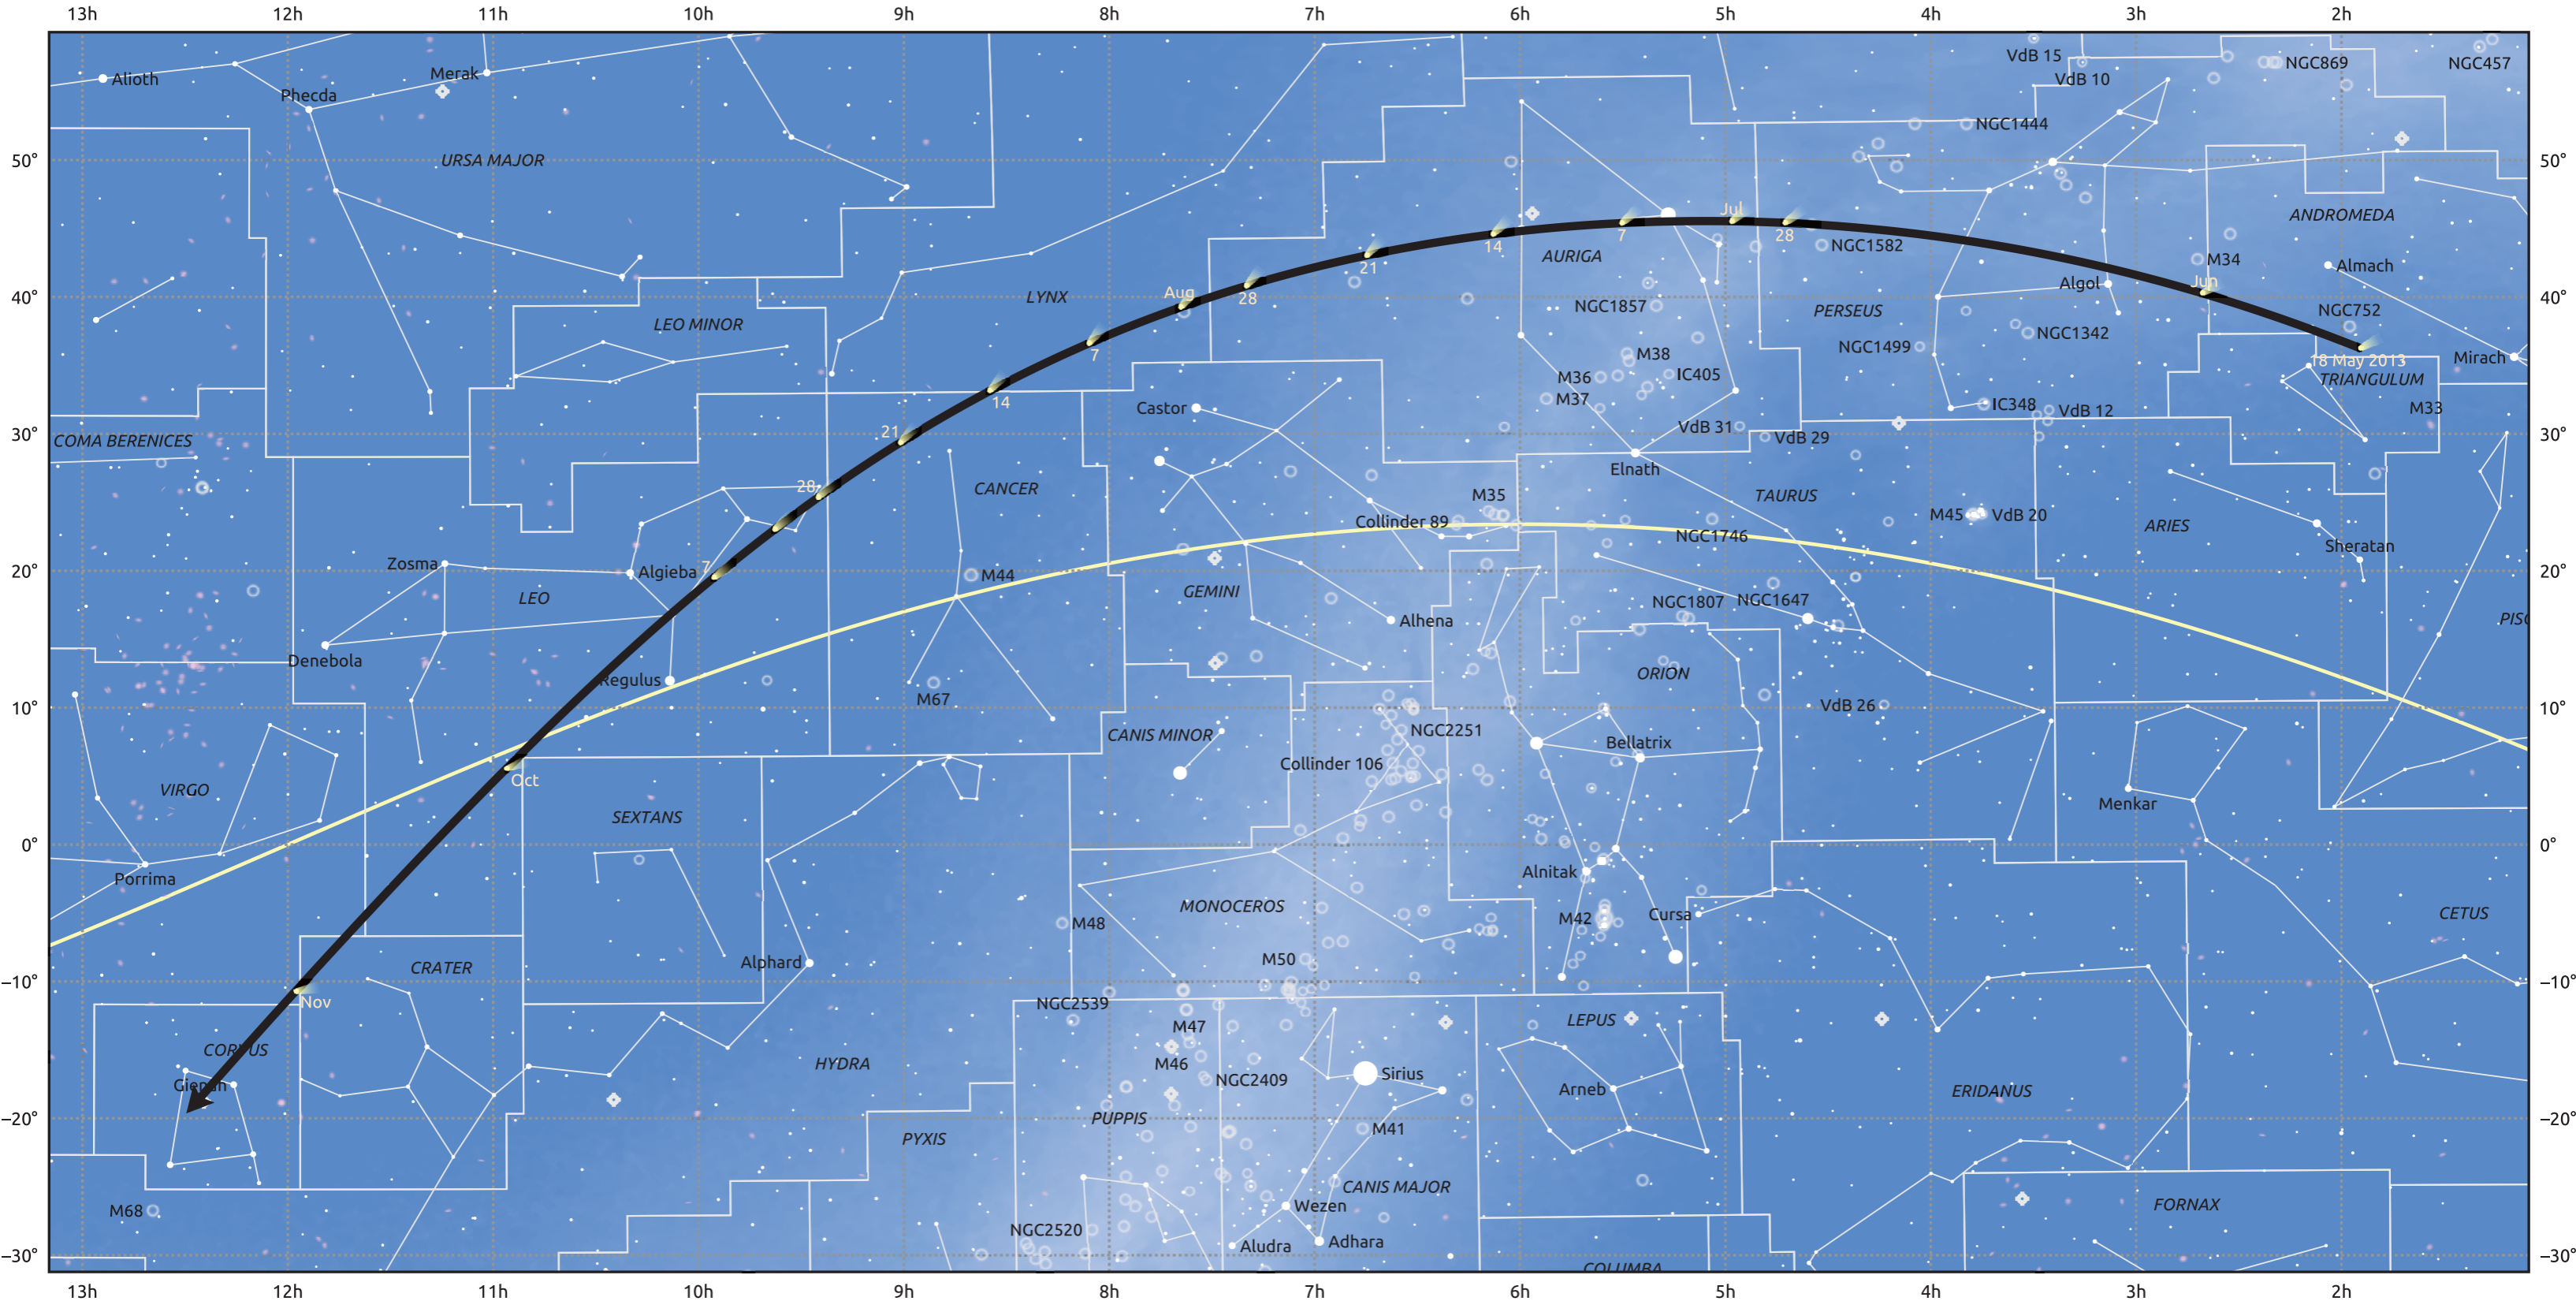

# The path of C/2013 N4 (Borisov) starting on 18 May 2013

© Dominic Ford 2011–2025. Date markers placed at midnight UTC. Downloaded from <https://in-the-sky.org>

— Ecliptic Plane

- Galaxy
- Bright nebula
- Open cluster
- Globular cluster
- Planetary nebula