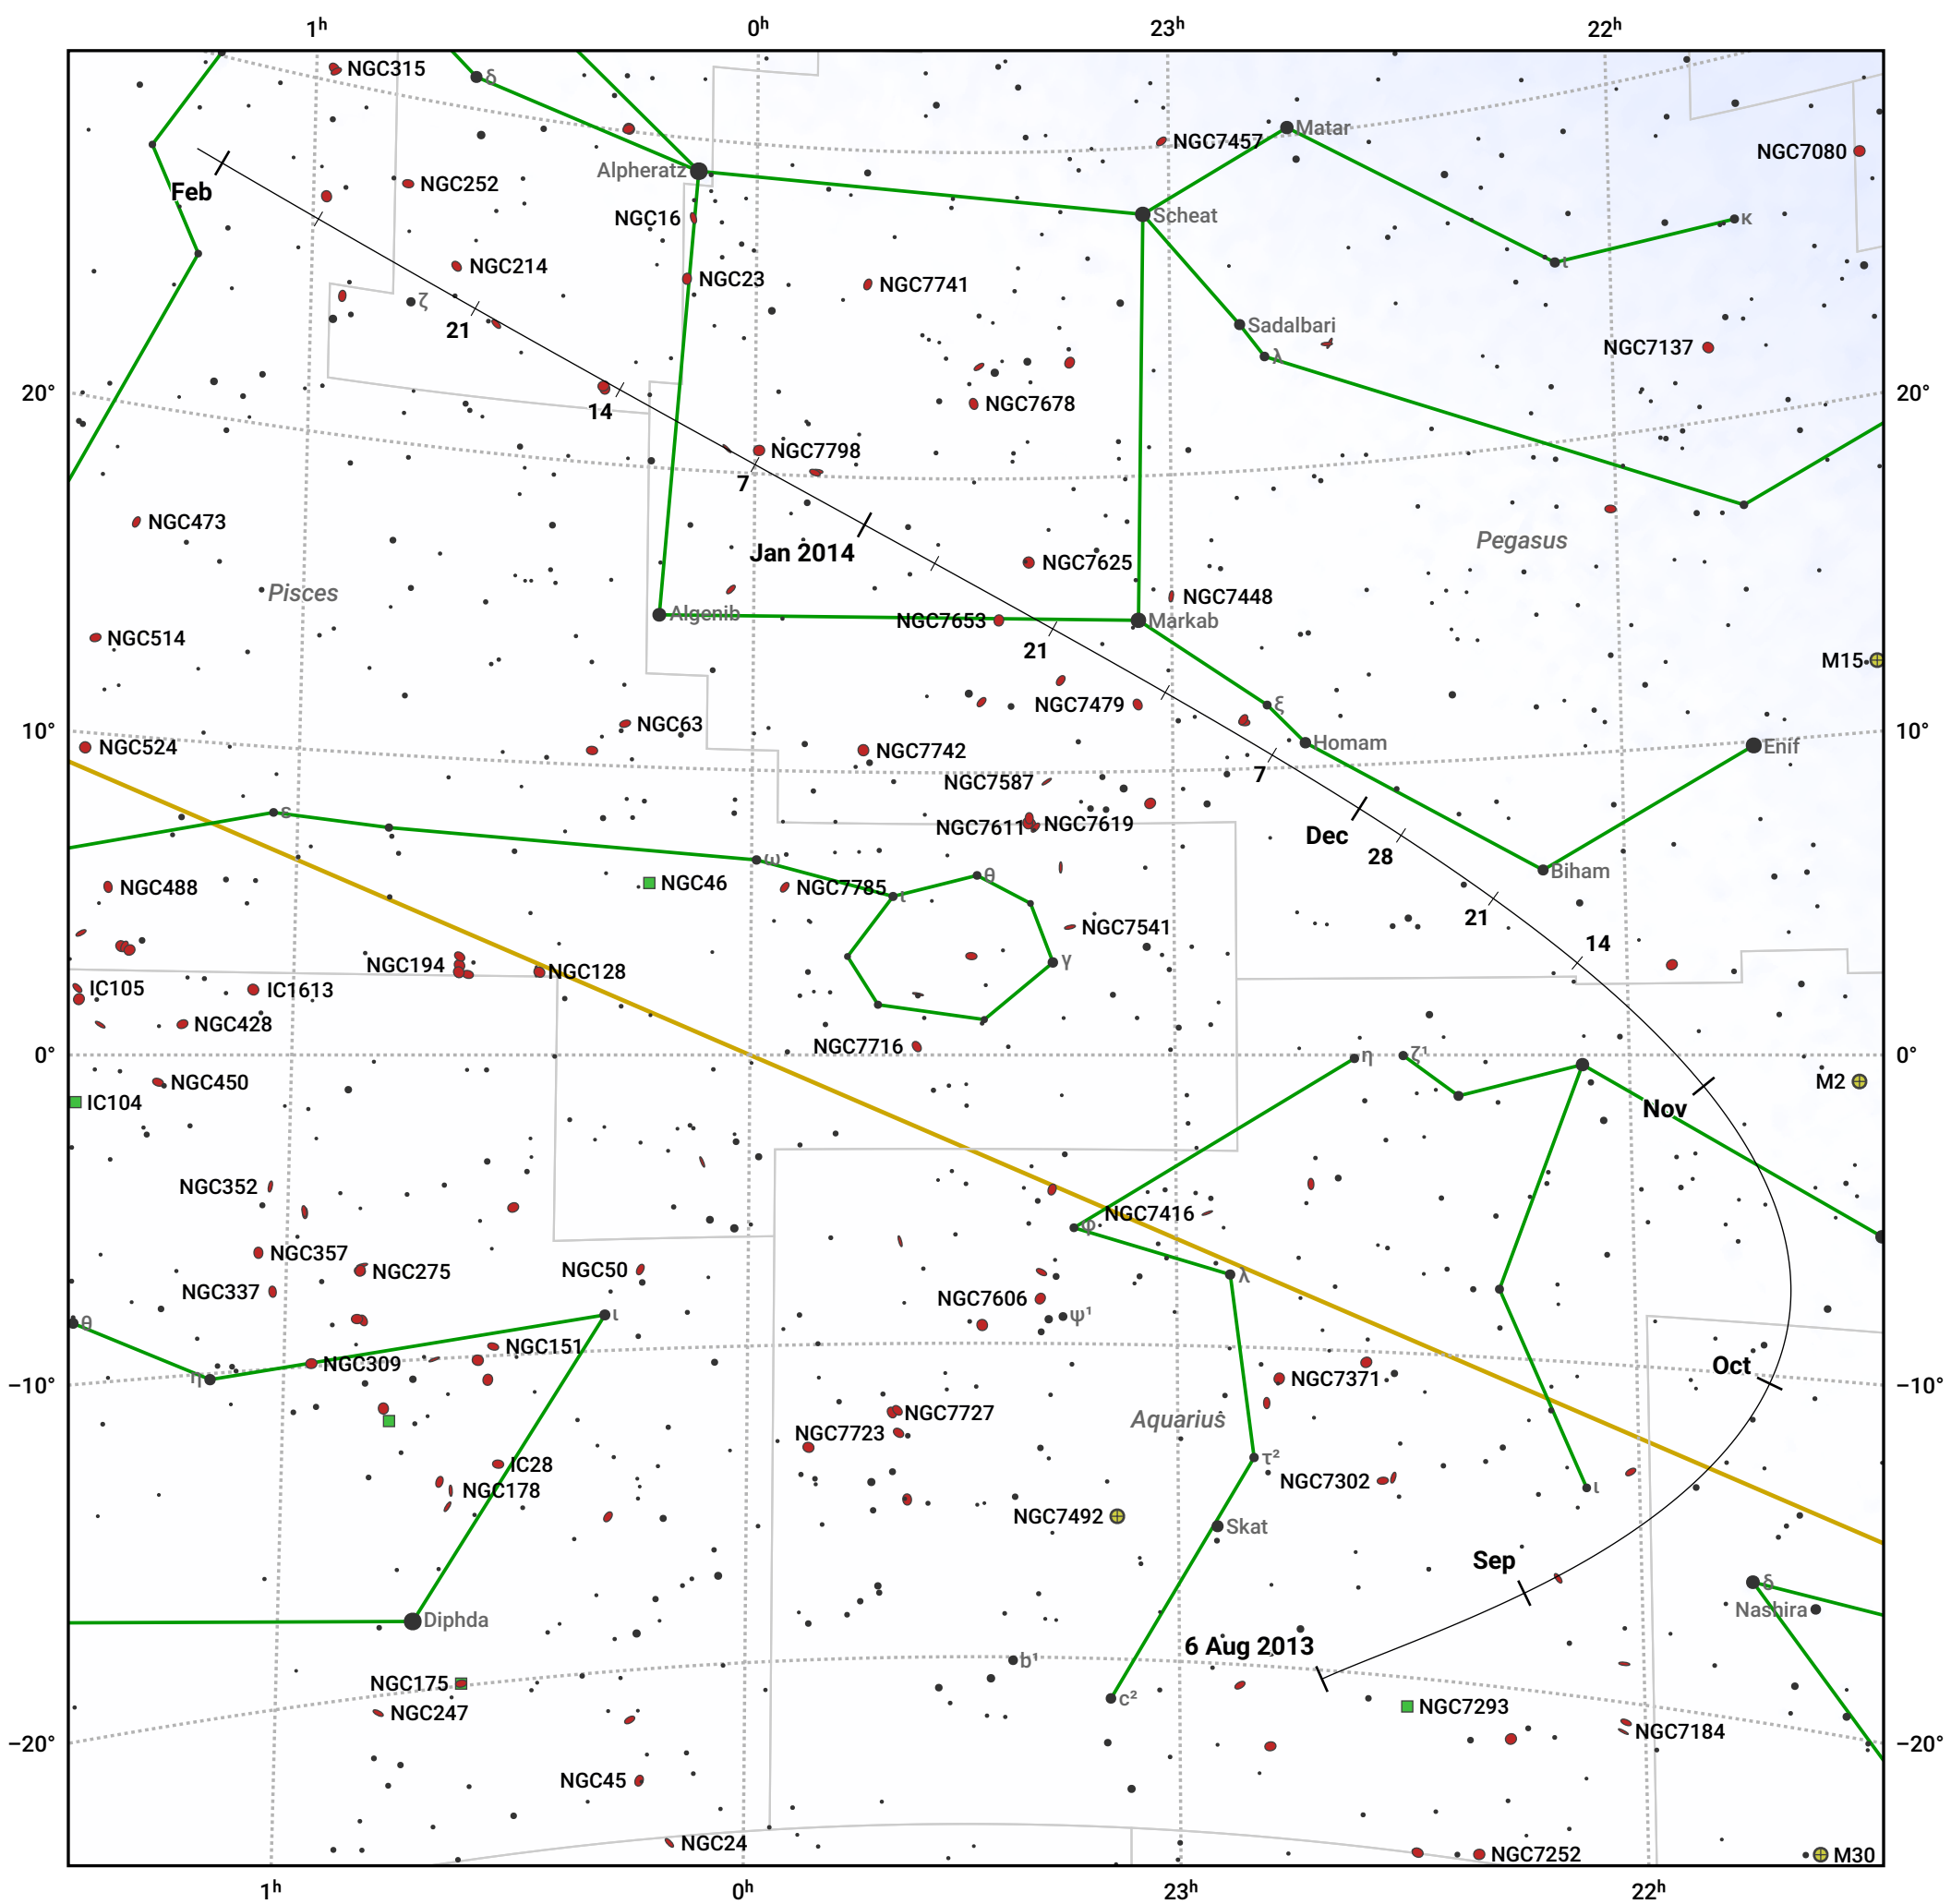

# The path of 154P/Brewington starting on 6 Aug 2013

© Dominic Ford 2011–2024. Date markers placed at midnight UTC. Downloaded from <https://in-the-sky.org>

Magnitude scale: ● 7.0 ● 6.0 ● 5.0 ● 4.0 ● 3.0 ● 2.0

— Ecliptic Plane

● Galaxy    ■ Bright nebula    ● Open cluster    ⊕ Globular cluster

Date	Mag
2013 Sep 1	10.6
2013 Sep 3	10.6
2013 Nov 1	9.7
2014 Jan 1	10.2