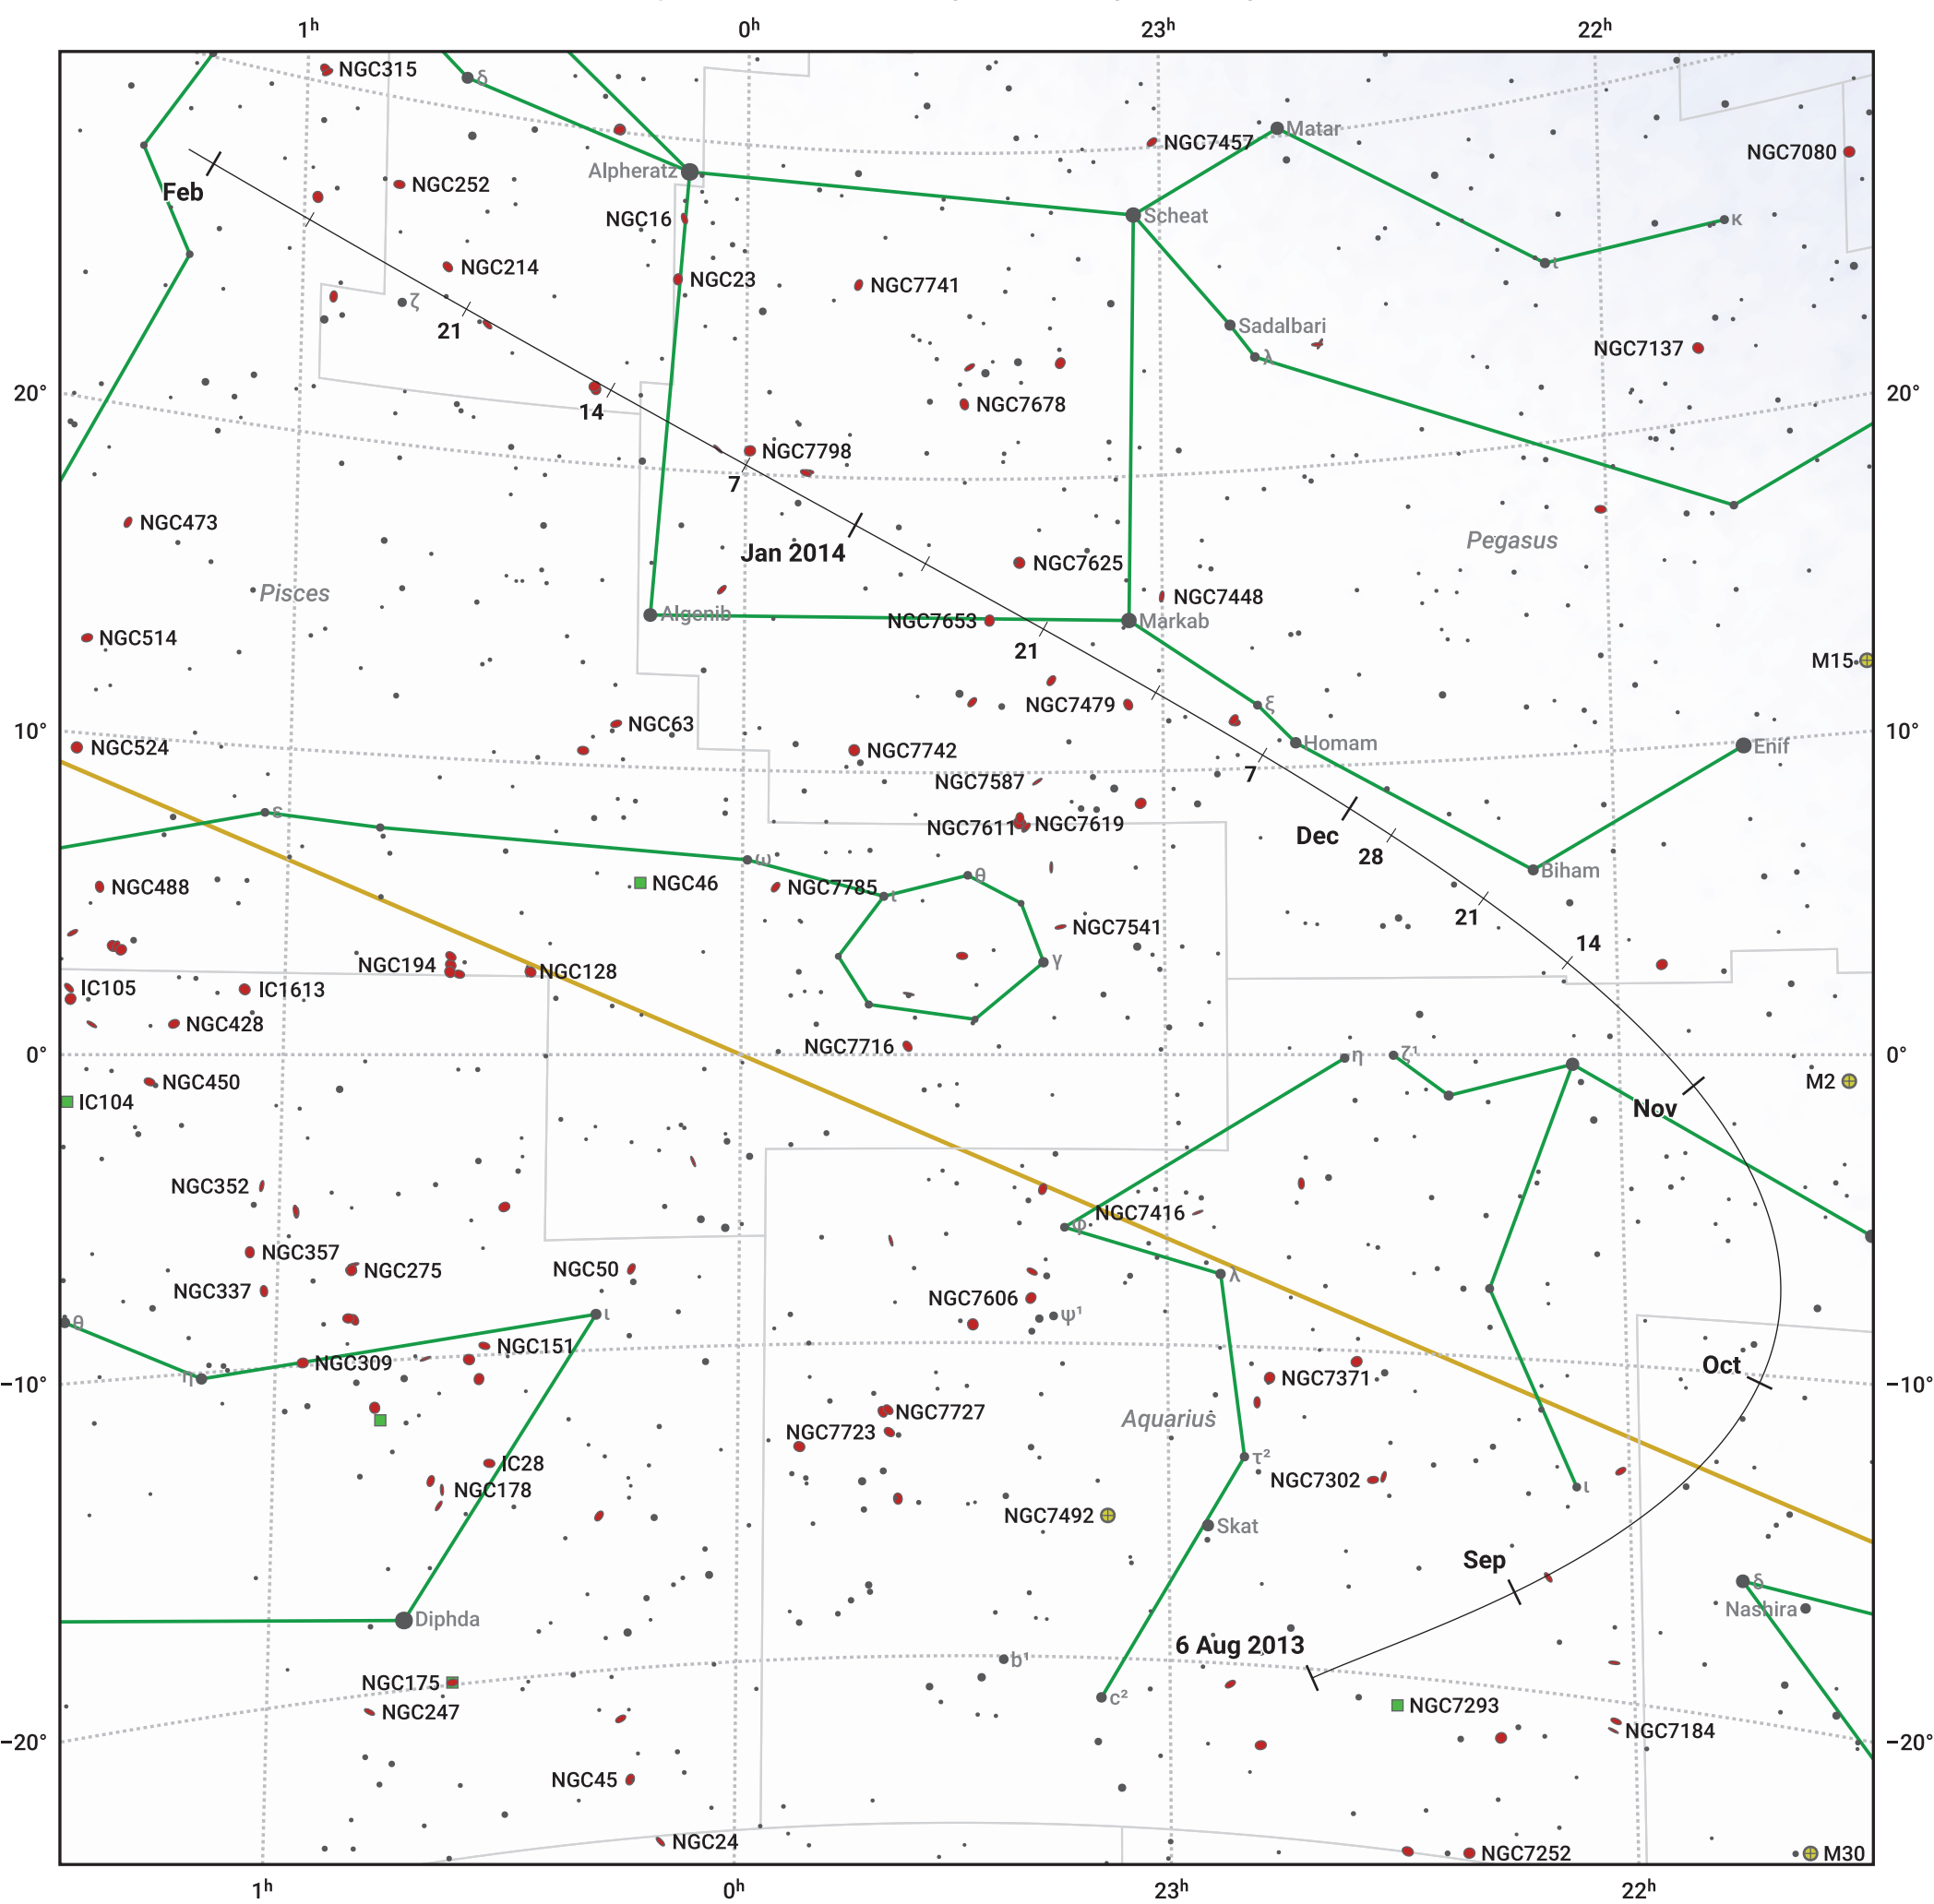

The path of 154P/Brewington starting on 6 Aug 2013

© Dominic Ford 2011–2024. Date markers placed at midnight UTC. Downloaded from <https://in-the-sky.org>

Magnitude scale: • 7.0 • 6.0 • 5.0 • 4.0 • 3.0 • 2.0

— Ecliptic Plane

- Galaxy
- Bright nebula
- Open cluster
- ⊕ Globular cluster

Date	Mag
2013 Sep 1	10.6
2013 Sep 3	10.6
2013 Nov 1	9.7
2014 Jan 1	10.2