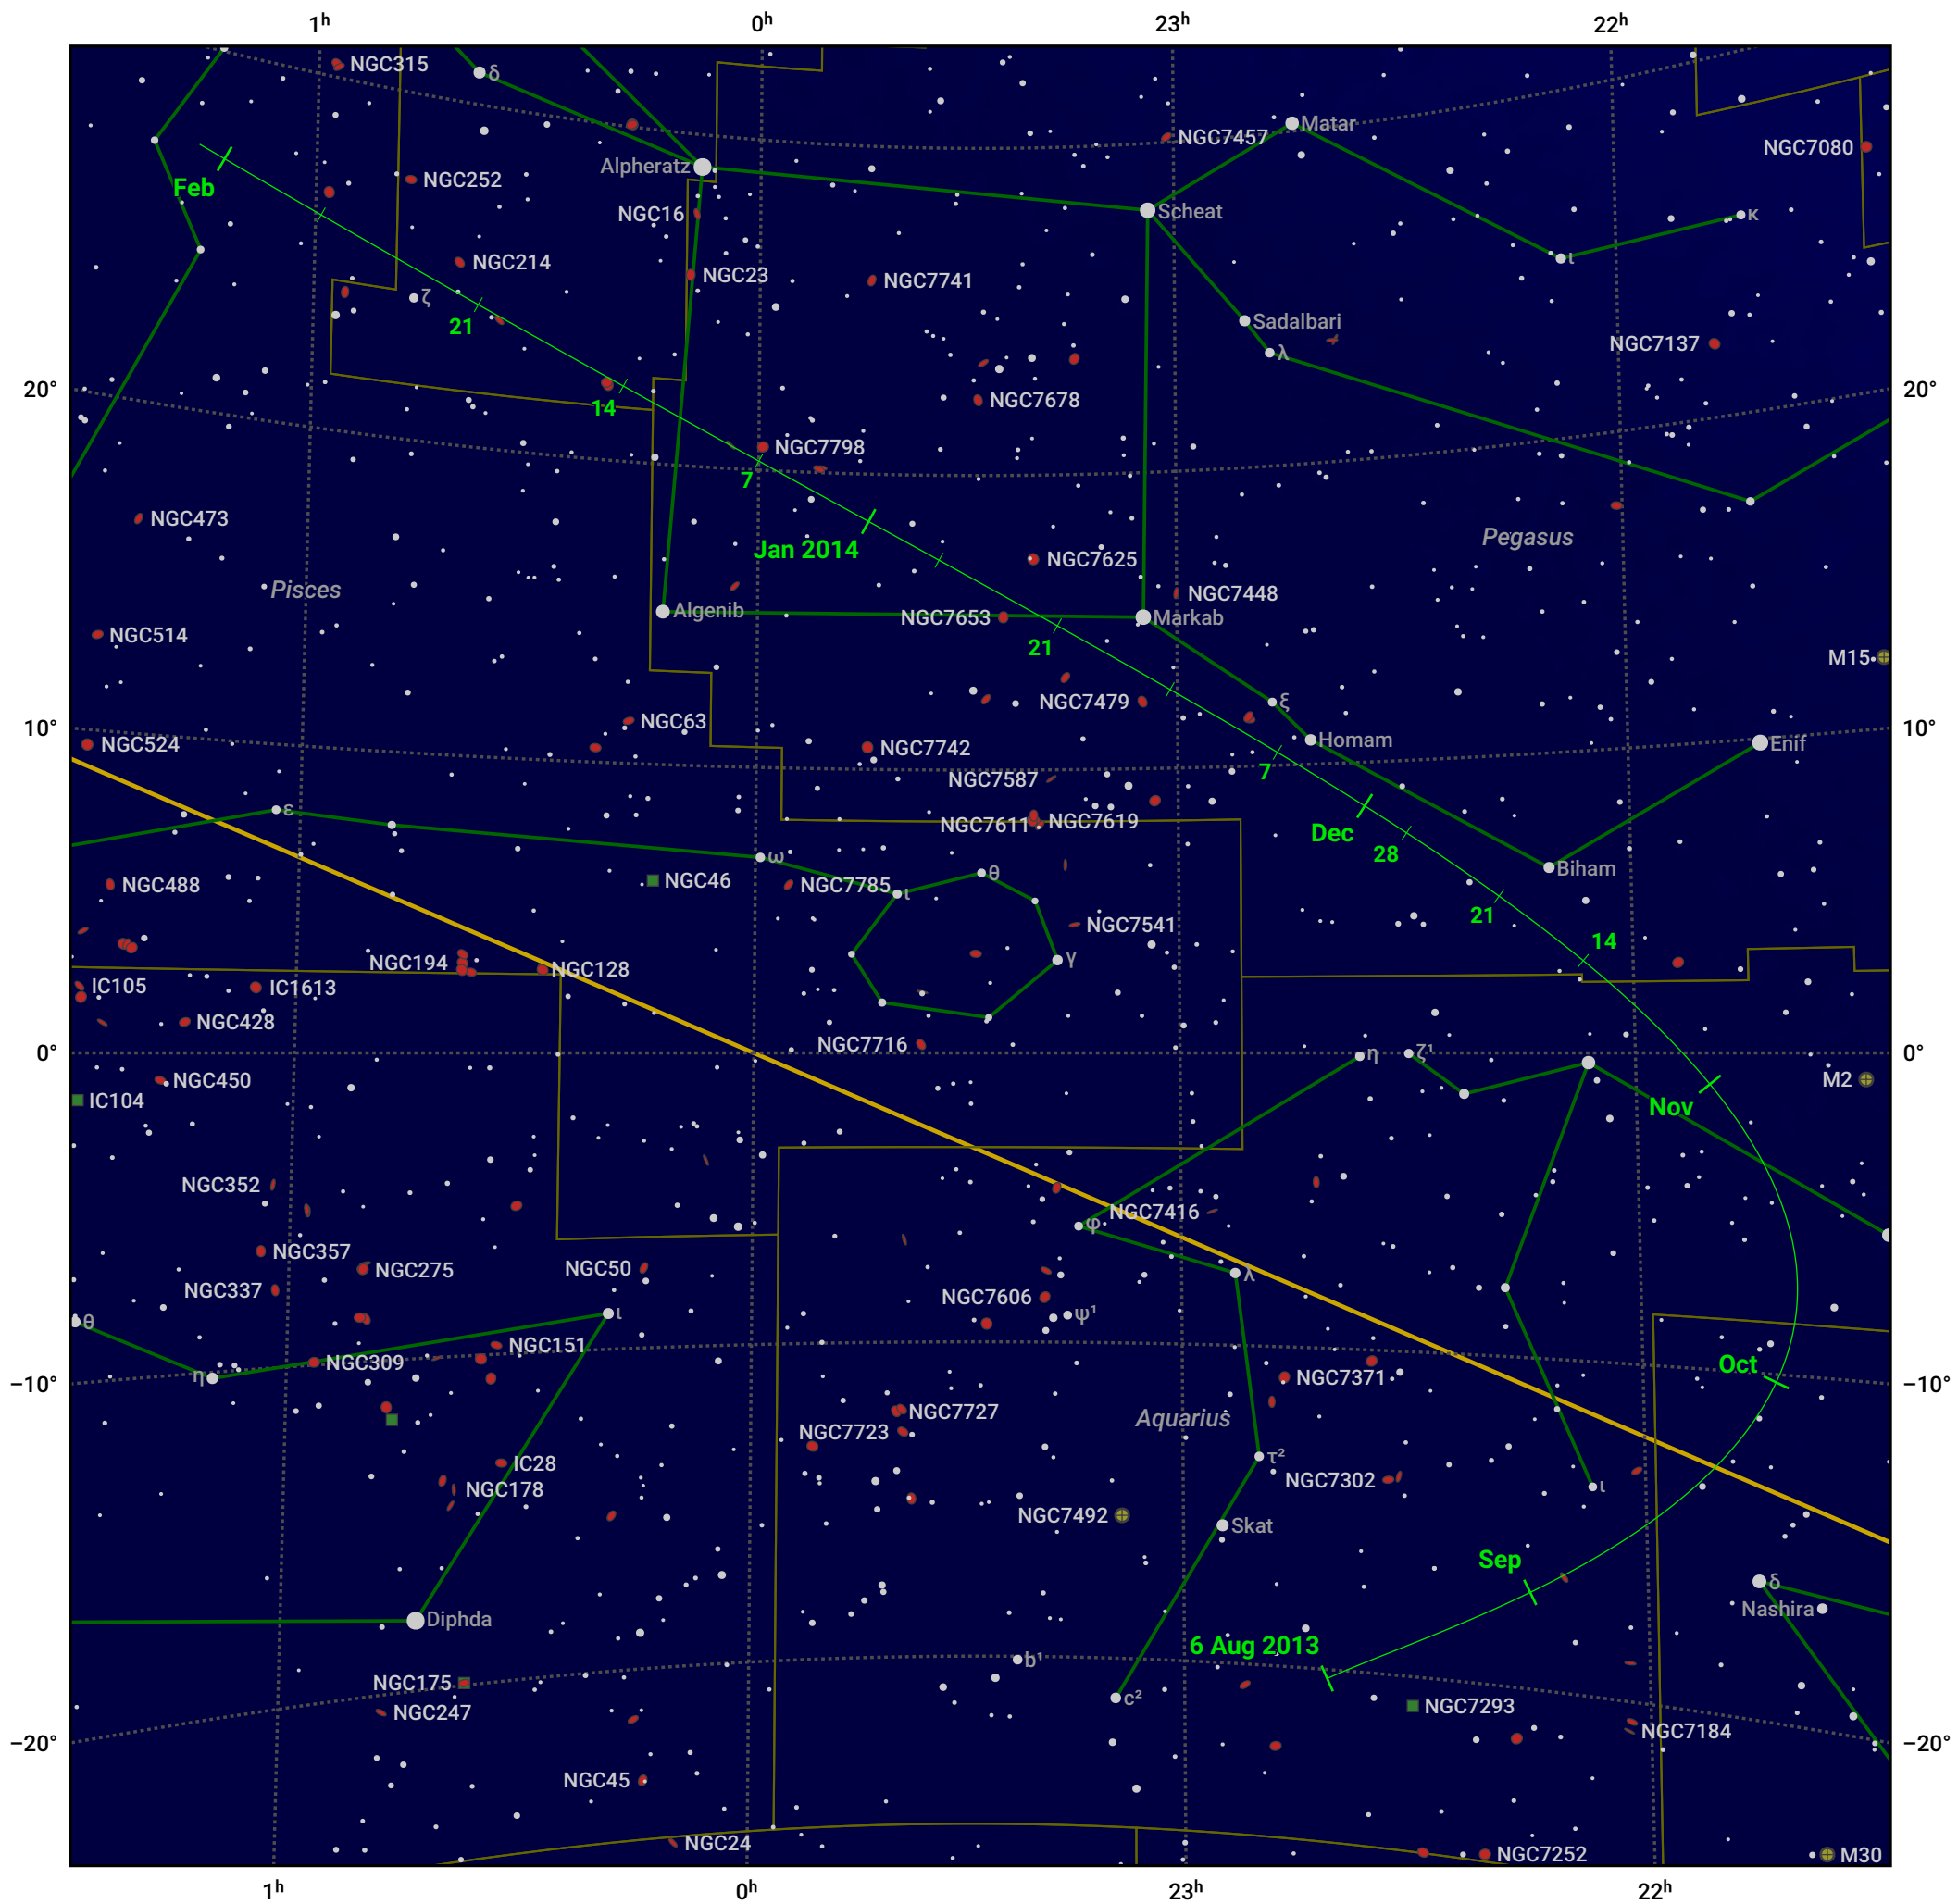

The path of 154P/Brewington starting on 6 Aug 2013

© Dominic Ford 2011–2024. Date markers placed at midnight UTC. Downloaded from <https://in-the-sky.org>

Magnitude scale: ● 7.0 ● 6.0 ● 5.0 ● 4.0 ● 3.0 ● 2.0

— Ecliptic Plane

● Galaxy ● Bright nebula ● Open cluster ● Globular cluster

Date	Mag
2013 Sep 1	10.6
2013 Sep 3	10.6
2013 Nov 1	9.7
2014 Jan 1	10.2