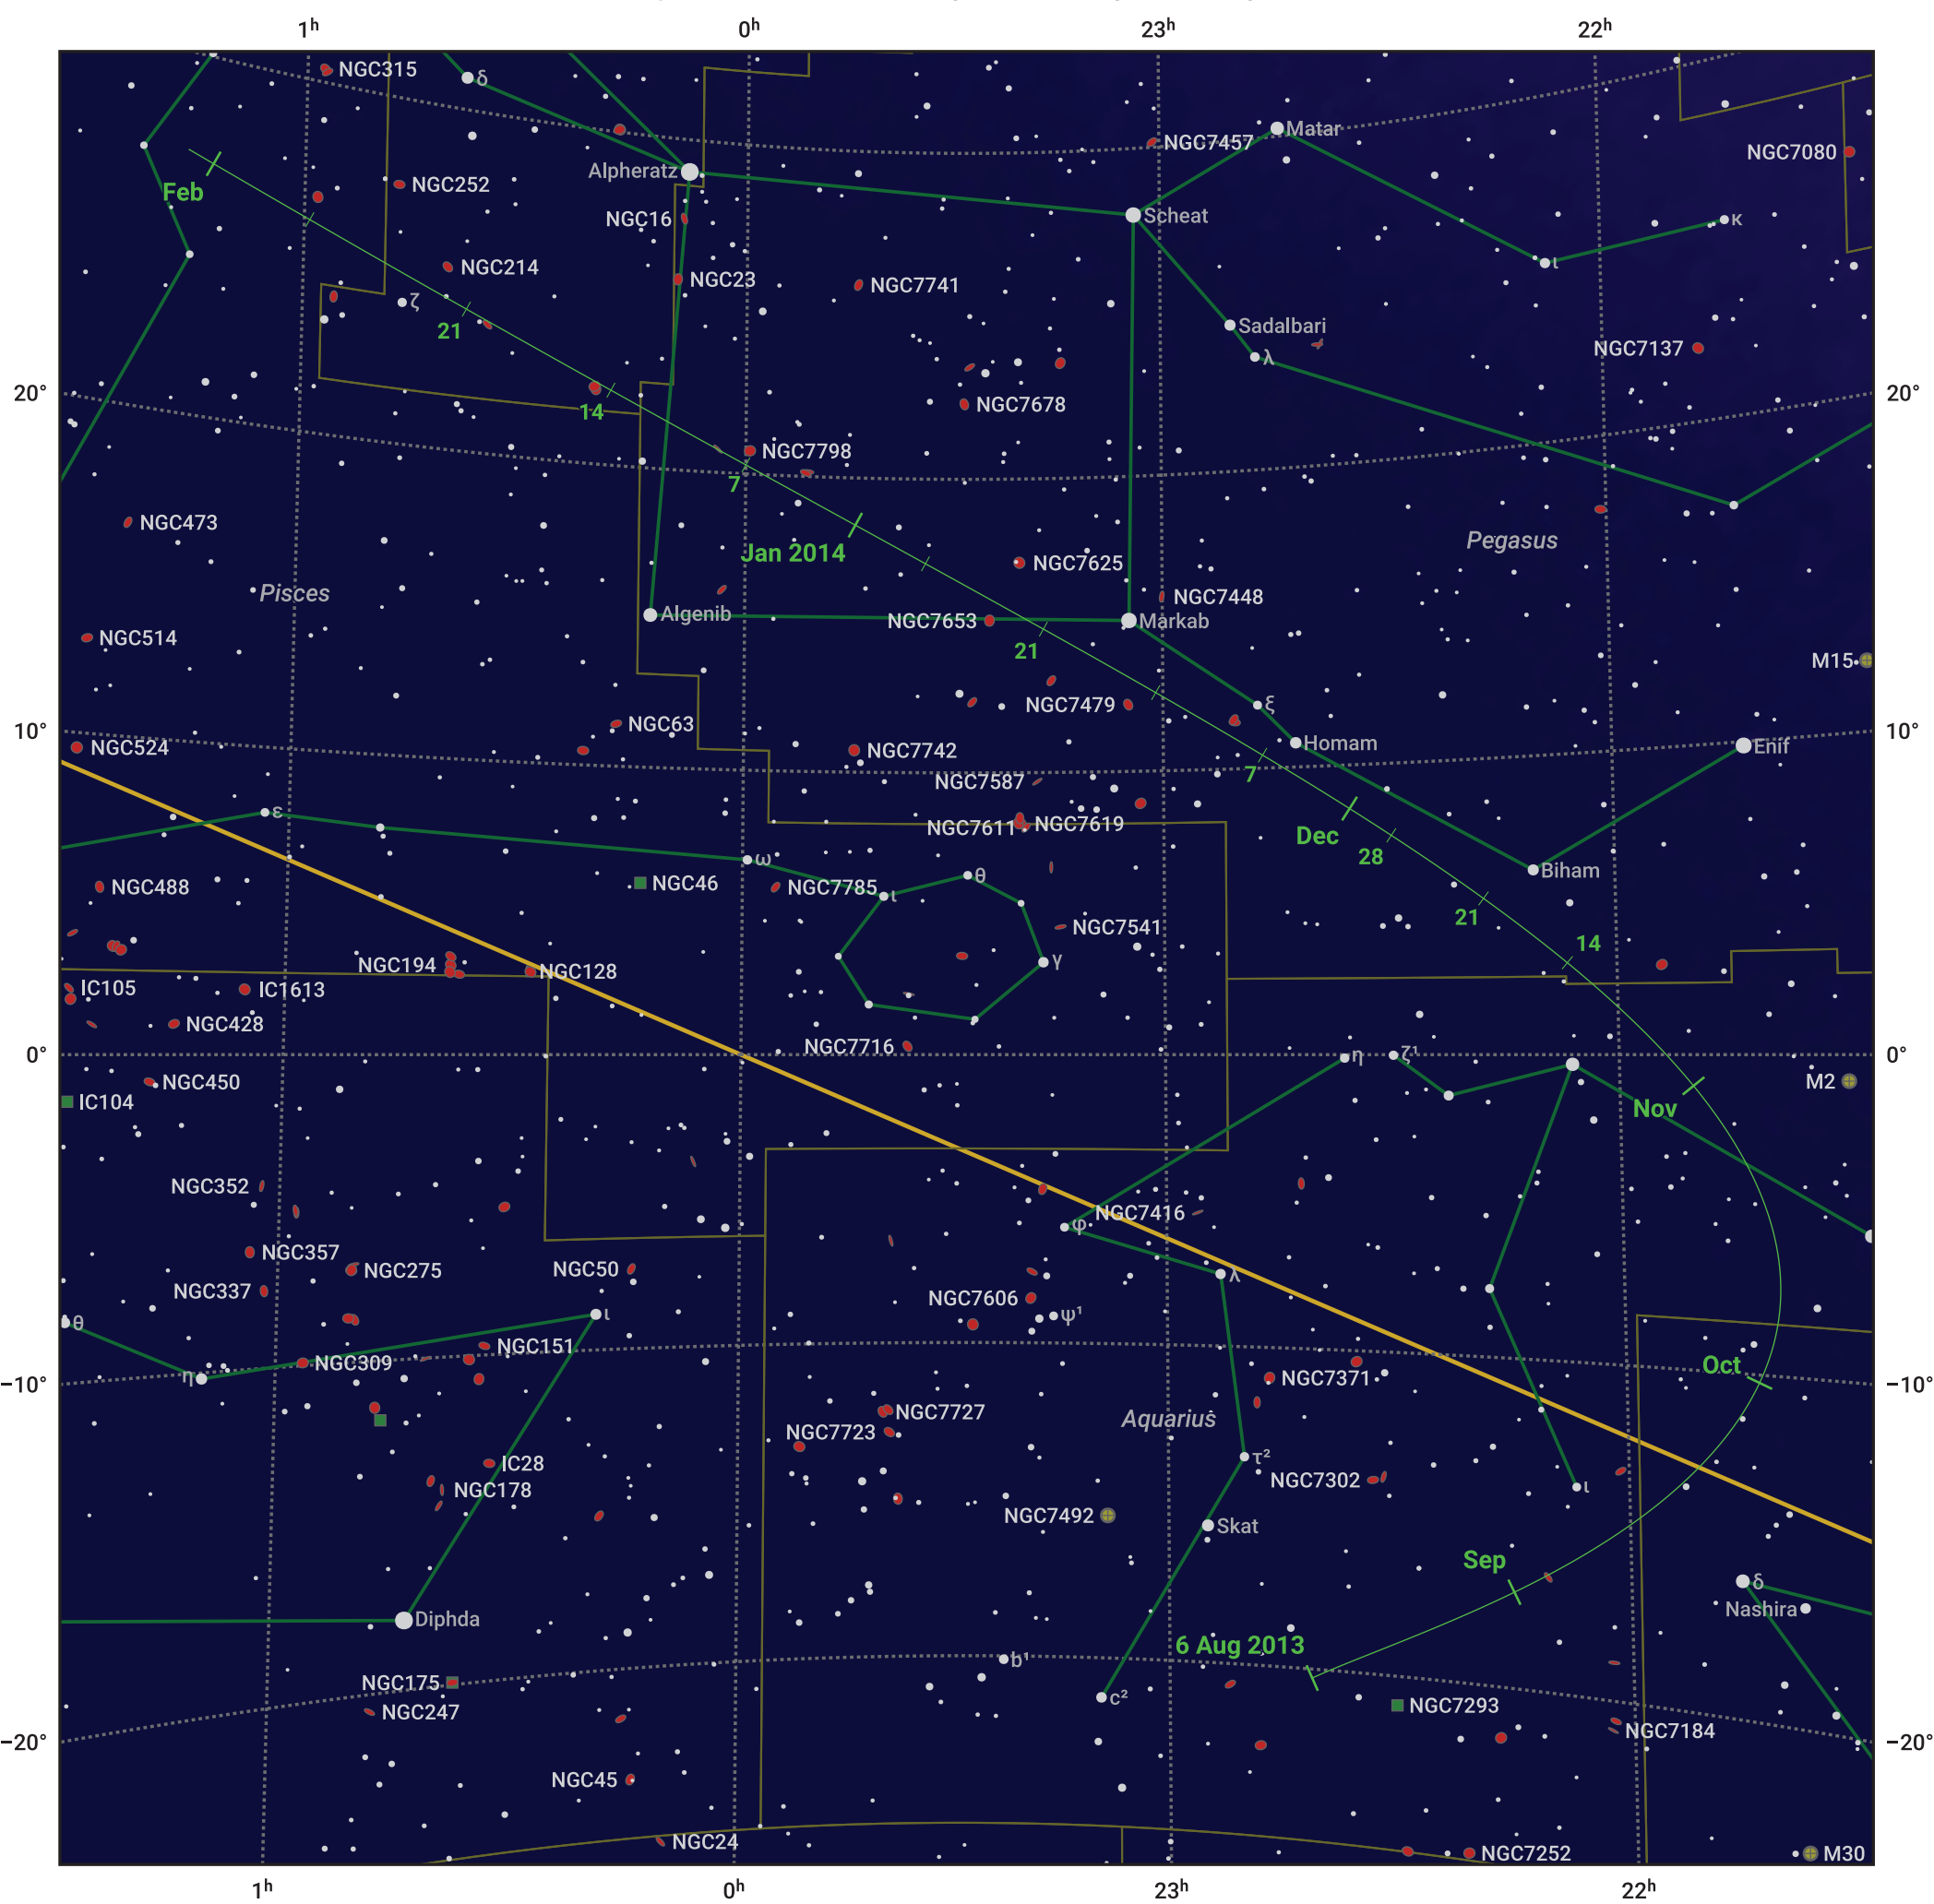

The path of 154P/Brewington starting on 6 Aug 2013

© Dominic Ford 2011–2024. Date markers placed at midnight UTC. Downloaded from <https://in-the-sky.org>

Magnitude scale: 7.0 6.0 5.0 4.0 3.0 2.0

Ecliptic Plane

- Galaxy
- Bright nebula
- Open cluster
- Globular cluster

Date	Mag
2013 Sep 1	10.6
2013 Sep 3	10.6
2013 Nov 1	9.7
2014 Jan 1	10.2