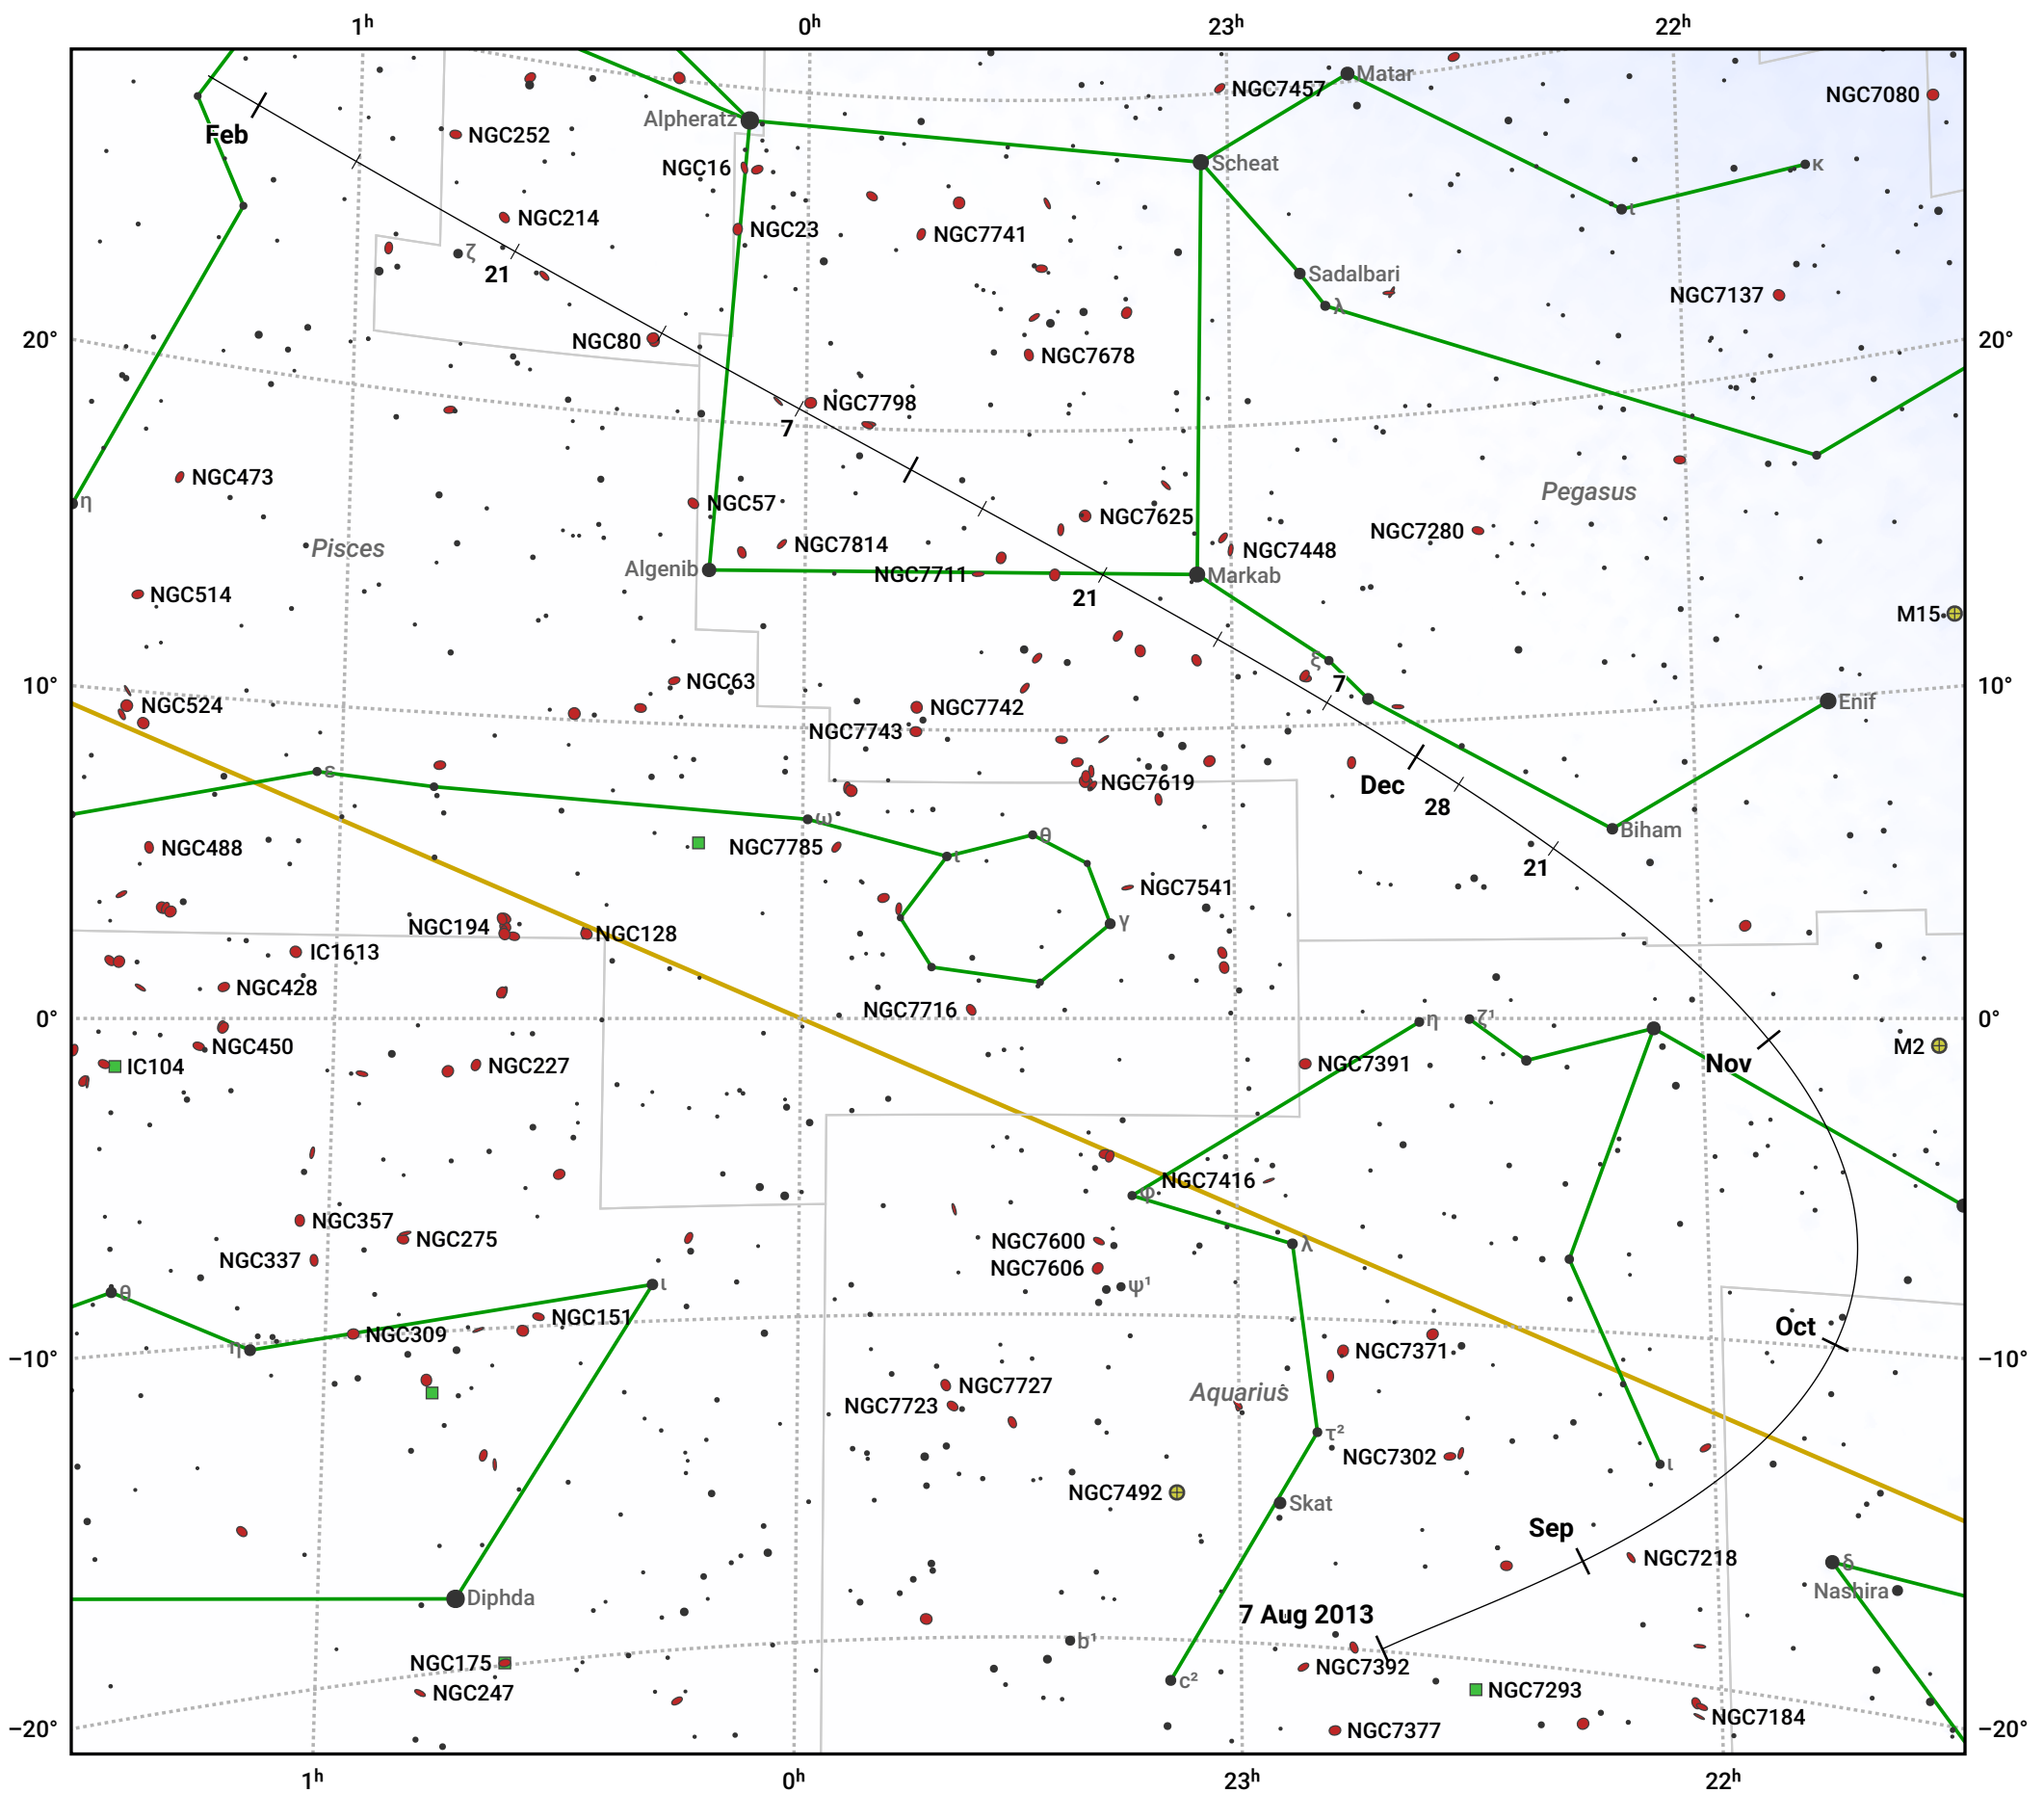

# The path of 154P/Brewington starting on 7 Aug 2013

© Dominic Ford 2011–2024. Date markers placed at midnight UTC. Downloaded from <https://in-the-sky.org>

Magnitude scale:  7.0  6.0  5.0  4.0  3.0  2.0

— Ecliptic Plane

Galaxy  Bright nebula  Open cluster  Globular cluster

Date	Mag
2013 Sep 1	10.6
2013 Sep 5	10.5
2013 Nov 1	9.7
2014 Jan 1	10.2