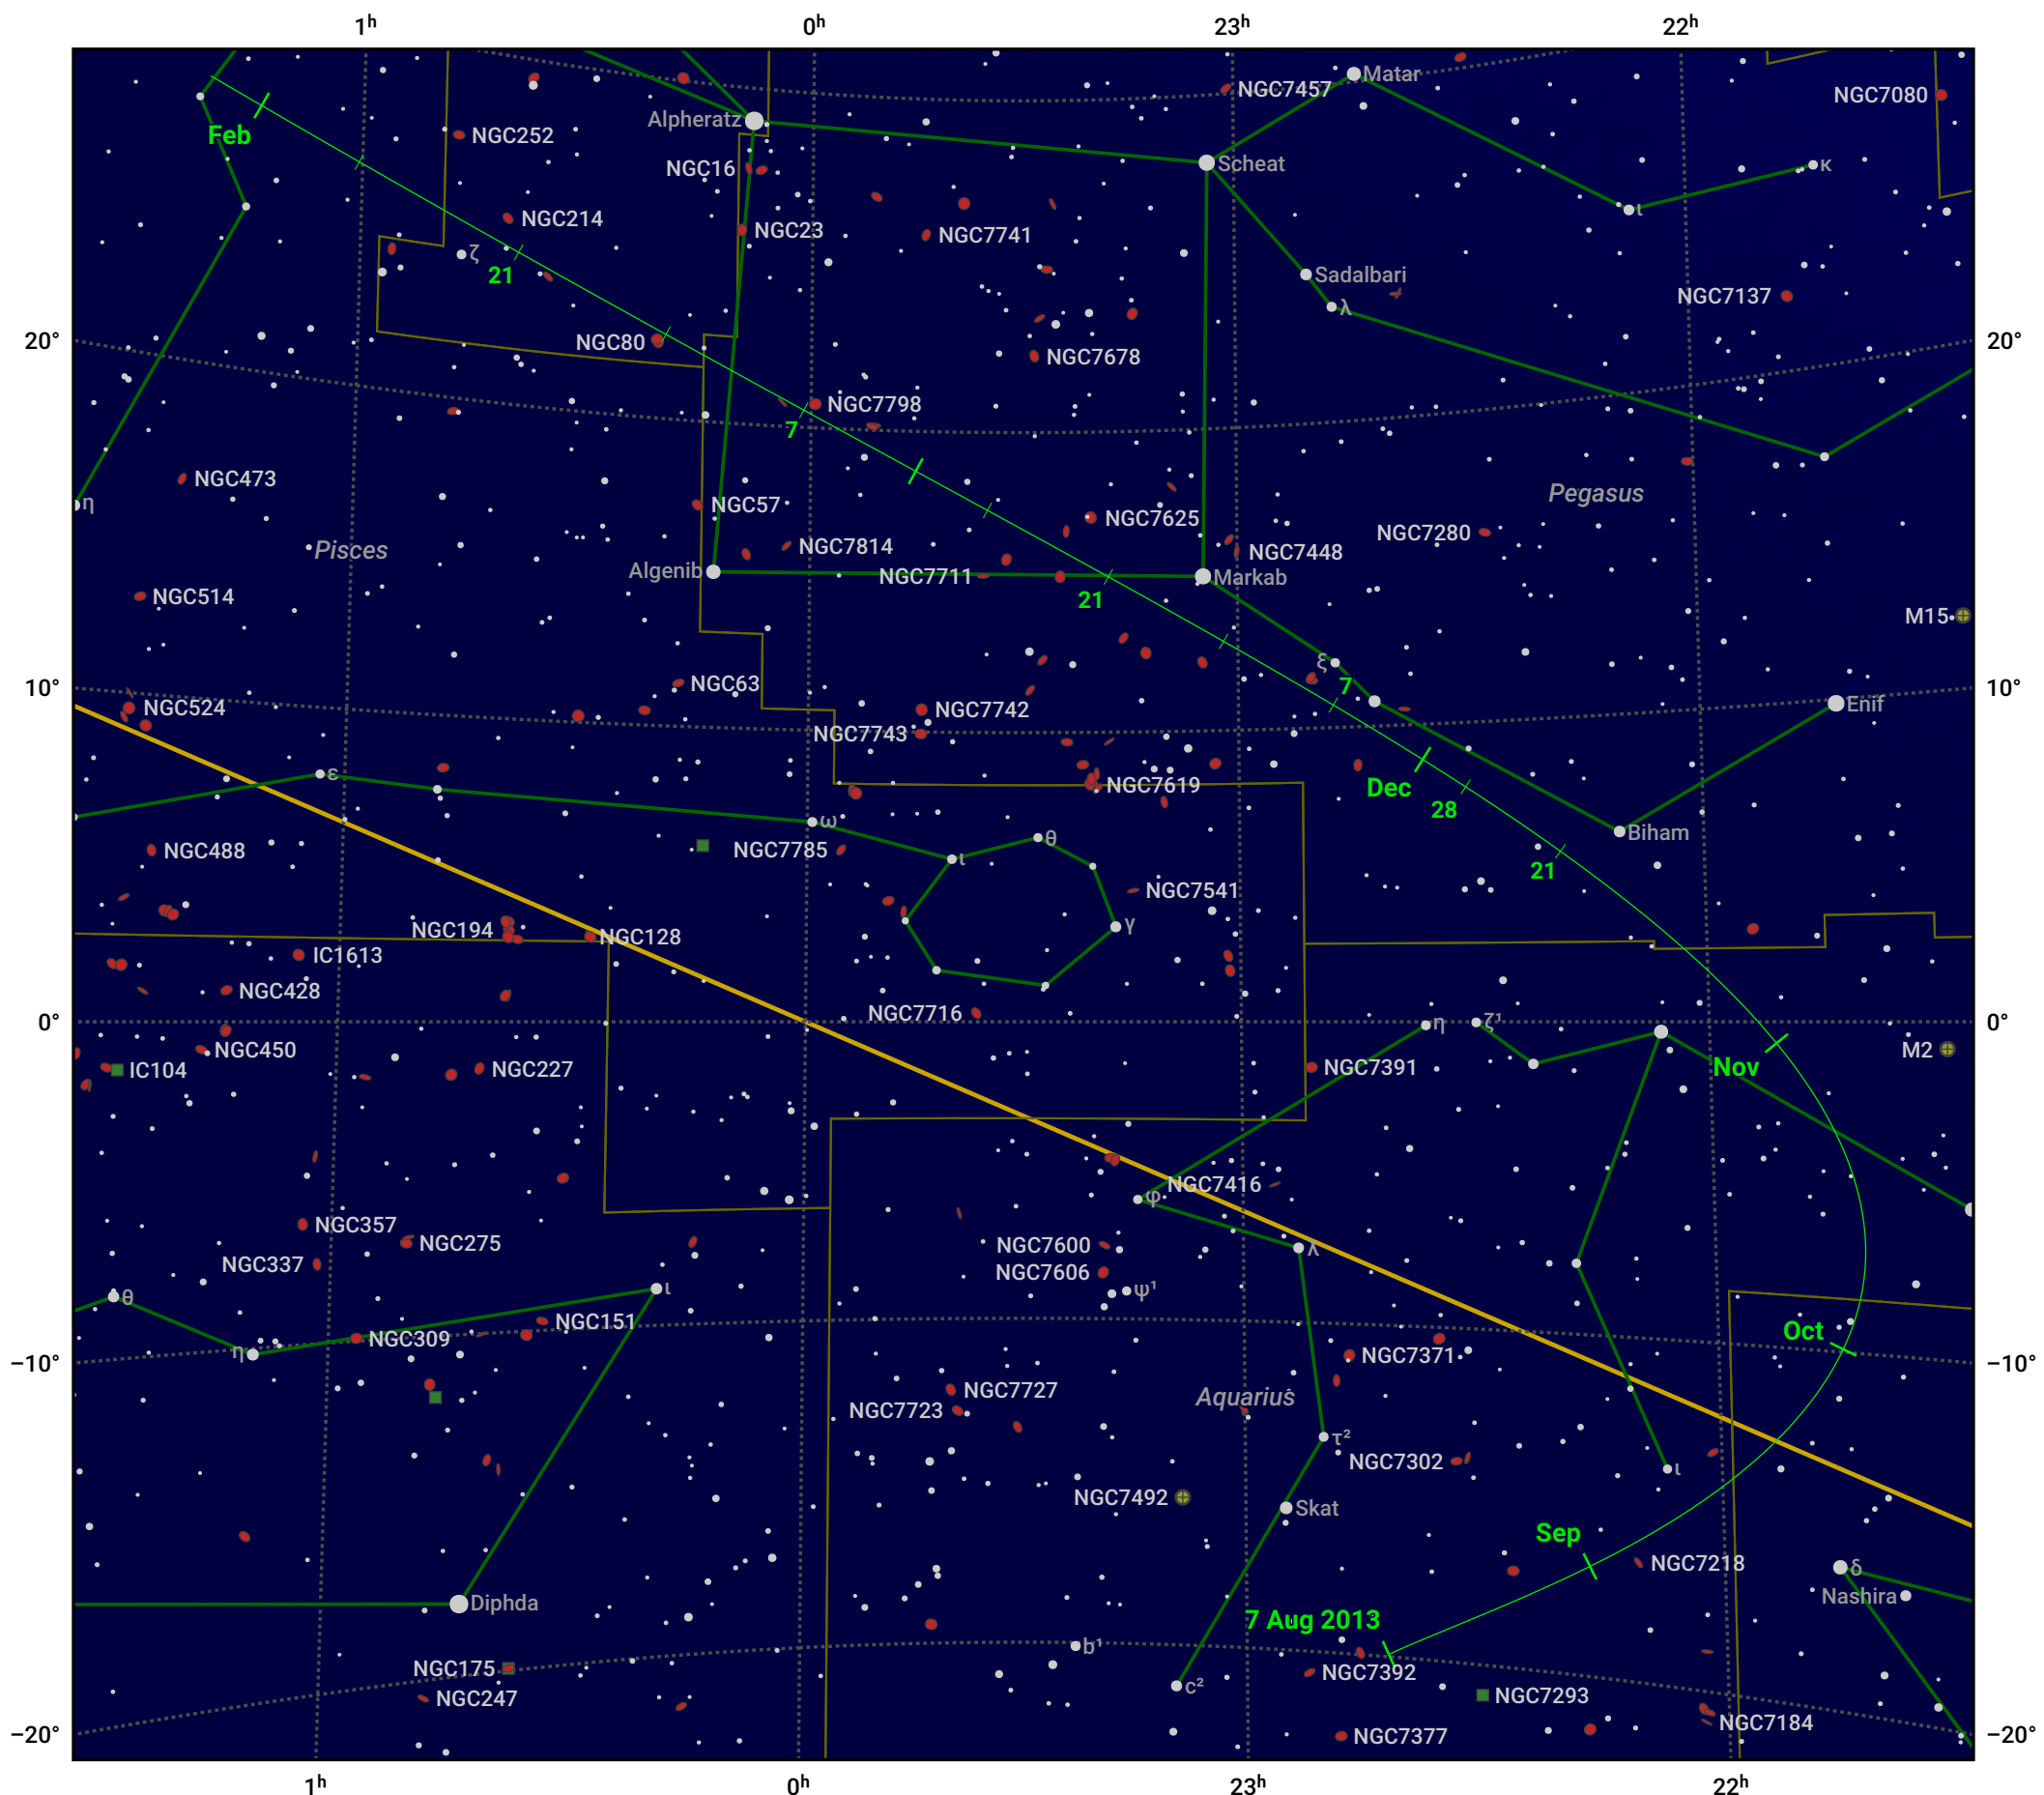

# The path of 154P/Brewington starting on 7 Aug 2013

© Dominic Ford 2011–2024. Date markers placed at midnight UTC. Downloaded from <https://in-the-sky.org>

Magnitude scale:  7.0  6.0  5.0  4.0  3.0  2.0

Ecliptic Plane

Galaxy  Bright nebula  Open cluster  Globular cluster

Date	Mag
2013 Sep 1	10.6
2013 Sep 5	10.5
2013 Nov 1	9.7
2014 Jan 1	10.2