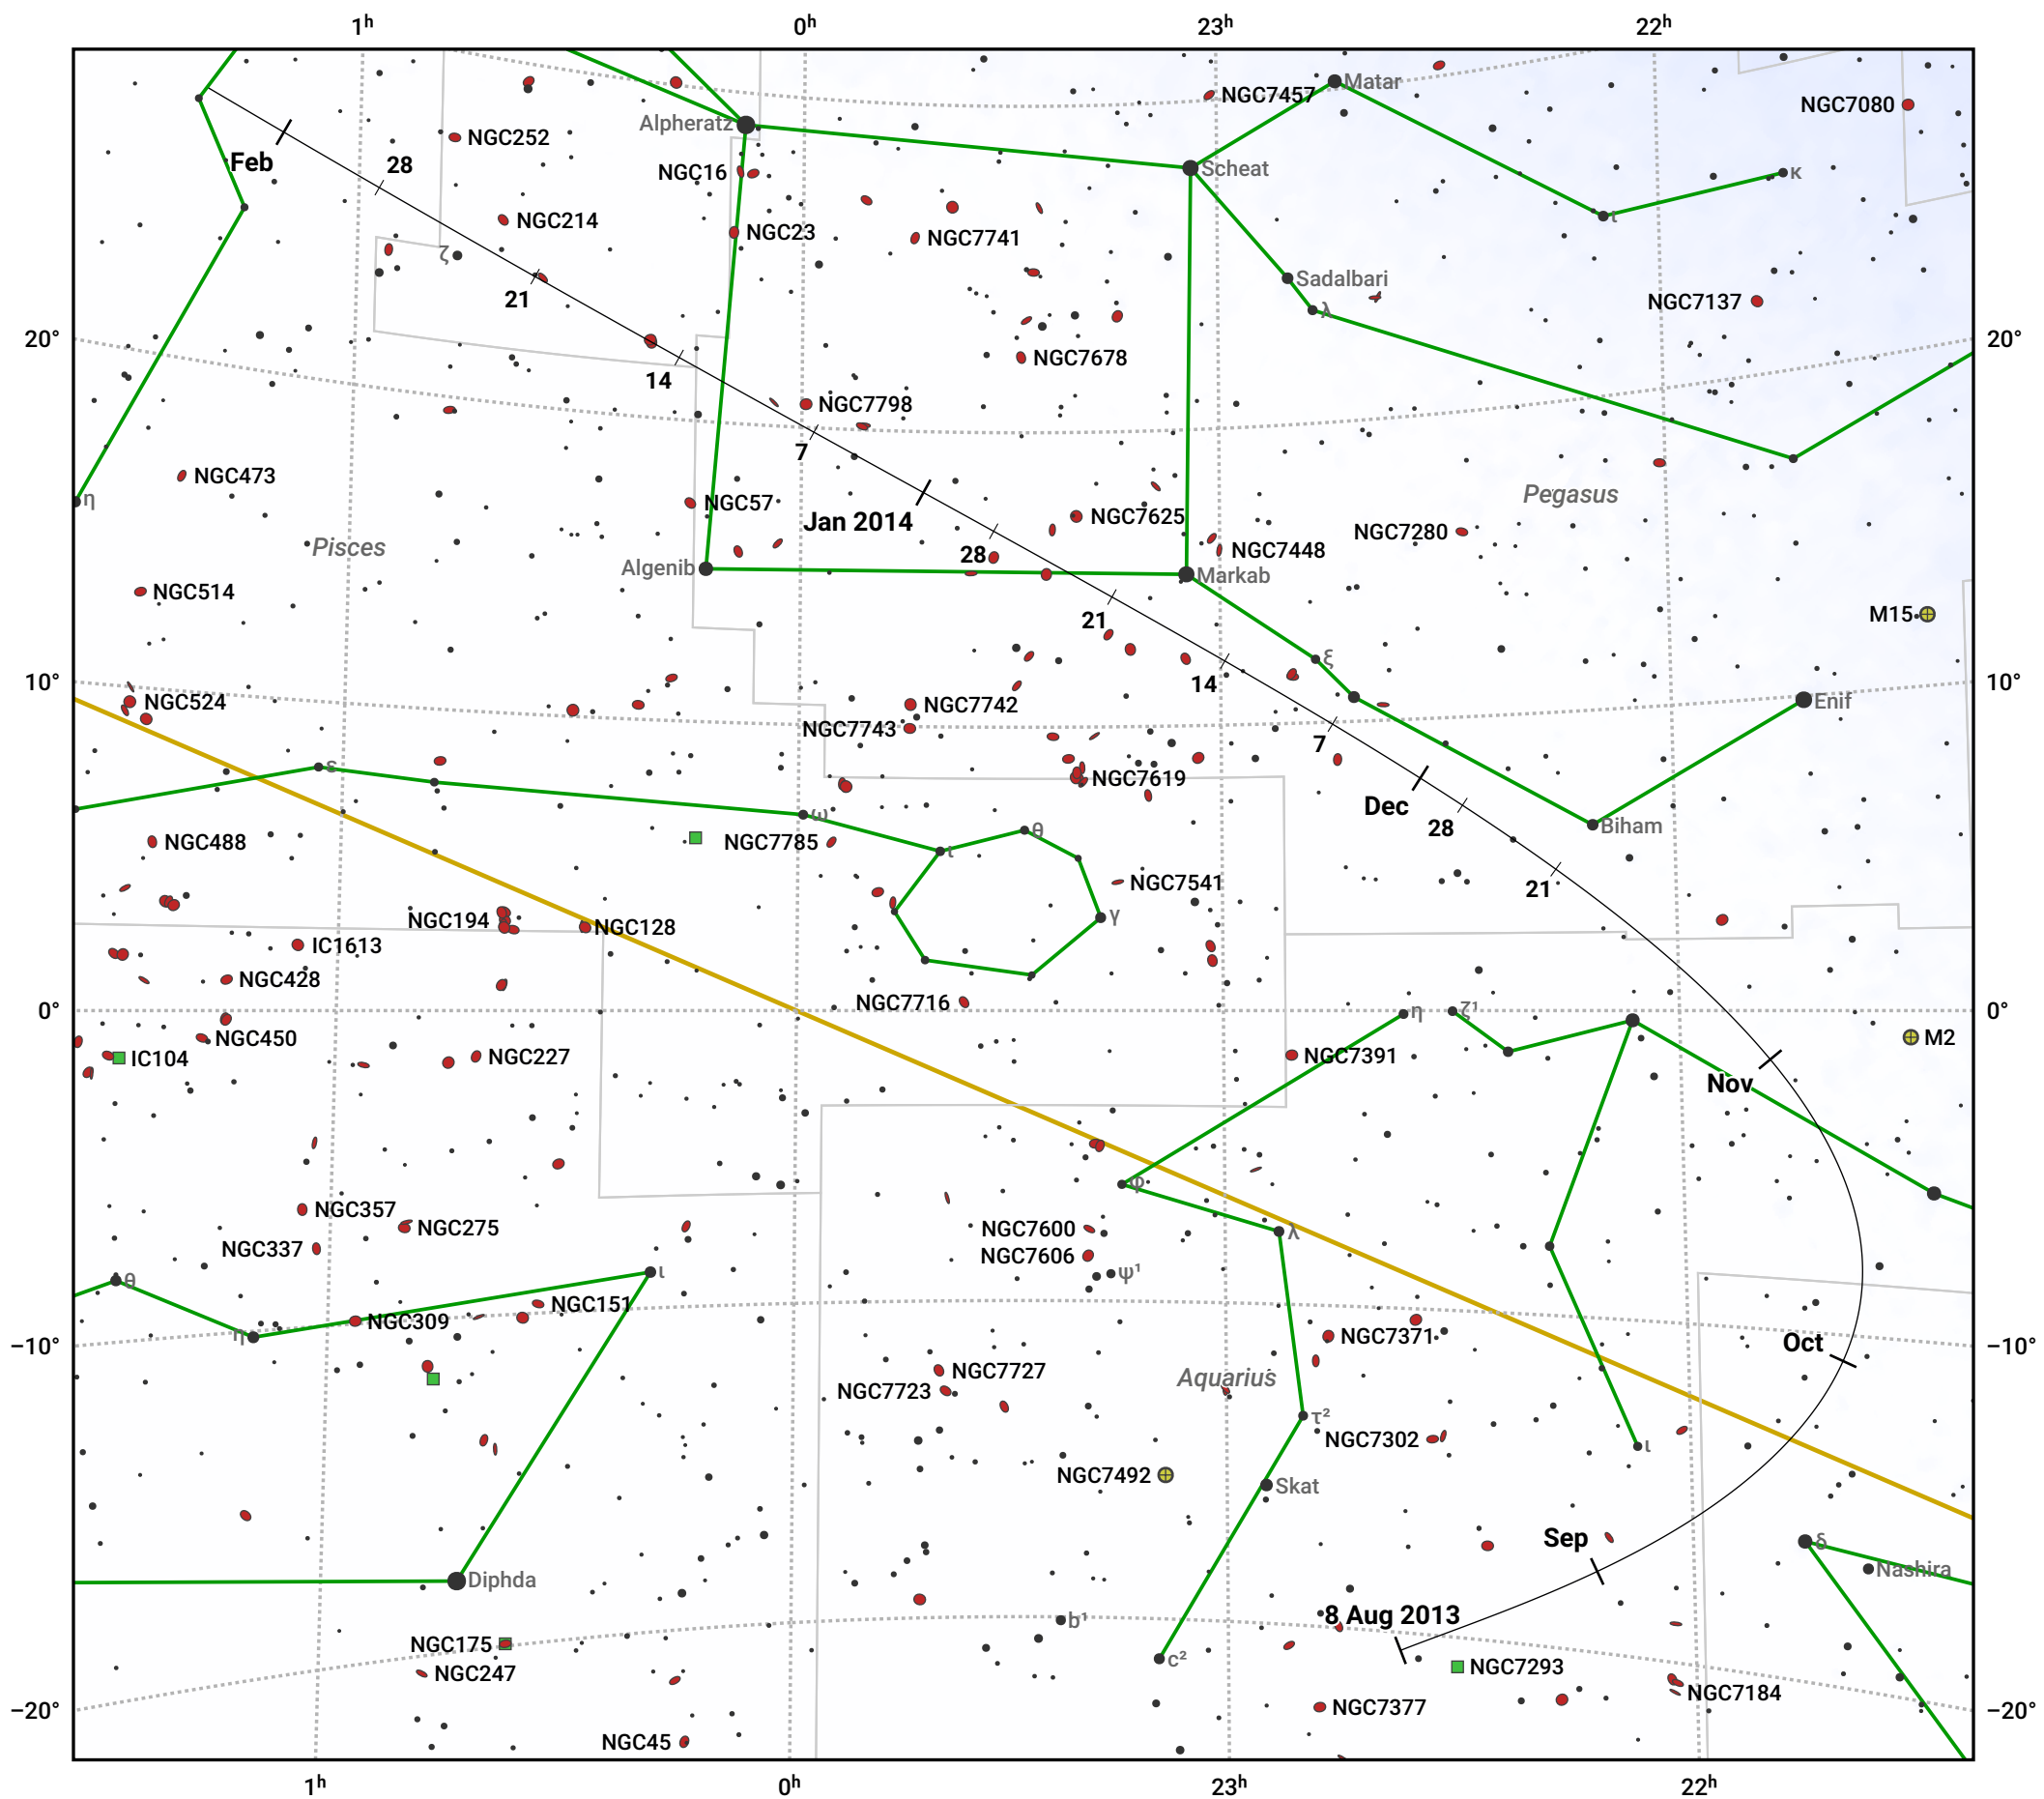

The path of 154P/Brewington starting on 8 Aug 2013

© Dominic Ford 2011–2024. Date markers placed at midnight UTC. Downloaded from <https://in-the-sky.org>

Magnitude scale: · 7.0 · 6.0 · 5.0 · 4.0 · 3.0 · 2.0

— Ecliptic Plane

● Galaxy ■ Bright nebula ● Open cluster ⊕ Globular cluster

Date	Mag
2013 Sep 1	10.6
2013 Sep 7	10.5
2013 Nov 1	9.7
2014 Jan 1	10.2