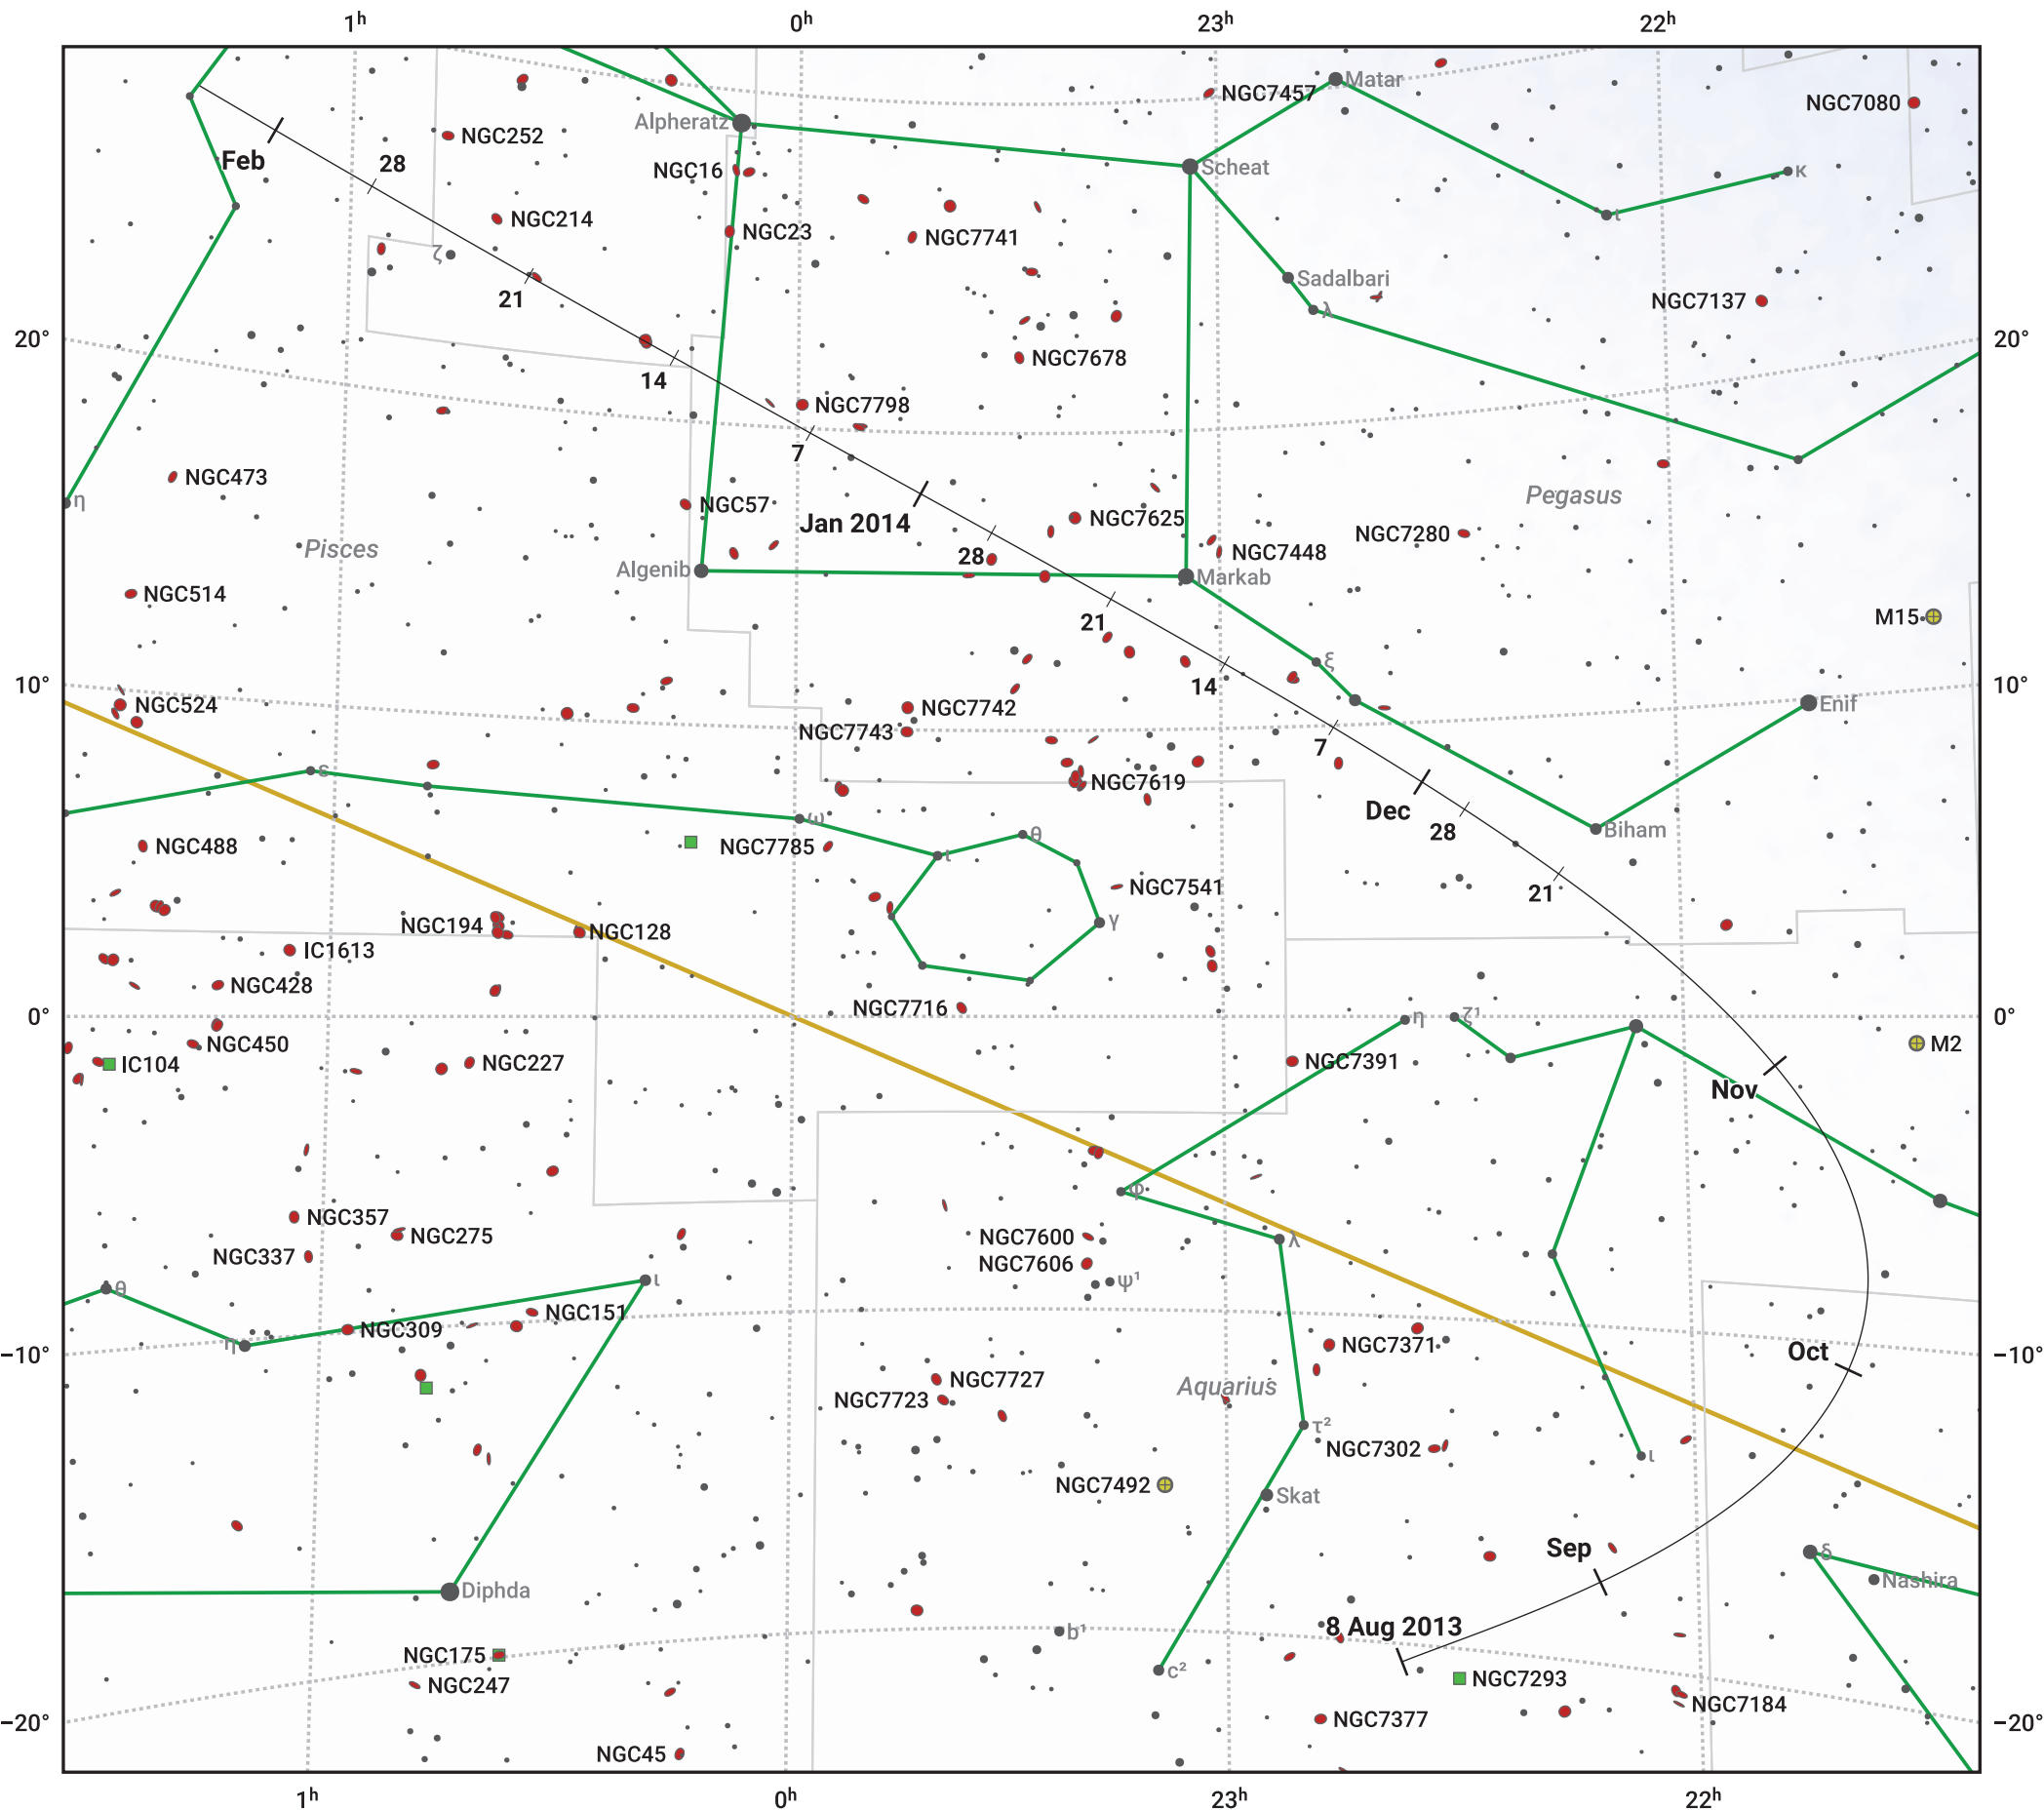

The path of 154P/Brewington starting on 8 Aug 2013

© Dominic Ford 2011–2024. Date markers placed at midnight UTC. Downloaded from <https://in-the-sky.org>

Magnitude scale: • 7.0 • 6.0 • 5.0 • 4.0 • 3.0 • 2.0

— Ecliptic Plane

● Galaxy
 ■ Bright nebula
 ● Open cluster
 ⊕ Globular cluster

Date	Mag
2013 Sep 1	10.6
2013 Sep 7	10.5
2013 Nov 1	9.7
2014 Jan 1	10.2