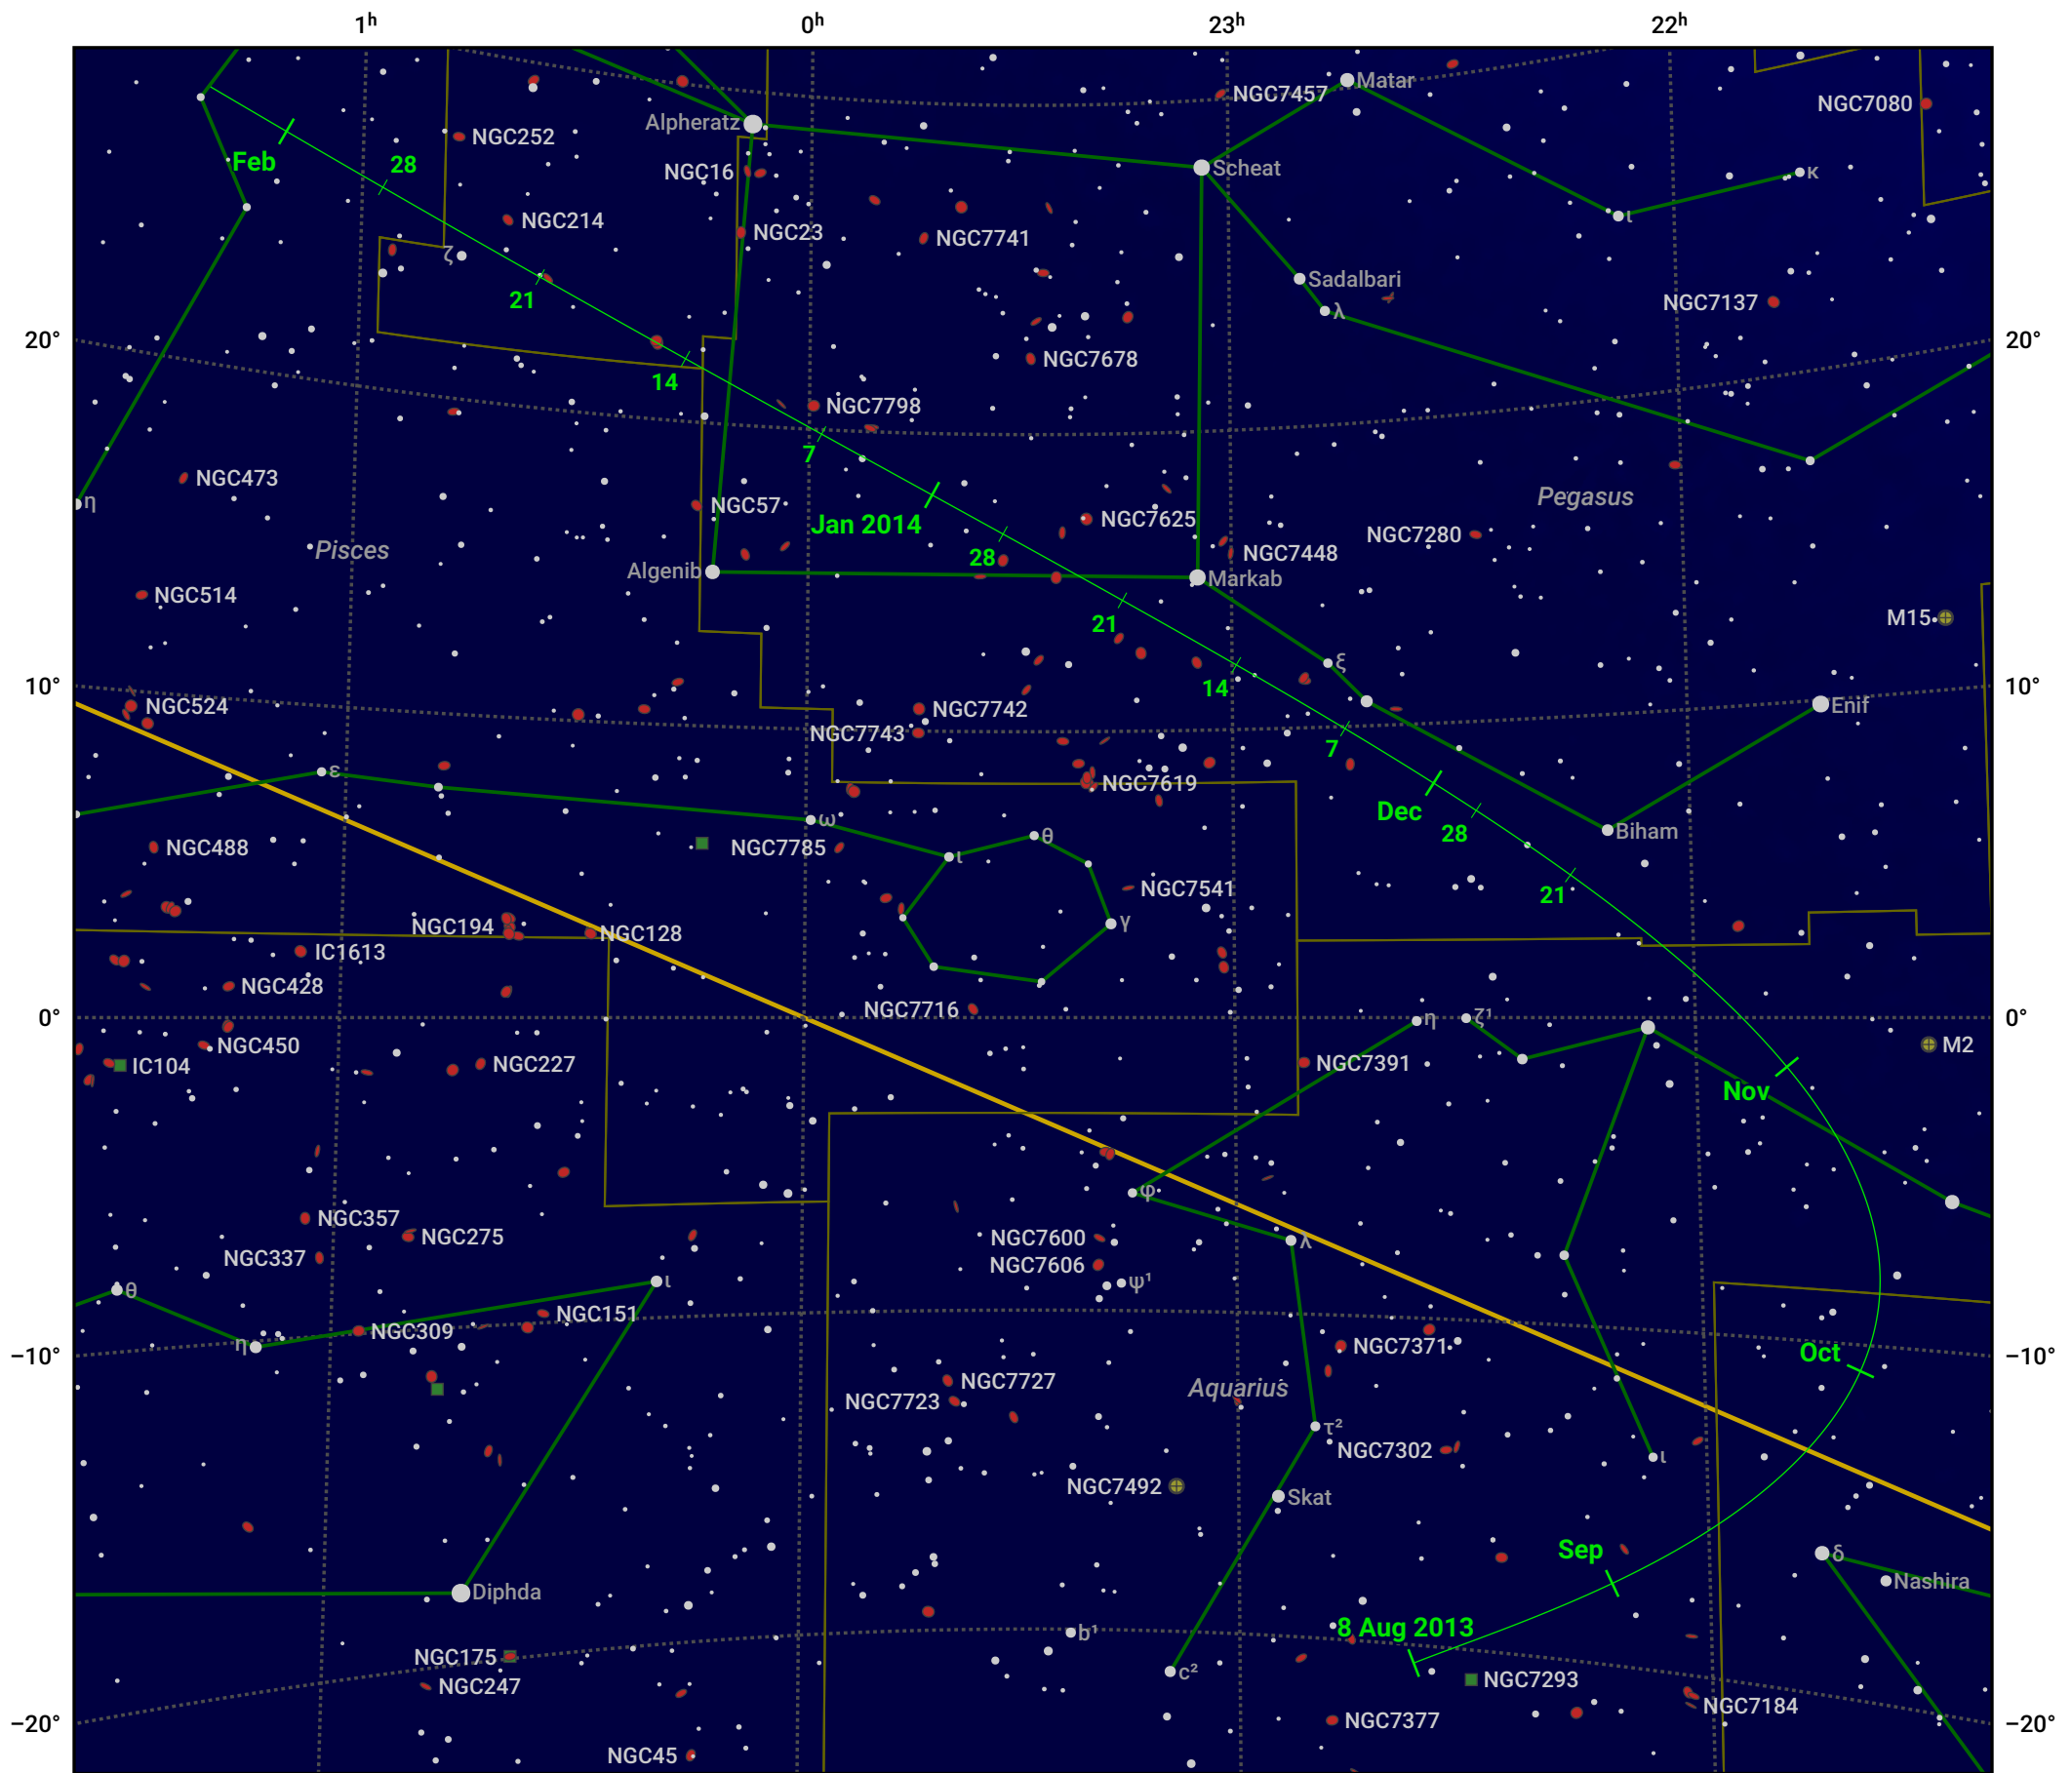

The path of 154P/Brewington starting on 8 Aug 2013

© Dominic Ford 2011–2024. Date markers placed at midnight UTC. Downloaded from <https://in-the-sky.org>

Magnitude scale: ● 7.0 ● 6.0 ● 5.0 ● 4.0 ● 3.0 ● 2.0

— Ecliptic Plane

● Galaxy ● Bright nebula ● Open cluster ● Globular cluster

Date	Mag
2013 Sep 1	10.6
2013 Sep 7	10.5
2013 Nov 1	9.7
2014 Jan 1	10.2