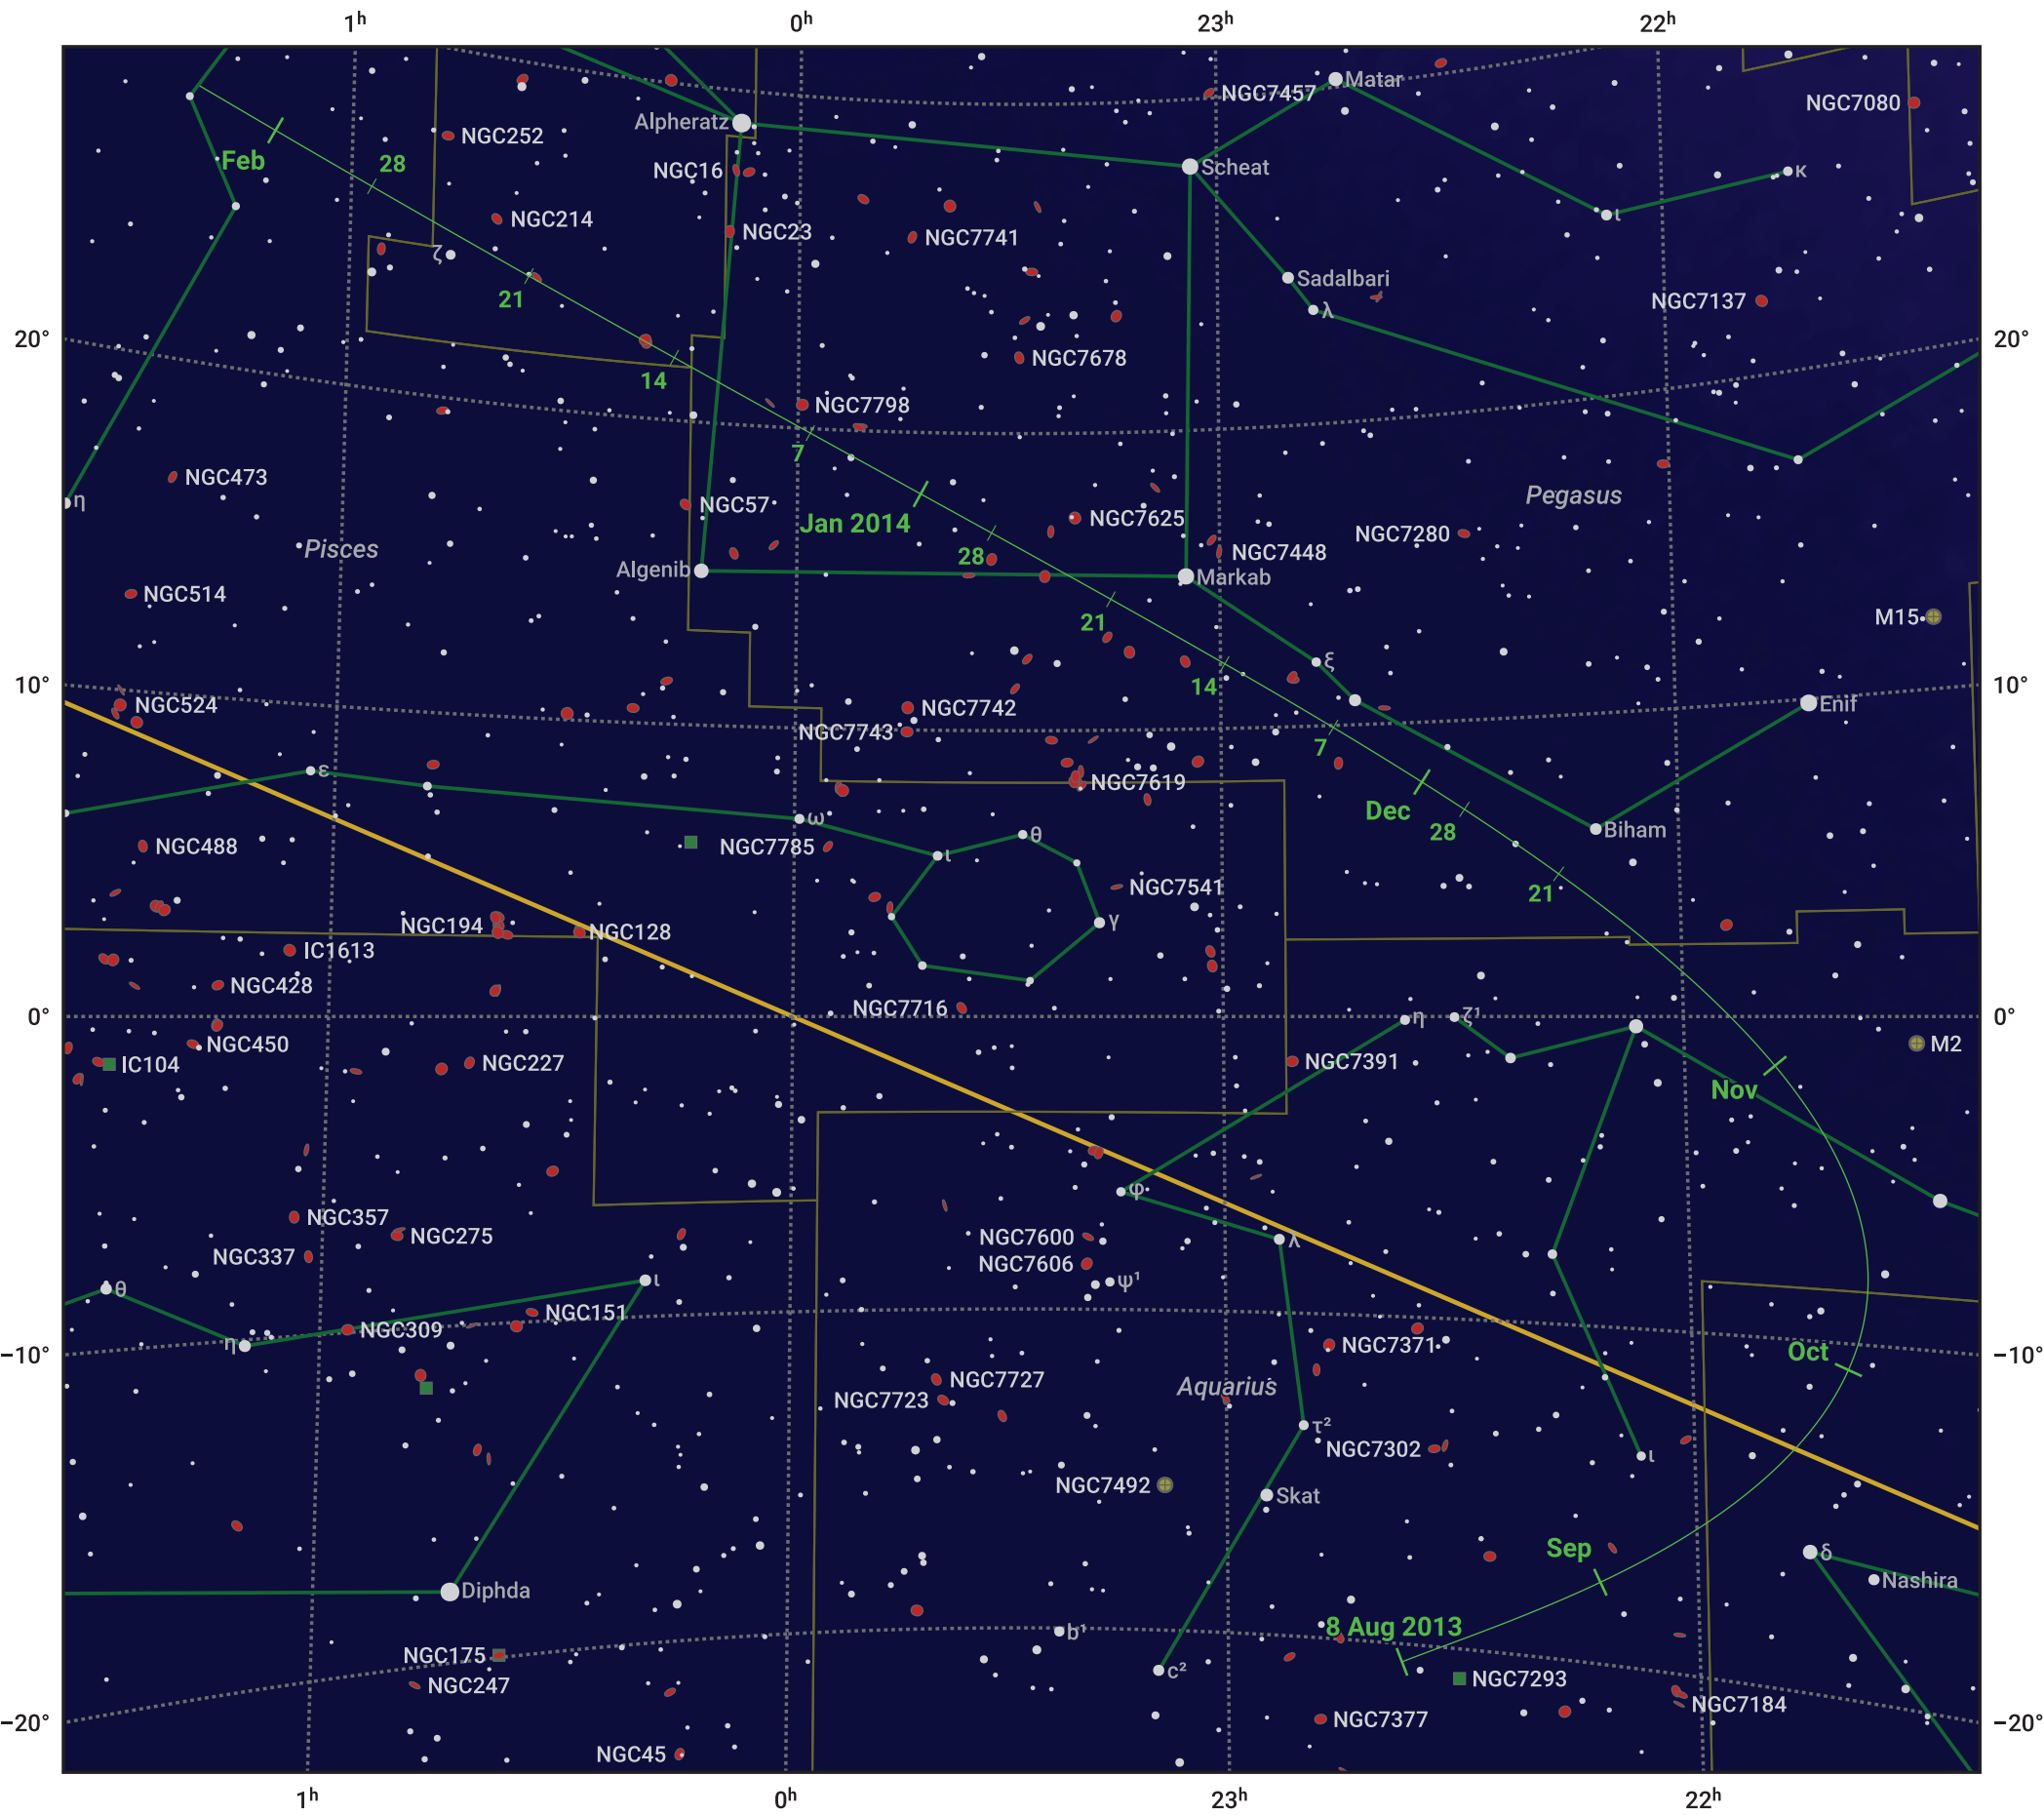

The path of 154P/Brewington starting on 8 Aug 2013

© Dominic Ford 2011–2024. Date markers placed at midnight UTC. Downloaded from <https://in-the-sky.org>

Magnitude scale: • 7.0 • 6.0 • 5.0 • 4.0 • 3.0 • 2.0

— Ecliptic Plane

● Galaxy
 ■ Bright nebula
 ● Open cluster
 ⊕ Globular cluster

Date	Mag
2013 Sep 1	10.6
2013 Sep 7	10.5
2013 Nov 1	9.7
2014 Jan 1	10.2