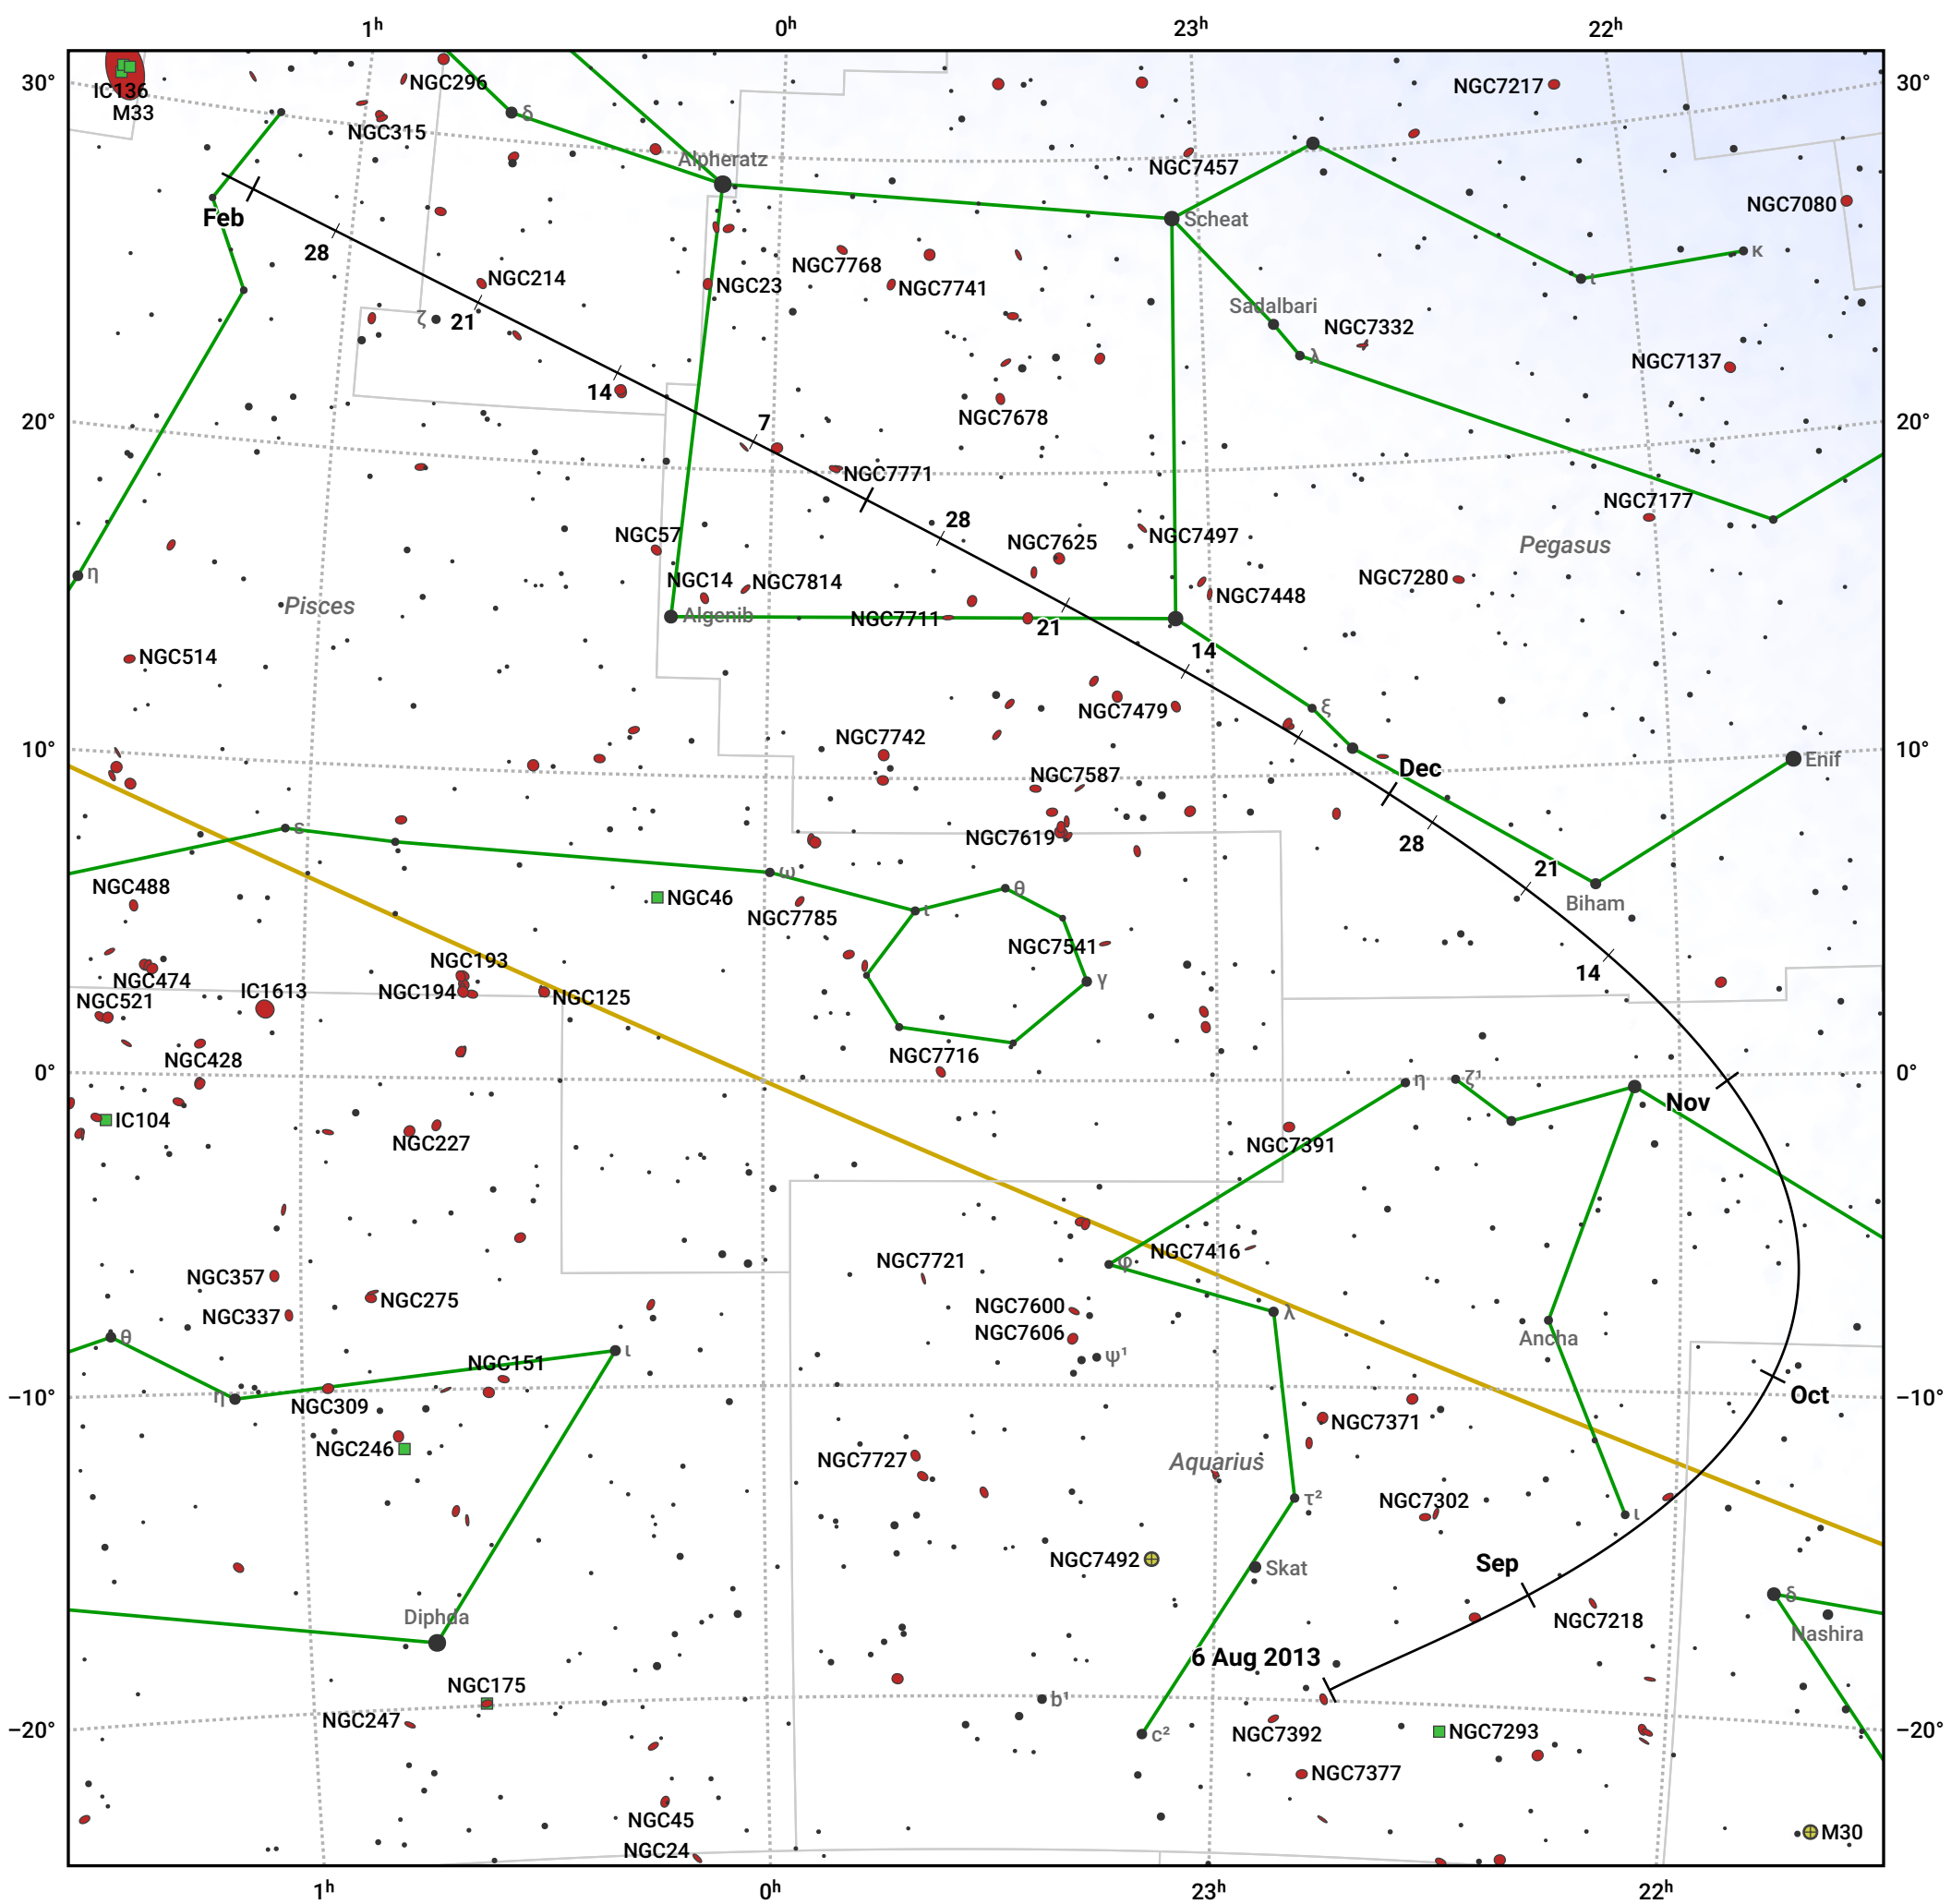

The path of 154P/Brewington starting on 6 Aug 2013

© Dominic Ford 2011–2024. Date markers placed at midnight UTC. Downloaded from <https://in-the-sky.org>

Magnitude scale: ● 7.0 ● 6.0 ● 5.0 ● 4.0 ● 3.0 ● 2.0

— Ecliptic Plane

● Galaxy ■ Bright nebula ● Open cluster ● Globular cluster

Date	Mag
2013 Sep 1	10.6
2013 Sep 3	10.5
2013 Nov 1	9.6
2014 Jan 1	10.2