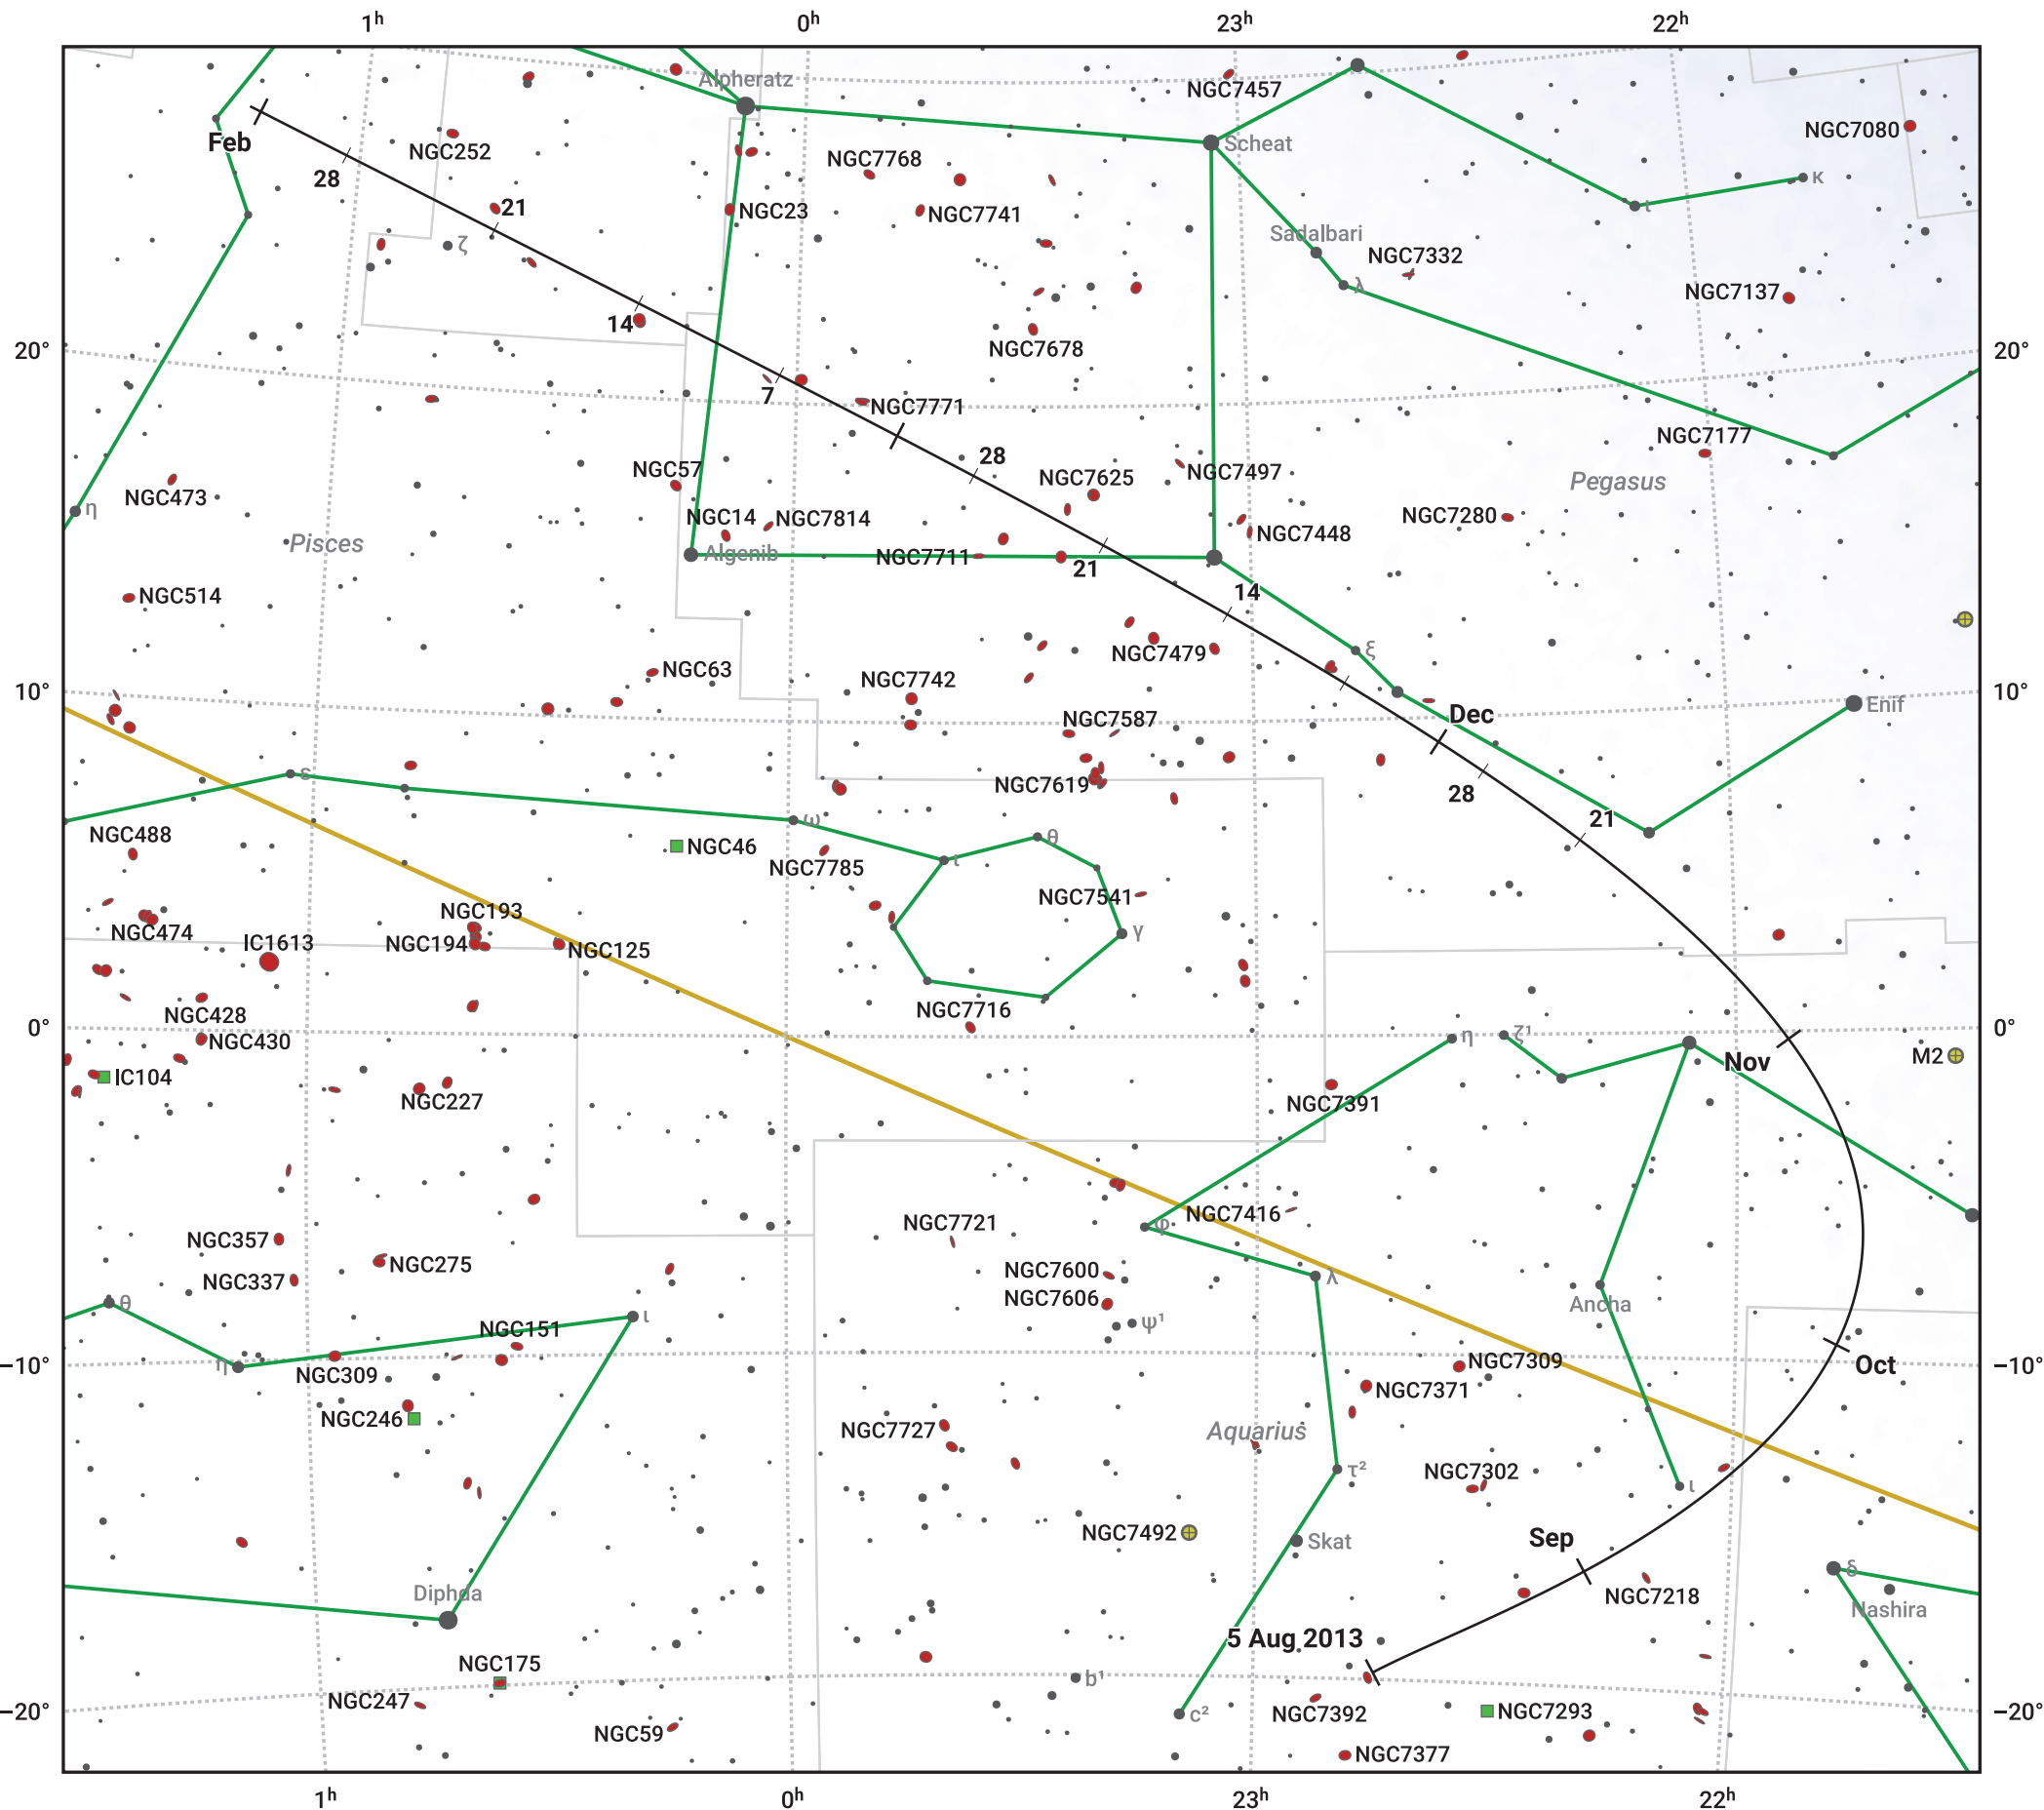

# The path of 154P/Brewington starting on 5 Aug 2013

© Dominic Ford 2011–2024. Date markers placed at midnight UTC. Downloaded from <https://in-the-sky.org>

Magnitude scale: 7.0 6.0 5.0 4.0 3.0 2.0

— Ecliptic Plane

Galaxy    Bright nebula    Open cluster    Globular cluster

| Date       | Mag  |
|------------|------|
| 2013 Sep 1 | 10.6 |
| 2013 Sep 2 | 10.5 |
| 2013 Nov 1 | 9.7  |
| 2014 Jan 1 | 10.2 |