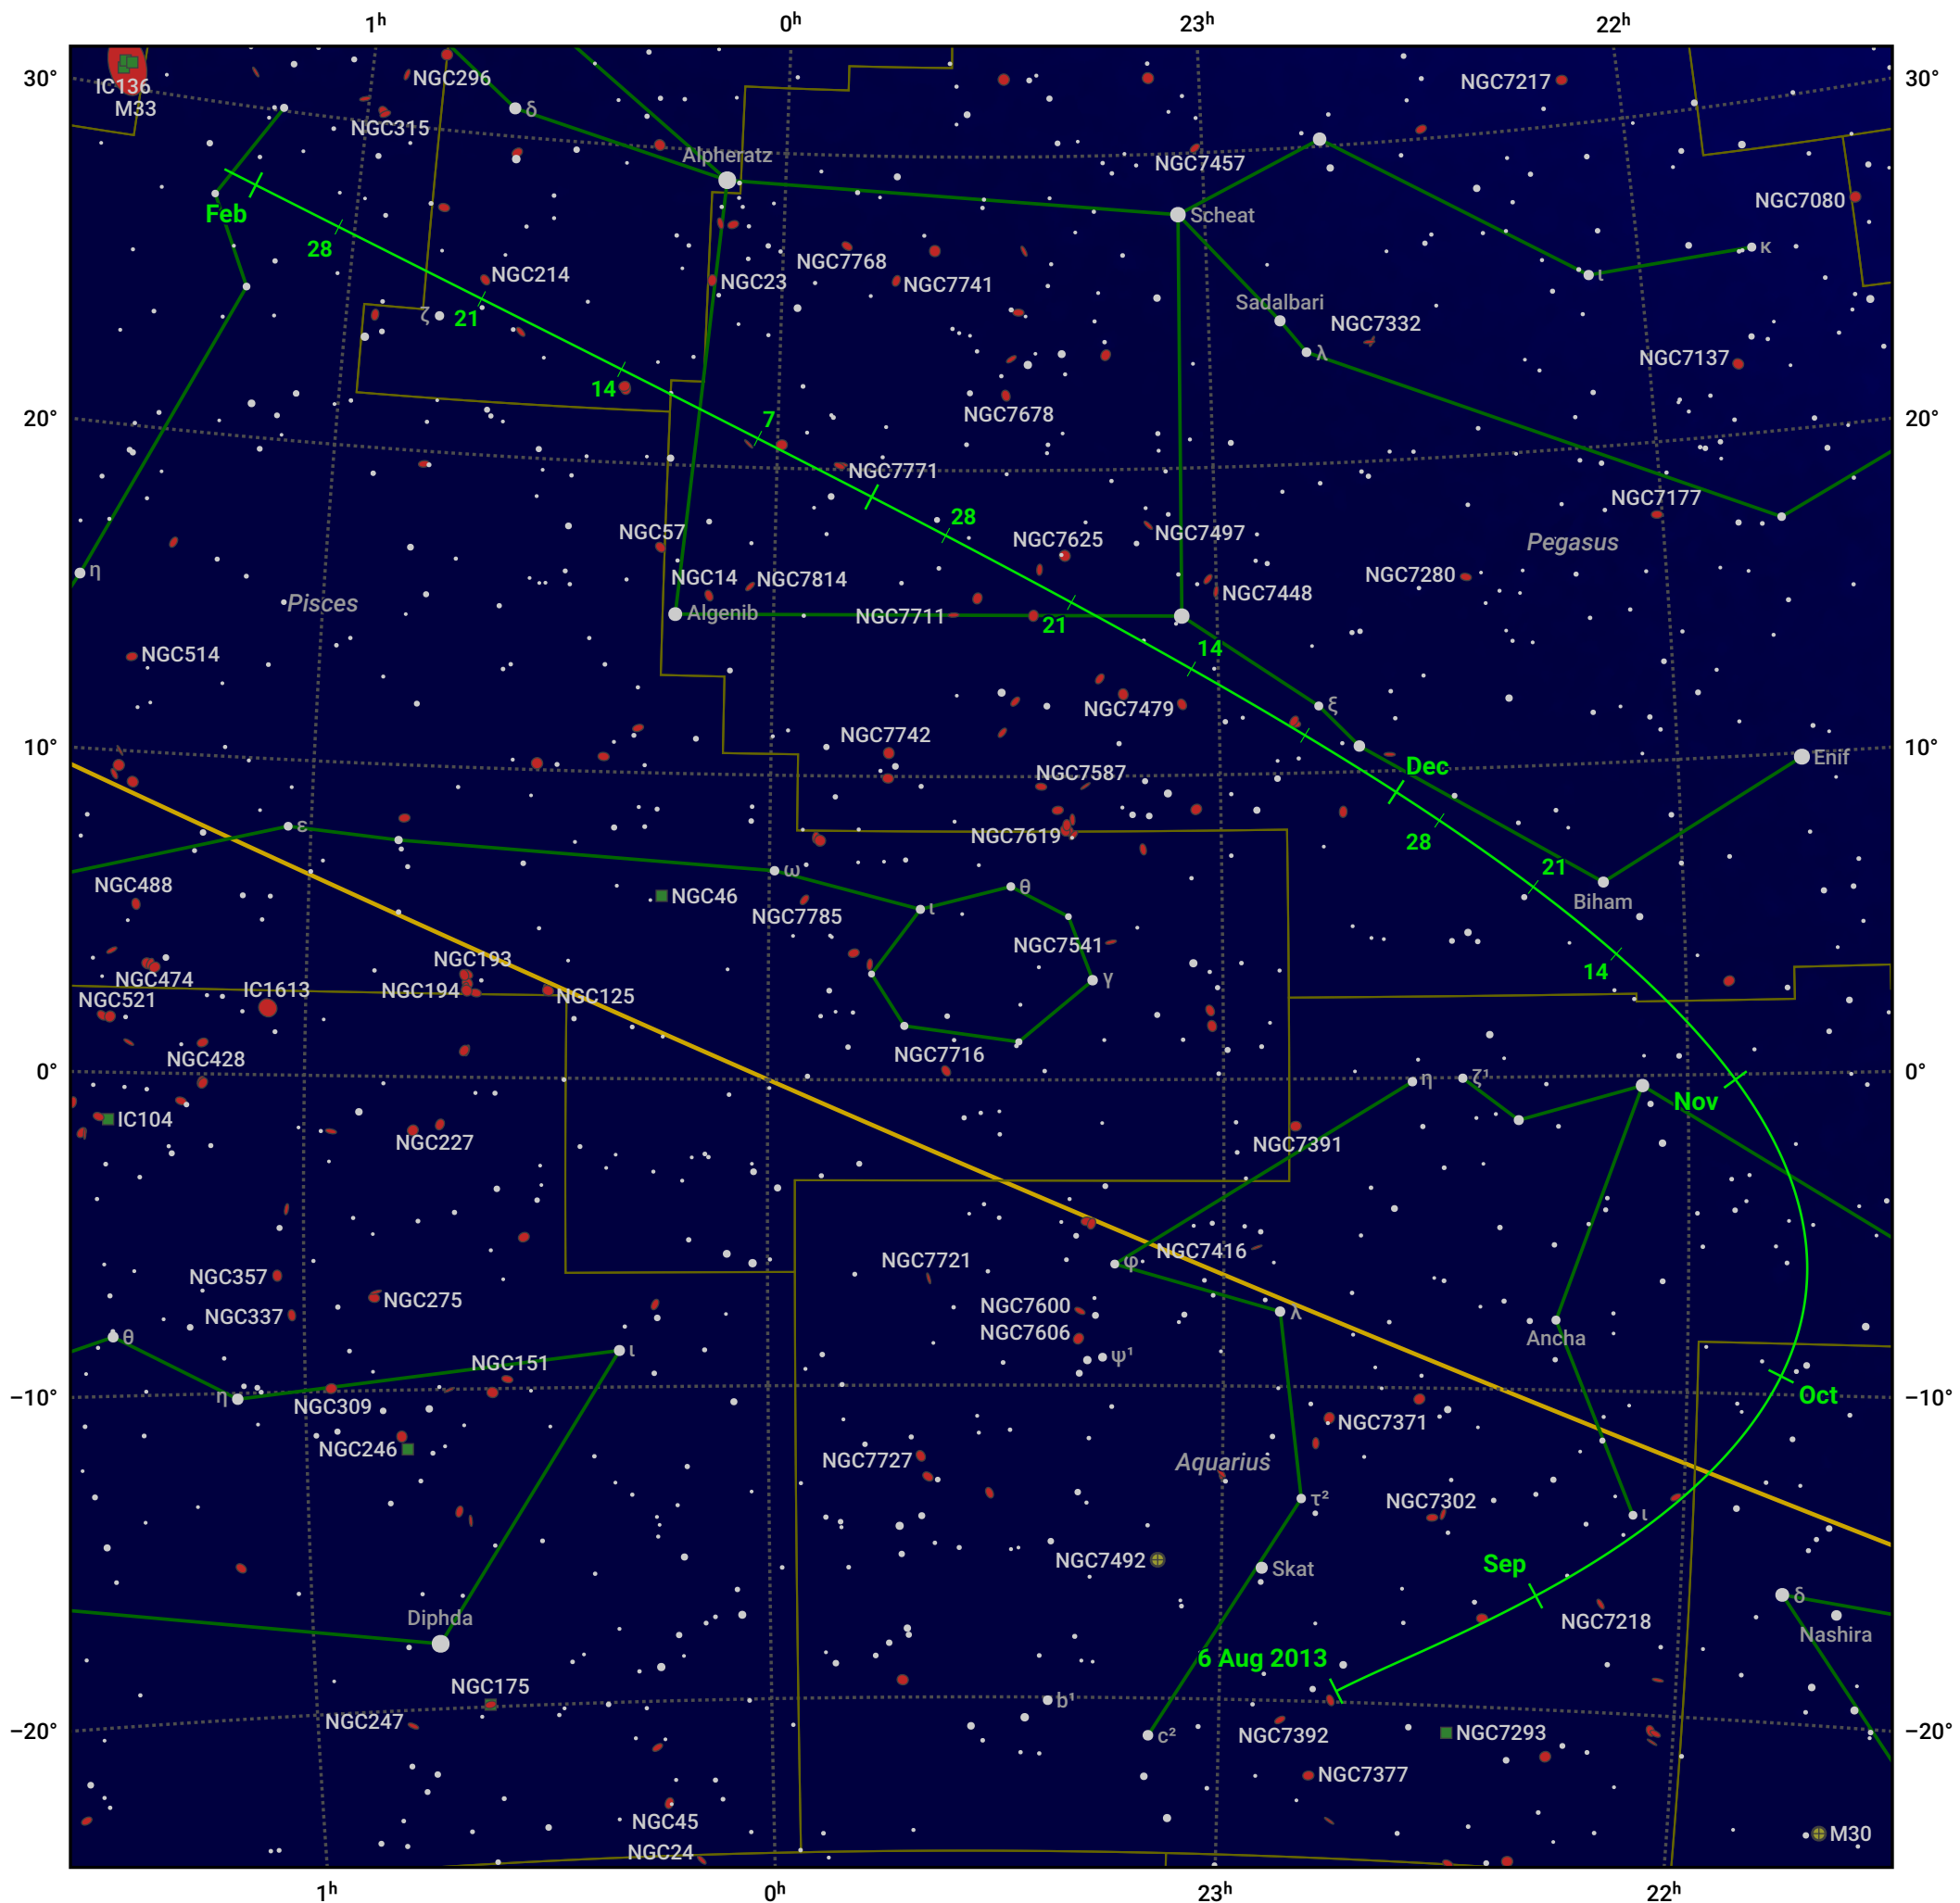

# The path of 154P/Brewington starting on 6 Aug 2013

© Dominic Ford 2011–2024. Date markers placed at midnight UTC. Downloaded from <https://in-the-sky.org>

Magnitude scale:  7.0  6.0  5.0  4.0  3.0  2.0

— Ecliptic Plane

Galaxy  Bright nebula  Open cluster  Globular cluster

Date	Mag
2013 Sep 1	10.6
2013 Sep 3	10.5
2013 Nov 1	9.6
2014 Jan 1	10.2