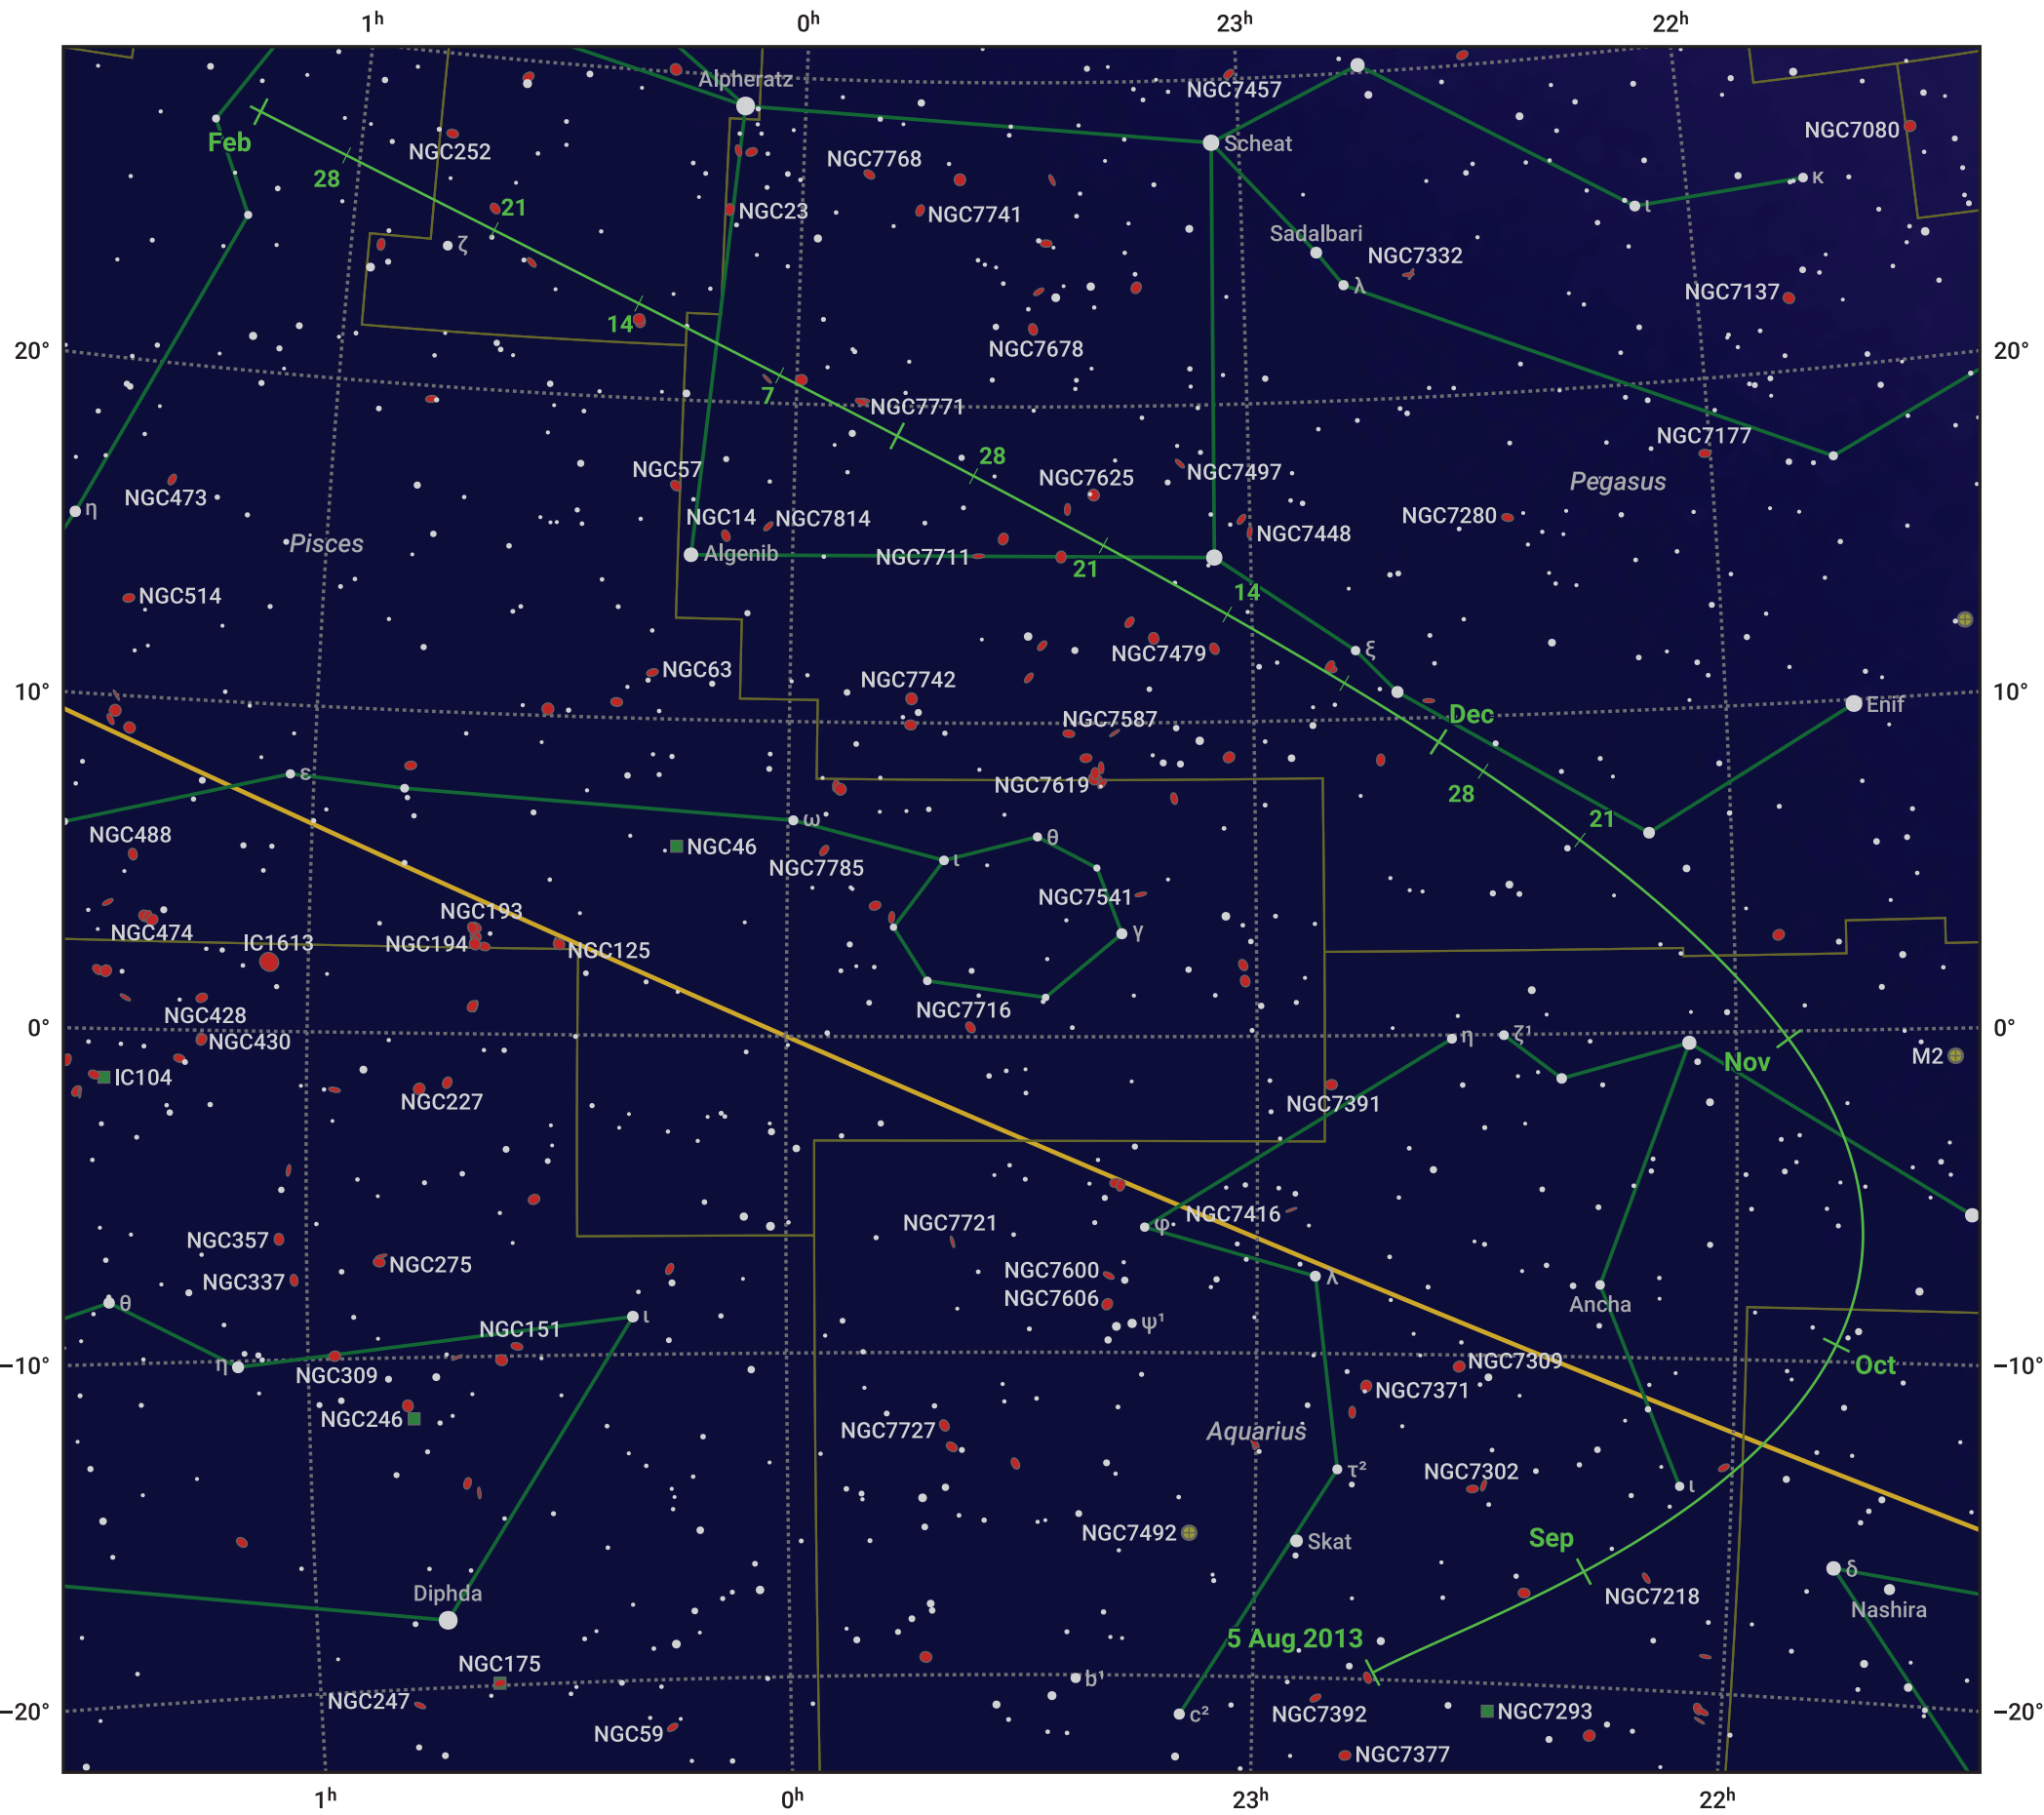

The path of 154P/Brewington starting on 5 Aug 2013

© Dominic Ford 2011–2024. Date markers placed at midnight UTC. Downloaded from <https://in-the-sky.org>

Magnitude scale: ● 7.0 ● 6.0 ● 5.0 ● 4.0 ● 3.0 ● 2.0

— Ecliptic Plane

- Galaxy
- Bright nebula
- Open cluster
- ⊕ Globular cluster

Date	Mag
2013 Sep 1	10.6
2013 Sep 2	10.5
2013 Nov 1	9.7
2014 Jan 1	10.2