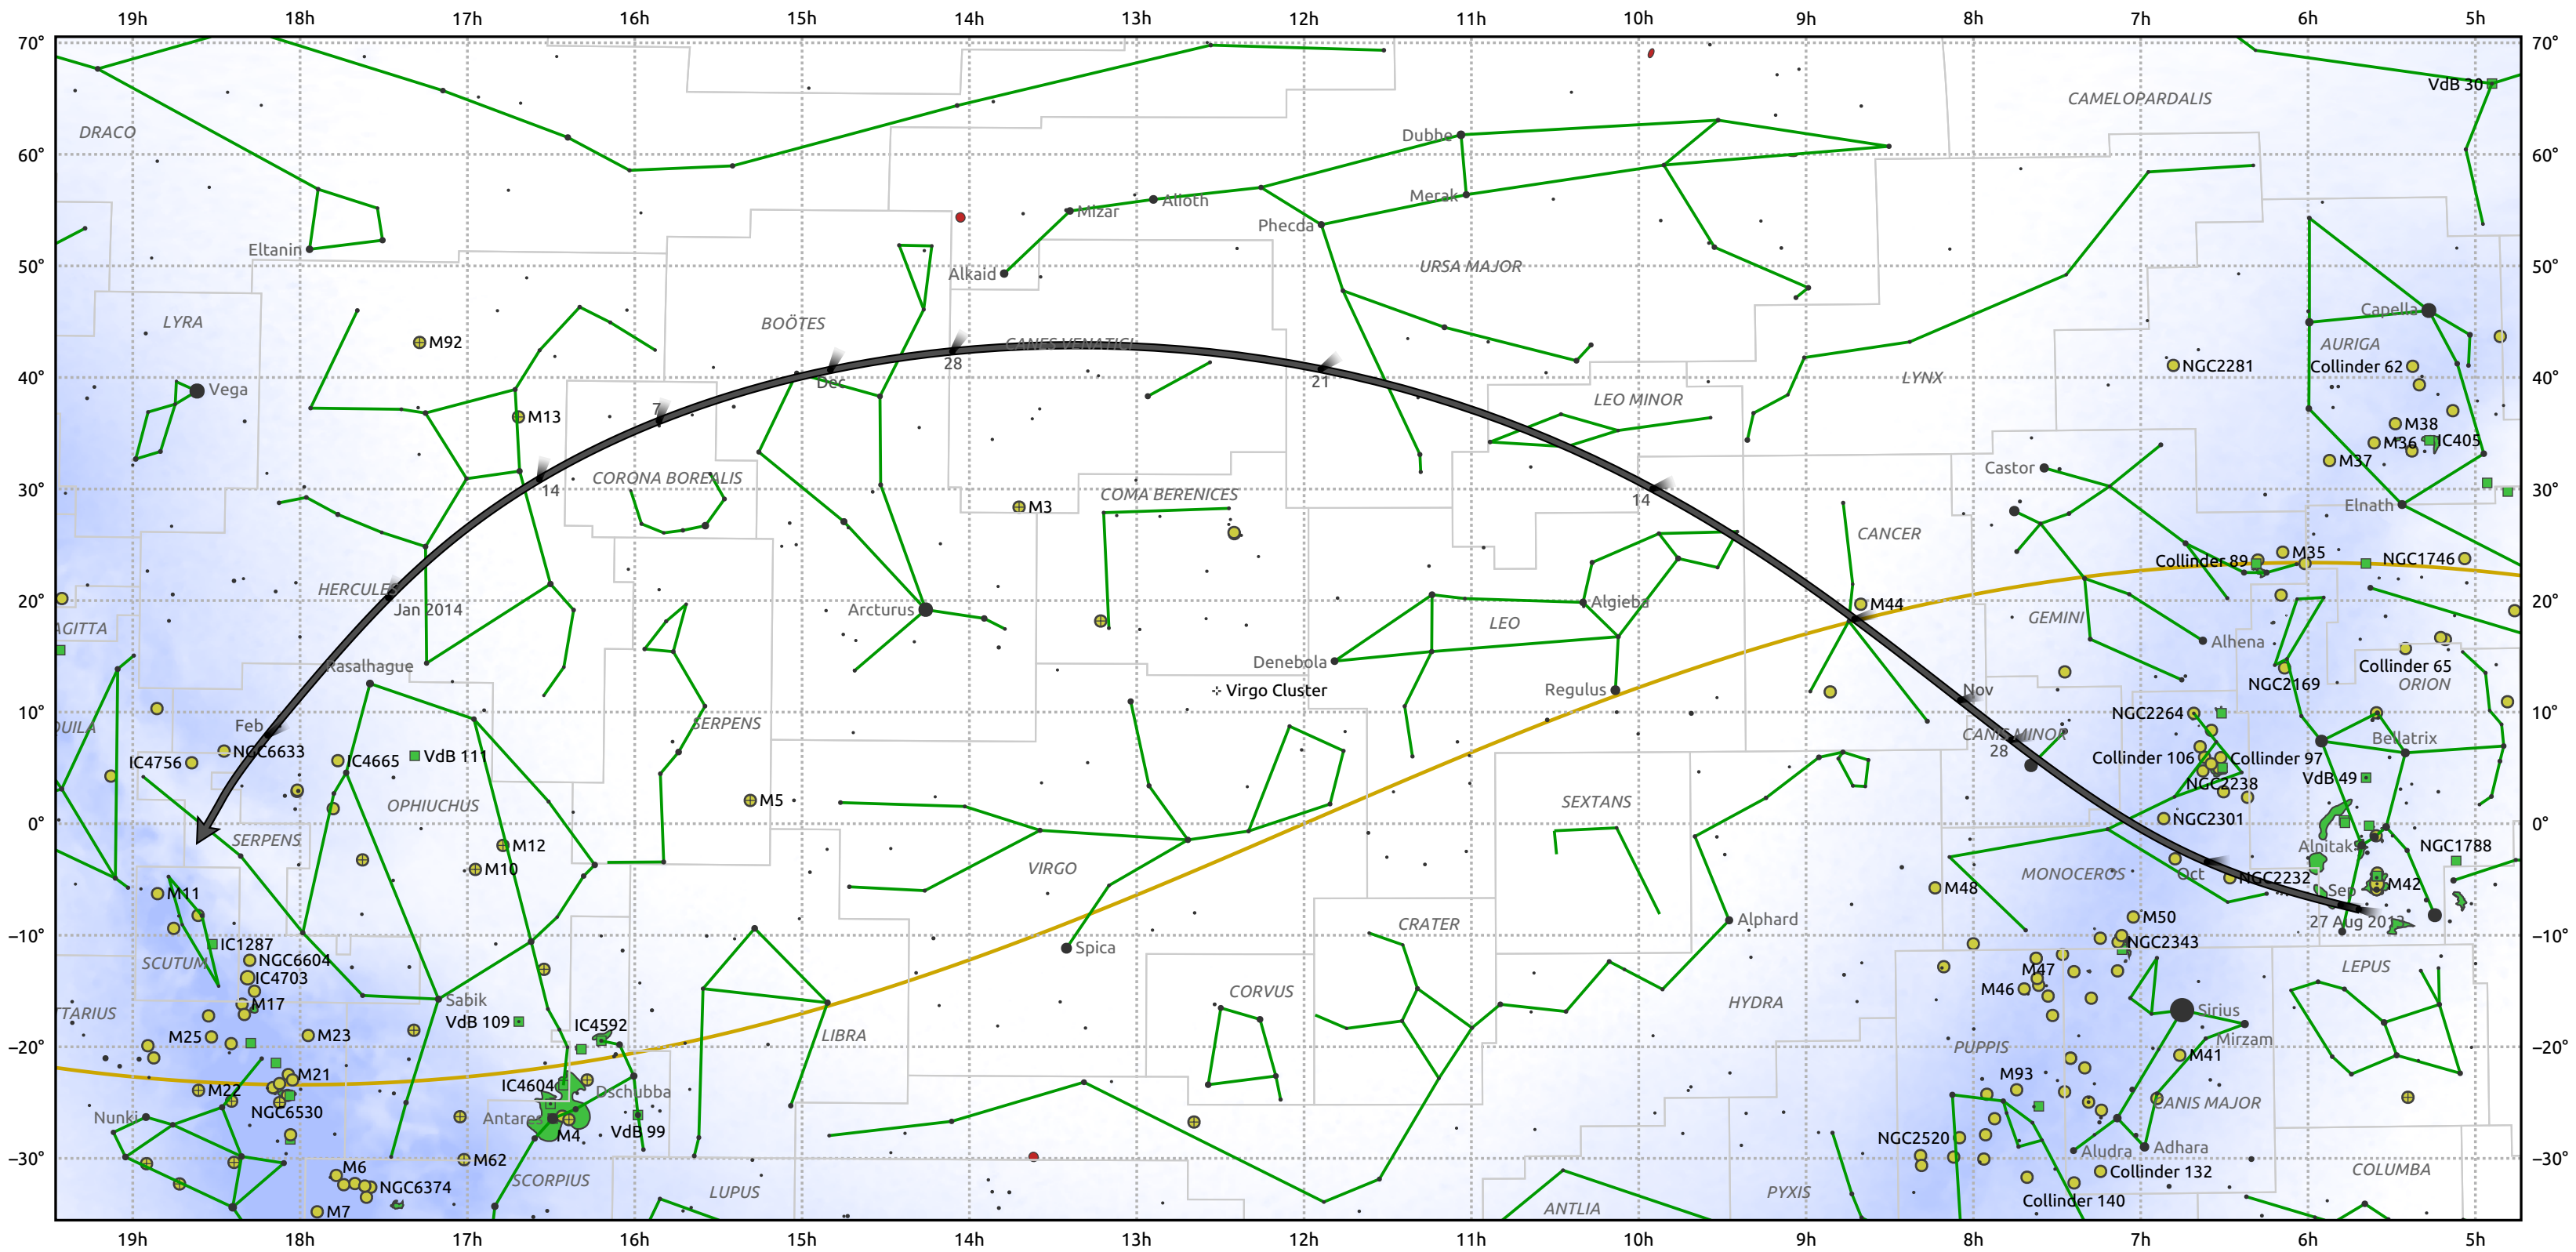

# The path of C/2013 R1 (Lovejoy) starting on 27 Aug 2013

© Dominic Ford 2011–2025. Date markers placed at midnight UTC. Downloaded from <https://in-the-sky.org>

Magnitude scale: 5.0 4.0 3.0 2.0 1.0 0.0 -1.0 -2.0

— Ecliptic Plane

Galaxy    Bright nebula    Open cluster    Globular cluster    Planetary nebula

| Date        | Mag  |
|-------------|------|
| 2013 Sep 1  | 11.5 |
| 2013 Sep 14 | 10.8 |
| 2013 Sep 29 | 9.7  |
| 2013 Oct 12 | 8.7  |
| 2013 Oct 23 | 7.6  |
| 2013 Nov 1  | 6.5  |
| 2013 Nov 10 | 5.5  |
| 2013 Nov 24 | 4.5  |
| 2013 Dec 26 | 5.5  |
| 2014 Jan 1  | 5.8  |
| 2014 Jan 12 | 6.5  |
| 2014 Jan 27 | 7.5  |
| 2014 Feb 13 | 8.5  |