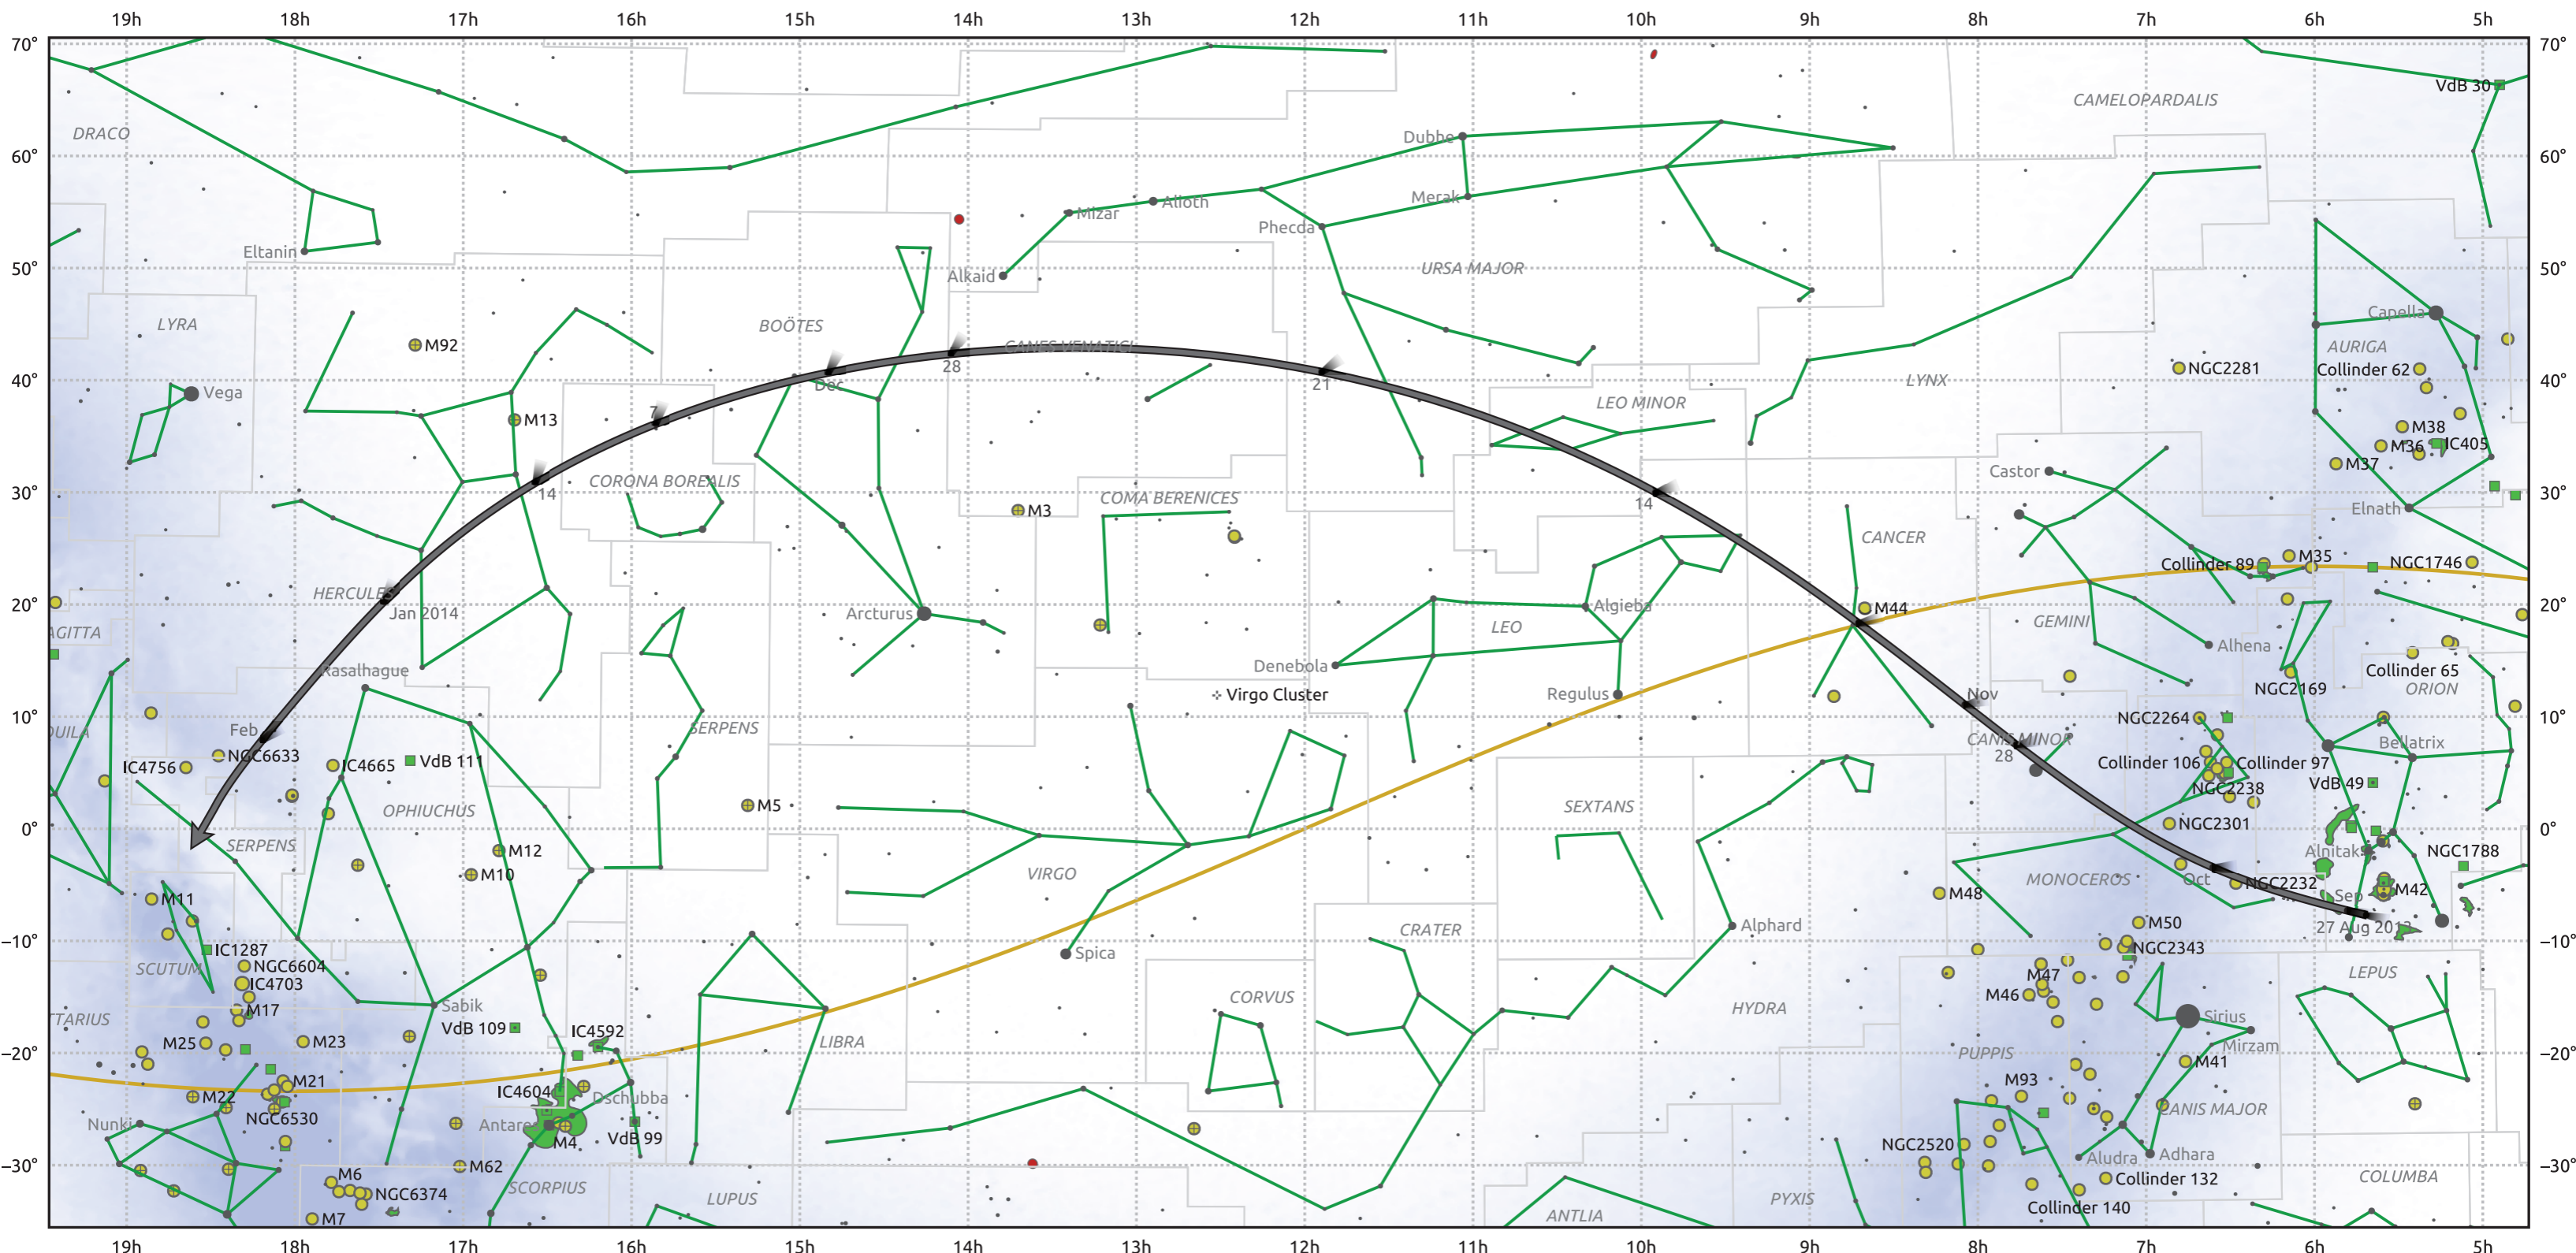

# The path of C/2013 R1 (Lovejoy) starting on 27 Aug 2013

© Dominic Ford 2011–2025. Date markers placed at midnight UTC. Downloaded from <https://in-the-sky.org>

Magnitude scale:  -5.0  -4.0  -3.0  -2.0  -1.0  -2.0

Ecliptic Plane

Galaxy  
  Bright nebula  
  Open cluster  
  Globular cluster  
  Planetary nebula

Date	Mag
2013 Sep 1	11.5
2013 Sep 14	10.8
2013 Sep 29	9.7
2013 Oct 12	8.7
2013 Oct 23	7.6
2013 Nov 1	6.5
2013 Nov 10	5.5
2013 Nov 24	4.5
2013 Dec 26	5.5
2014 Jan 1	5.8
2014 Jan 12	6.5
2014 Jan 27	7.5
2014 Feb 13	8.5