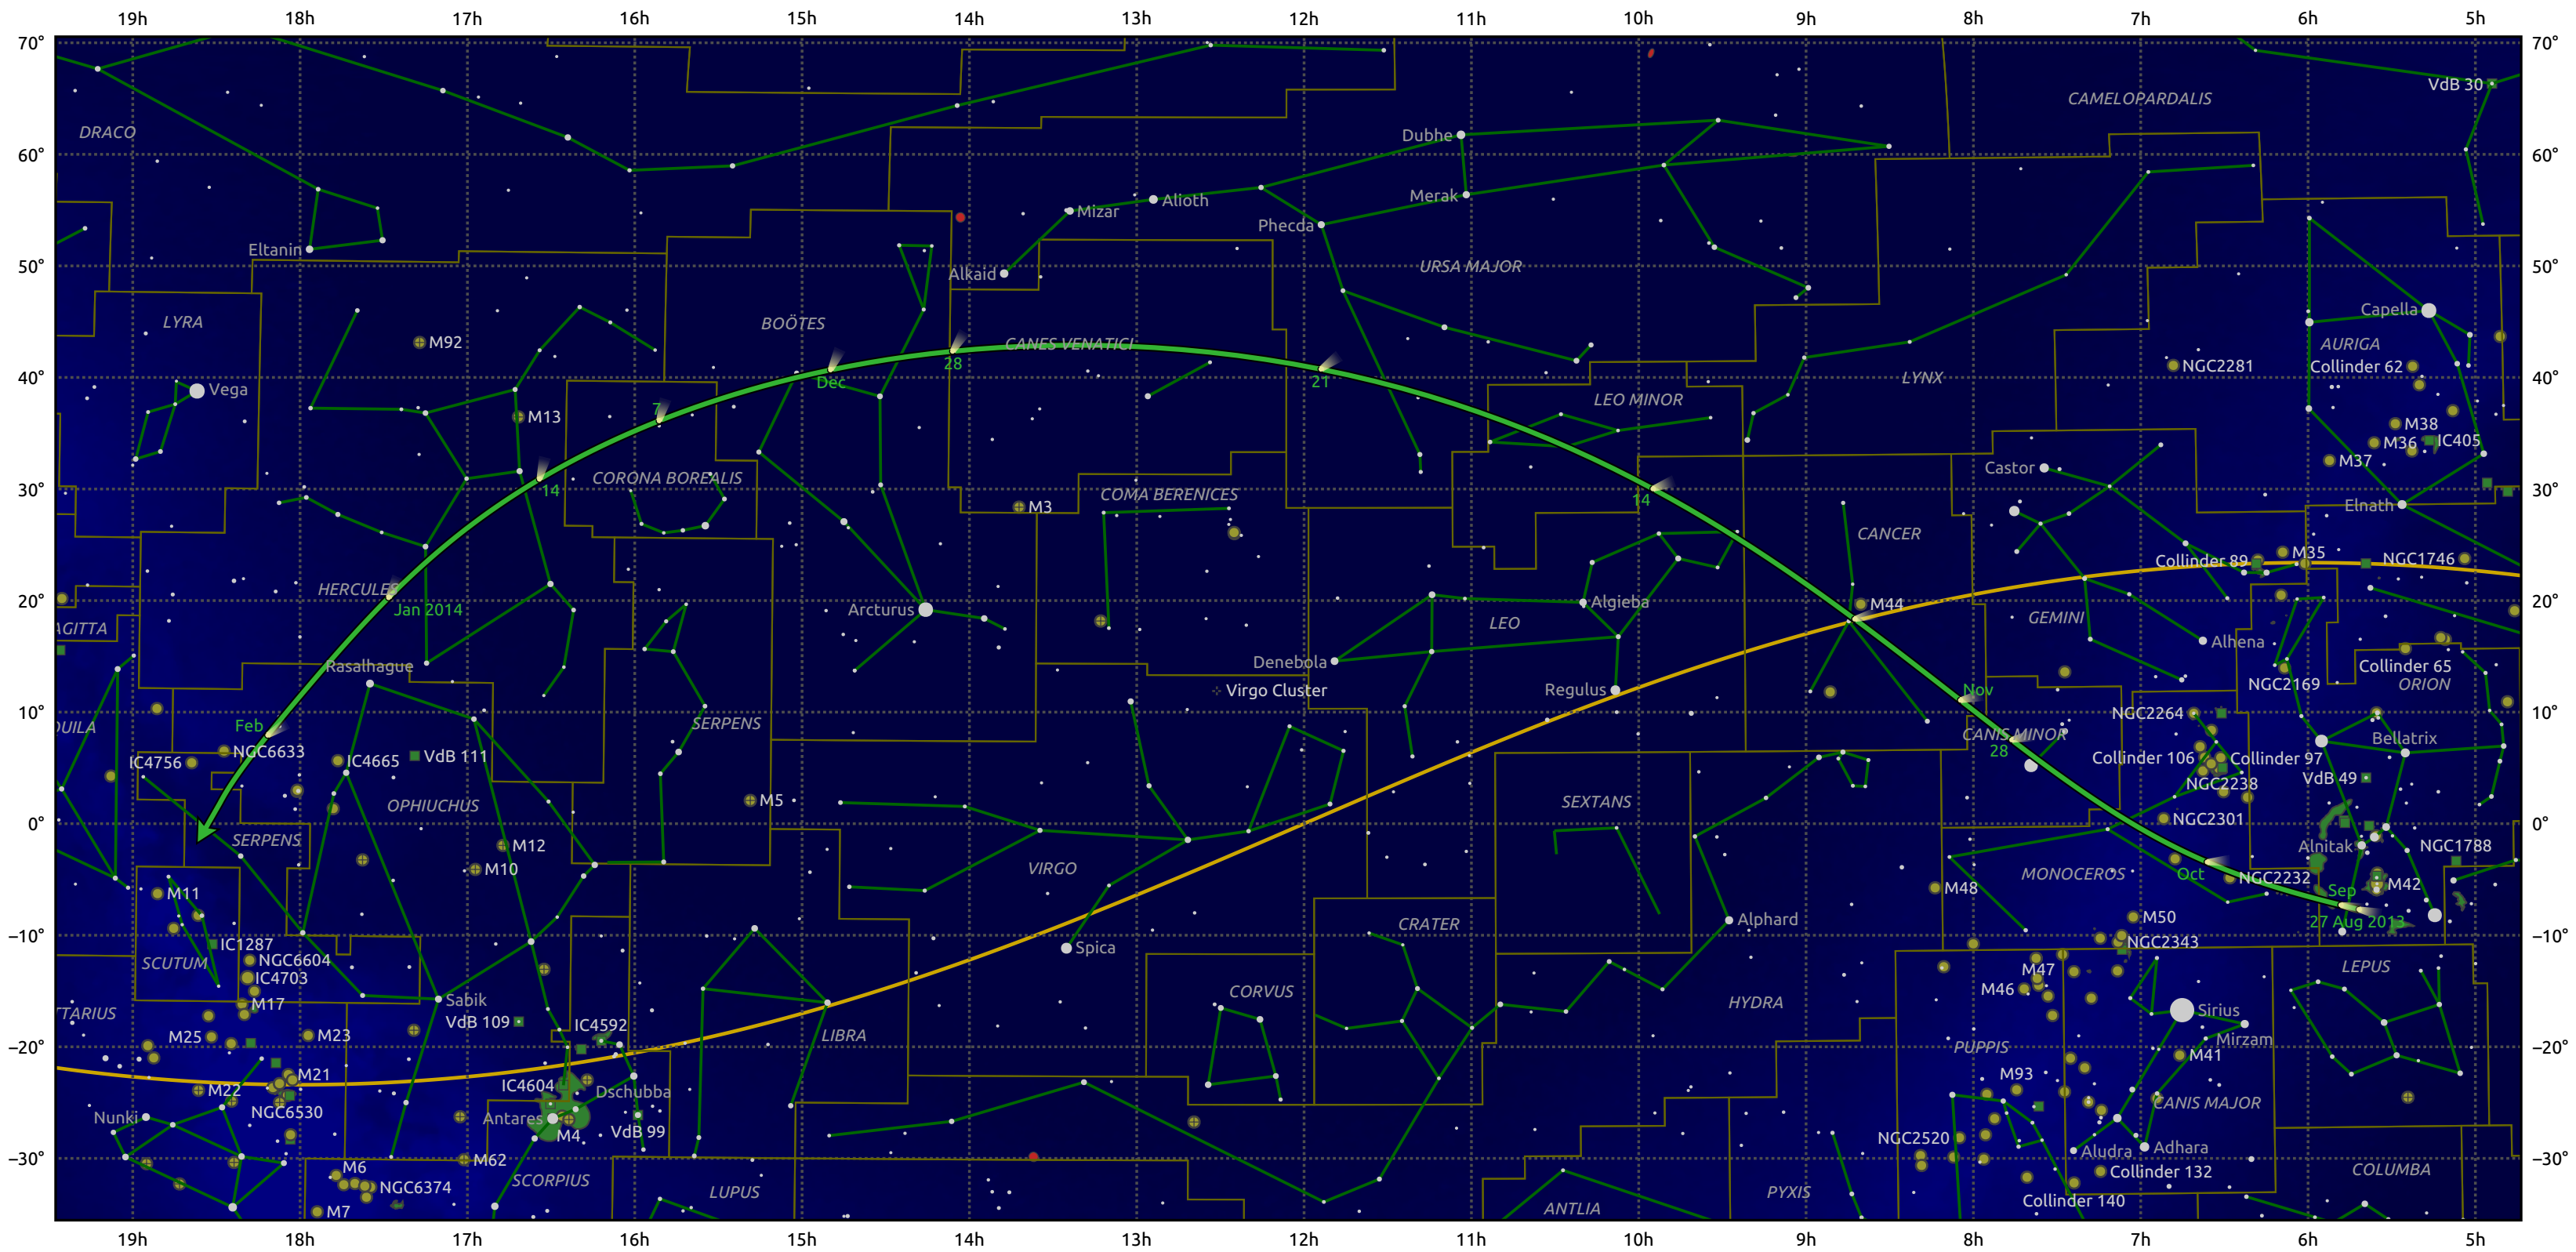

The path of C/2013 R1 (Lovejoy) starting on 27 Aug 2013

© Dominic Ford 2011–2025. Date markers placed at midnight UTC. Downloaded from <https://in-the-sky.org>

Magnitude scale: 5.0 4.0 3.0 2.0 1.0 0.0 -1.0 -2.0

— Ecliptic Plane

Galaxy Bright nebula Open cluster Globular cluster Planetary nebula

Date	Mag
2013 Sep 1	11.5
2013 Sep 14	10.8
2013 Sep 29	9.7
2013 Oct 12	8.7
2013 Oct 23	7.6
2013 Nov 1	6.5
2013 Nov 10	5.5
2013 Nov 24	4.5
2013 Dec 26	5.5
2014 Jan 1	5.8
2014 Jan 12	6.5
2014 Jan 27	7.5
2014 Feb 13	8.5