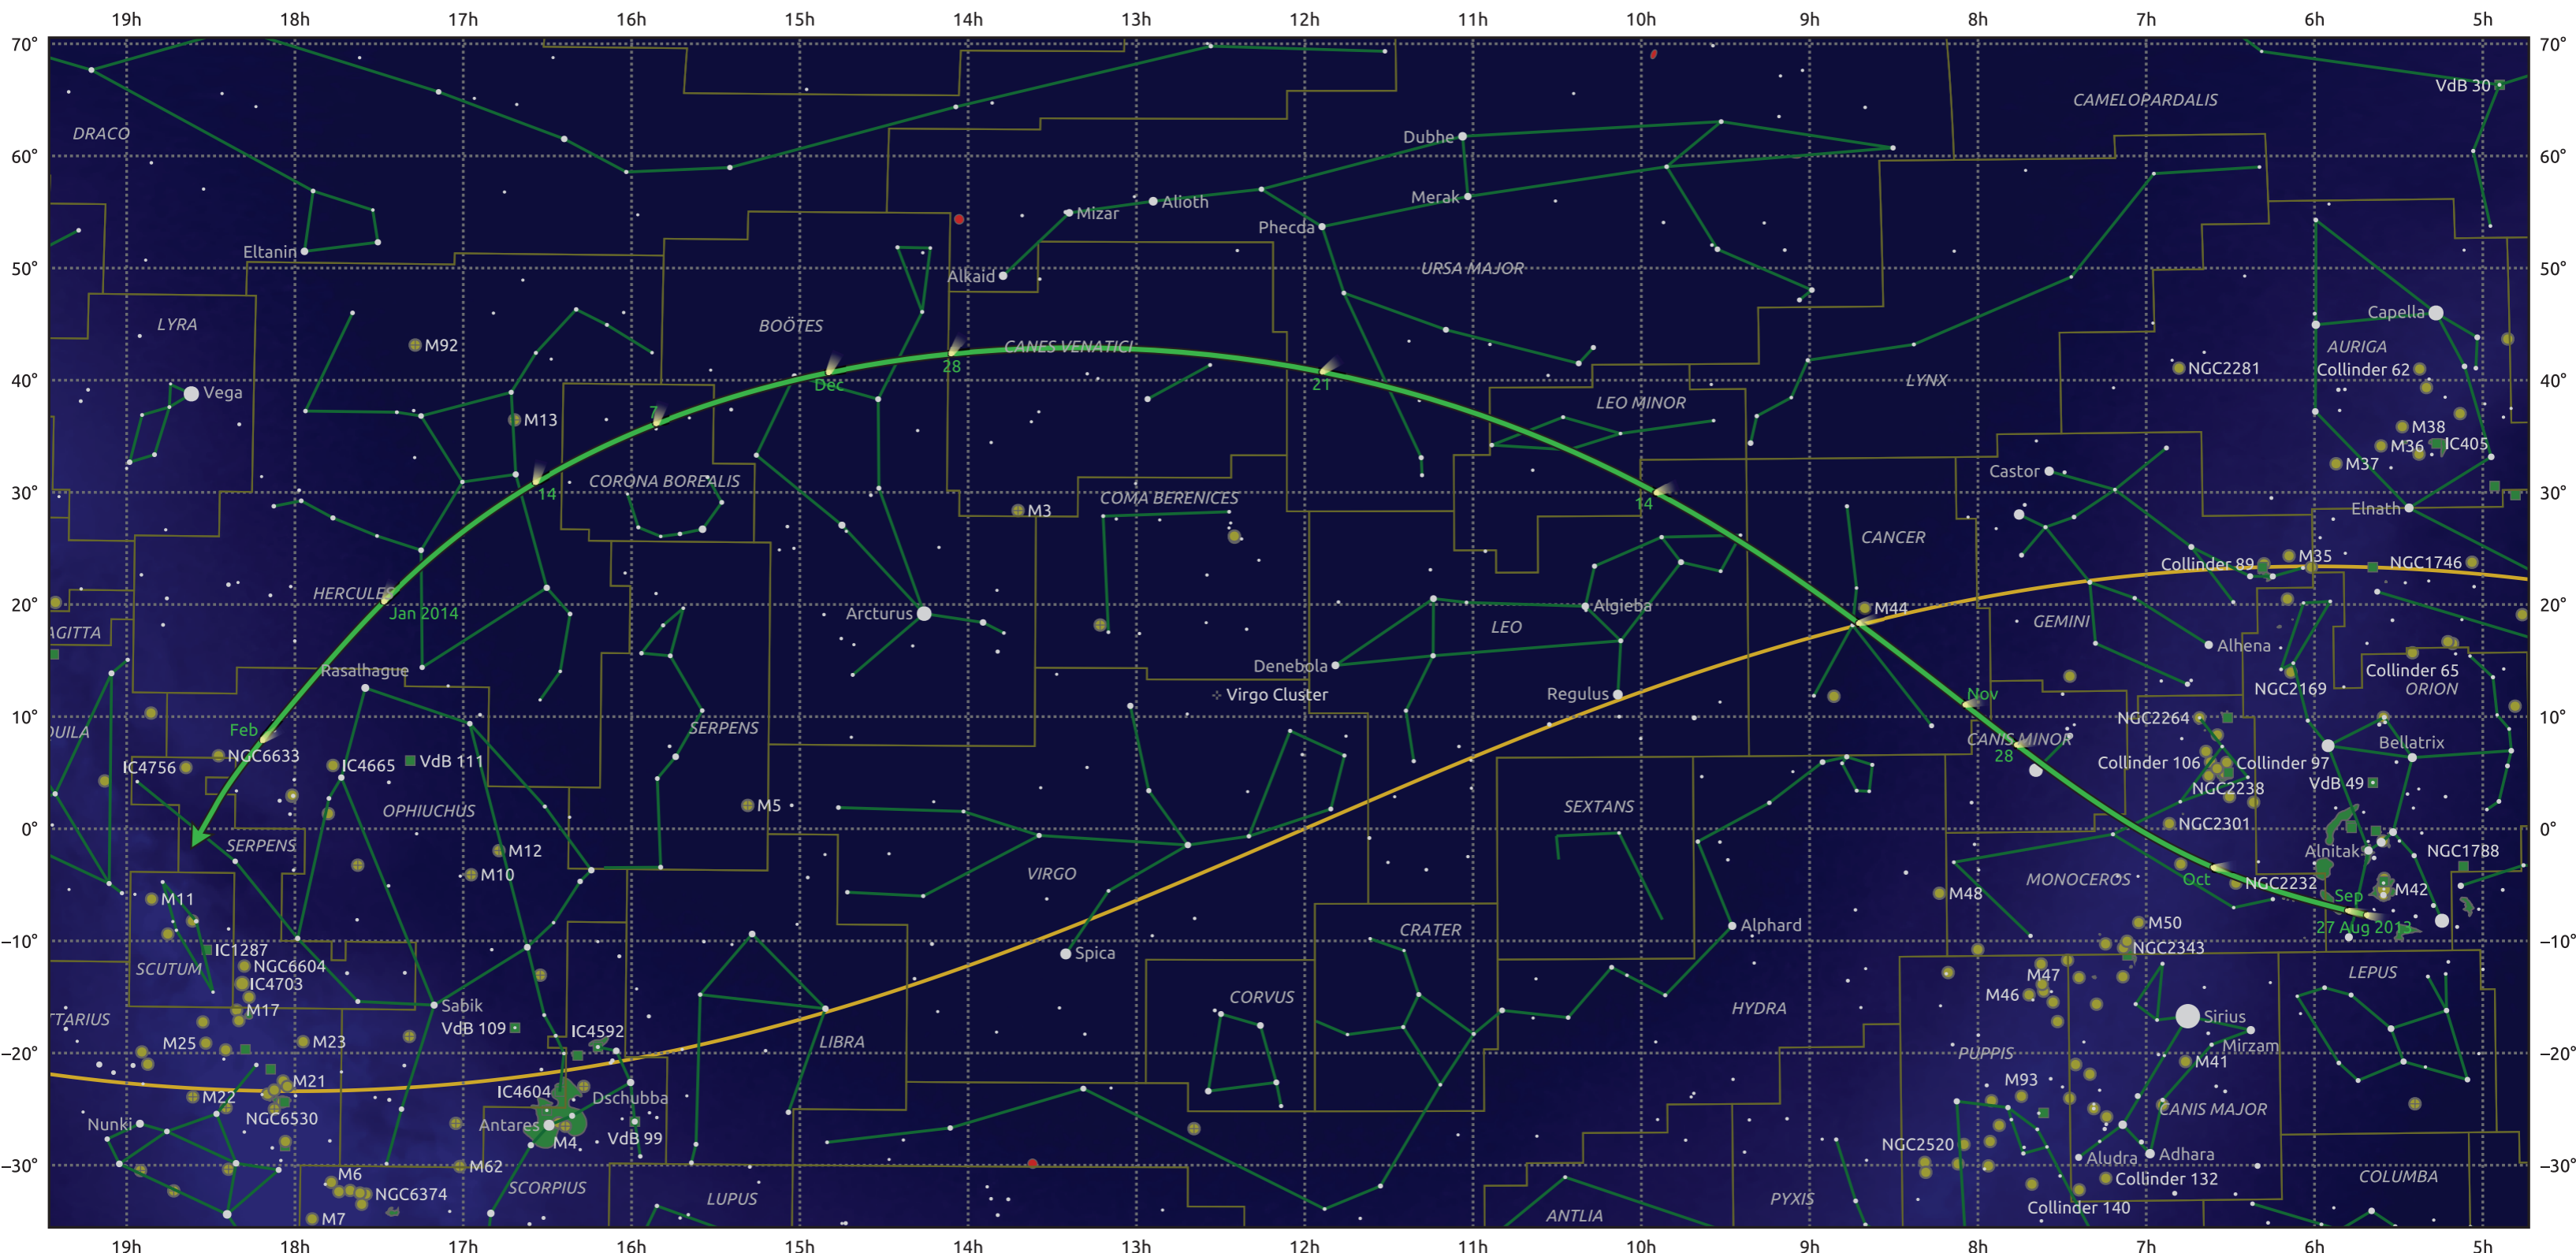

The path of C/2013 R1 (Lovejoy) starting on 27 Aug 2013

© Dominic Ford 2011–2025. Date markers placed at midnight UTC. Downloaded from <https://in-the-sky.org>

Magnitude scale: -5.0 -4.0 -3.0 -2.0 -1.0 0.0 -1.0 -2.0

— Ecliptic Plane

Galaxy Bright nebula Open cluster Globular cluster Planetary nebula

Date	Mag
2013 Sep 1	11.5
2013 Sep 14	10.8
2013 Sep 29	9.7
2013 Oct 12	8.7
2013 Oct 23	7.6
2013 Nov 1	6.5
2013 Nov 10	5.5
2013 Nov 24	4.5
2013 Dec 26	5.5
2014 Jan 1	5.8
2014 Jan 12	6.5
2014 Jan 27	7.5
2014 Feb 13	8.5