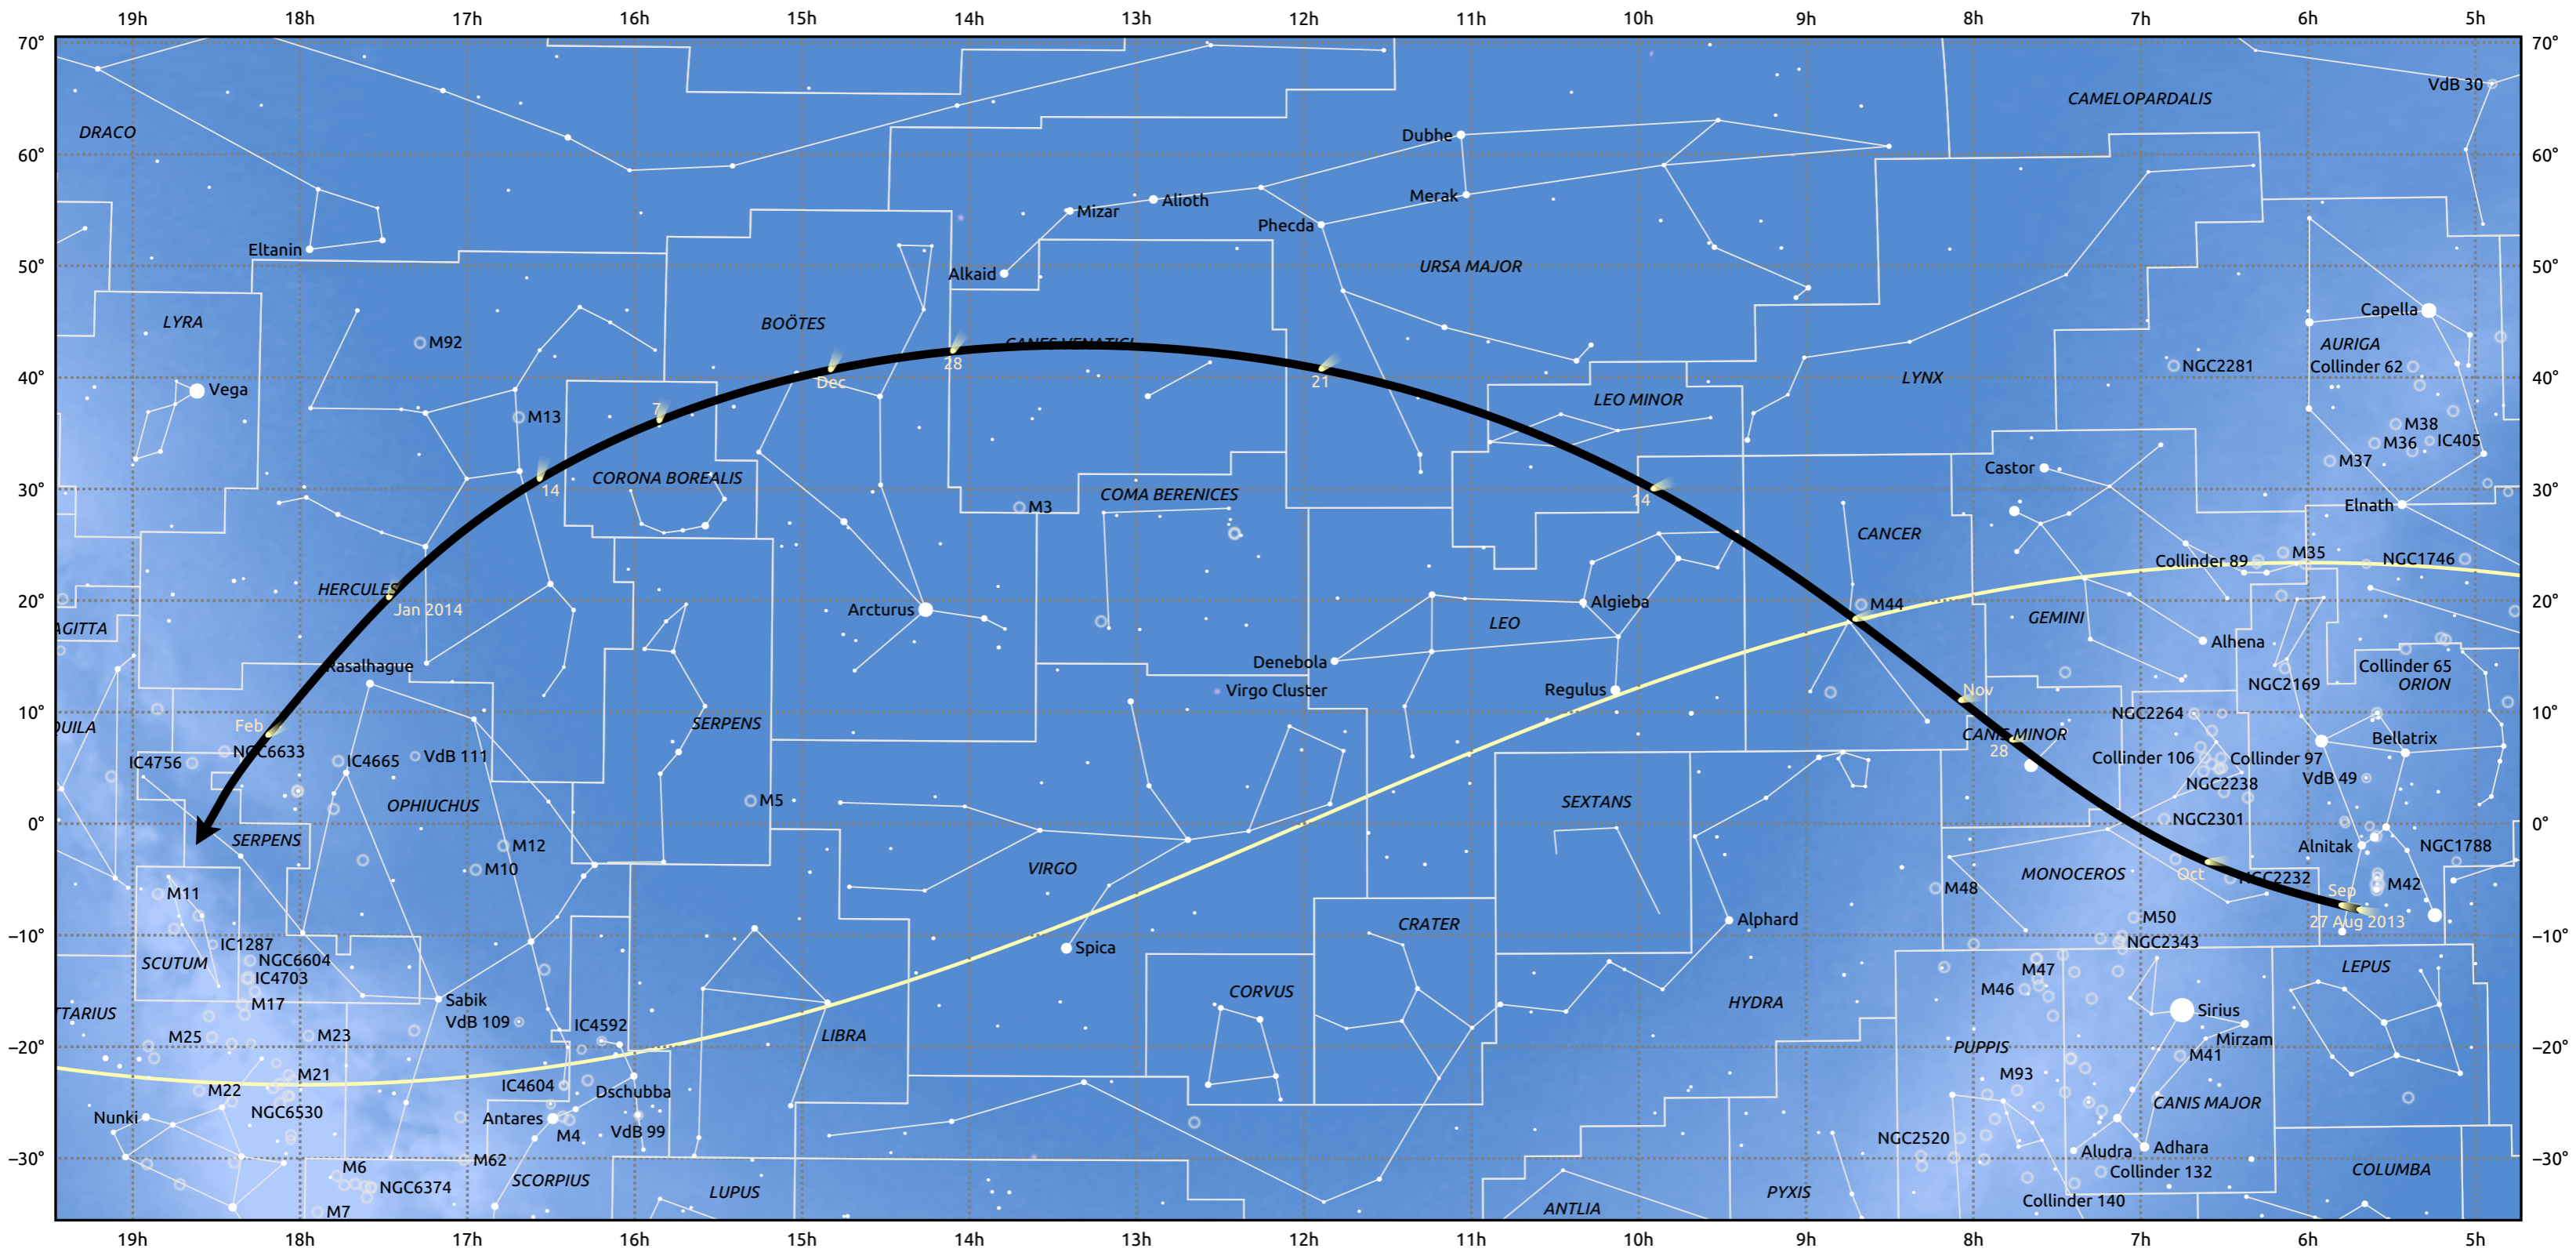

The path of C/2013 R1 (Lovejoy) starting on 27 Aug 2013

© Dominic Ford 2011–2025. Date markers placed at midnight UTC. Downloaded from <https://in-the-sky.org>

Magnitude scale: -5.0 -4.0 -3.0 -2.0 -1.0 0.0 -1.0 -2.0

Ecliptic Plane

Galaxy Bright nebula Open cluster Globular cluster Planetary nebula

Date	Mag
2013 Sep 1	11.5
2013 Sep 14	10.8
2013 Sep 29	9.7
2013 Oct 12	8.7
2013 Oct 23	7.6
2013 Nov 1	6.5
2013 Nov 10	5.5
2013 Nov 24	4.5
2013 Dec 26	5.5
2014 Jan 1	5.8
2014 Jan 12	6.5
2014 Jan 27	7.5
2014 Feb 13	8.5