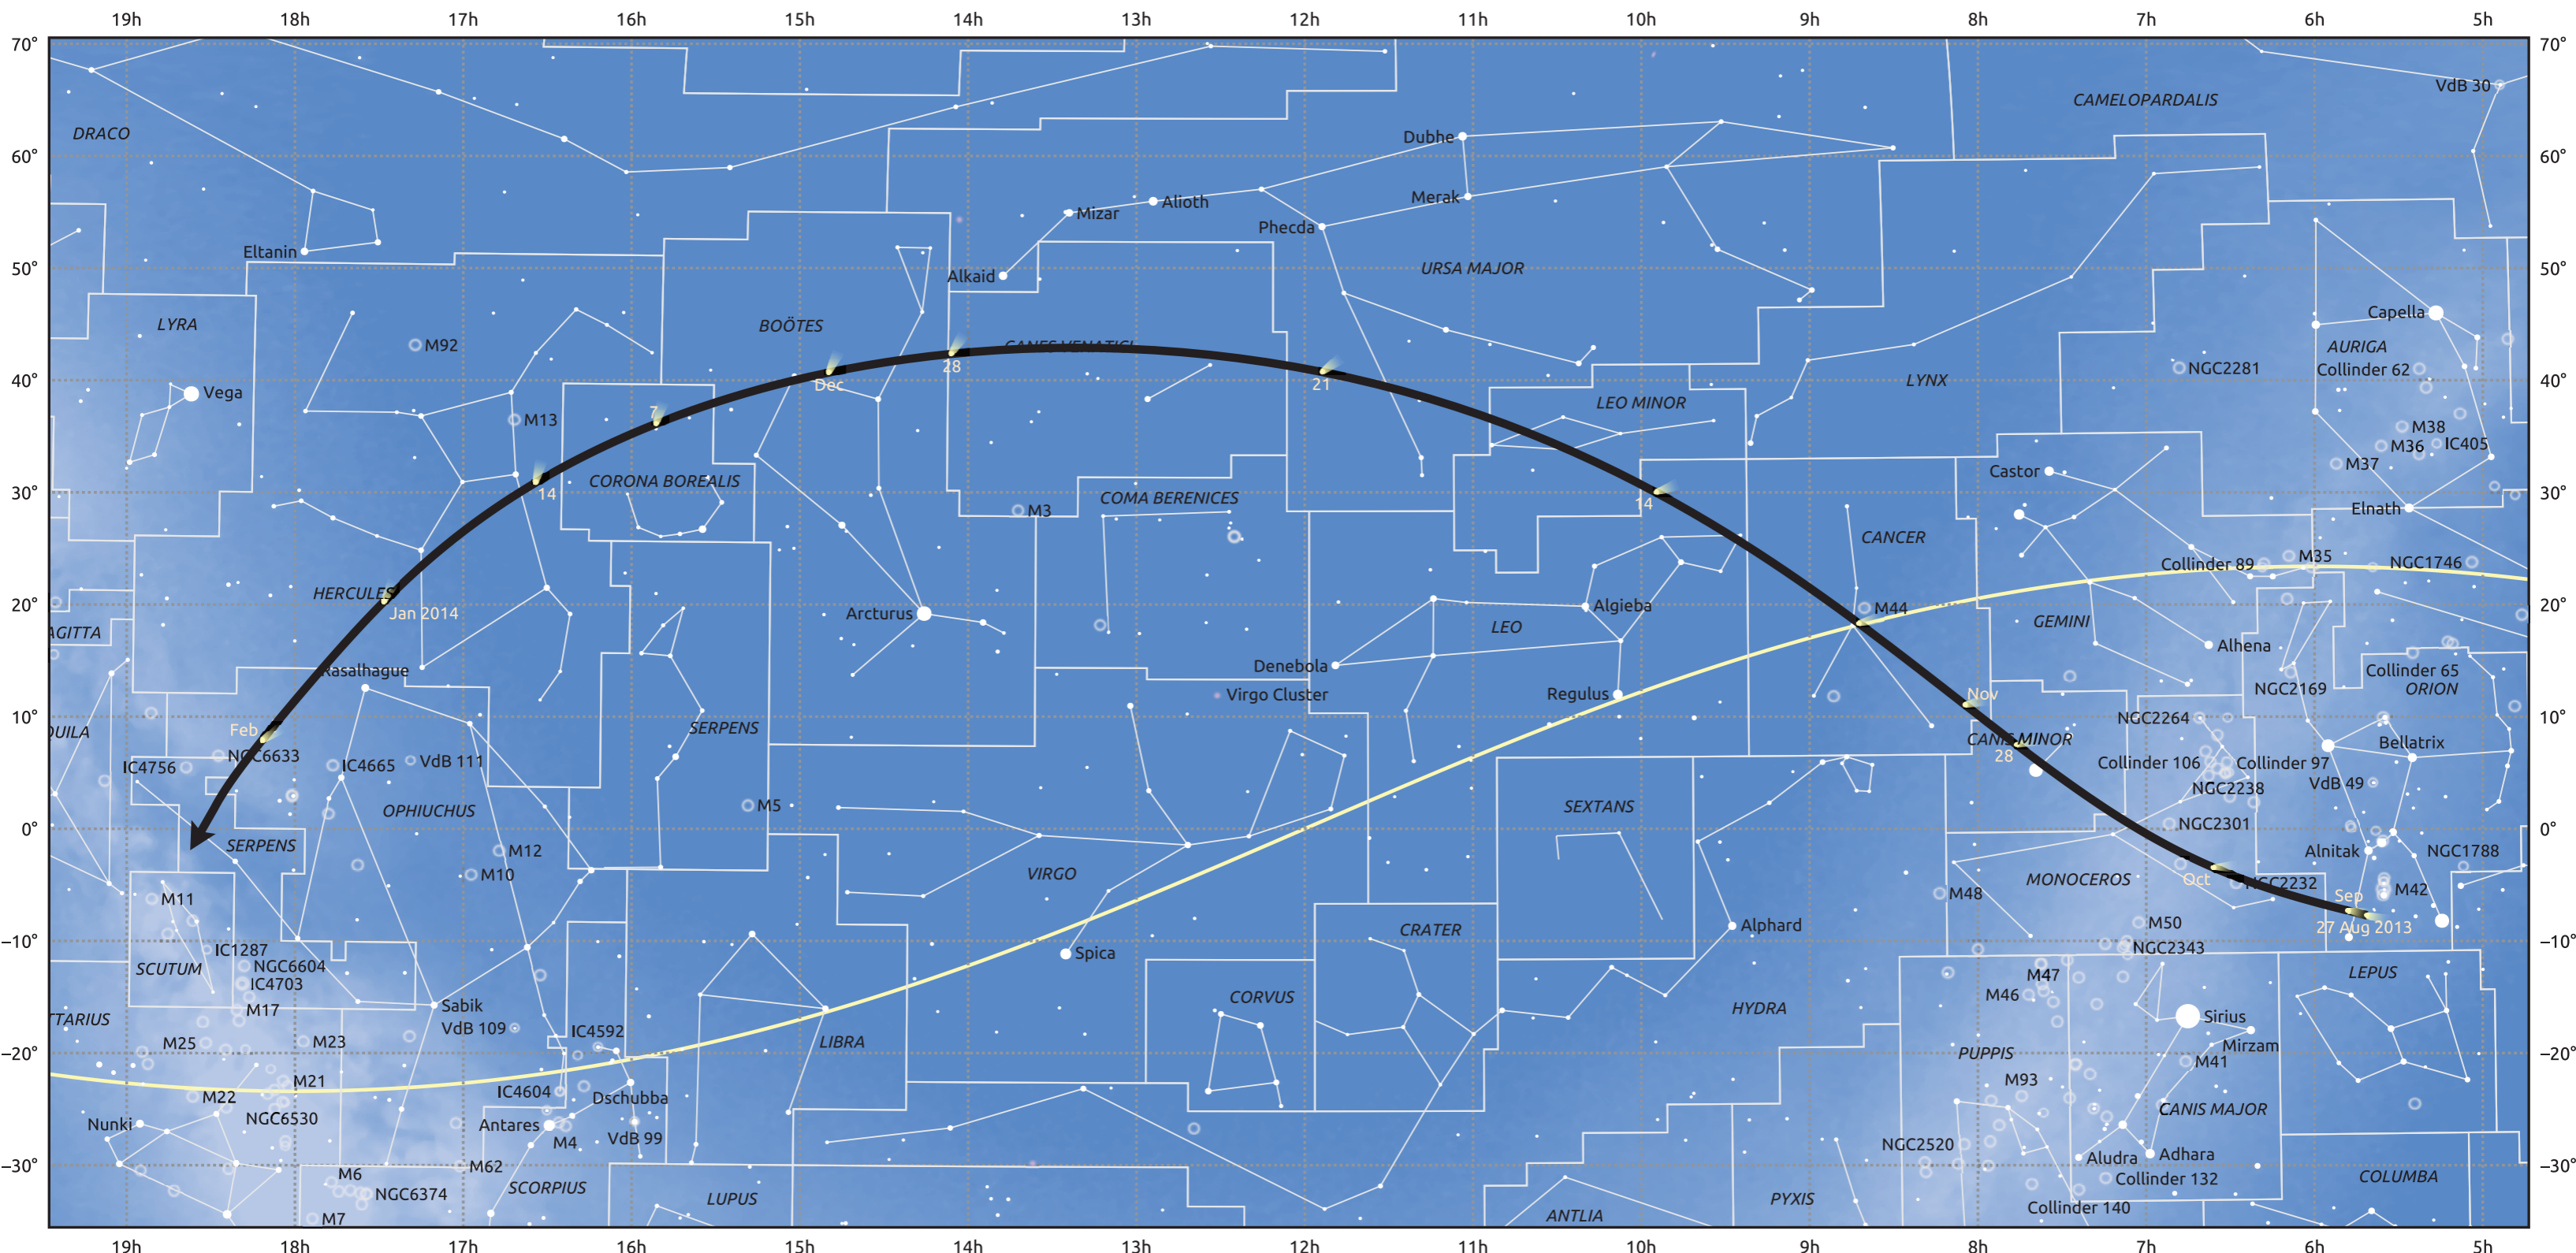

The path of C/2013 R1 (Lovejoy) starting on 27 Aug 2013

© Dominic Ford 2011–2025. Date markers placed at midnight UTC. Downloaded from <https://in-the-sky.org>

Magnitude scale: -5.0 -4.0 -3.0 -2.0 -1.0 0.0 -1.0 -2.0

Ecliptic Plane

Galaxy Bright nebula Open cluster Globular cluster Planetary nebula

Date	Mag
2013 Sep 1	11.5
2013 Sep 14	10.8
2013 Sep 29	9.7
2013 Oct 12	8.7
2013 Oct 23	7.6
2013 Nov 1	6.5
2013 Nov 10	5.5
2013 Nov 24	4.5
2013 Dec 26	5.5
2014 Jan 1	5.8
2014 Jan 12	6.5
2014 Jan 27	7.5
2014 Feb 13	8.5