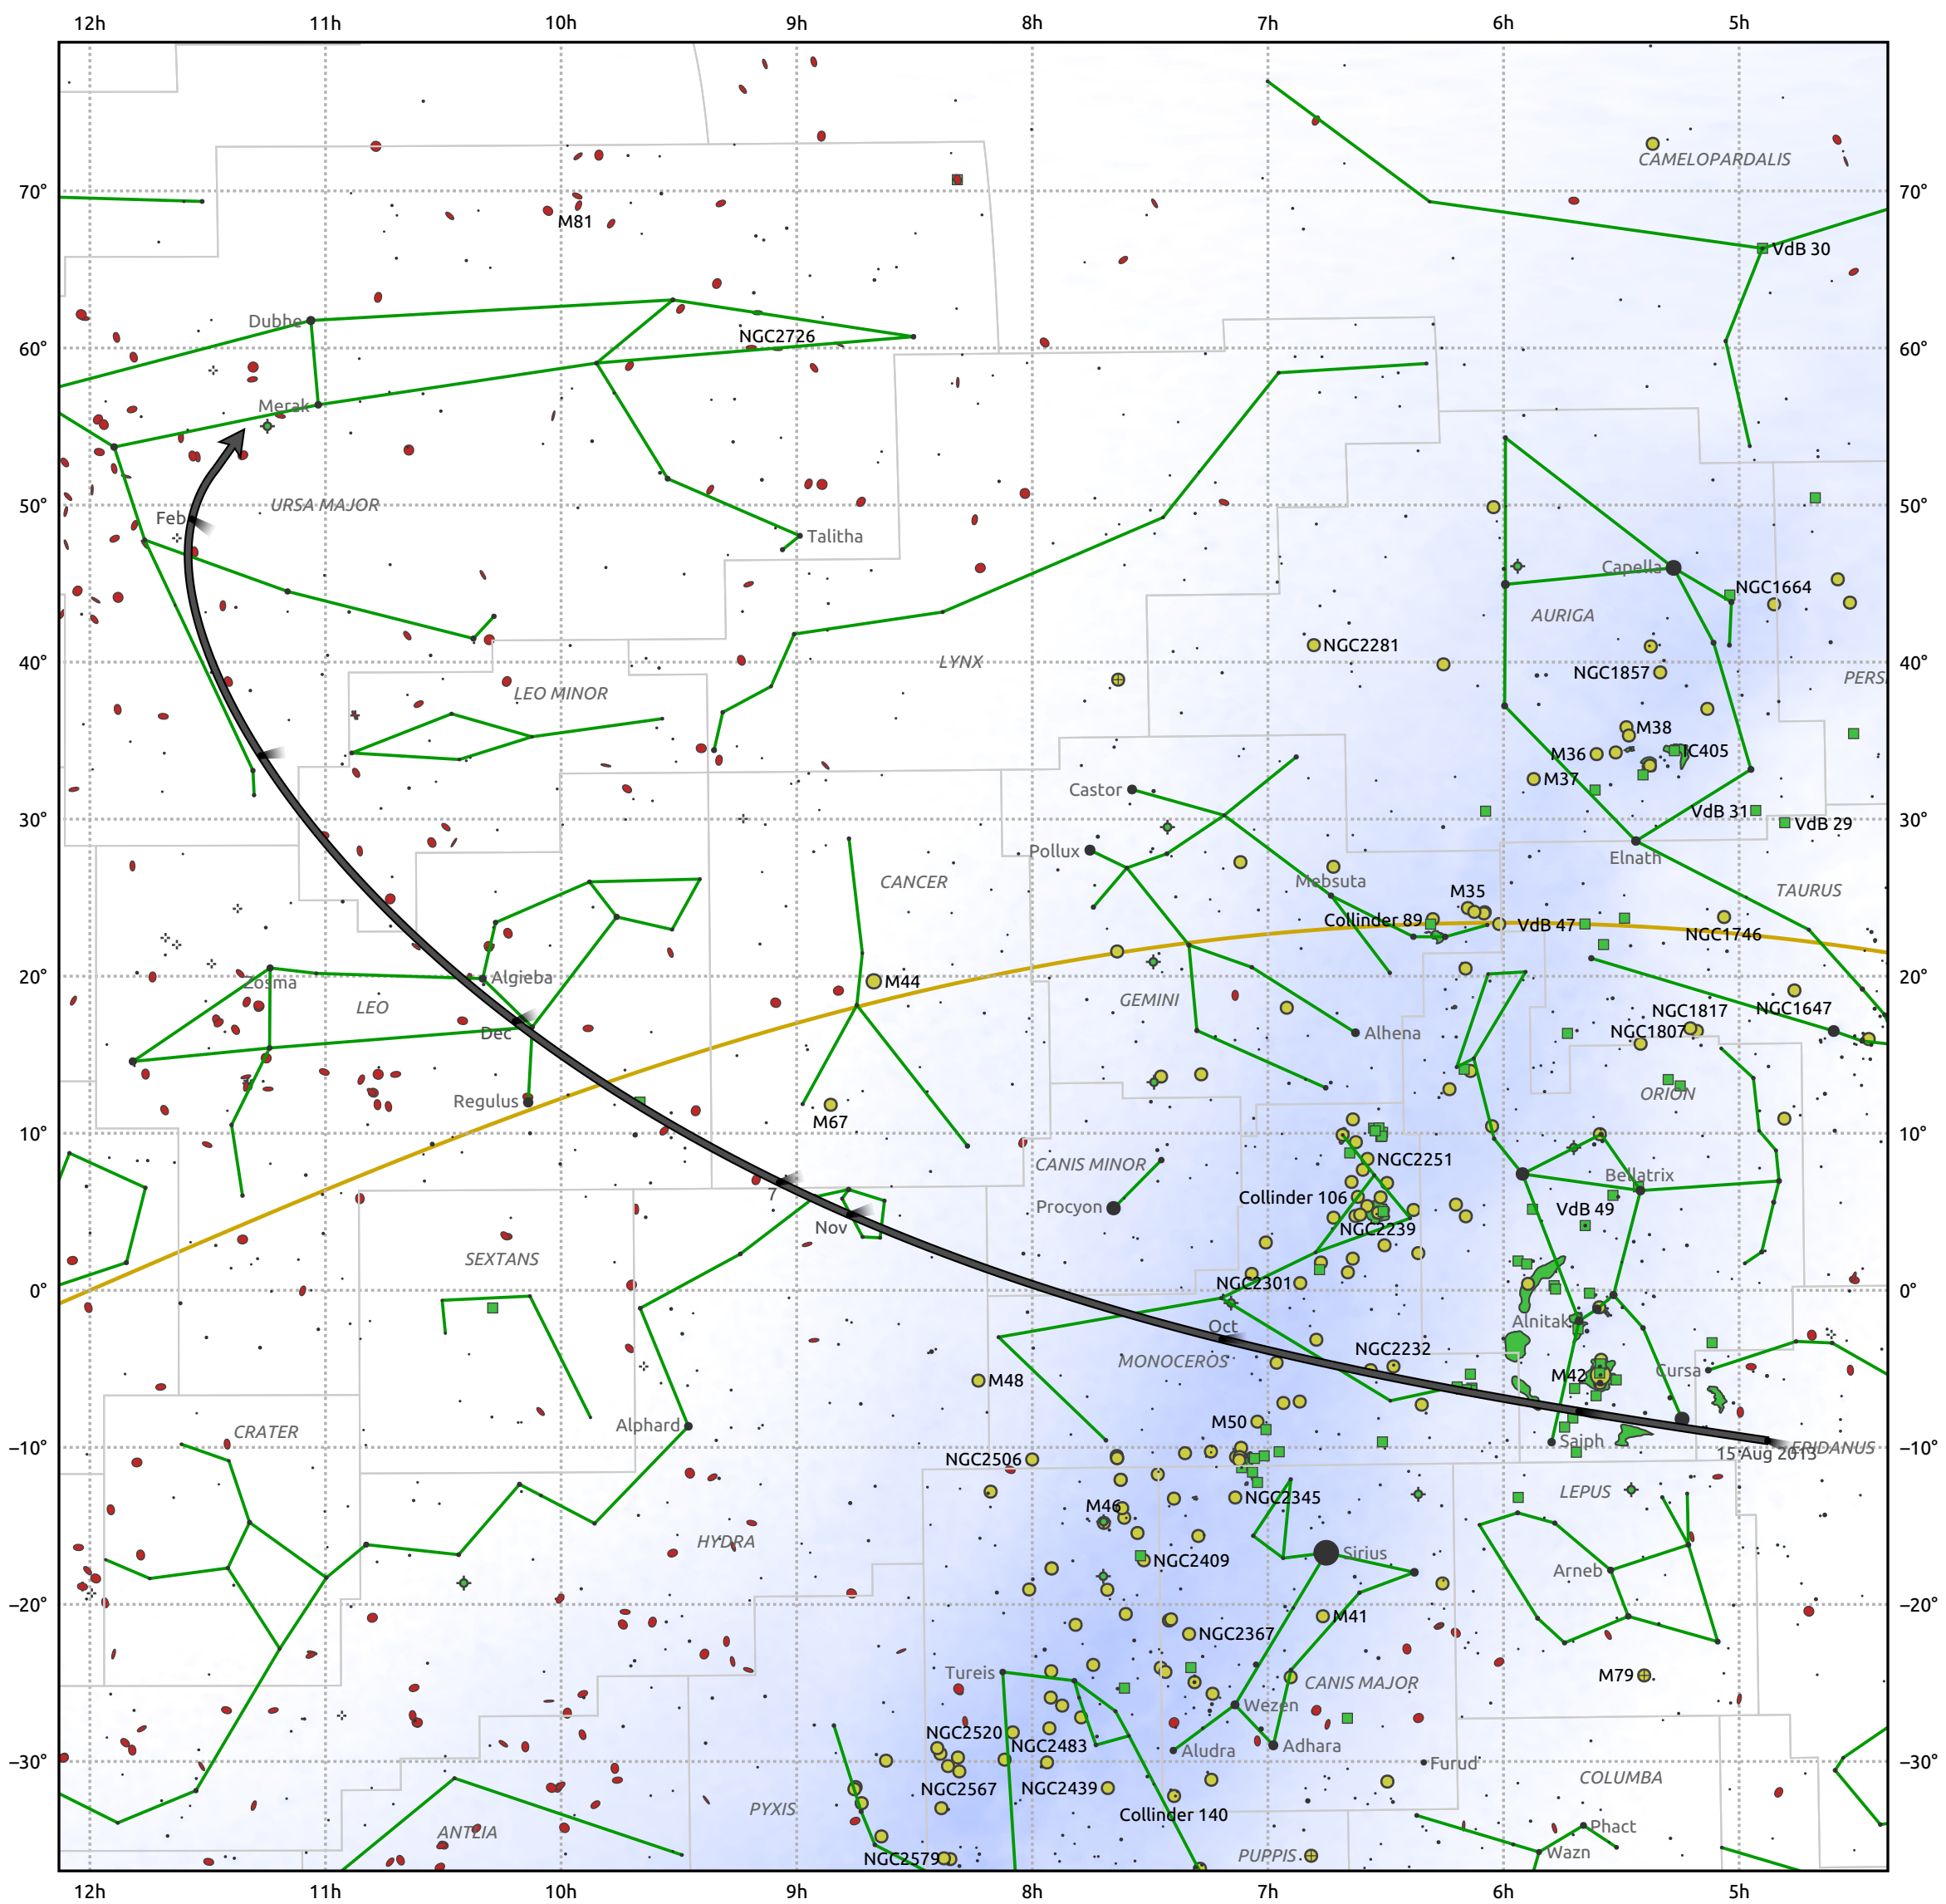

The path of C/2013 V3 (Nevski) starting on 15 Aug 2013

© Dominic Ford 2011–2025. Date markers placed at midnight UTC. Downloaded from <https://in-the-sky.org>

Magnitude scale: -6.0 -5.0 -4.0 -3.0 -2.0 -1.0 0.0 -1.0 -2.0

— Ecliptic Plane

● Galaxy
 ■ Bright nebula
 ● Open cluster
 ⊕ Globular cluster
 ◆ Planetary nebula

Date	Mag
2013 Sep 1	11.5
2013 Sep 10	11.2
2013 Oct 14	10.2
2013 Nov 1	9.9
2014 Jan 1	10.6
2014 Jan 18	11.2
2014 Feb 11	12.2