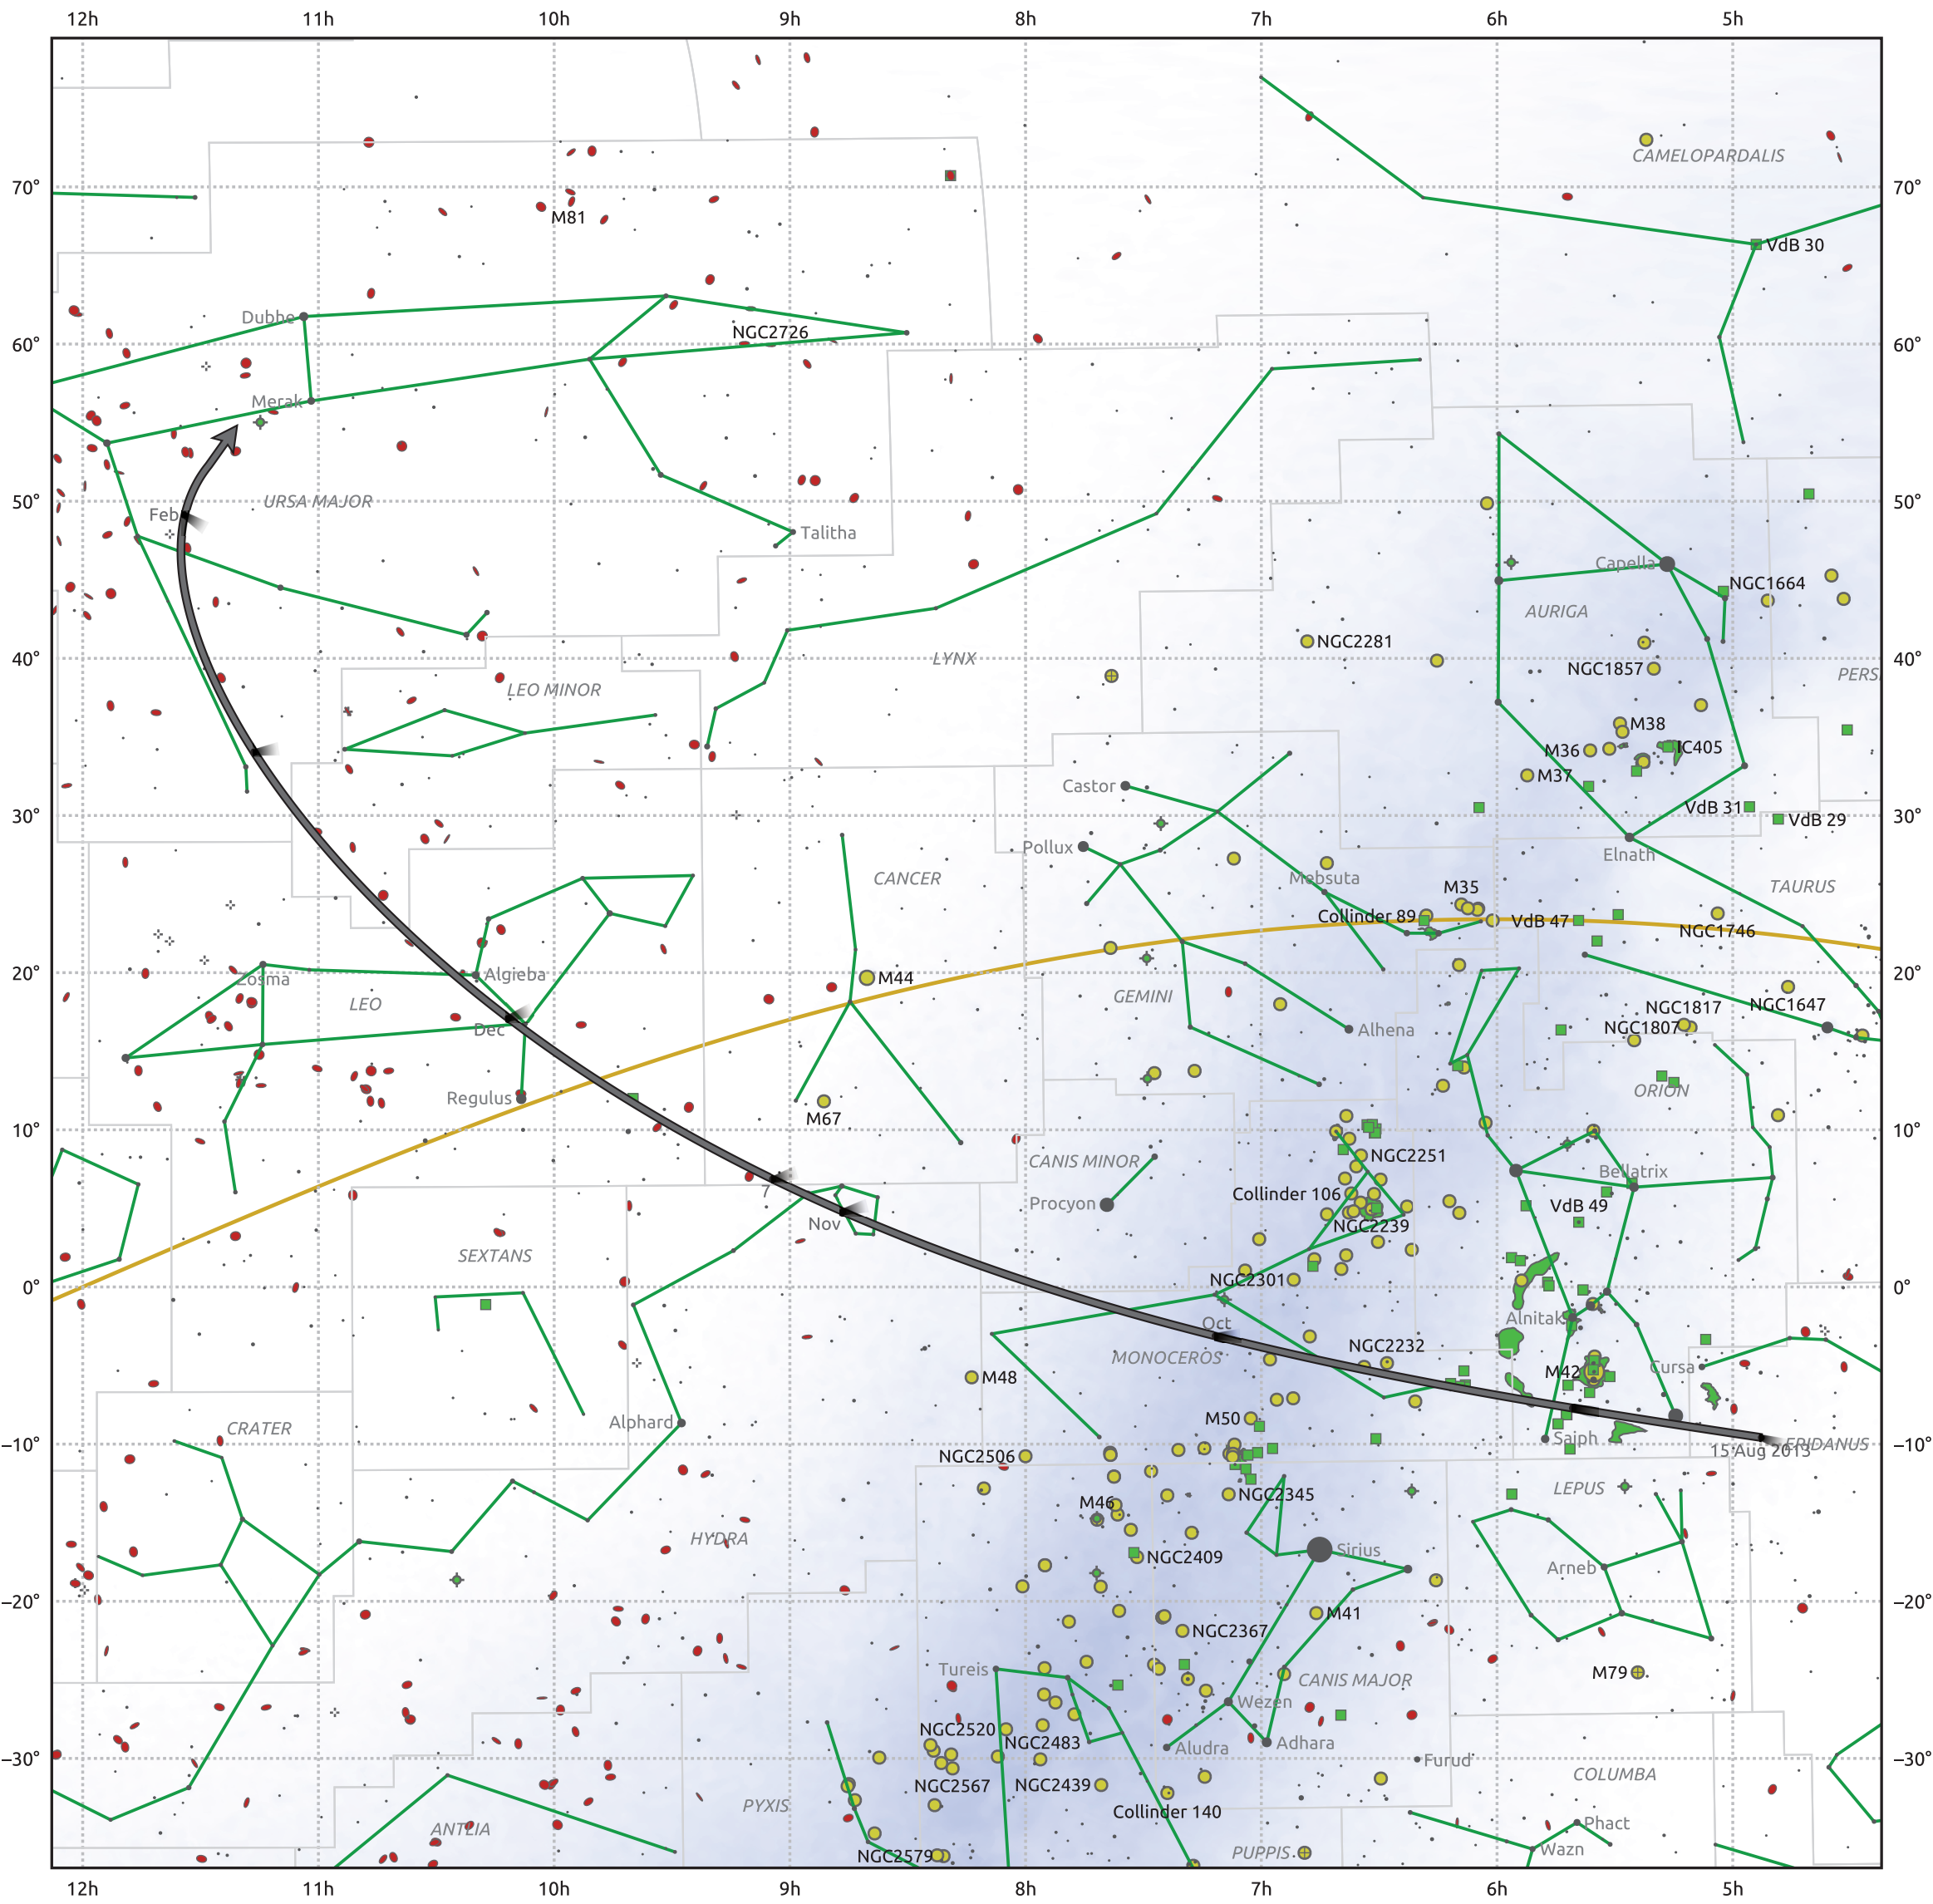

The path of C/2013 V3 (Nevski) starting on 15 Aug 2013

© Dominic Ford 2011–2025. Date markers placed at midnight UTC. Downloaded from <https://in-the-sky.org>

Magnitude scale: ● -6.0 ● -5.0 ● -4.0 ● -3.0 ● -2.0 ● -1.0 ● -0.0 ● -1.0 ● -2.0

— Ecliptic Plane

● Galaxy ■ Bright nebula ● Open cluster ● Globular cluster ◆ Planetary nebula

Date	Mag
2013 Sep 1	11.5
2013 Sep 10	11.2
2013 Oct 14	10.2
2013 Nov 1	9.9
2014 Jan 1	10.6
2014 Jan 18	11.2
2014 Feb 11	12.2