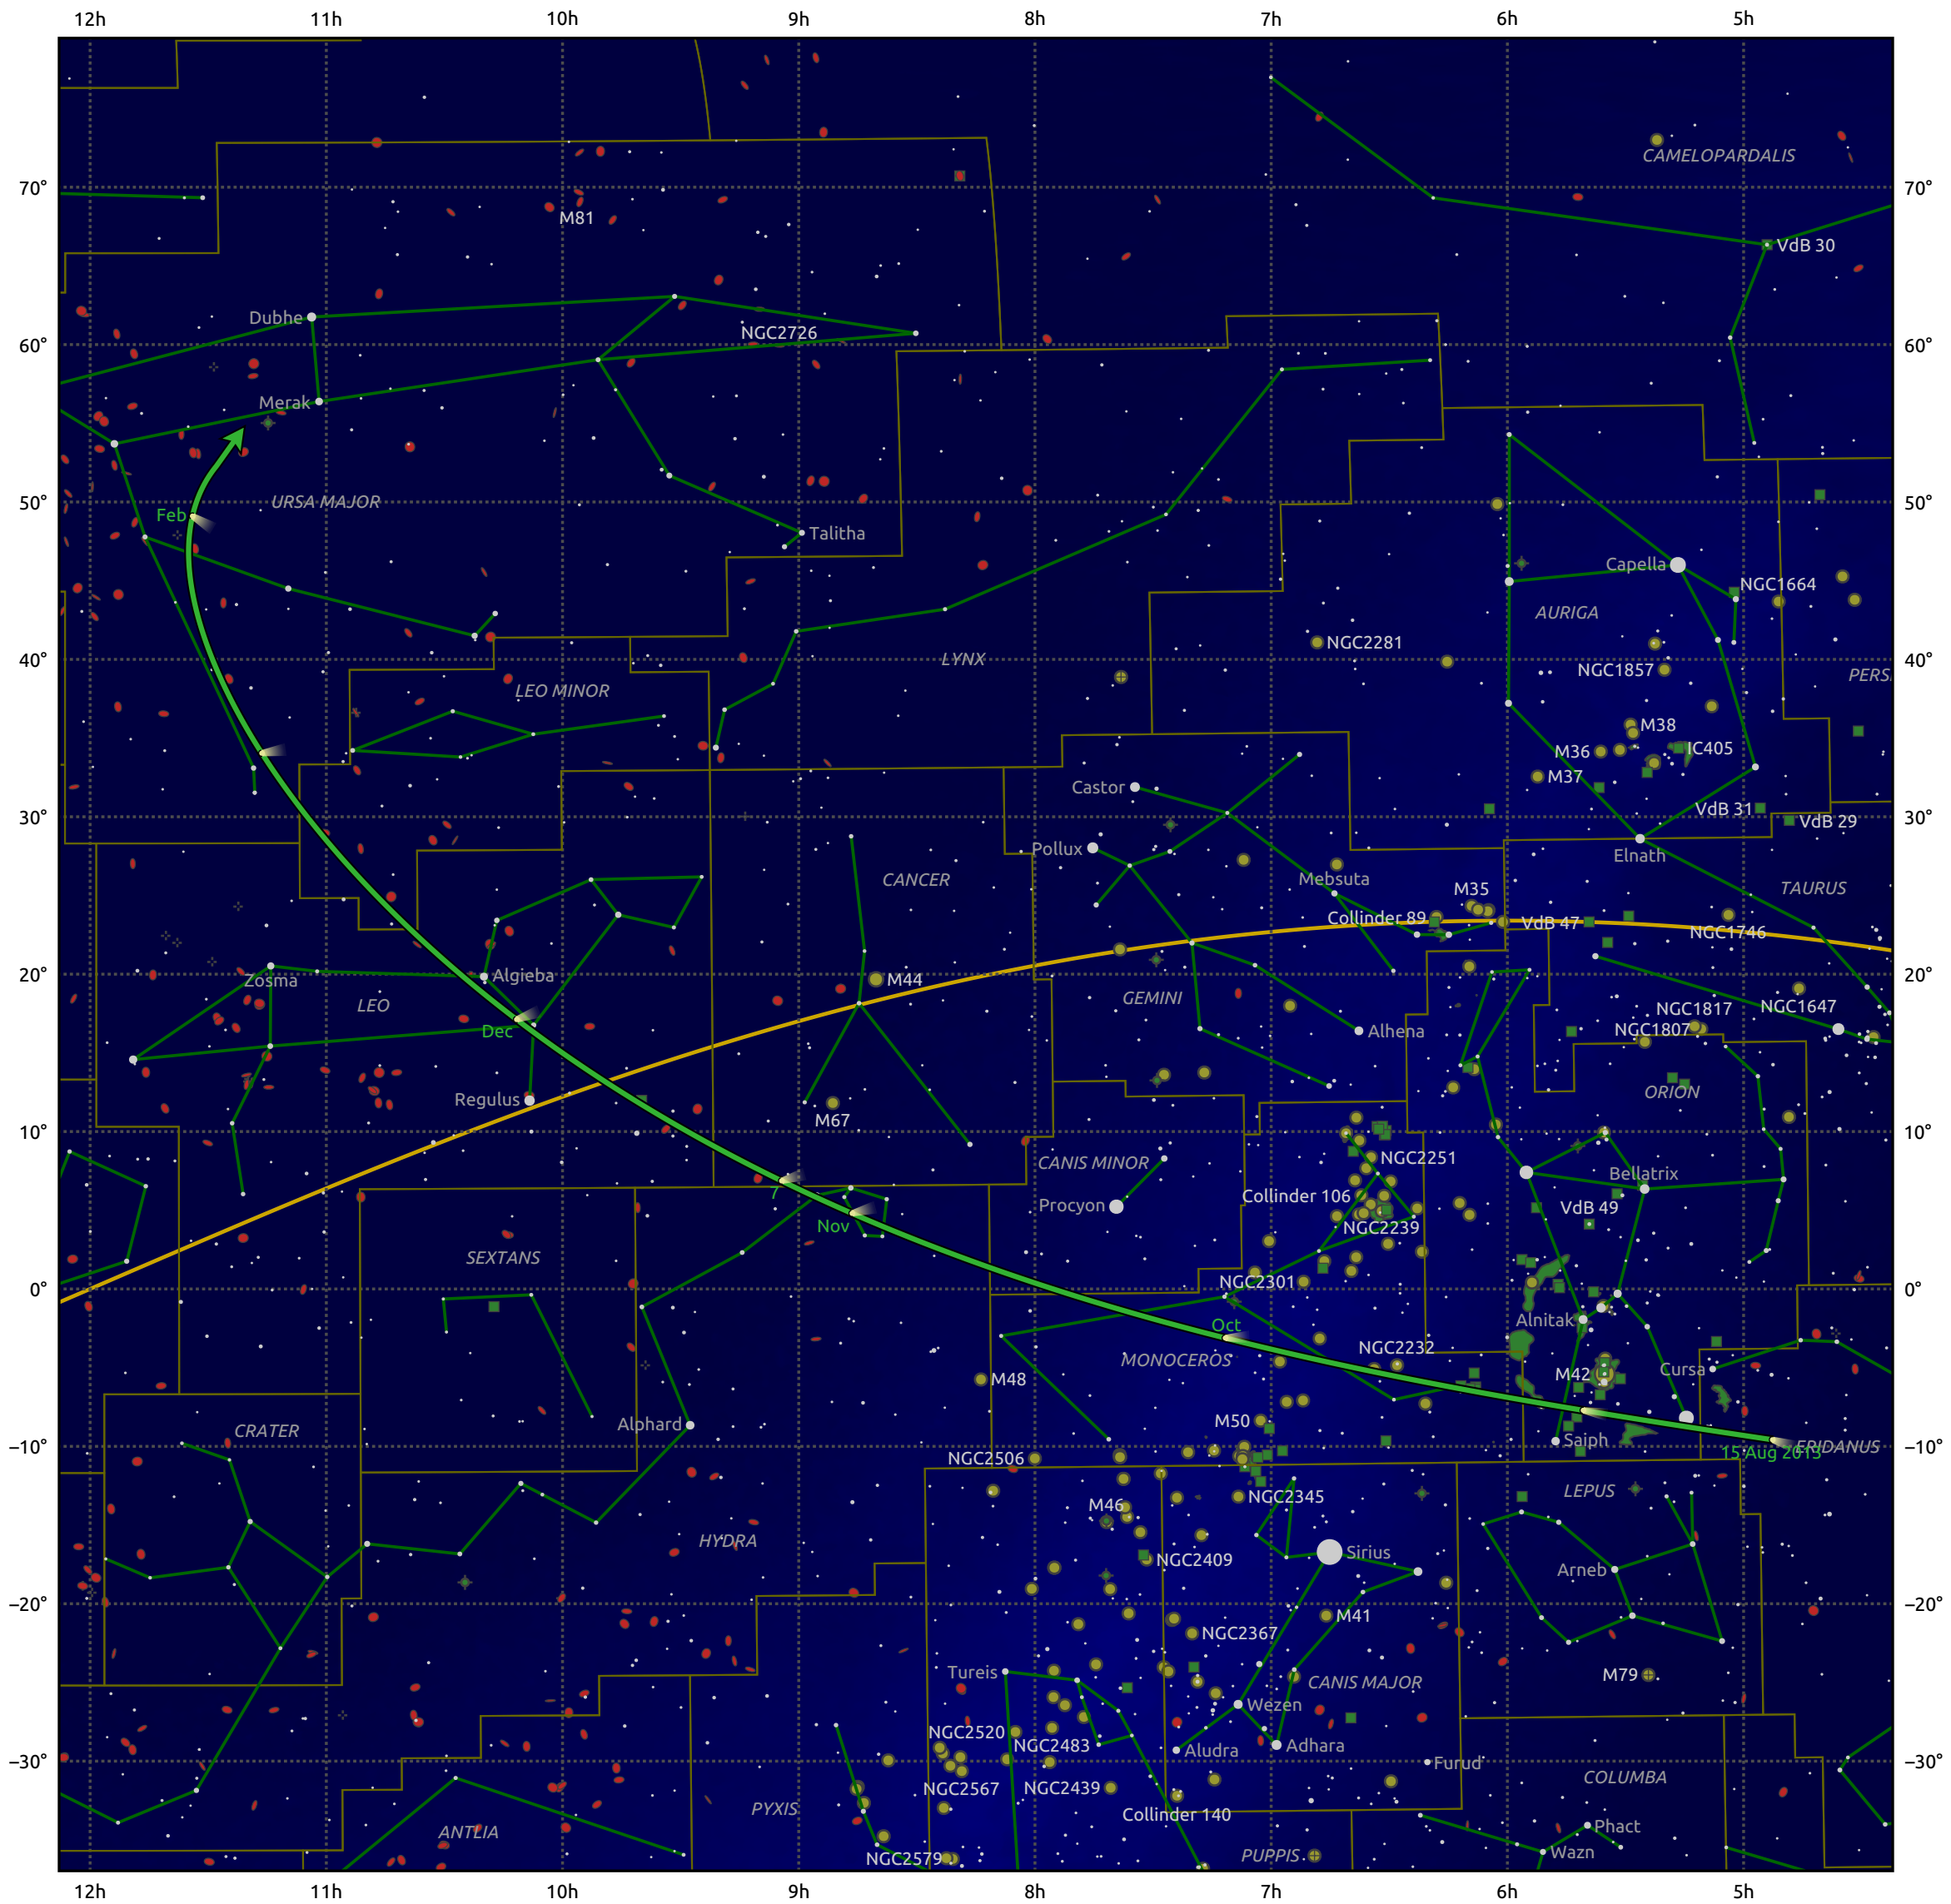

The path of C/2013 V3 (Nevski) starting on 15 Aug 2013

© Dominic Ford 2011–2025. Date markers placed at midnight UTC. Downloaded from <https://in-the-sky.org>

Magnitude scale: -6.0 -5.0 -4.0 -3.0 -2.0 -1.0 0.0 -1.0 -2.0

— Ecliptic Plane

Galaxy Bright nebula Open cluster Globular cluster Planetary nebula

Date	Mag
2013 Sep 1	11.5
2013 Sep 10	11.2
2013 Oct 14	10.2
2013 Nov 1	9.9
2014 Jan 1	10.6
2014 Jan 18	11.2
2014 Feb 11	12.2