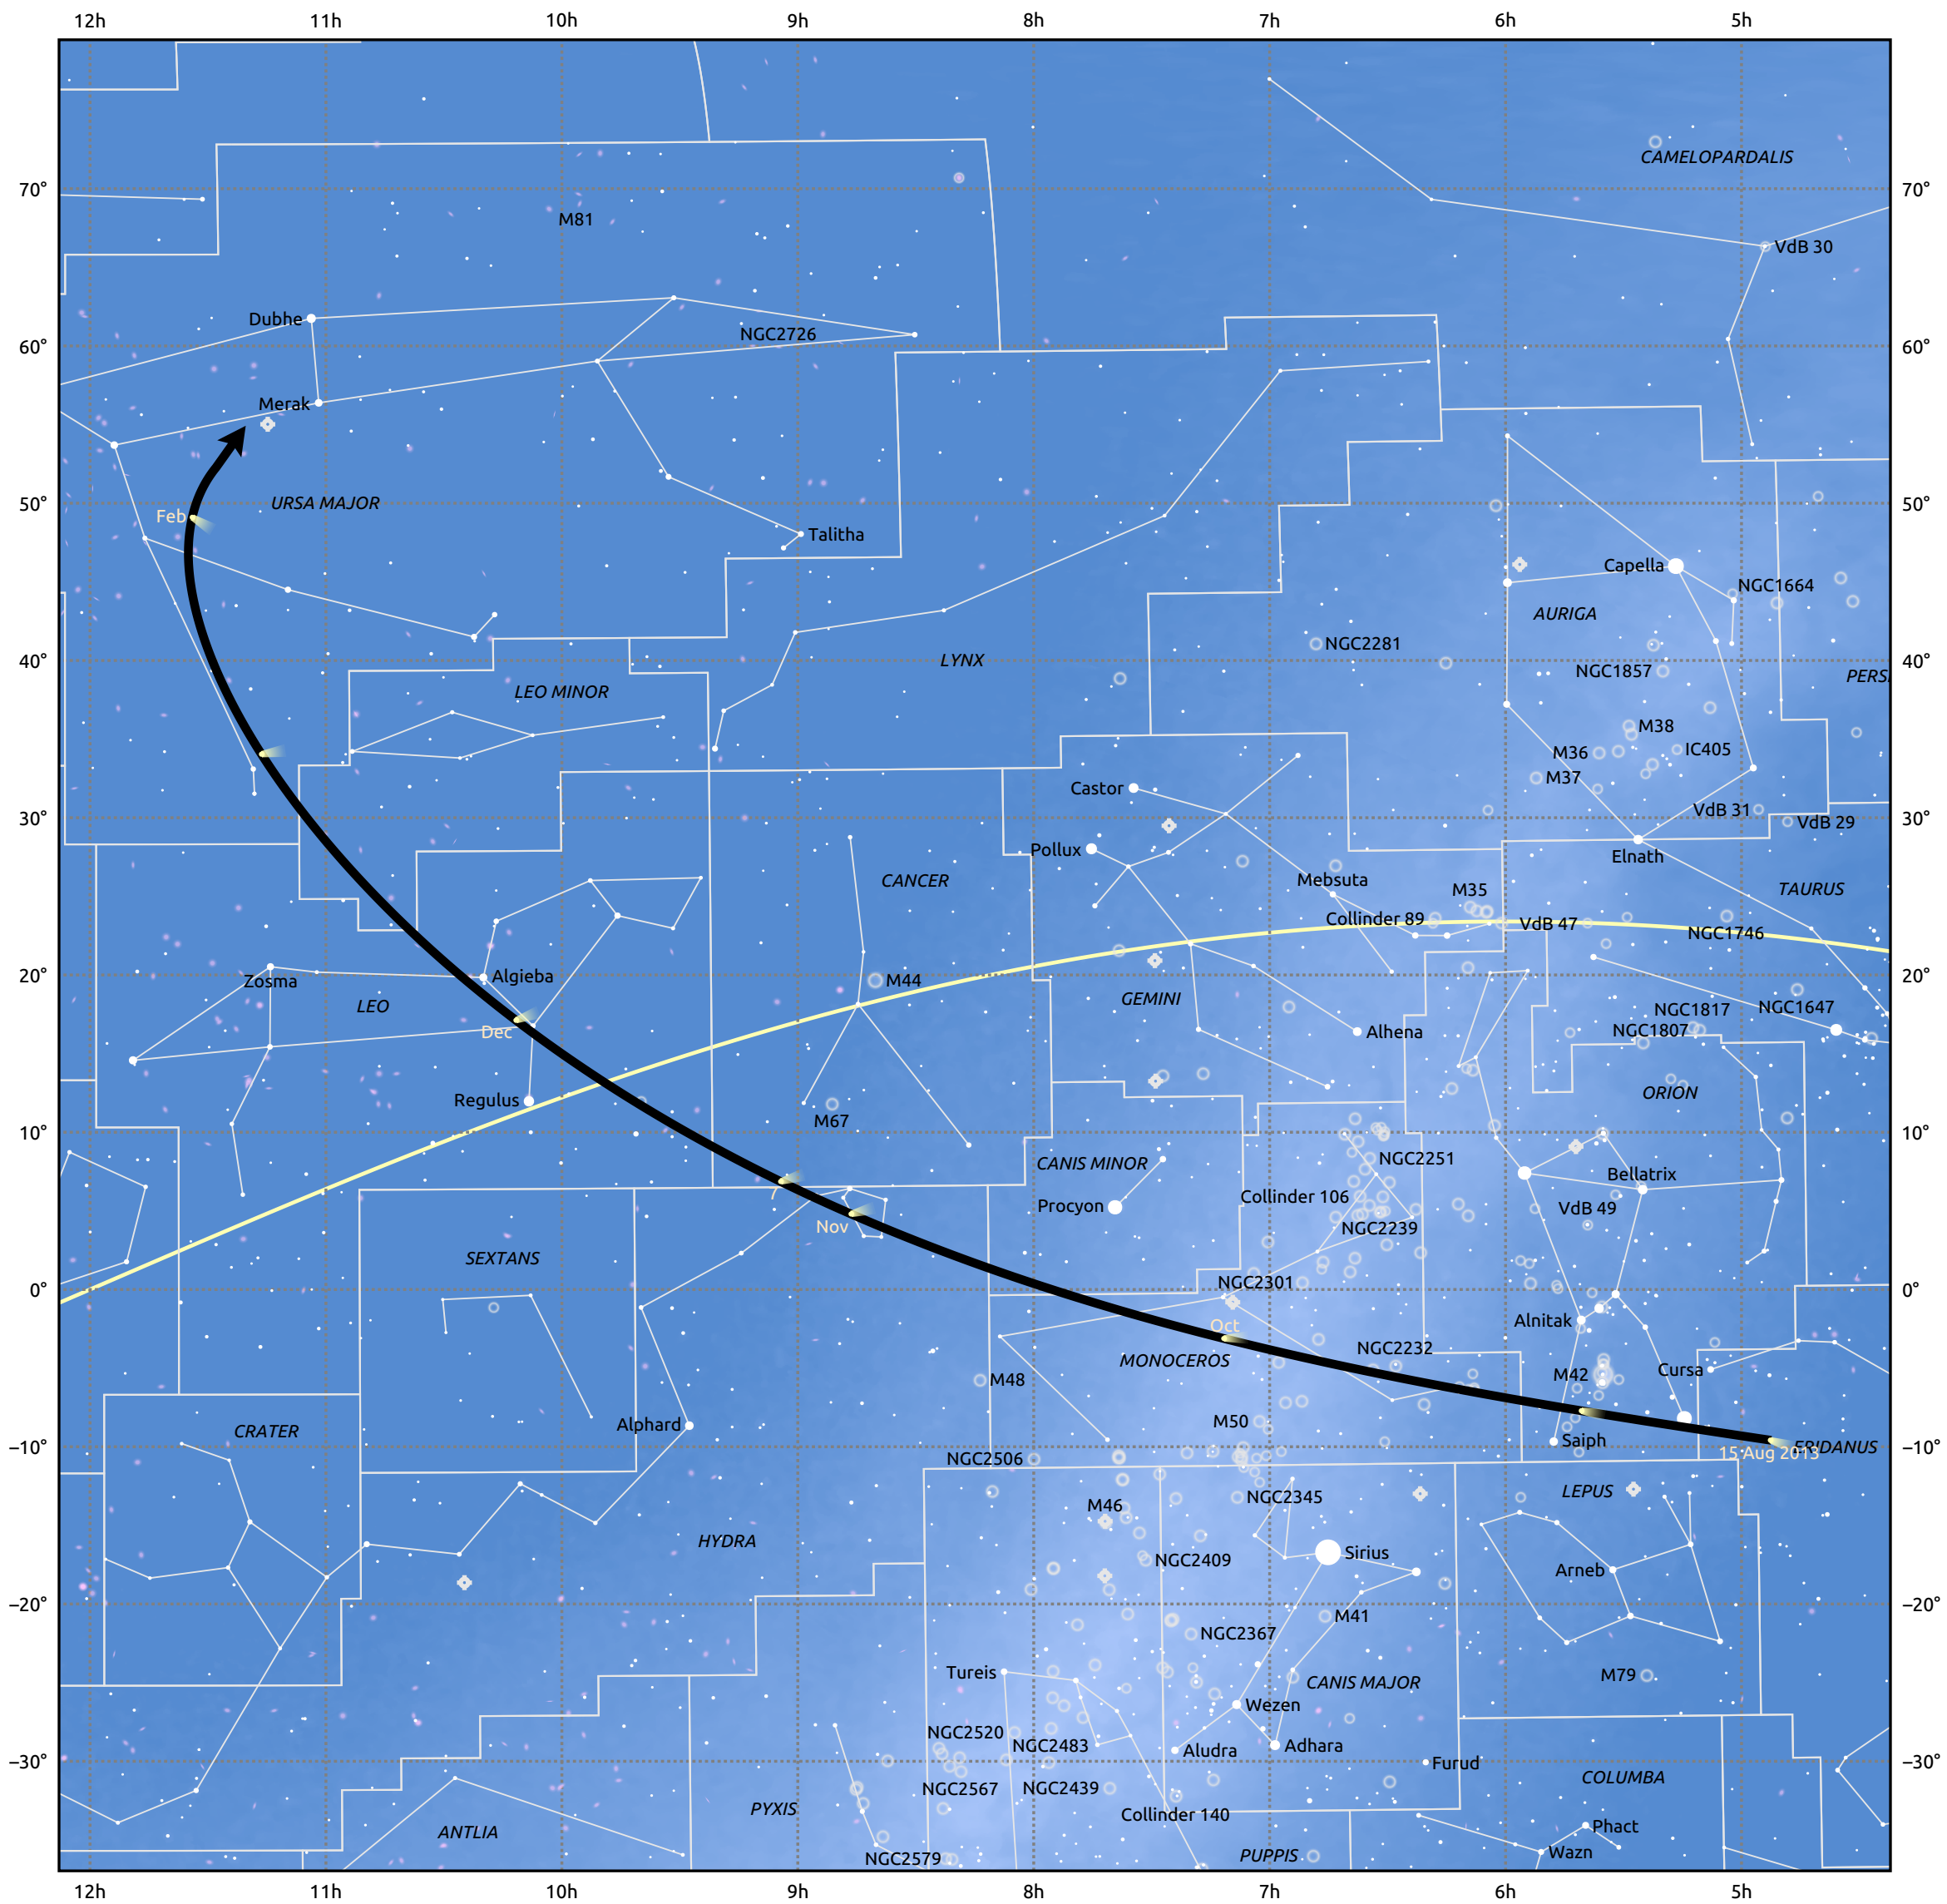

# The path of C/2013 V3 (Nevski) starting on 15 Aug 2013

© Dominic Ford 2011–2025. Date markers placed at midnight UTC. Downloaded from <https://in-the-sky.org>

Magnitude scale: · 6.0 · 5.0 · 4.0 · 3.0 · 2.0 · 1.0 · 0.0 · -1.0 · -2.0

— Ecliptic Plane

Galaxy    ◉ Bright nebula    ◉ Open cluster    ◉ Globular cluster    ◈ Planetary nebula

Date	Mag
2013 Sep 1	11.5
2013 Sep 10	11.2
2013 Oct 14	10.2
2013 Nov 1	9.9
2014 Jan 1	10.6
2014 Jan 18	11.2
2014 Feb 11	12.2