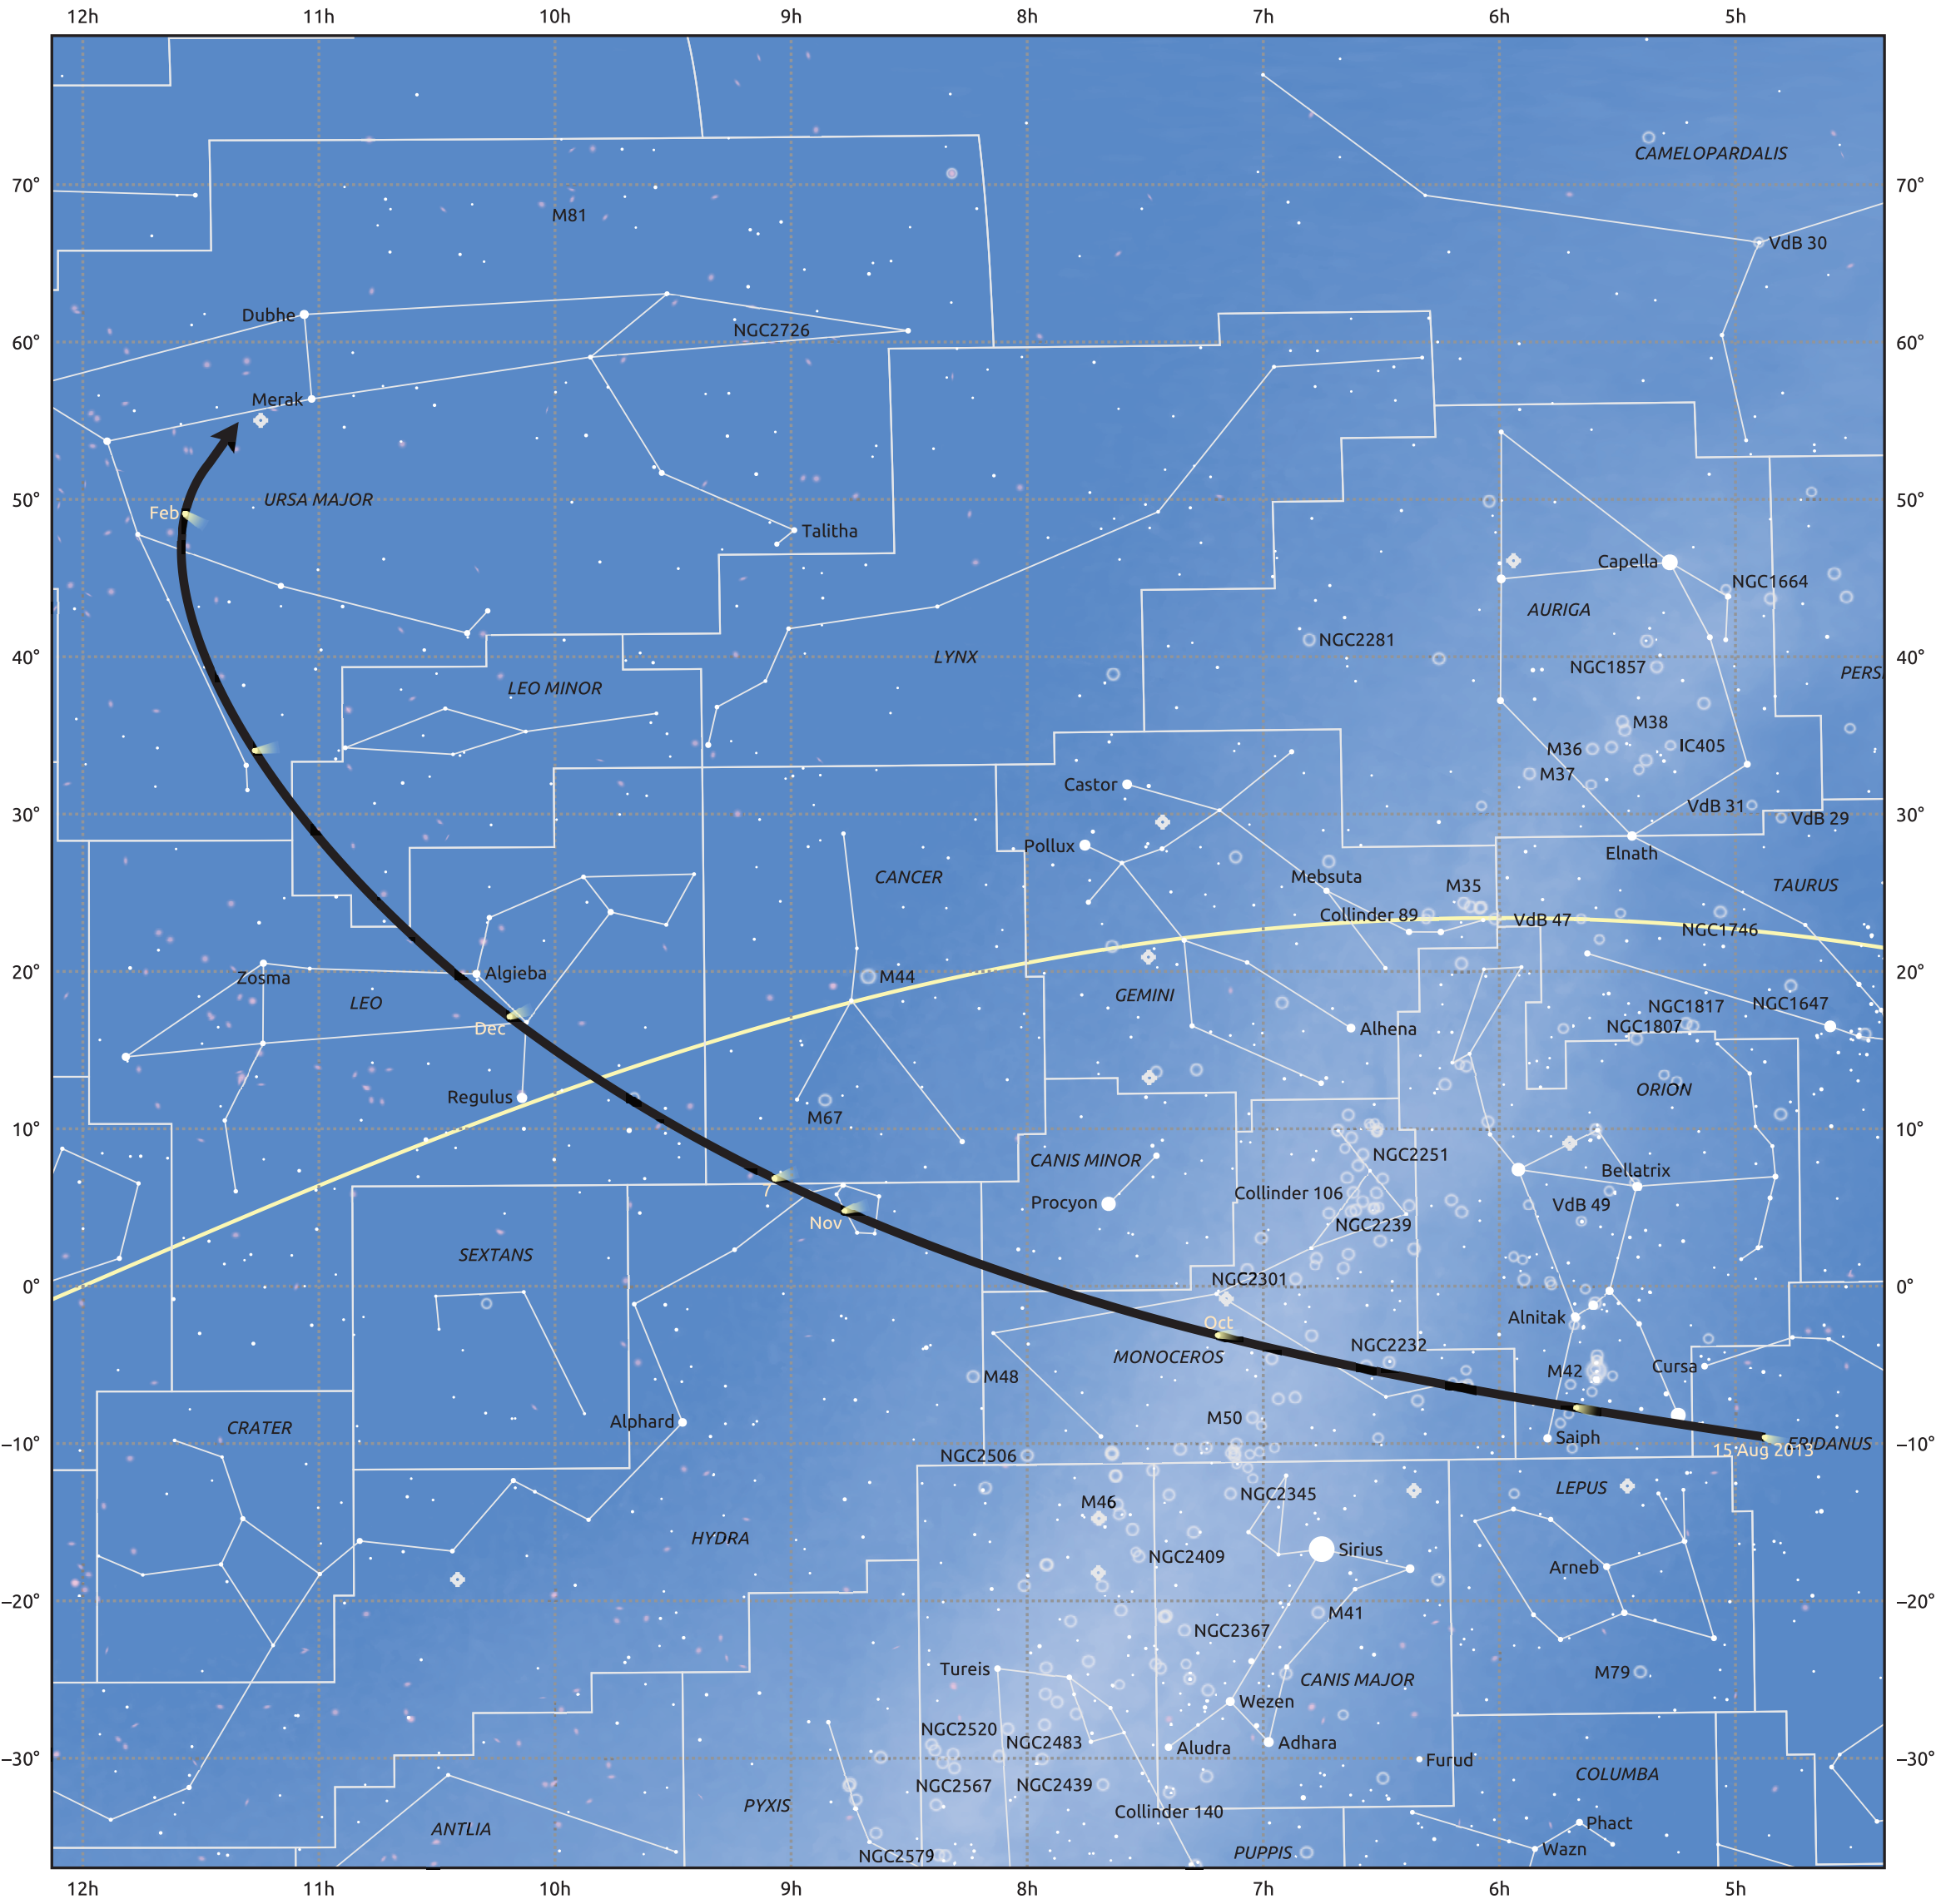

The path of C/2013 V3 (Nevski) starting on 15 Aug 2013

© Dominic Ford 2011–2025. Date markers placed at midnight UTC. Downloaded from <https://in-the-sky.org>

Magnitude scale: · 6.0 · 5.0 · 4.0 · 3.0 · 2.0 · 1.0 · 0.0 ● -1.0 ● -2.0

— Ecliptic Plane

Galaxy Bright nebula Open cluster Globular cluster Planetary nebula

Date	Mag
2013 Sep 1	11.5
2013 Sep 10	11.2
2013 Oct 14	10.2
2013 Nov 1	9.9
2014 Jan 1	10.6
2014 Jan 18	11.2
2014 Feb 11	12.2