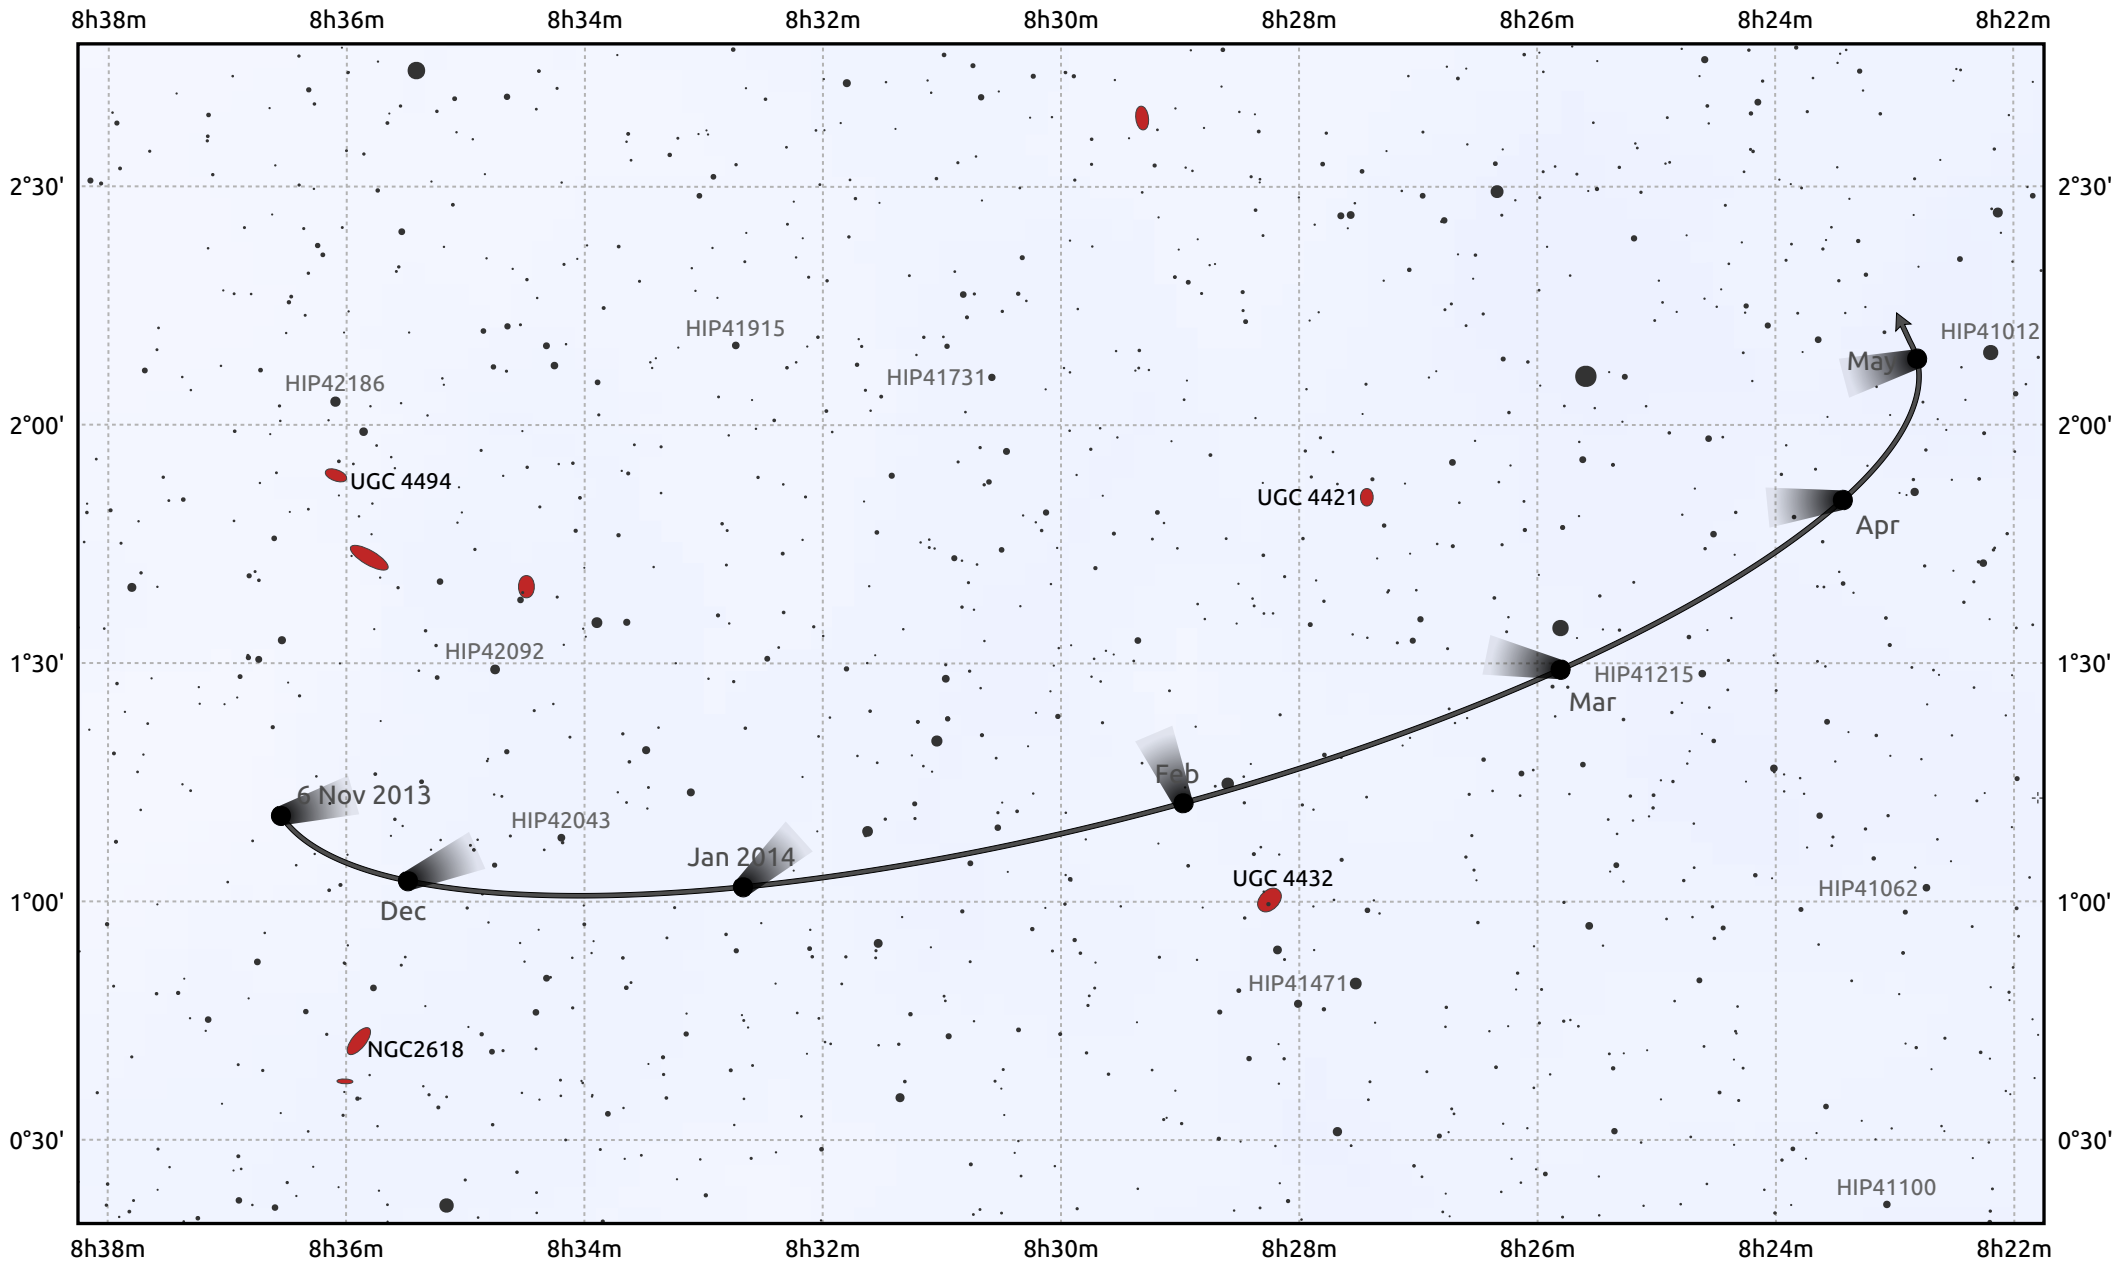

The path of 1P/Halley starting on 6 Nov 2013

© Dominic Ford 2011–2026. Date markers placed at midnight UTC. Downloaded from <https://in-the-sky.org>

Magnitude scale: 13.0 12.0 11.0 10.0 9.0 8.0 7.0 6.0 5.0

— Ecliptic Plane

- Galaxy
- Bright nebula
- Open cluster
- ⊕ Globular cluster
- ⊕ Planetary nebula

Date	Mag
2014 Jan 1	nan
2014 Mar 1	nan
2014 May 1	nan