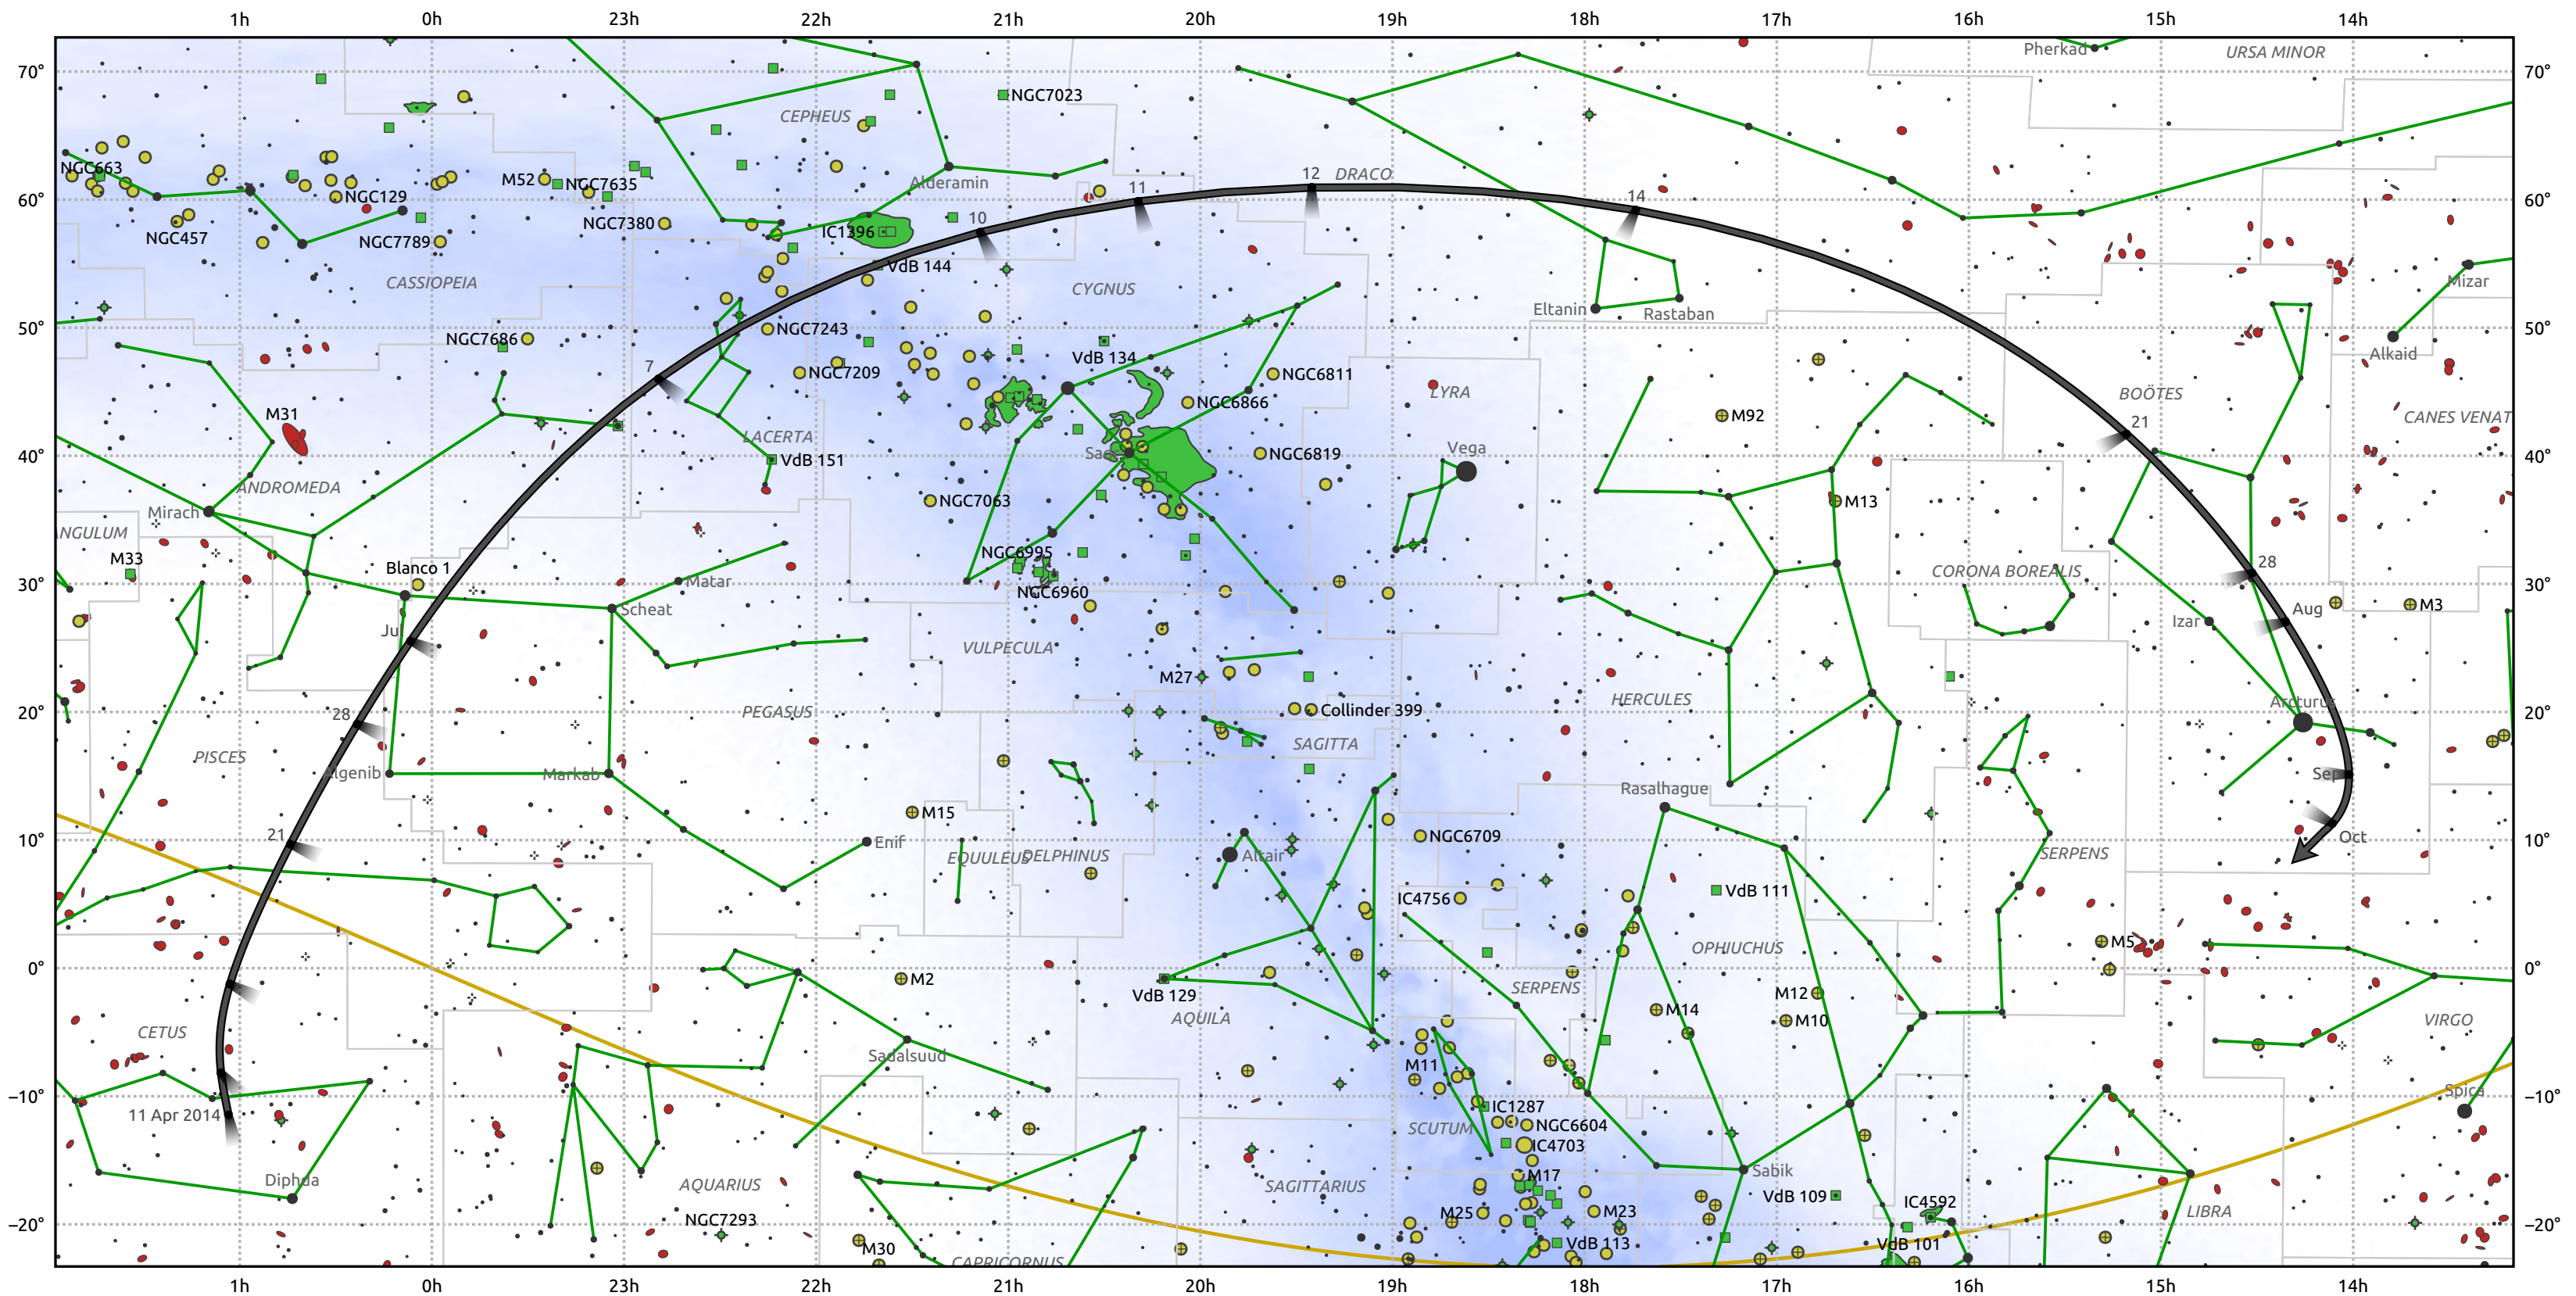

# The path of C/2013 UQ4 (Catalina) starting on 11 Apr 2014

© Dominic Ford 2011–2025. Date markers placed at midnight UTC. Downloaded from <https://in-the-sky.org>

Magnitude scale: ● 6.0 ● 5.0 ● 4.0 ● 3.0 ● 2.0 ● 1.0 ● 0.0

— Ecliptic Plane

● Galaxy    ■ Bright nebula    ● Open cluster    ⊕ Globular cluster    ◆ Planetary nebula

Date	Mag
2014 May 1	15.3
2014 May 4	15.1
2014 May 22	14.1
2014 Jun 6	13.1
2014 Jun 18	12.1
2014 Jun 28	11.0
2014 Jul 1	10.6
2014 Jul 6	10.0
2014 Jul 23	11.0
2014 Aug 1	12.1
2014 Aug 12	13.1
2014 Aug 26	14.2
2014 Sep 1	14.6
2014 Sep 12	15.2
2014 Oct 3	16.2