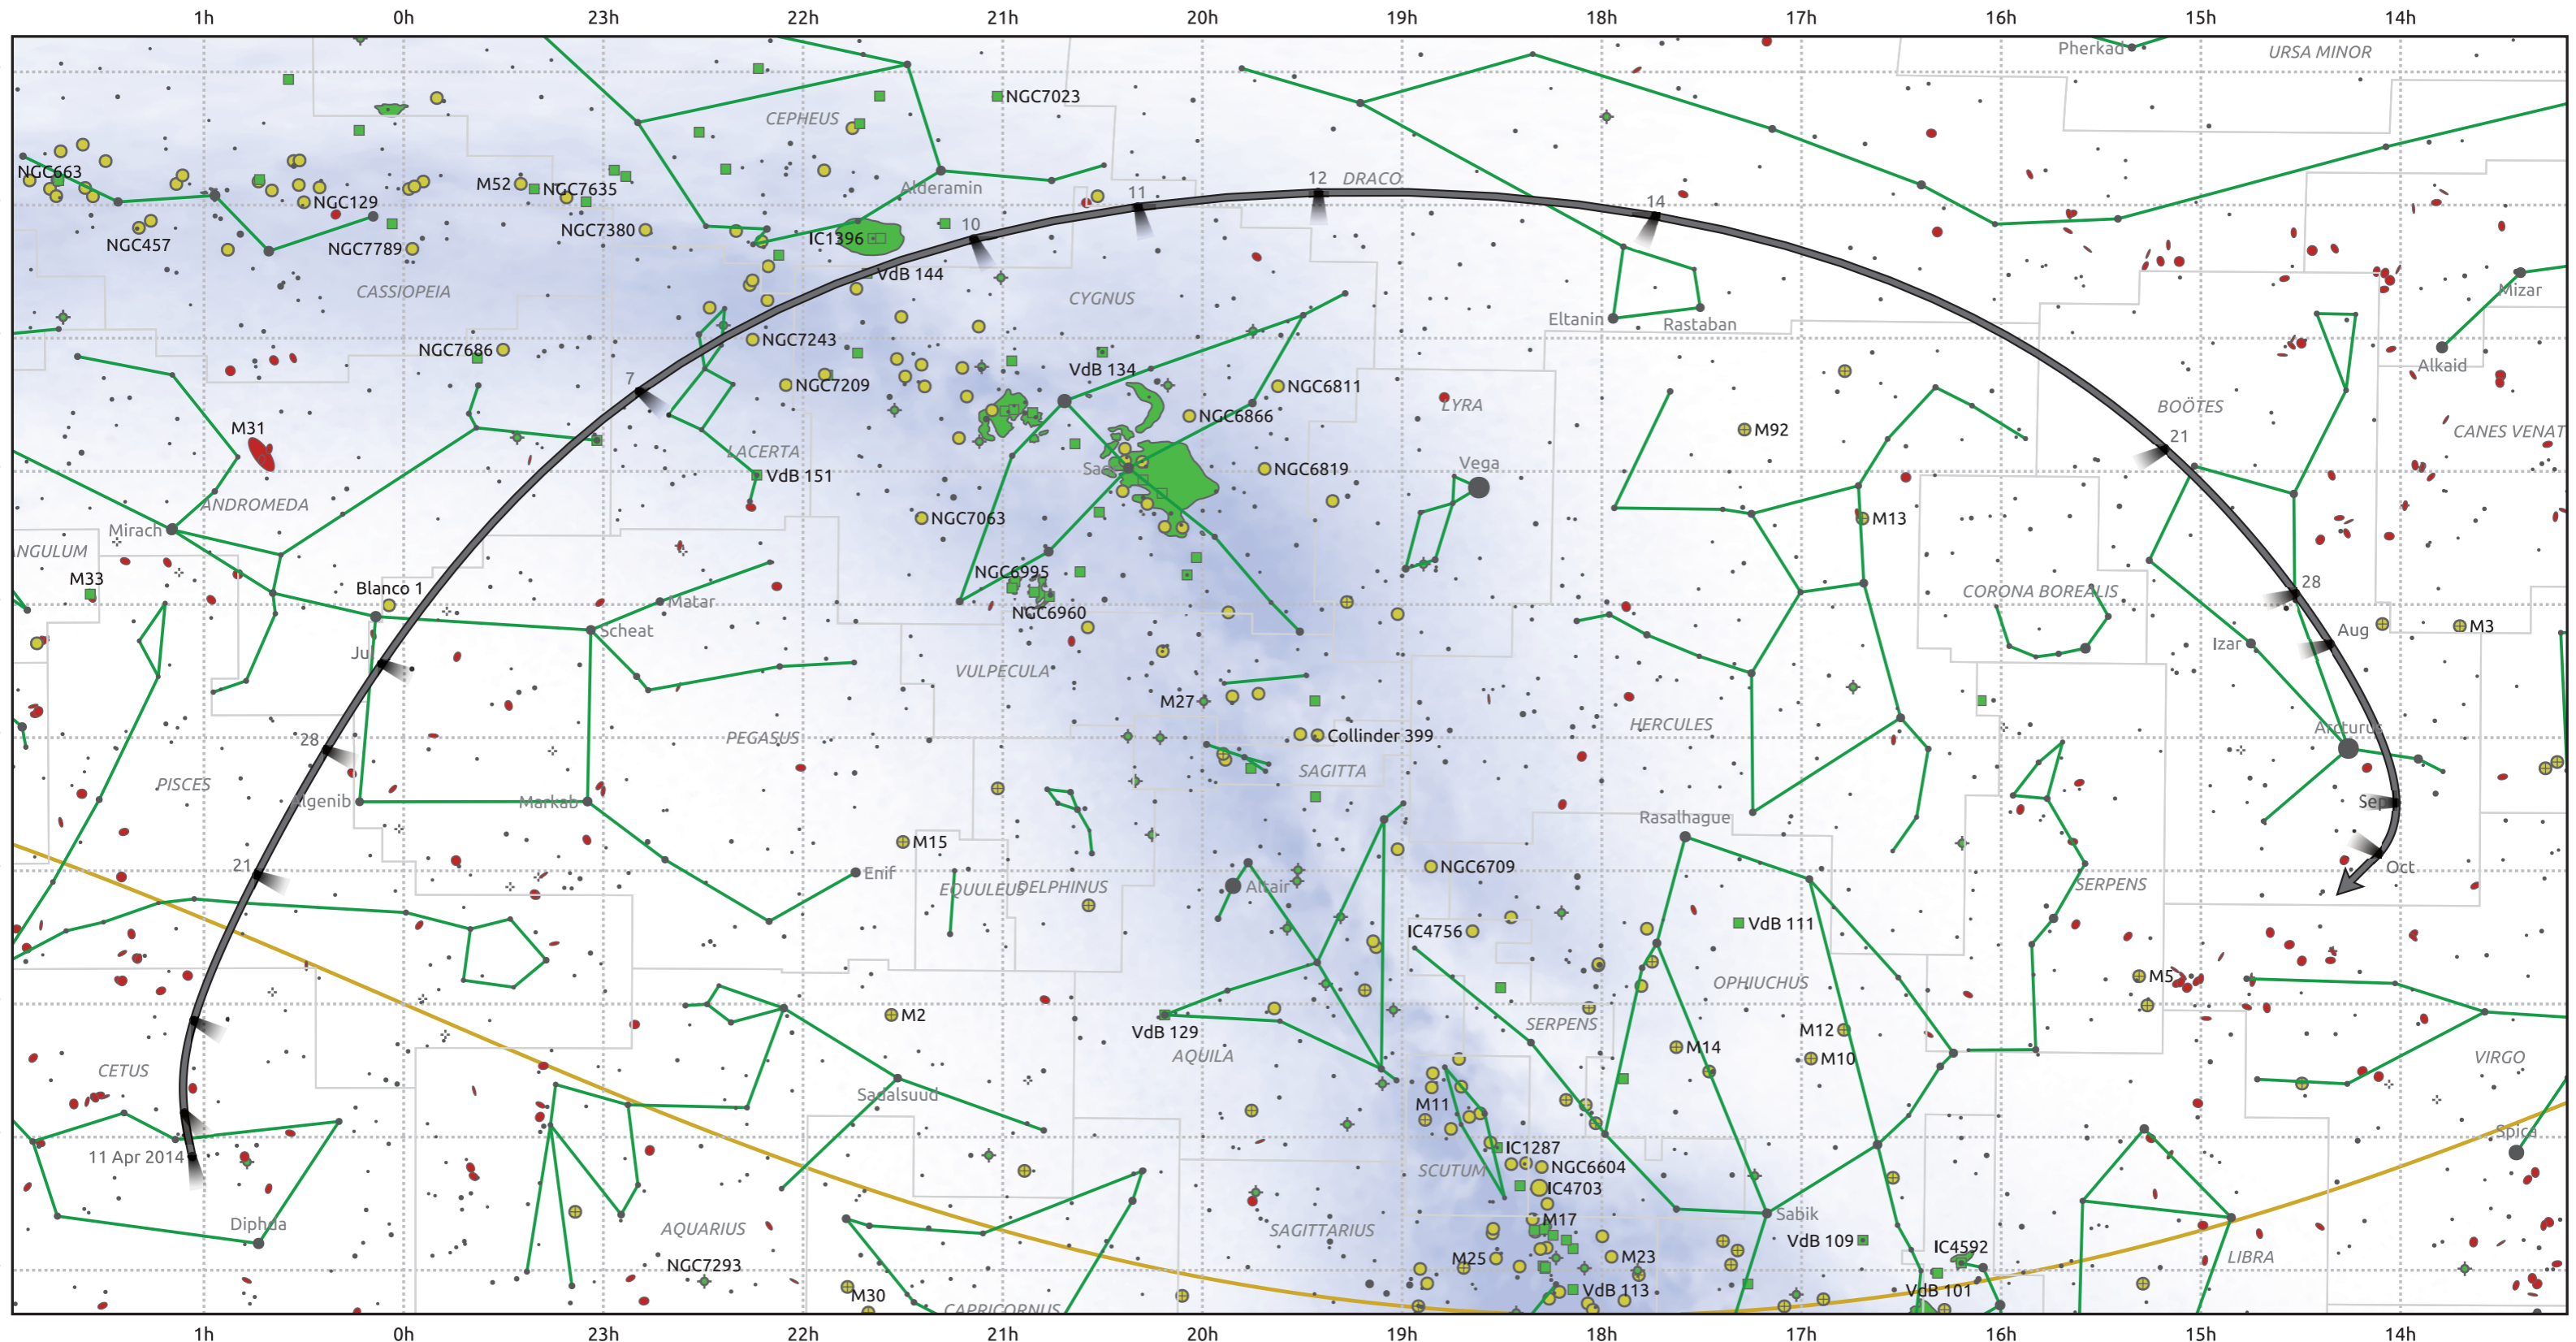

The path of C/2013 UQ4 (Catalina) starting on 11 Apr 2014

© Dominic Ford 2011–2025. Date markers placed at midnight UTC. Downloaded from <https://in-the-sky.org>

Magnitude scale: ● 6.0 ● 5.0 ● 4.0 ● 3.0 ● 2.0 ● 1.0 ● 0.0

— Ecliptic Plane

● Galaxy ■ Bright nebula ● Open cluster ● Globular cluster ◆ Planetary nebula

Date	Mag
2014 May 1	15.3
2014 May 4	15.1
2014 May 22	14.1
2014 Jun 6	13.1
2014 Jun 18	12.1
2014 Jun 28	11.0
2014 Jul 1	10.6
2014 Jul 6	10.0
2014 Jul 23	11.0
2014 Aug 1	12.1
2014 Aug 12	13.1
2014 Aug 26	14.2
2014 Sep 1	14.6
2014 Sep 12	15.2
2014 Oct 3	16.2