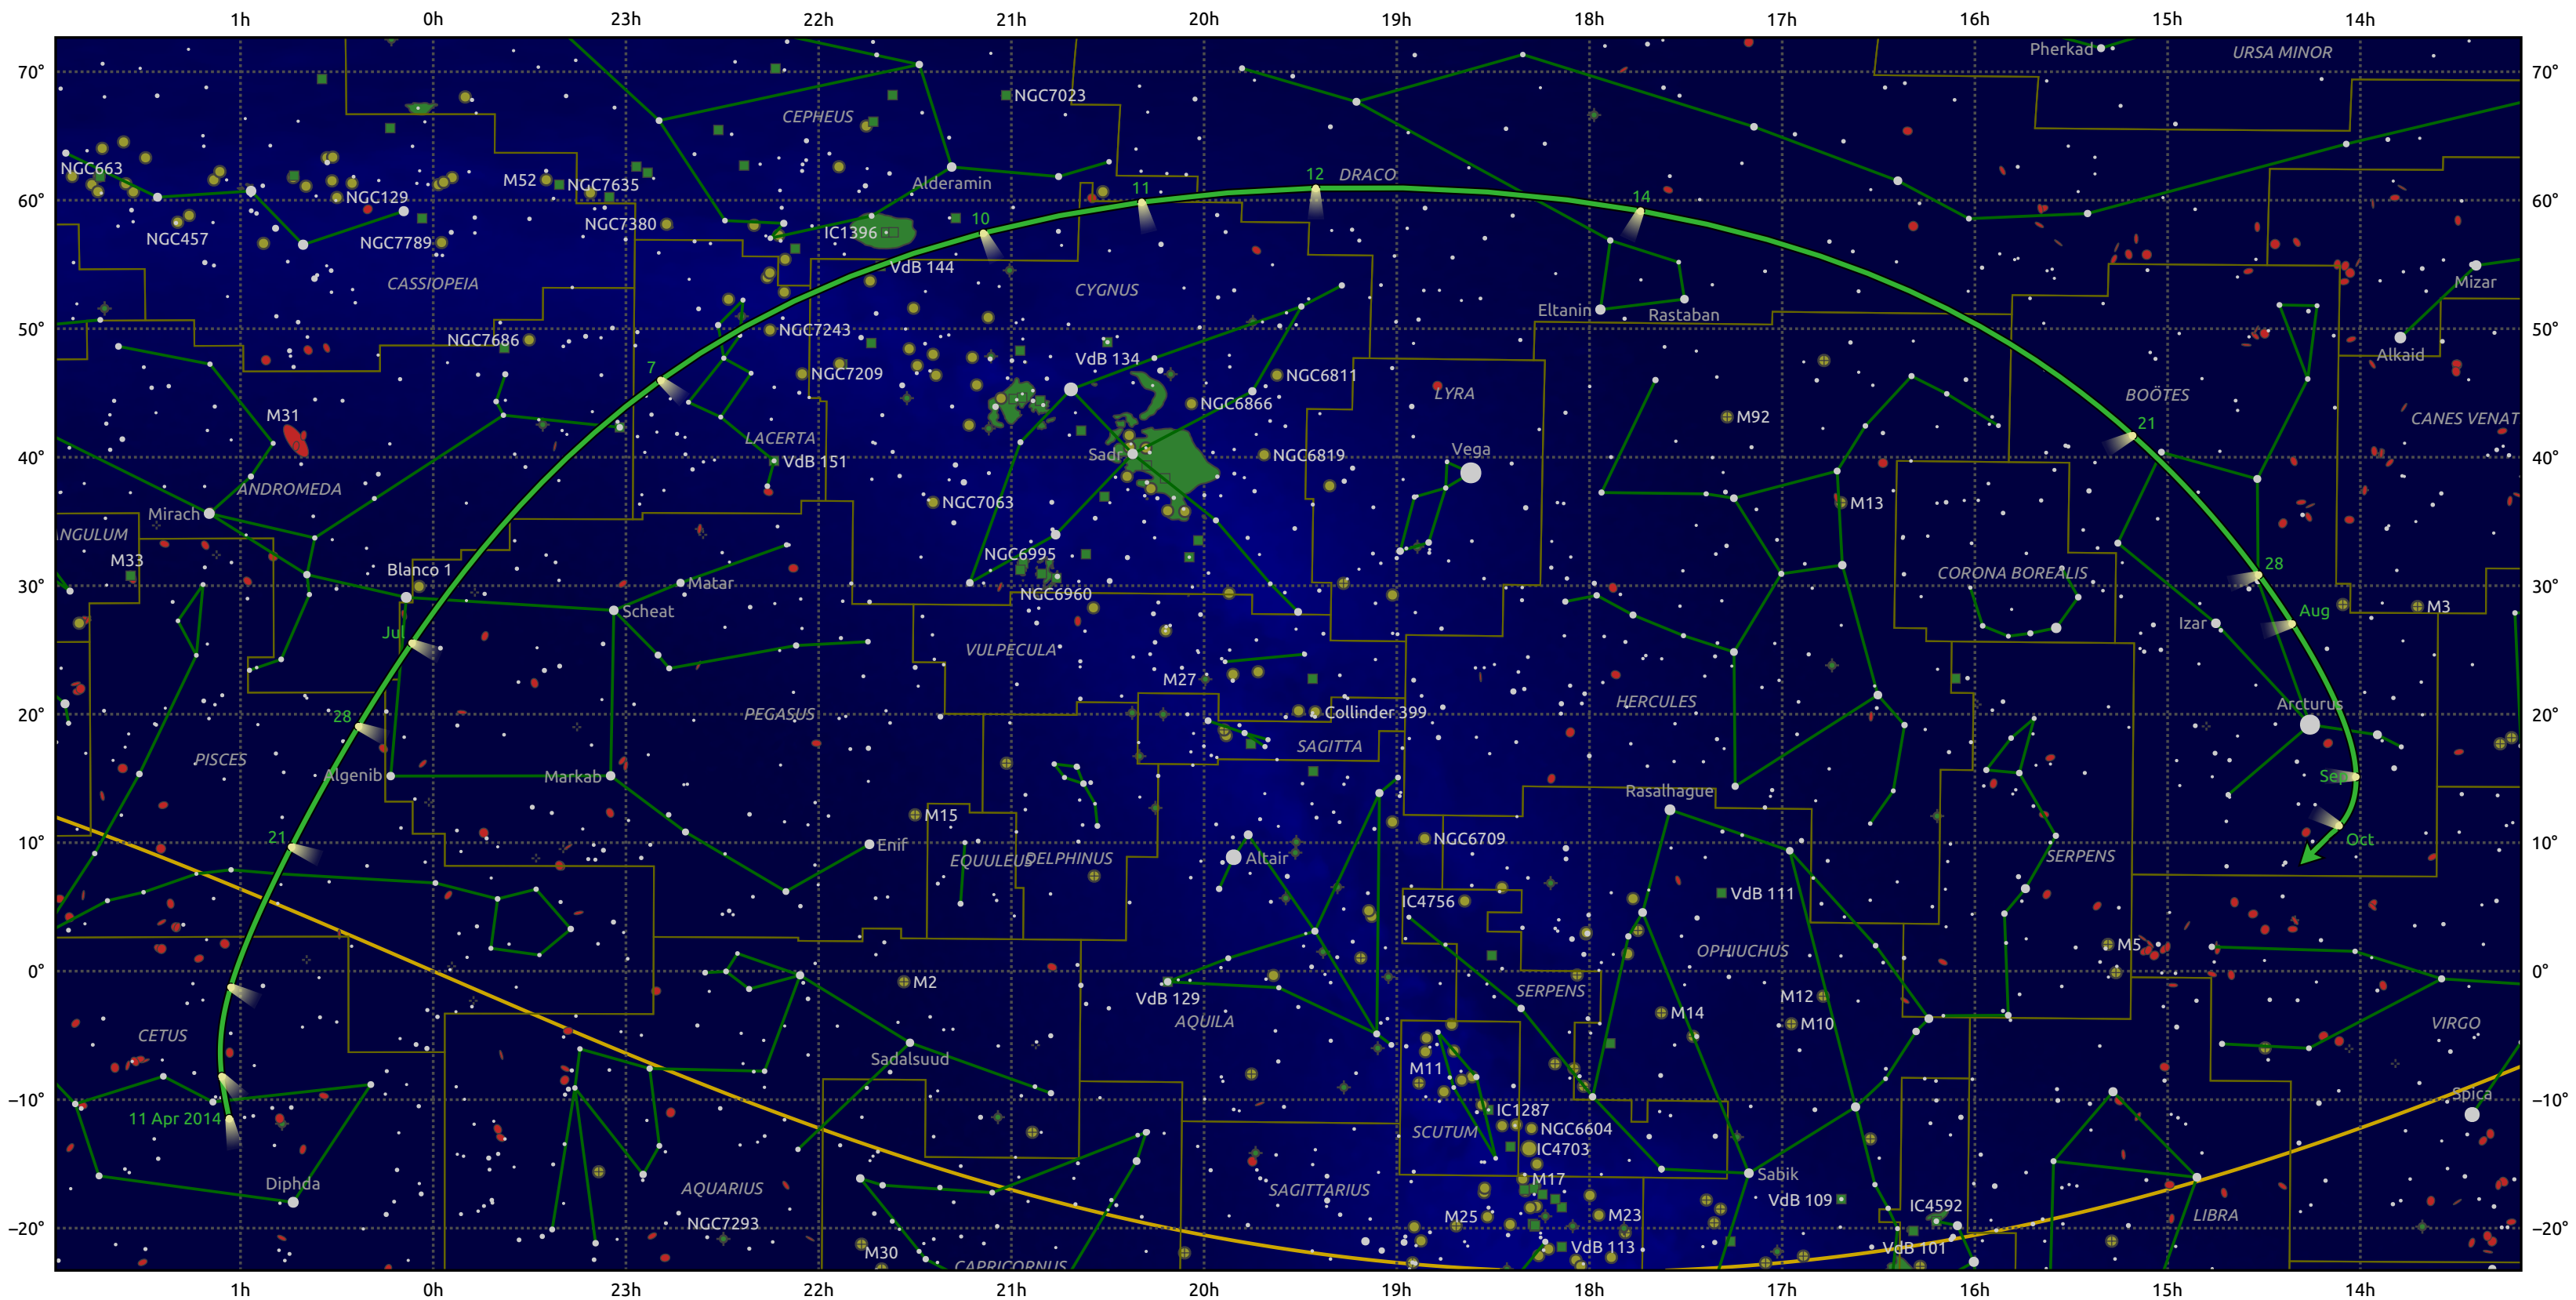

The path of C/2013 UQ4 (Catalina) starting on 11 Apr 2014

© Dominic Ford 2011–2025. Date markers placed at midnight UTC. Downloaded from <https://in-the-sky.org>

Magnitude scale: • 6.0 • 5.0 • 4.0 • 3.0 • 2.0 • 1.0 • 0.0

— Ecliptic Plane

Galaxy Bright nebula Open cluster Globular cluster Planetary nebula

Date	Mag
2014 May 1	15.3
2014 May 4	15.1
2014 May 22	14.1
2014 Jun 6	13.1
2014 Jun 18	12.1
2014 Jun 28	11.0
2014 Jul 1	10.6
2014 Jul 6	10.0
2014 Jul 23	11.0
2014 Aug 1	12.1
2014 Aug 12	13.1
2014 Aug 26	14.2
2014 Sep 1	14.6
2014 Sep 12	15.2
2014 Oct 3	16.2