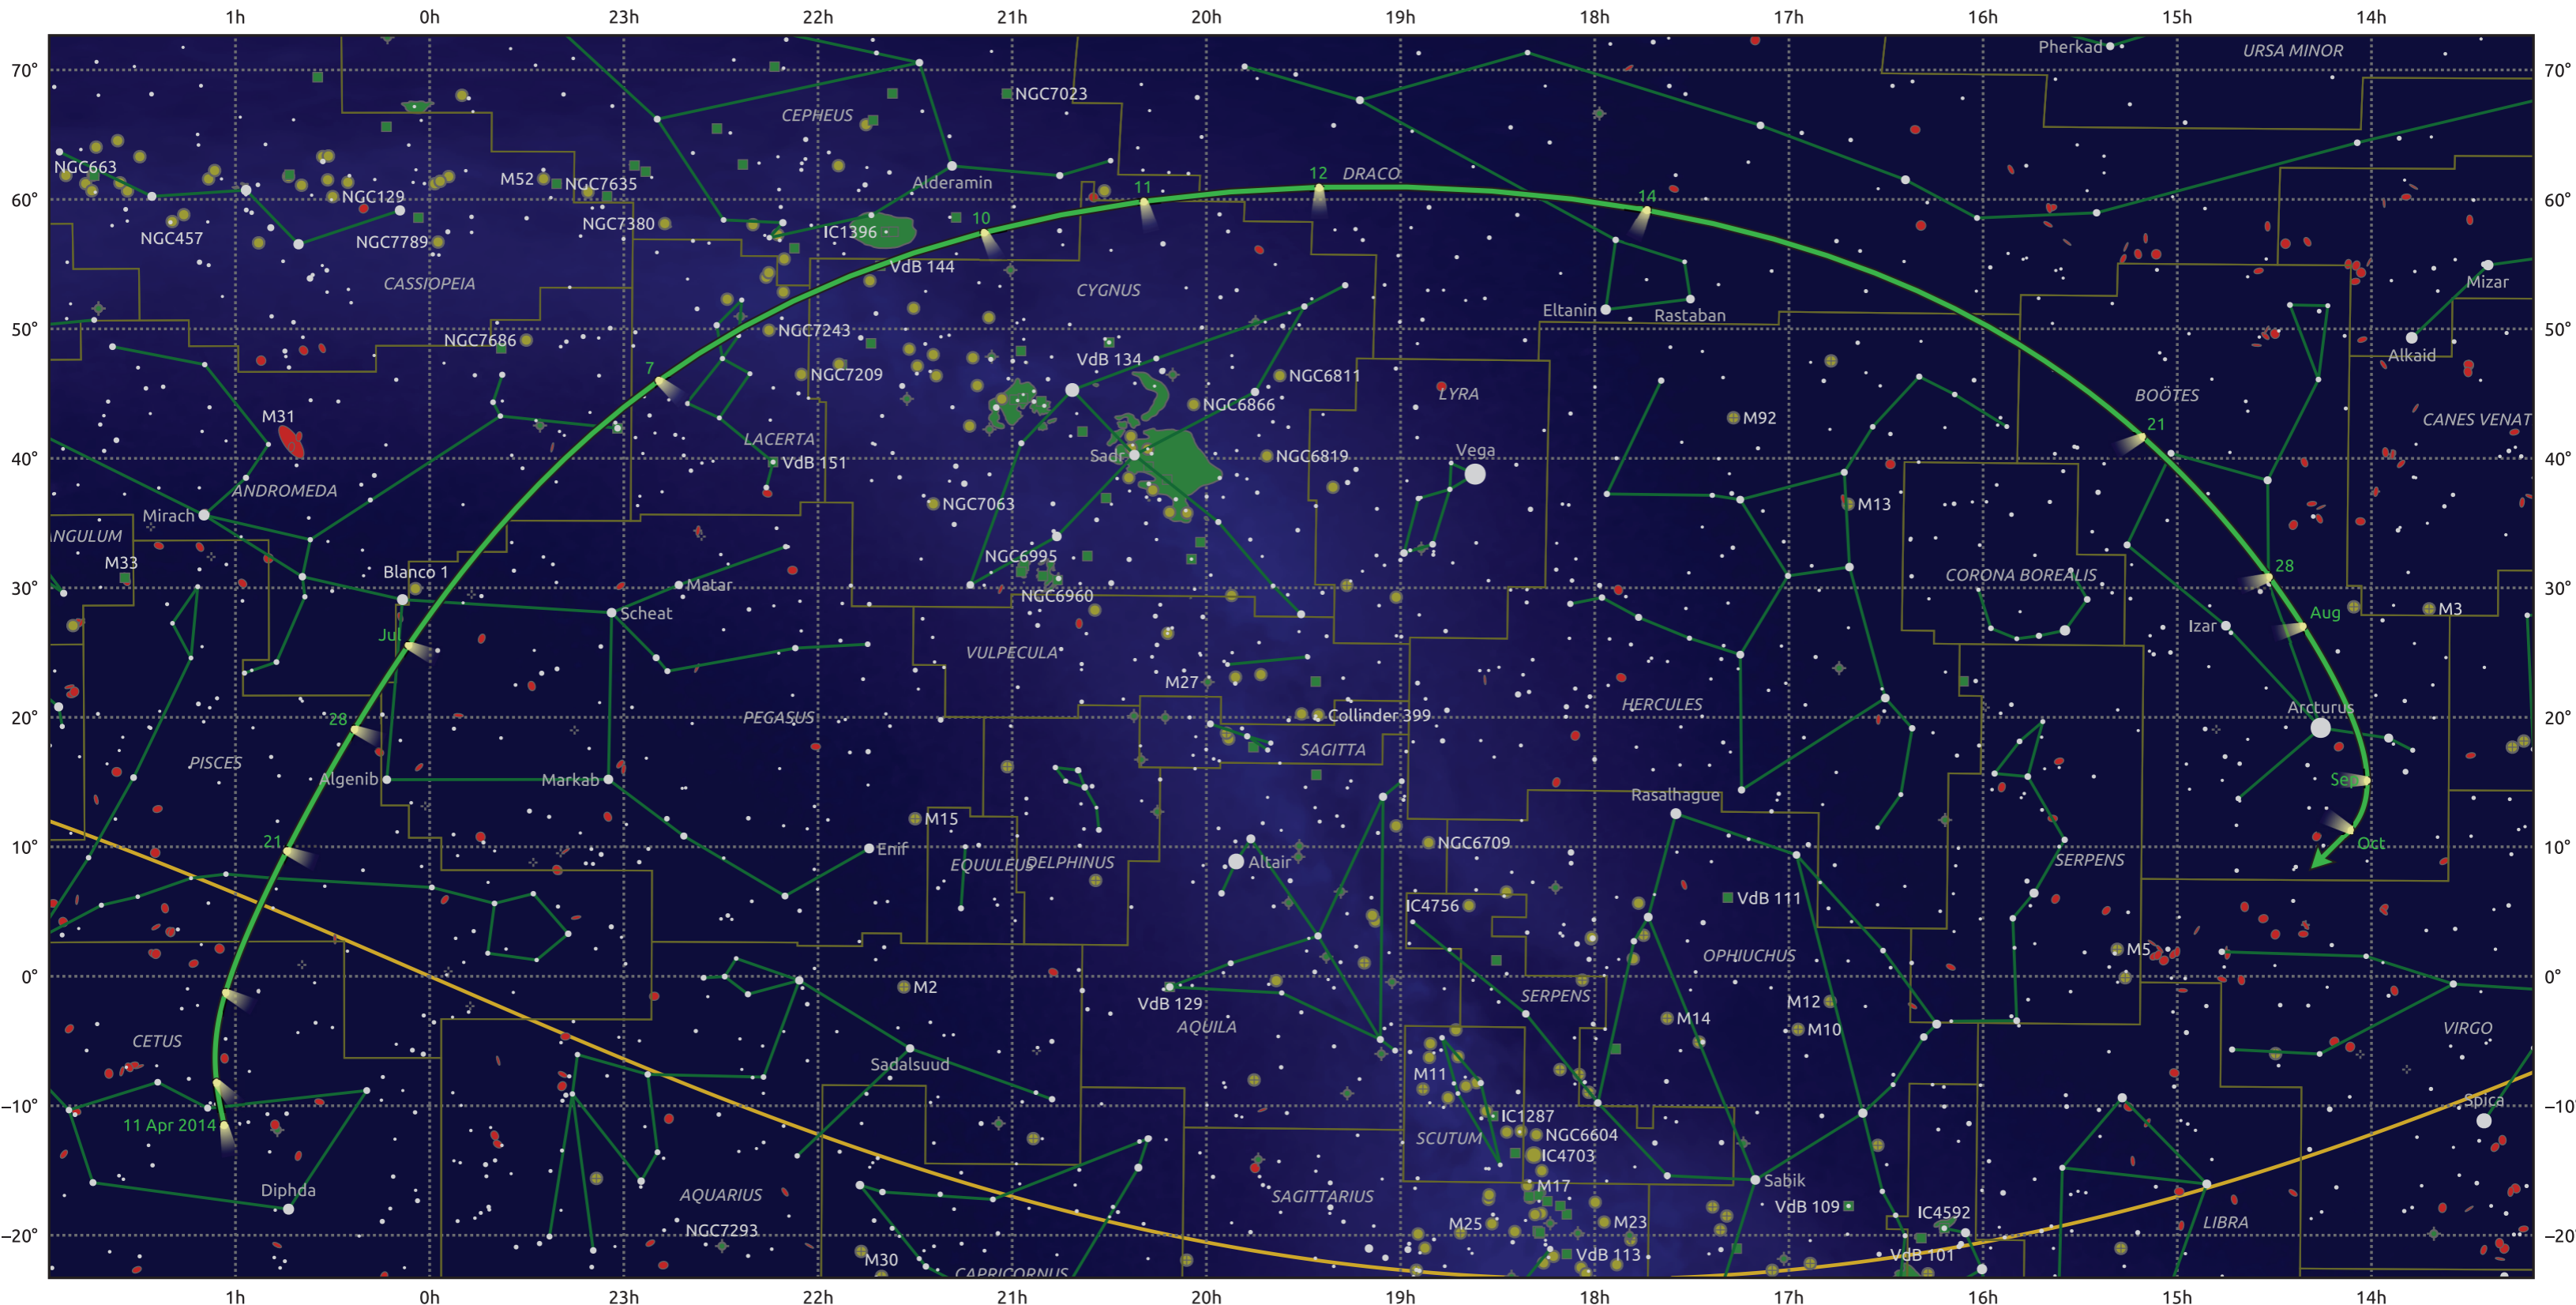

The path of C/2013 UQ4 (Catalina) starting on 11 Apr 2014

© Dominic Ford 2011–2025. Date markers placed at midnight UTC. Downloaded from <https://in-the-sky.org>

Magnitude scale: ● 6.0 ● 5.0 ● 4.0 ● 3.0 ● 2.0 ● 1.0 ● 0.0

— Ecliptic Plane

- Galaxy
- Bright nebula
- Open cluster
- Globular cluster
- ◆ Planetary nebula

Date	Mag
2014 May 1	15.3
2014 May 4	15.1
2014 May 22	14.1
2014 Jun 6	13.1
2014 Jun 18	12.1
2014 Jun 28	11.0
2014 Jul 1	10.6
2014 Jul 6	10.0
2014 Jul 23	11.0
2014 Aug 1	12.1
2014 Aug 12	13.1
2014 Aug 26	14.2
2014 Sep 1	14.6
2014 Sep 12	15.2
2014 Oct 3	16.2