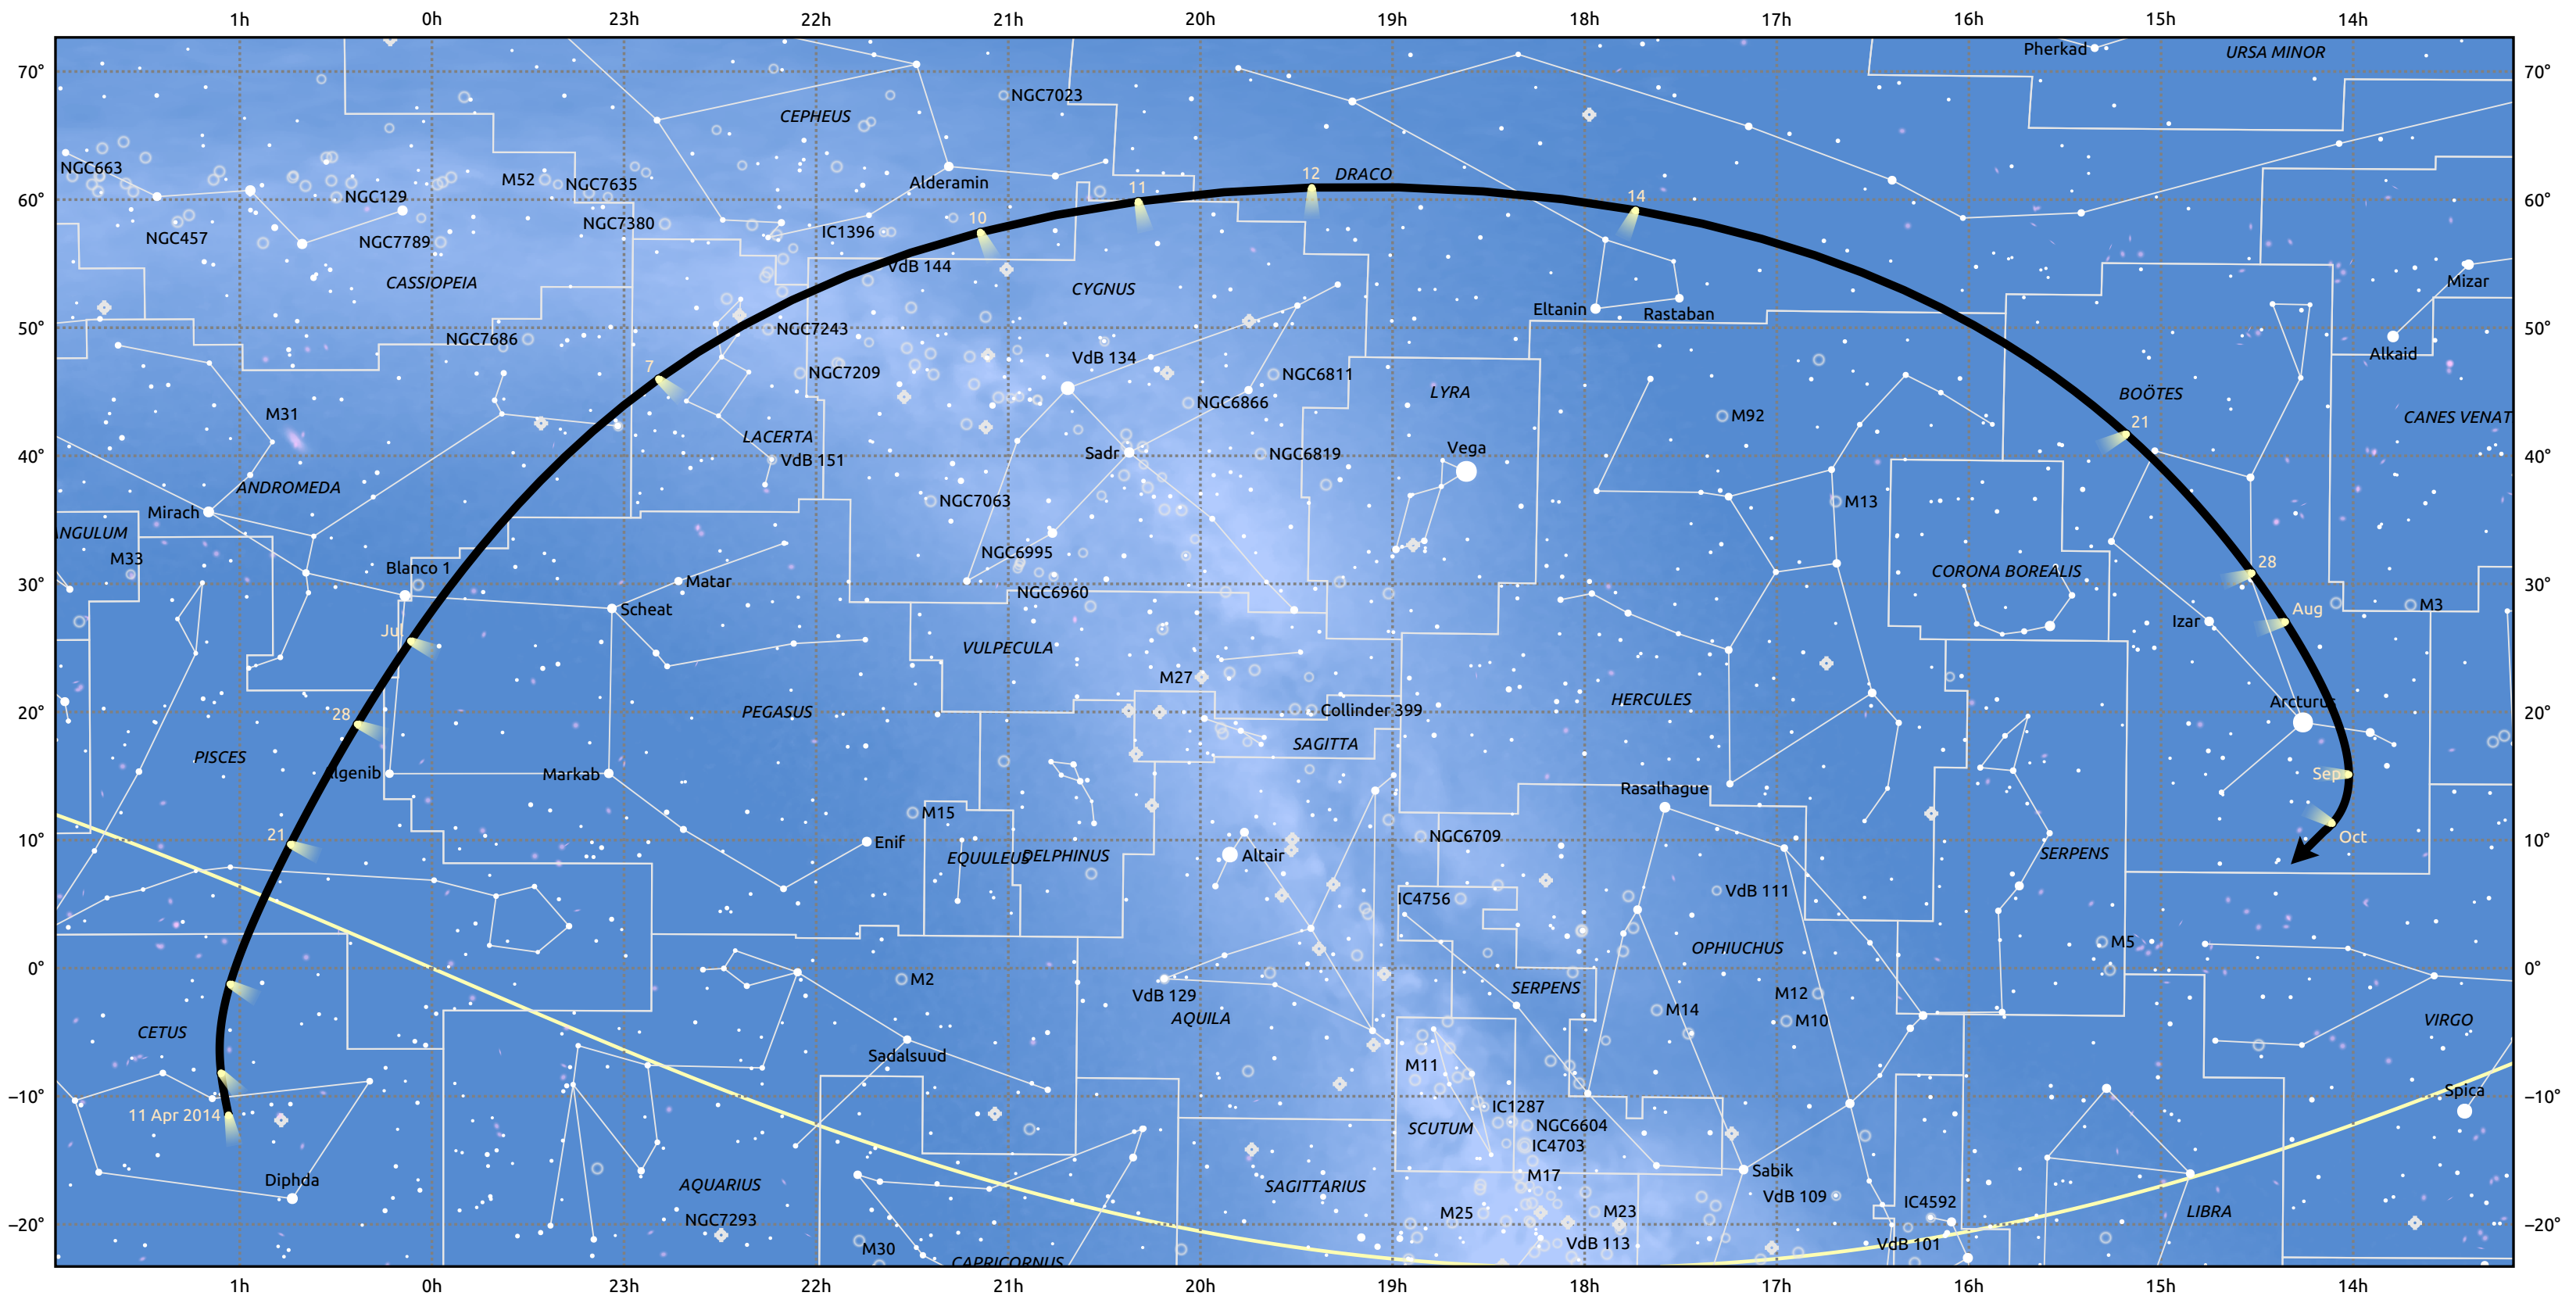

The path of C/2013 UQ4 (Catalina) starting on 11 Apr 2014

© Dominic Ford 2011–2025. Date markers placed at midnight UTC. Downloaded from <https://in-the-sky.org>

Magnitude scale: ● 6.0 ● 5.0 ● 4.0 ● 3.0 ● 2.0 ● 1.0 ● 0.0

— Ecliptic Plane

Galaxy Bright nebula Open cluster Globular cluster Planetary nebula

Date	Mag
2014 May 1	15.3
2014 May 4	15.1
2014 May 22	14.1
2014 Jun 6	13.1
2014 Jun 18	12.1
2014 Jun 28	11.0
2014 Jul 1	10.6
2014 Jul 6	10.0
2014 Jul 23	11.0
2014 Aug 1	12.1
2014 Aug 12	13.1
2014 Aug 26	14.2
2014 Sep 1	14.6
2014 Sep 12	15.2
2014 Oct 3	16.2