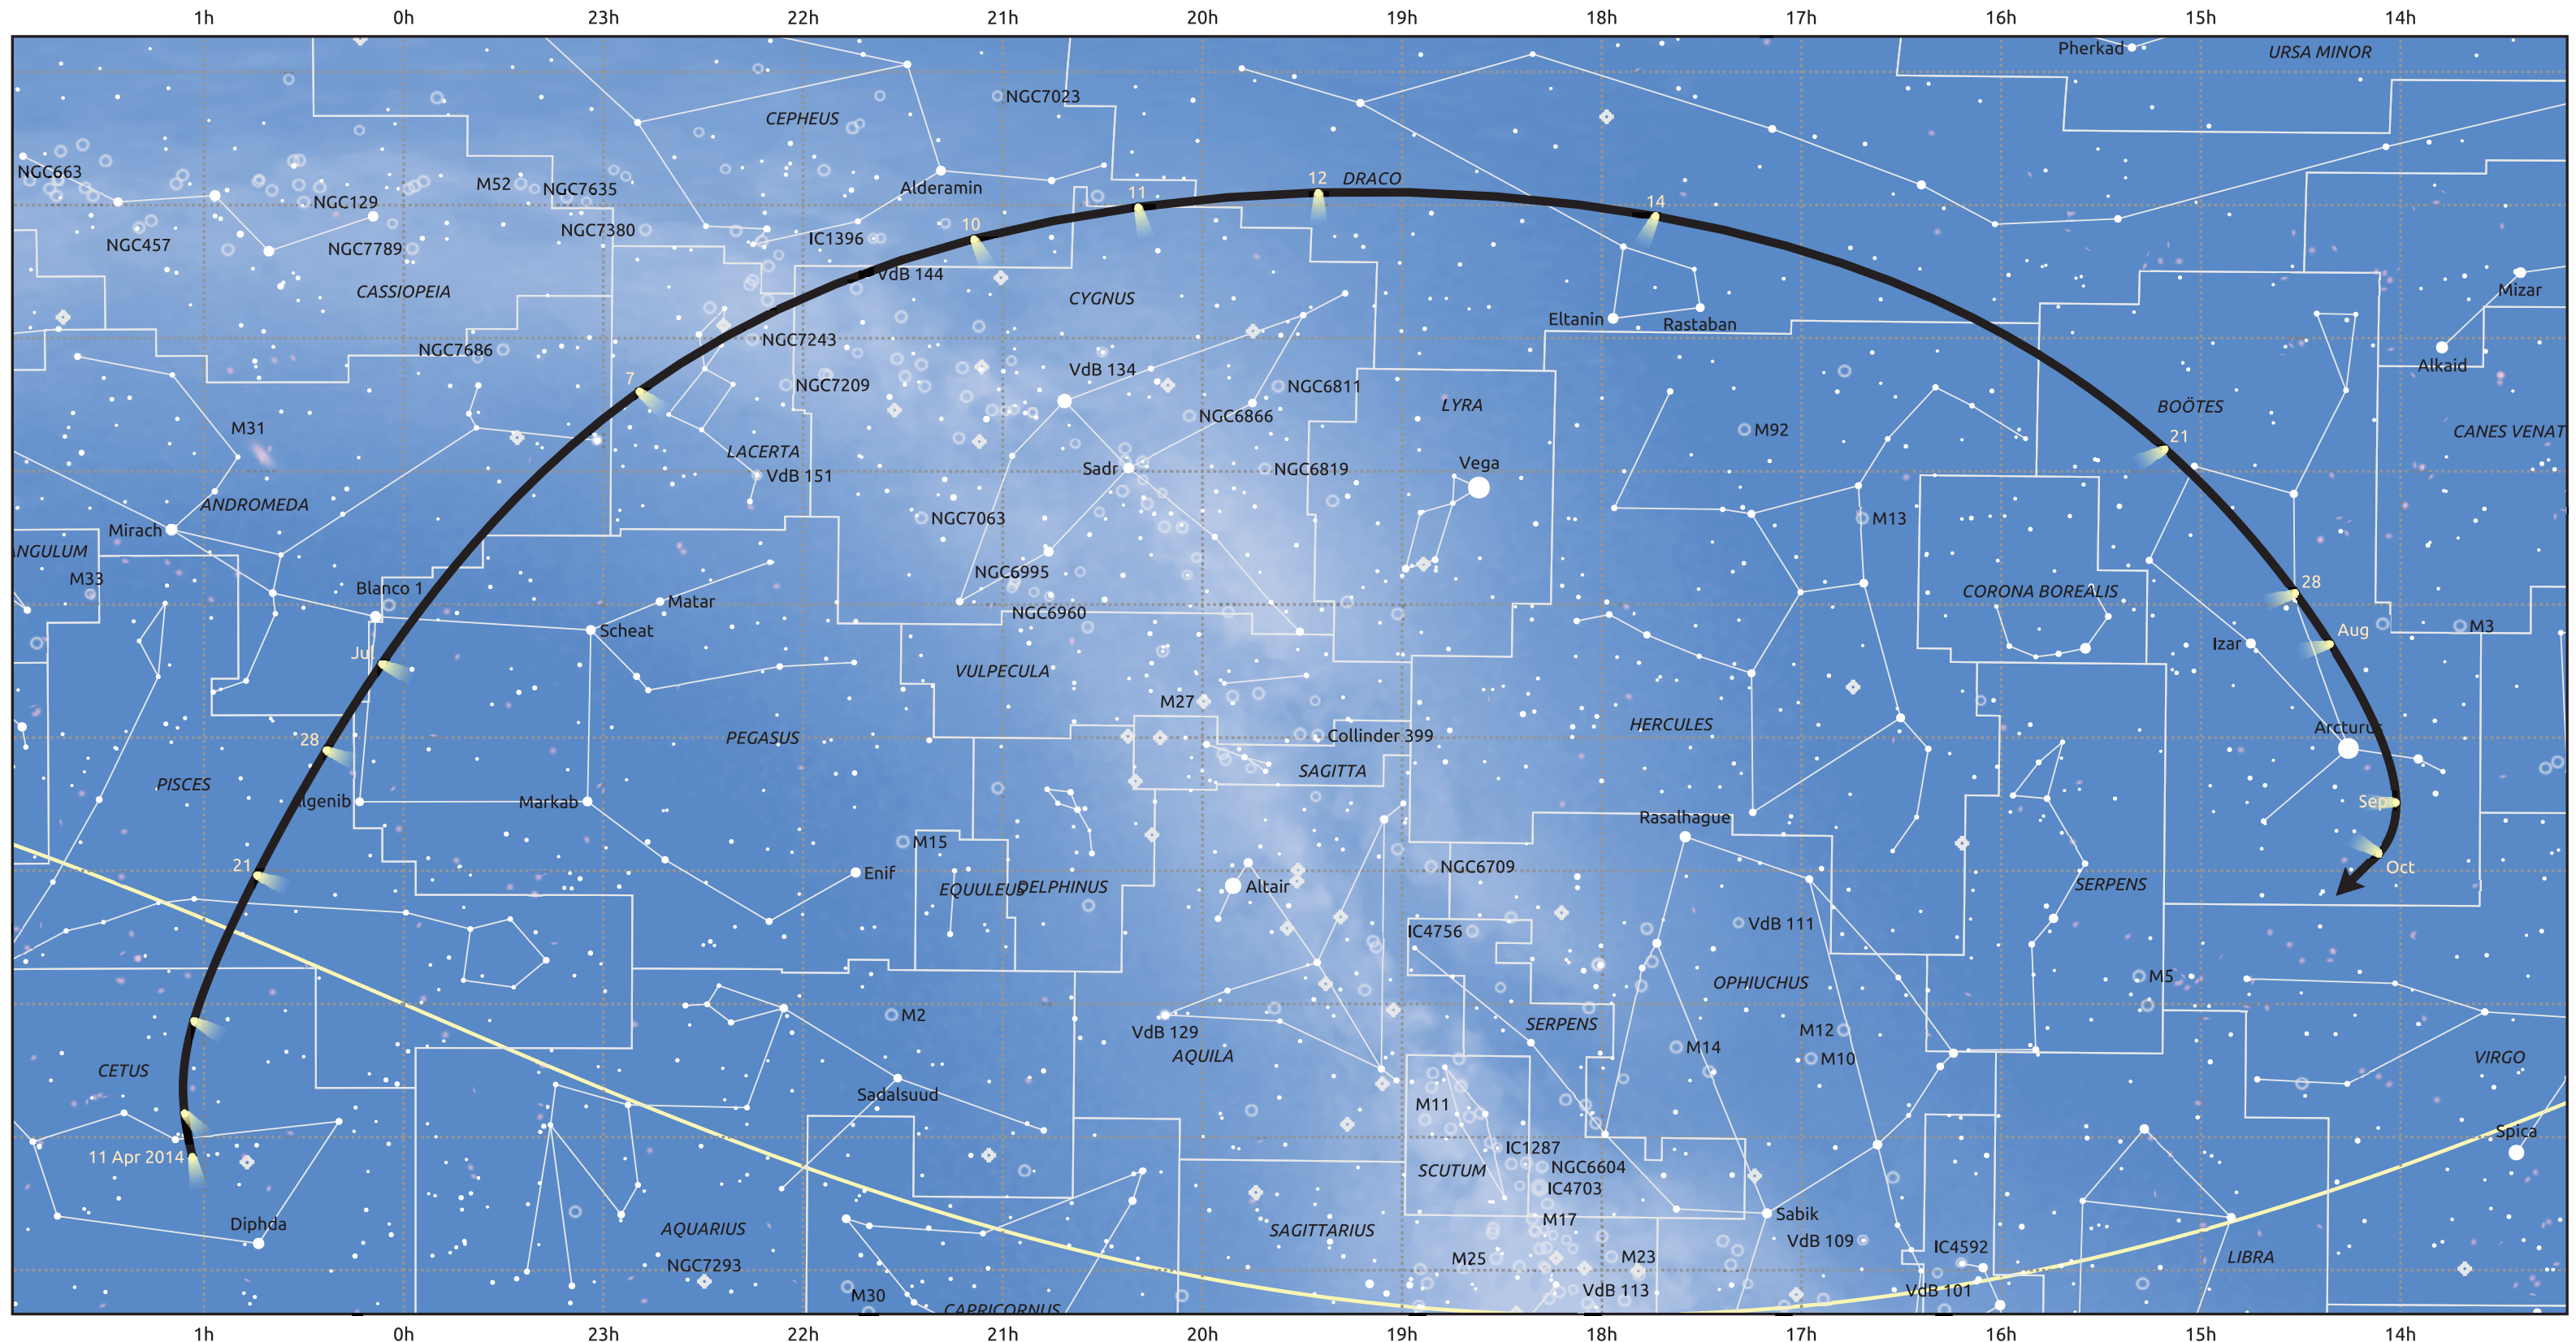

The path of C/2013 UQ4 (Catalina) starting on 11 Apr 2014

© Dominic Ford 2011–2025. Date markers placed at midnight UTC. Downloaded from <https://in-the-sky.org>

Magnitude scale: -6.0 -5.0 -4.0 -3.0 -2.0 -1.0 0.0

Ecliptic Plane

Galaxy Bright nebula Open cluster Globular cluster Planetary nebula

Date	Mag
2014 May 1	15.3
2014 May 4	15.1
2014 May 22	14.1
2014 Jun 6	13.1
2014 Jun 18	12.1
2014 Jun 28	11.0
2014 Jul 1	10.6
2014 Jul 6	10.0
2014 Jul 23	11.0
2014 Aug 1	12.1
2014 Aug 12	13.1
2014 Aug 26	14.2
2014 Sep 1	14.6
2014 Sep 12	15.2
2014 Oct 3	16.2