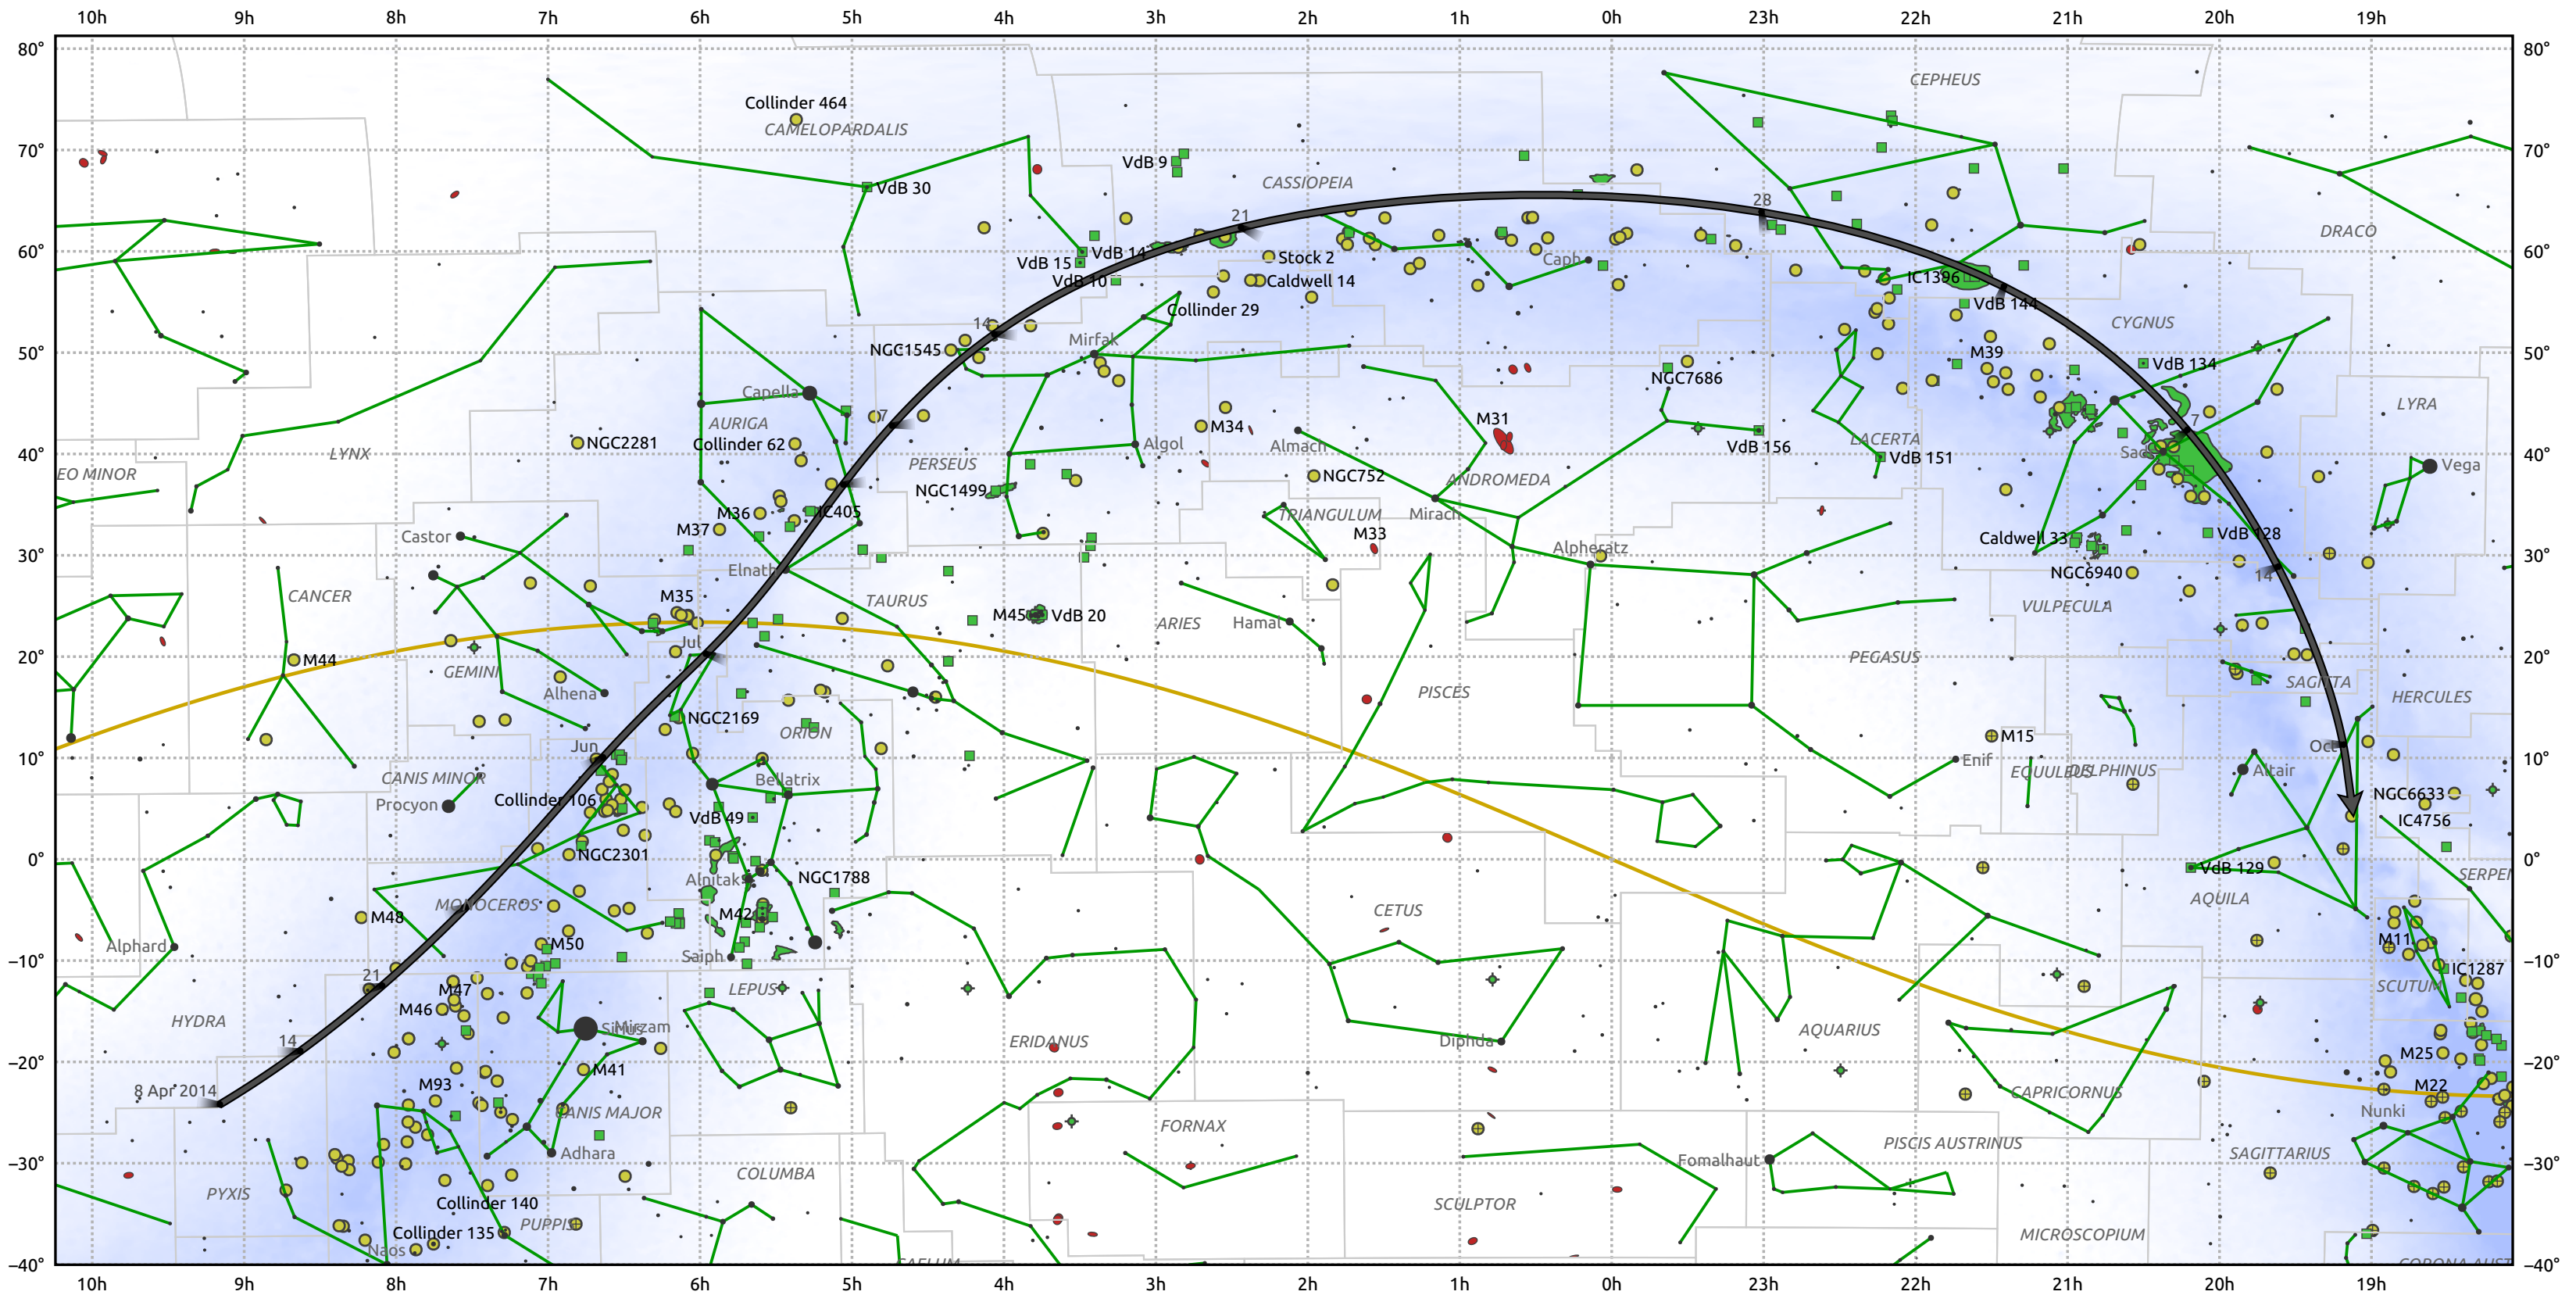

The path of C/2014 E2 (Jacques) starting on 8 Apr 2014

© Dominic Ford 2011–2025. Date markers placed at midnight UTC. Downloaded from <https://in-the-sky.org>

Magnitude scale: -5.0 -4.0 -3.0 -2.0 -1.0 0.0 -1.0 -2.0

— Ecliptic Plane

● Galaxy
 ■ Bright nebula
 ● Open cluster
 ⊕ Globular cluster
 ◆ Planetary nebula

Date	Mag
2014 May 1	8.8
2014 May 19	8.3
2014 Jun 9	7.3
2014 Jul 1	6.3
2014 Jul 2	6.2
2014 Sep 1	7.1
2014 Sep 3	7.3
2014 Sep 13	8.3
2014 Sep 23	9.4
2014 Oct 4	10.4