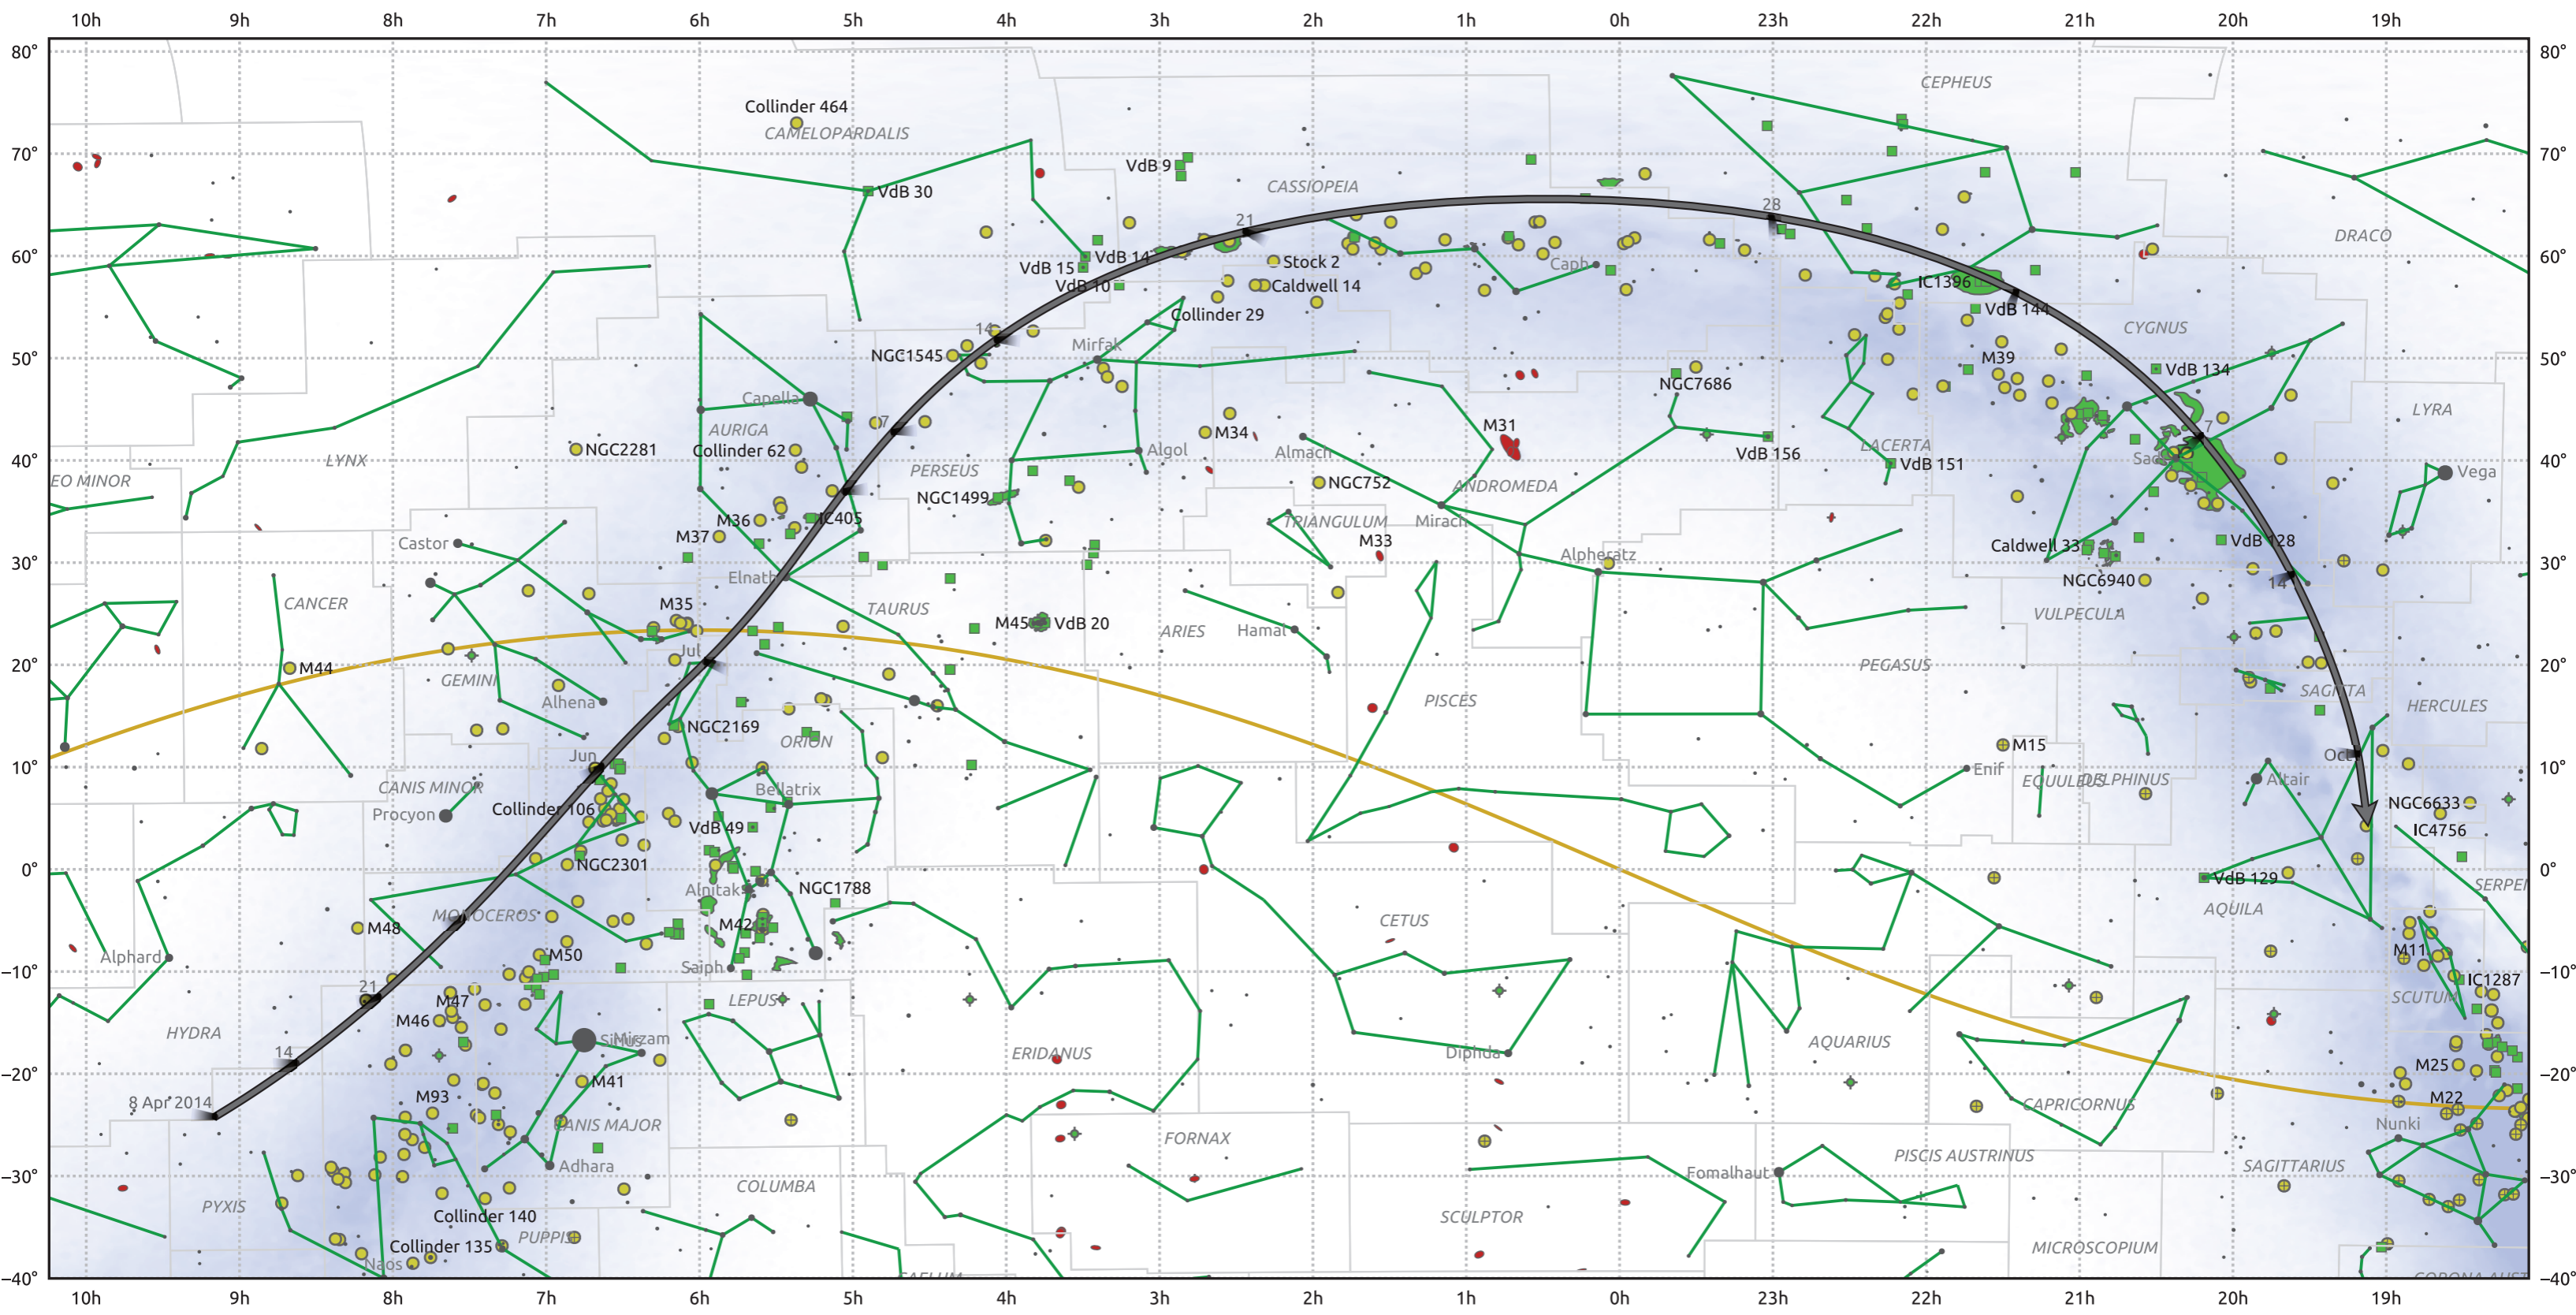

The path of C/2014 E2 (Jacques) starting on 8 Apr 2014

© Dominic Ford 2011–2025. Date markers placed at midnight UTC. Downloaded from <https://in-the-sky.org>

Magnitude scale: 5.0 4.0 3.0 2.0 1.0 0.0 -1.0 -2.0

— Ecliptic Plane

● Galaxy
 ■ Bright nebula
 ● Open cluster
 ⊕ Globular cluster
 ◆ Planetary nebula

Date	Mag
2014 May 1	8.8
2014 May 19	8.3
2014 Jun 9	7.3
2014 Jul 1	6.3
2014 Jul 2	6.2
2014 Sep 1	7.1
2014 Sep 3	7.3
2014 Sep 13	8.3
2014 Sep 23	9.4
2014 Oct 4	10.4