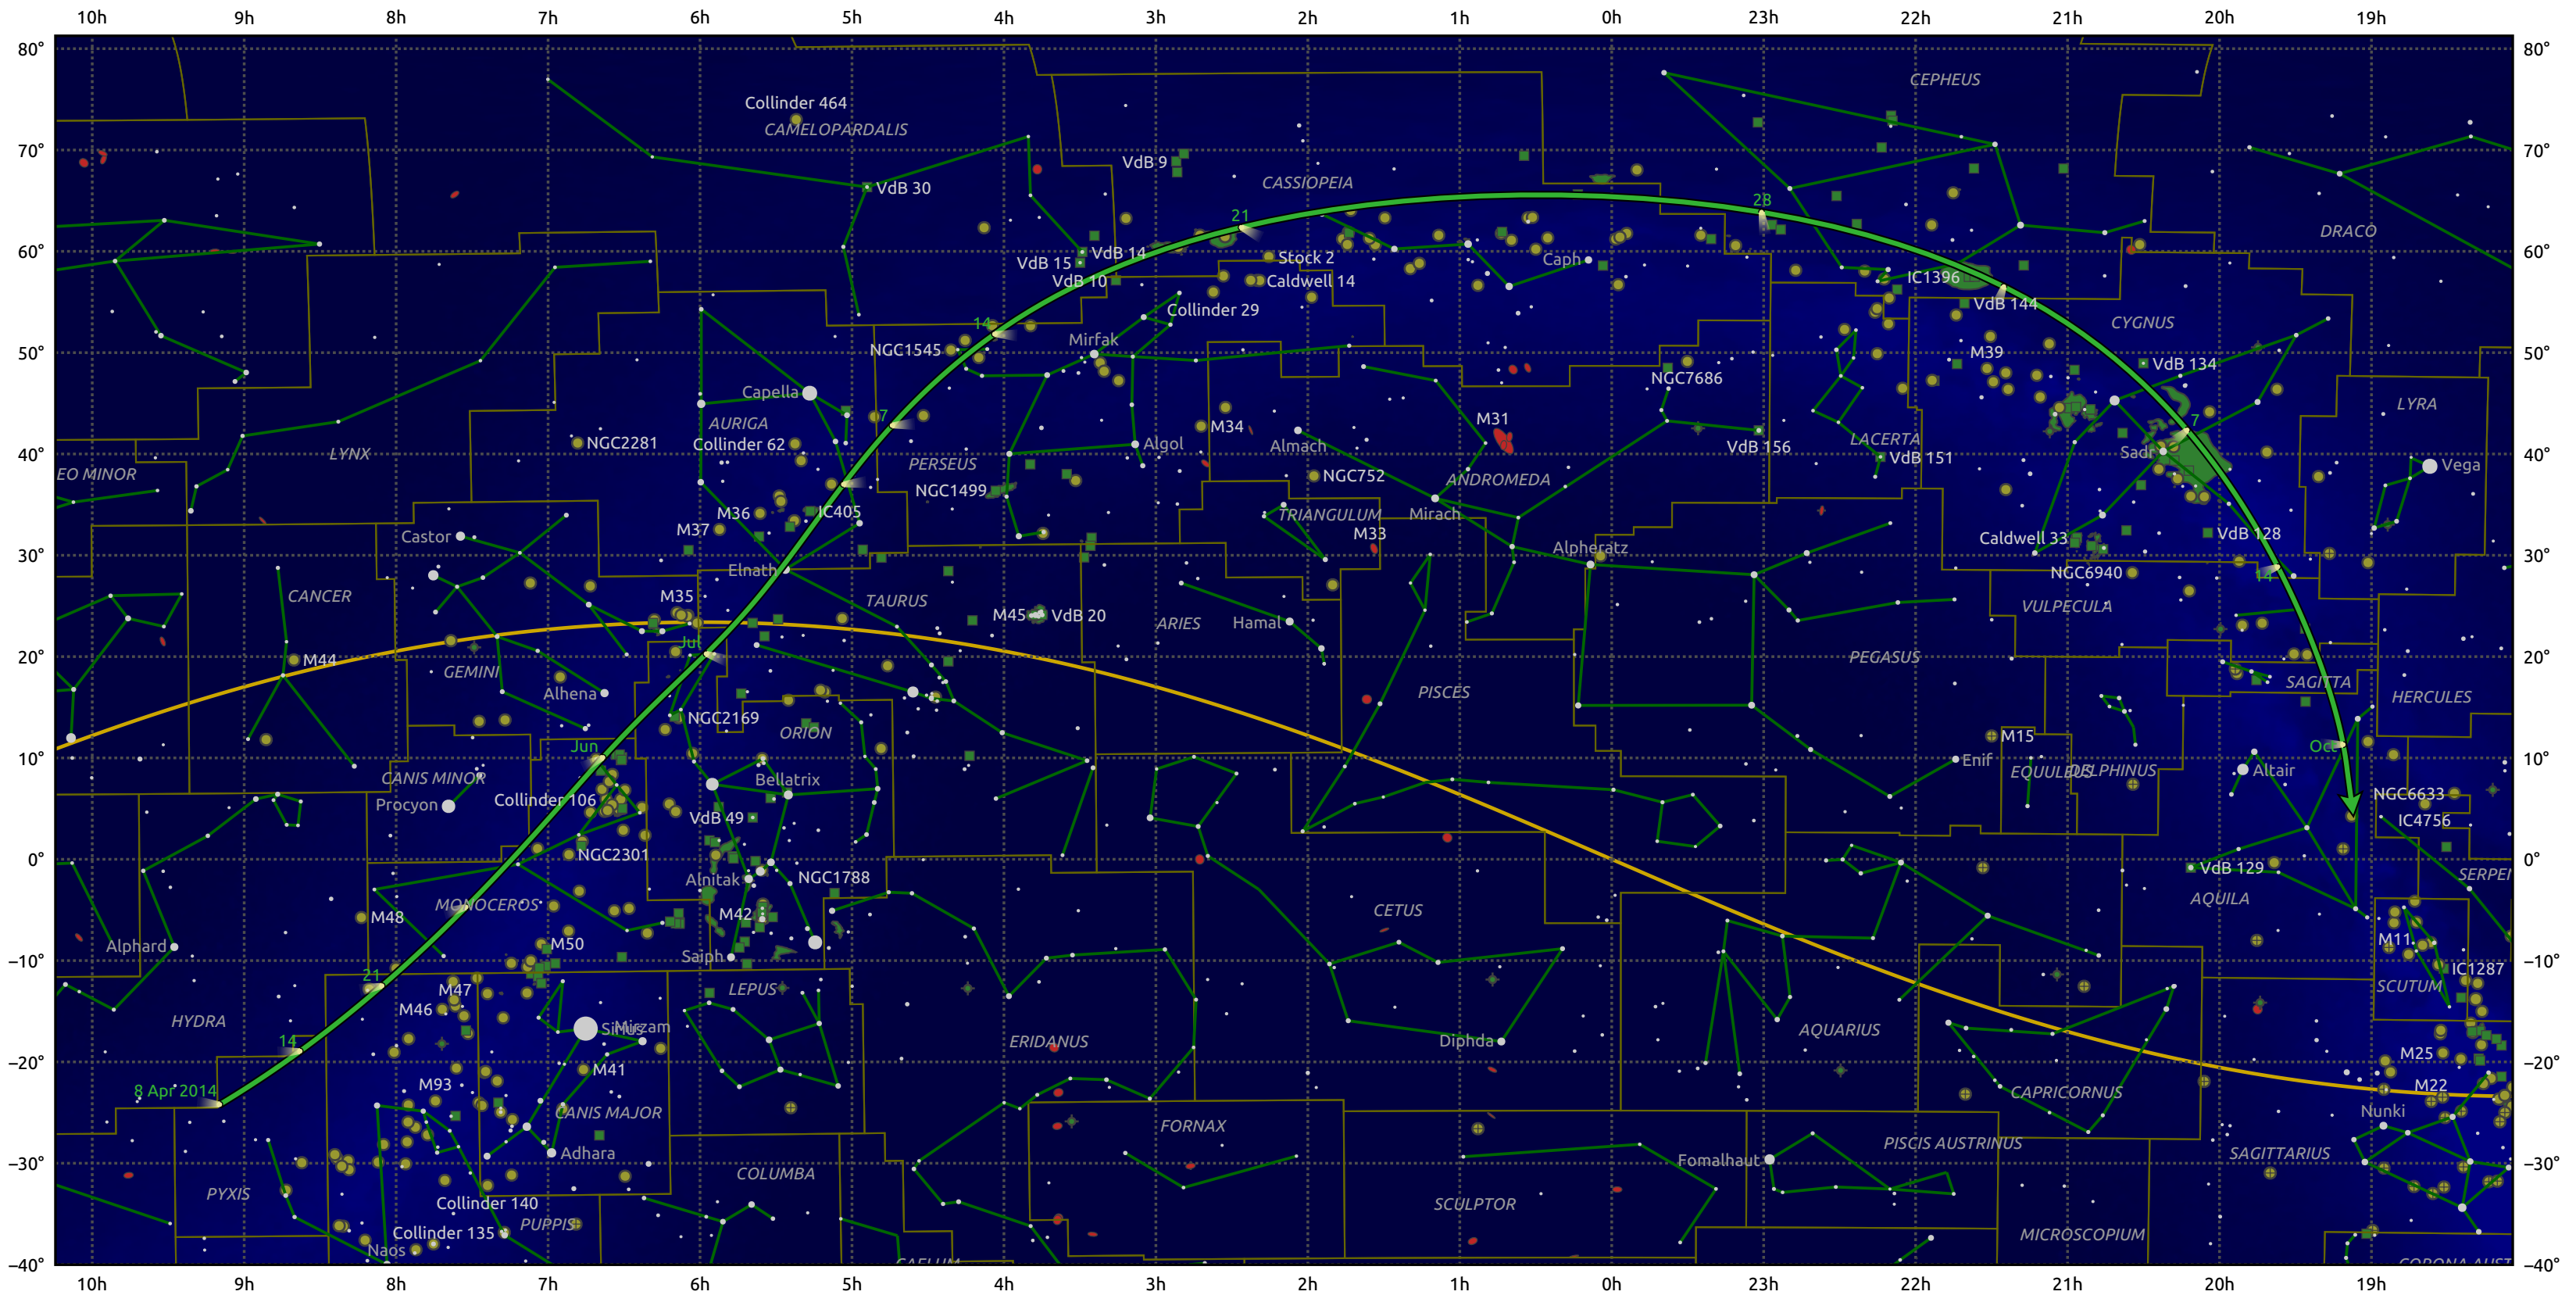

# The path of C/2014 E2 (Jacques) starting on 8 Apr 2014

© Dominic Ford 2011–2025. Date markers placed at midnight UTC. Downloaded from <https://in-the-sky.org>

Magnitude scale:  -5.0  -4.0  -3.0  -2.0  -1.0  -2.0

— Ecliptic Plane

● Galaxy   
 ■ Bright nebula   
 ● Open cluster   
 ⊕ Globular cluster   
 ◆ Planetary nebula

Date	Mag
2014 May 1	8.8
2014 May 19	8.3
2014 Jun 9	7.3
2014 Jul 1	6.3
2014 Jul 2	6.2
2014 Sep 1	7.1
2014 Sep 3	7.3
2014 Sep 13	8.3
2014 Sep 23	9.4
2014 Oct 4	10.4