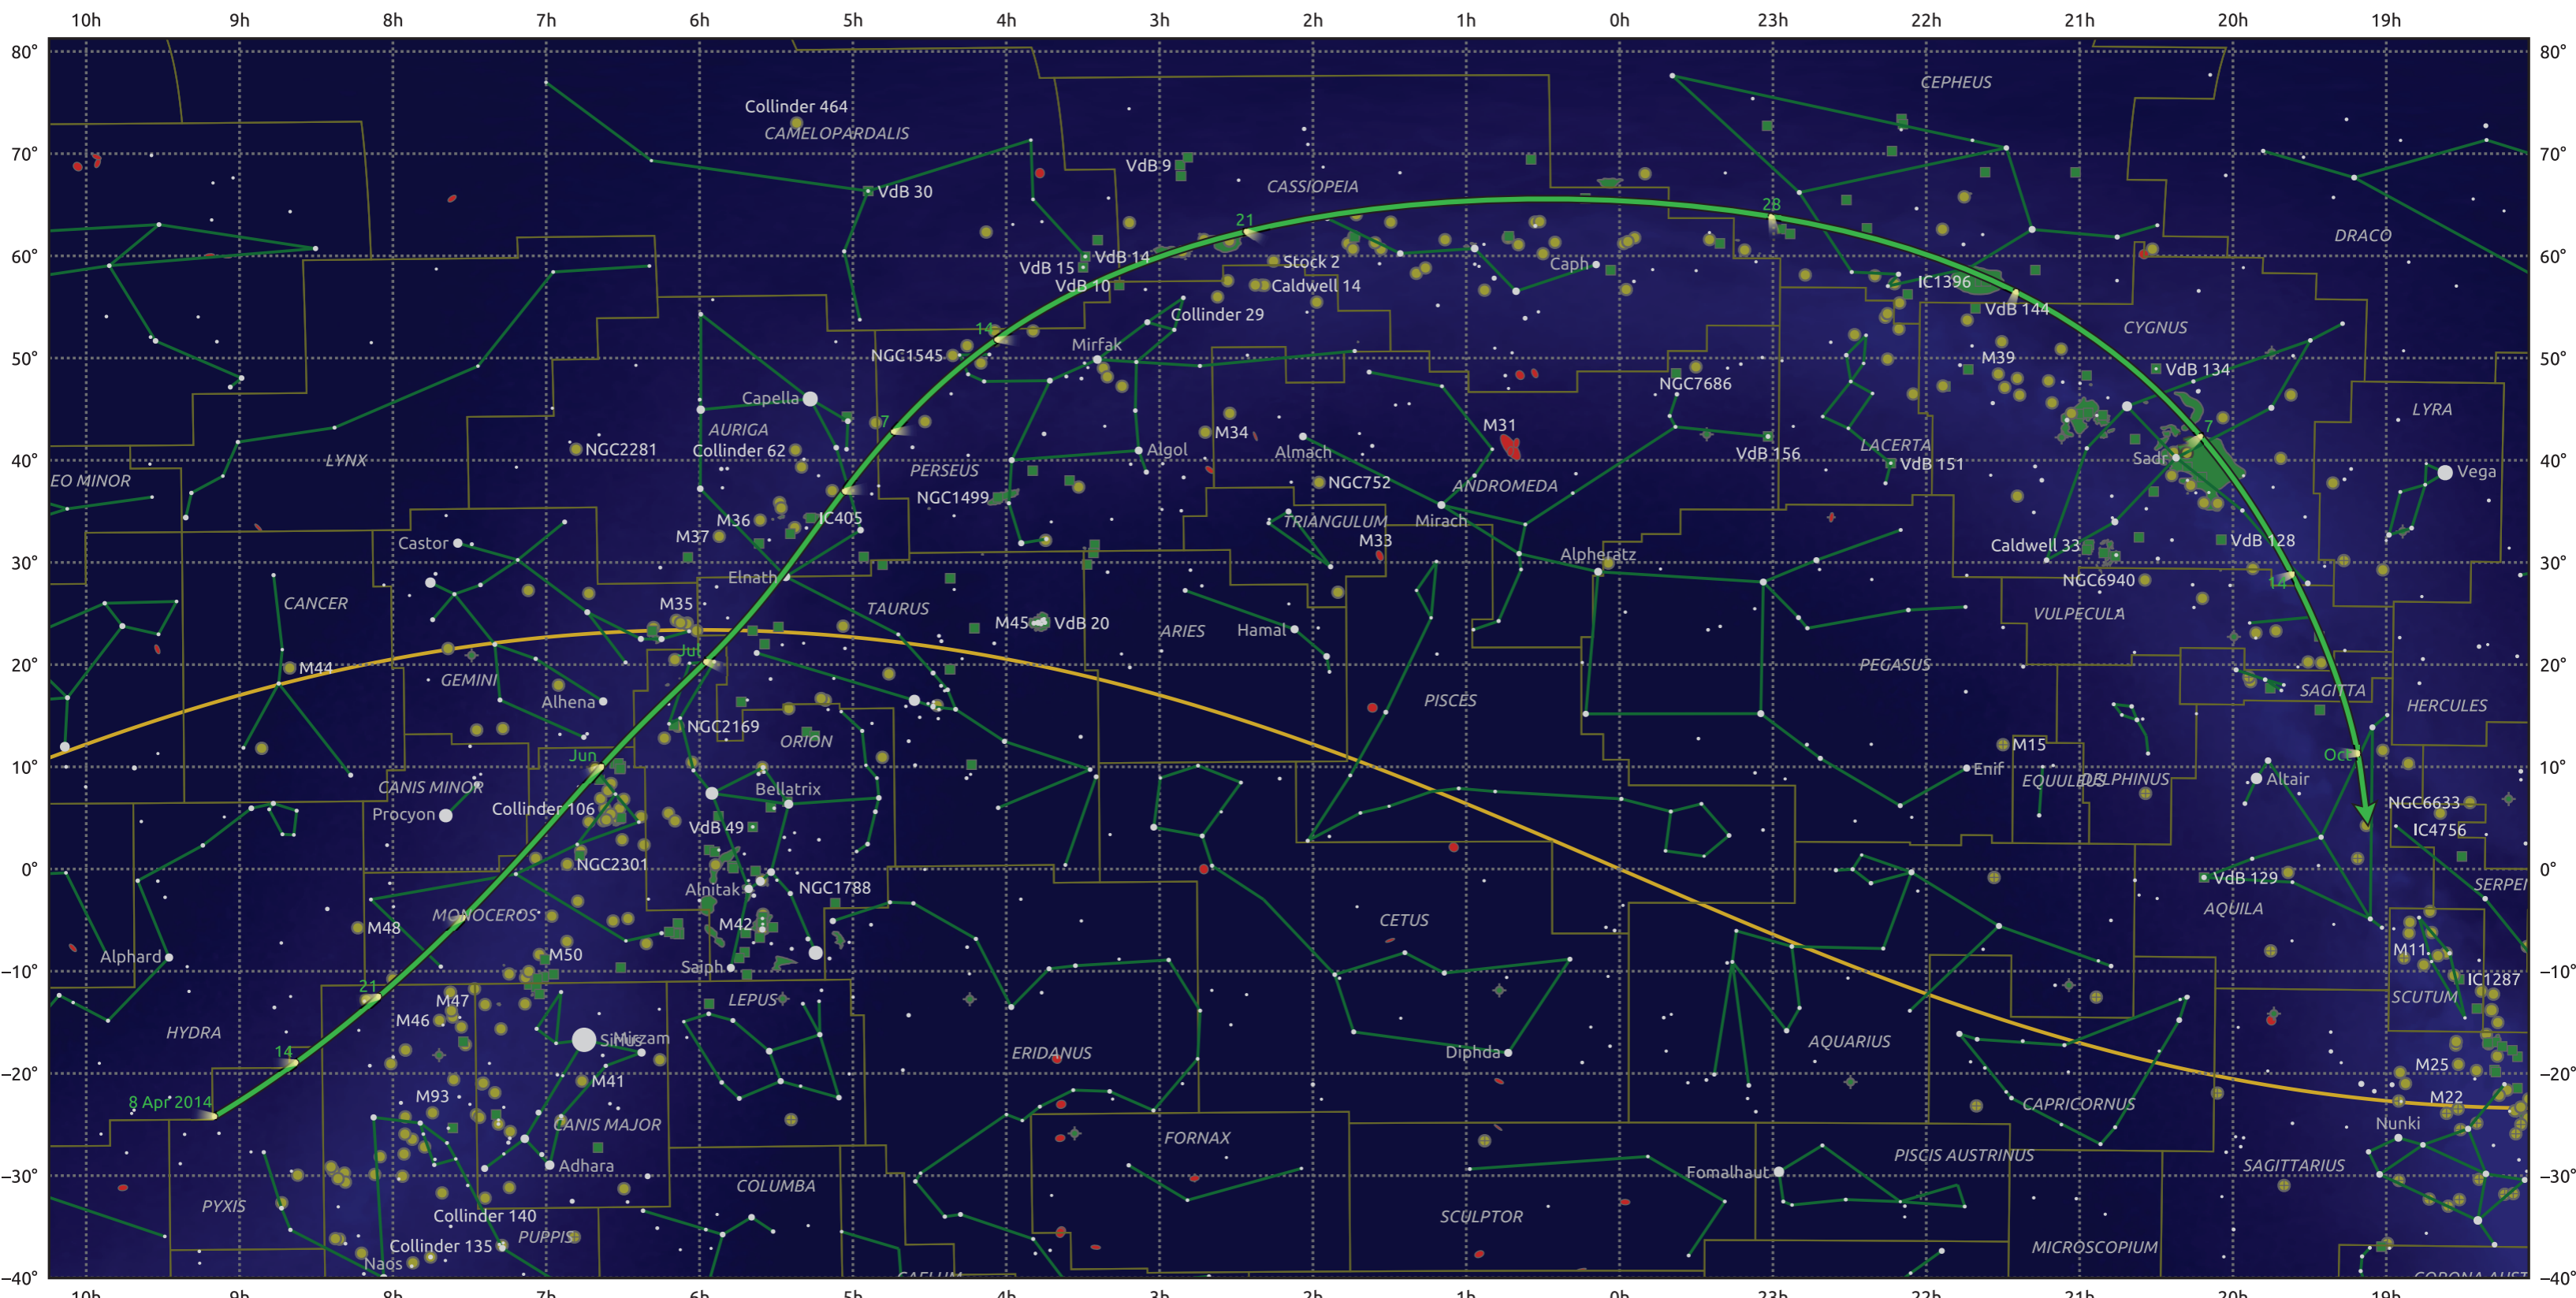

The path of C/2014 E2 (Jacques) starting on 8 Apr 2014

© Dominic Ford 2011–2025. Date markers placed at midnight UTC. Downloaded from <https://in-the-sky.org>

Magnitude scale: 5.0 4.0 3.0 2.0 1.0 0.0 -1.0 -2.0

Ecliptic Plane

Galaxy
 Bright nebula
 Open cluster
 Globular cluster
 Planetary nebula

Date	Mag
2014 May 1	8.8
2014 May 19	8.3
2014 Jun 9	7.3
2014 Jul 1	6.3
2014 Jul 2	6.2
2014 Sep 1	7.1
2014 Sep 3	7.3
2014 Sep 13	8.3
2014 Sep 23	9.4
2014 Oct 4	10.4