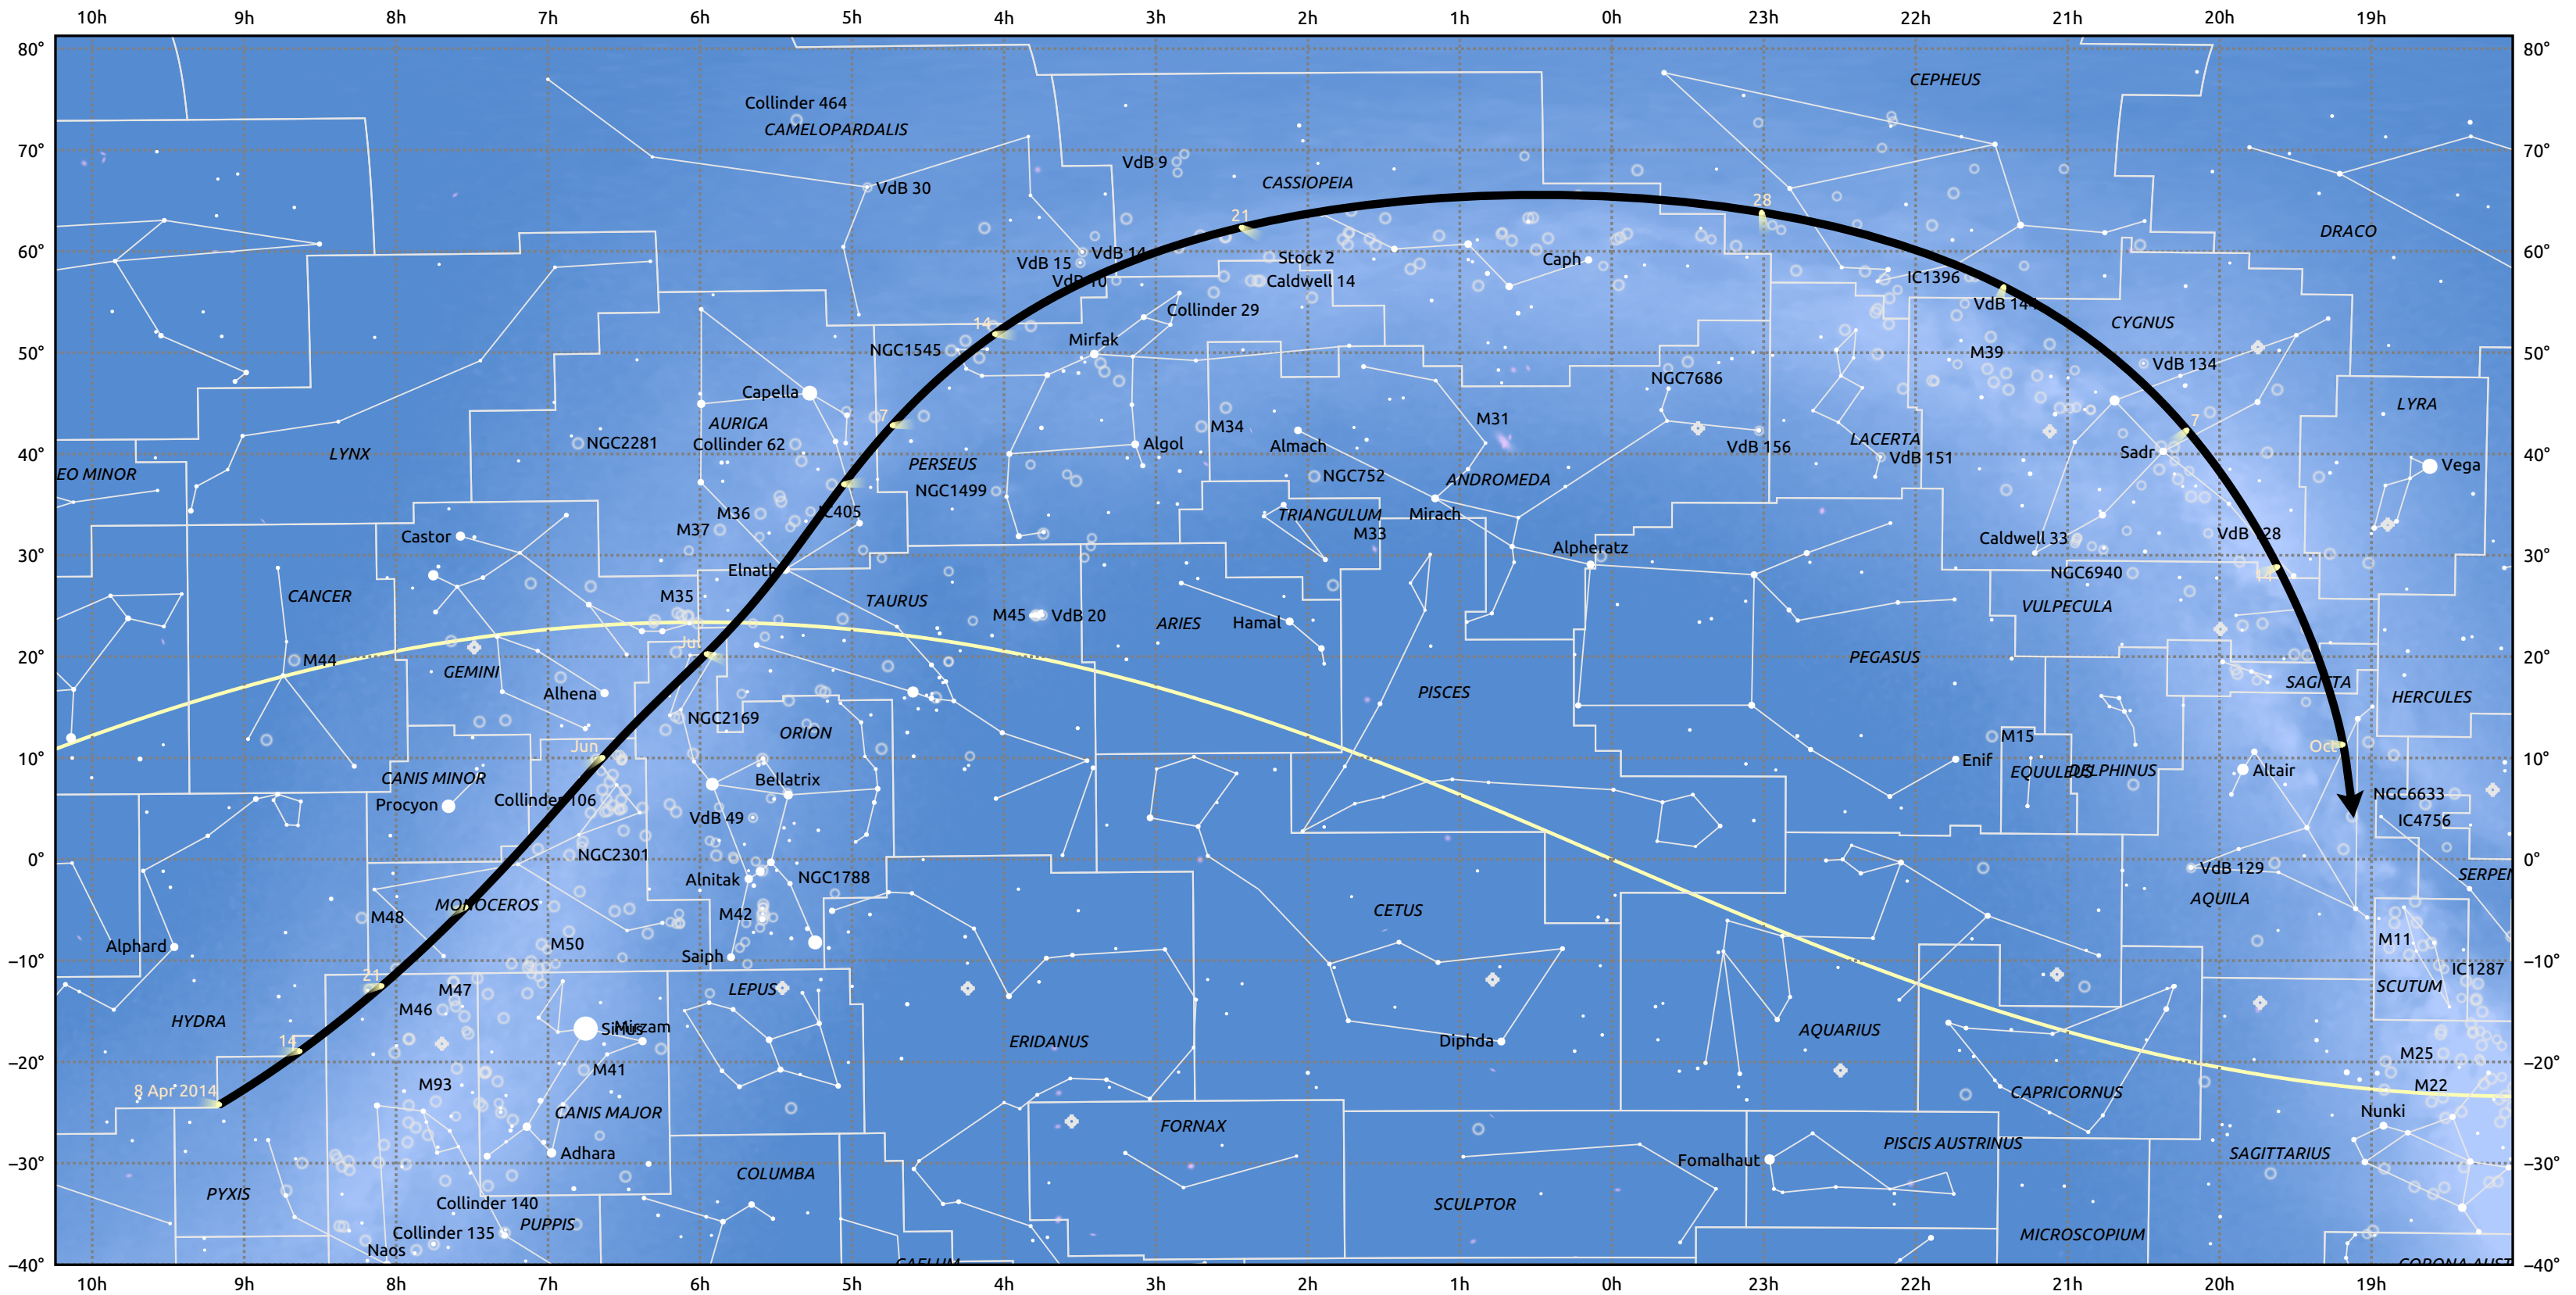

# The path of C/2014 E2 (Jacques) starting on 8 Apr 2014

© Dominic Ford 2011–2025. Date markers placed at midnight UTC. Downloaded from <https://in-the-sky.org>

Magnitude scale:  -5.0  -4.0  -3.0  -2.0  -1.0  0.0  -1.0  -2.0

Ecliptic Plane

Galaxy  Bright nebula  Open cluster  Globular cluster  Planetary nebula

Date	Mag
2014 May 1	8.8
2014 May 19	8.3
2014 Jun 9	7.3
2014 Jul 1	6.3
2014 Jul 2	6.2
2014 Sep 1	7.1
2014 Sep 3	7.3
2014 Sep 13	8.3
2014 Sep 23	9.4
2014 Oct 4	10.4