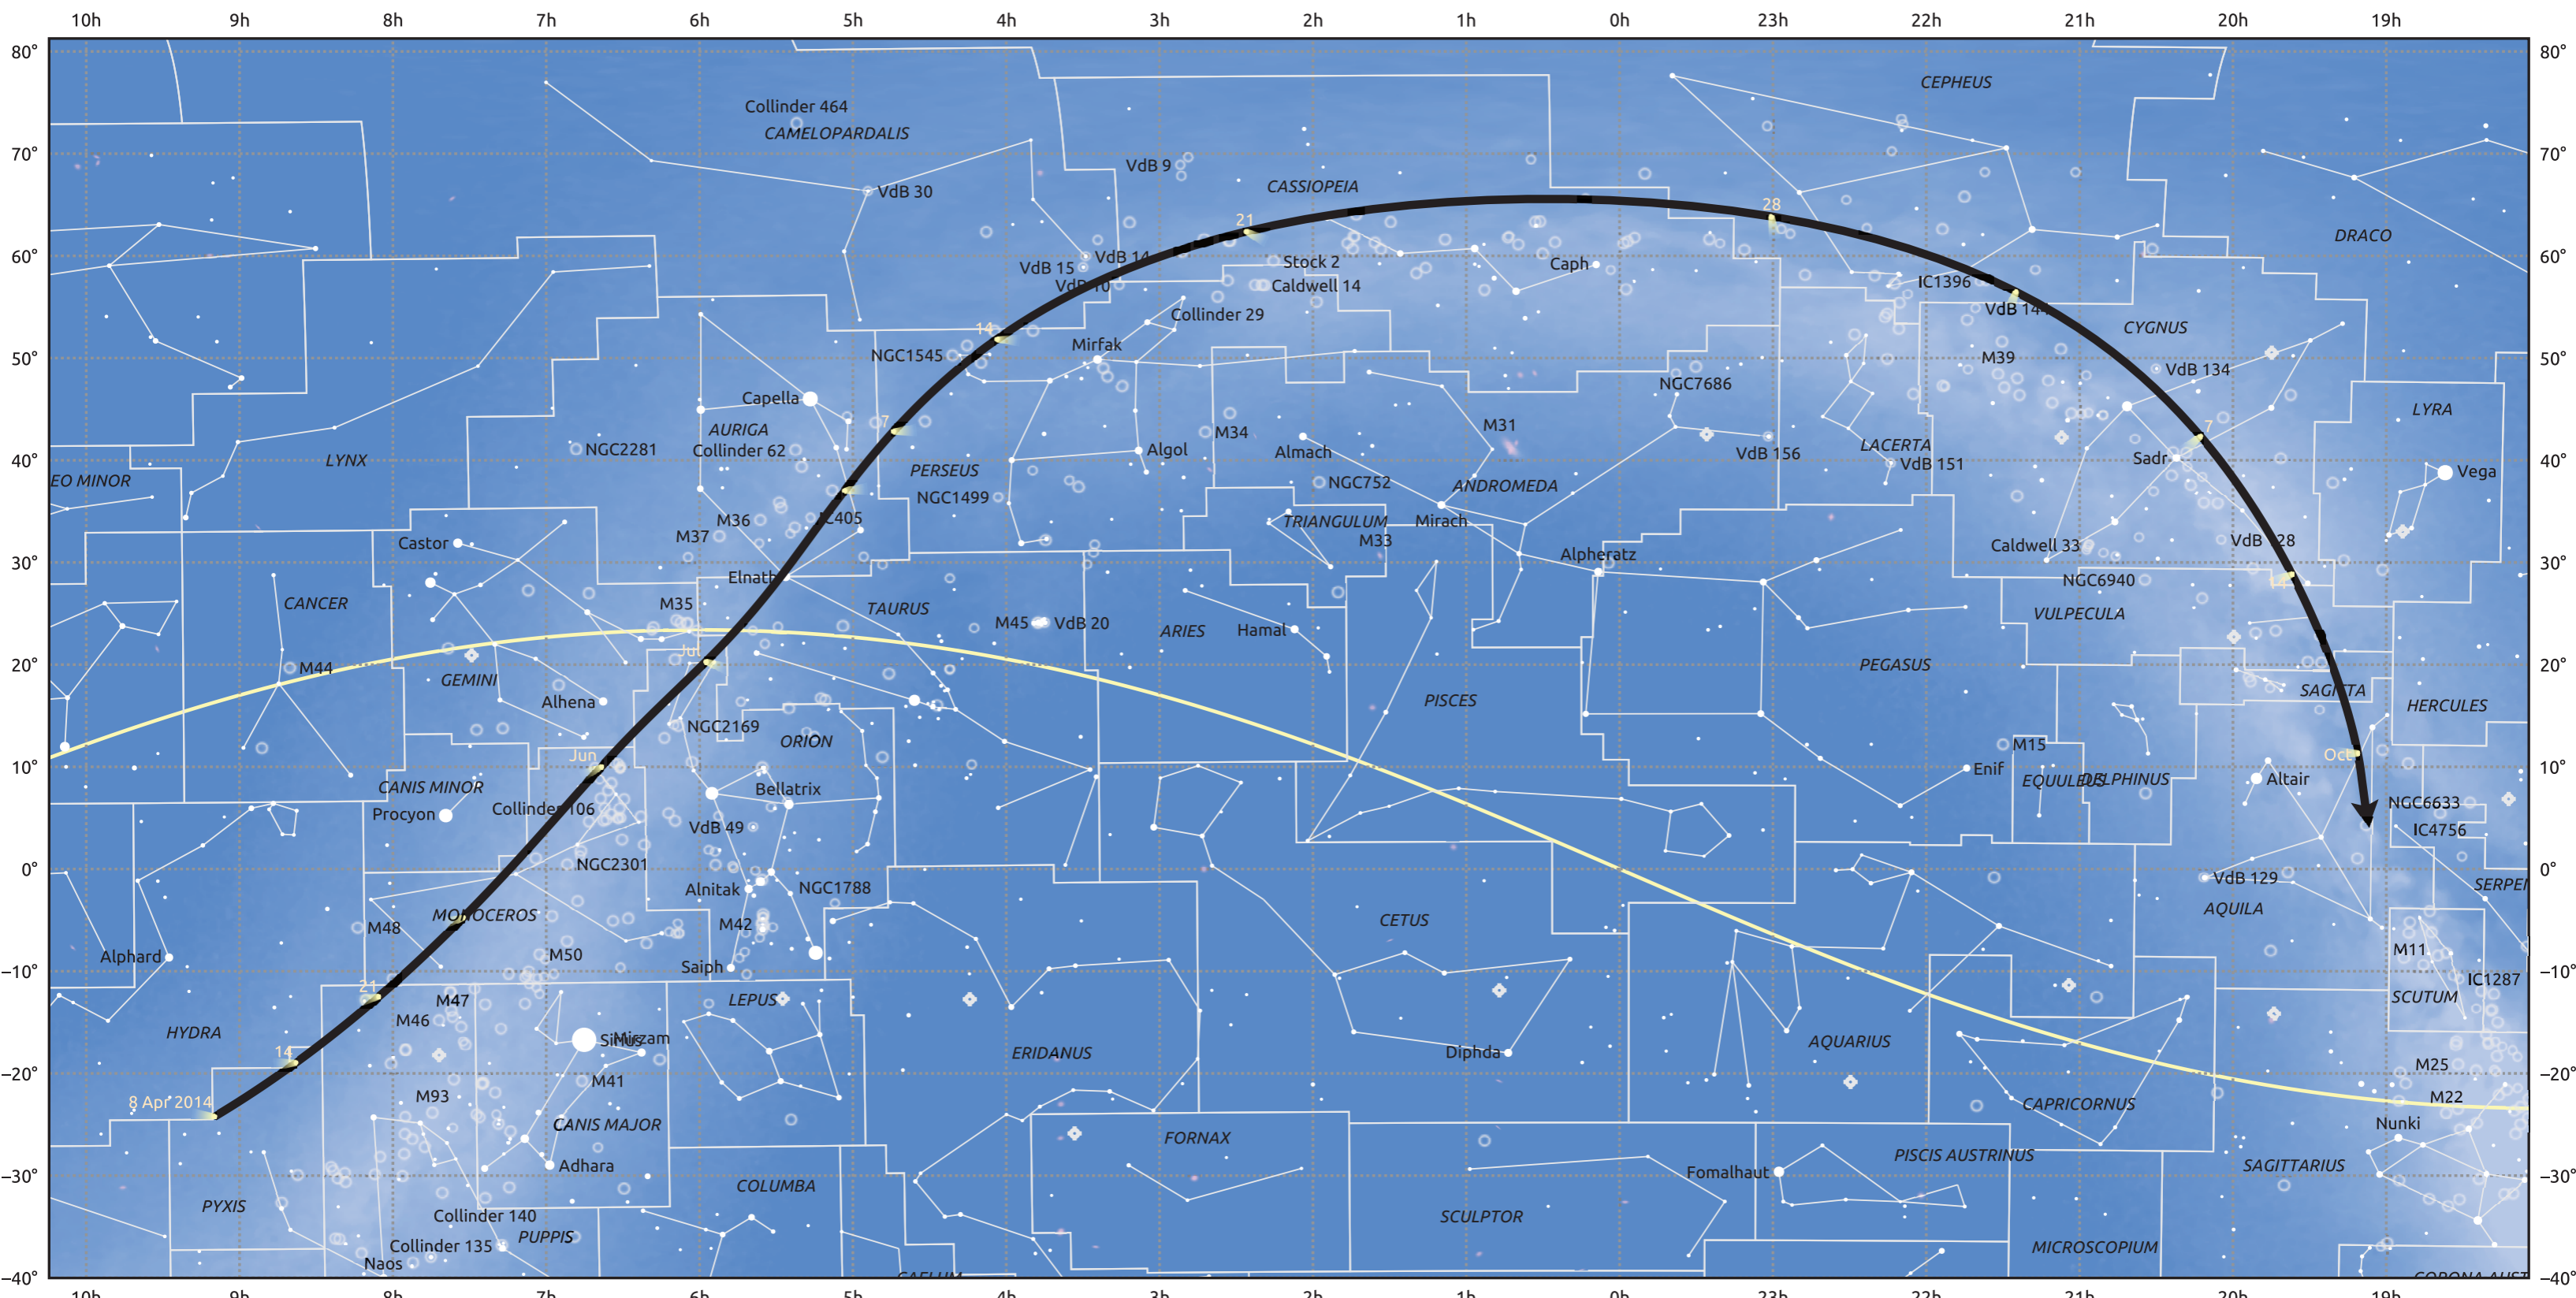

The path of C/2014 E2 (Jacques) starting on 8 Apr 2014

© Dominic Ford 2011–2025. Date markers placed at midnight UTC. Downloaded from <https://in-the-sky.org>

Magnitude scale: • 5.0 • 4.0 • 3.0 • 2.0 • 1.0 • 0.0 ● -1.0 ● -2.0

— Ecliptic Plane

Galaxy Bright nebula Open cluster Globular cluster Planetary nebula

Date	Mag
2014 May 1	8.8
2014 May 19	8.3
2014 Jun 9	7.3
2014 Jul 1	6.3
2014 Jul 2	6.2
2014 Sep 1	7.1
2014 Sep 3	7.3
2014 Sep 13	8.3
2014 Sep 23	9.4
2014 Oct 4	10.4