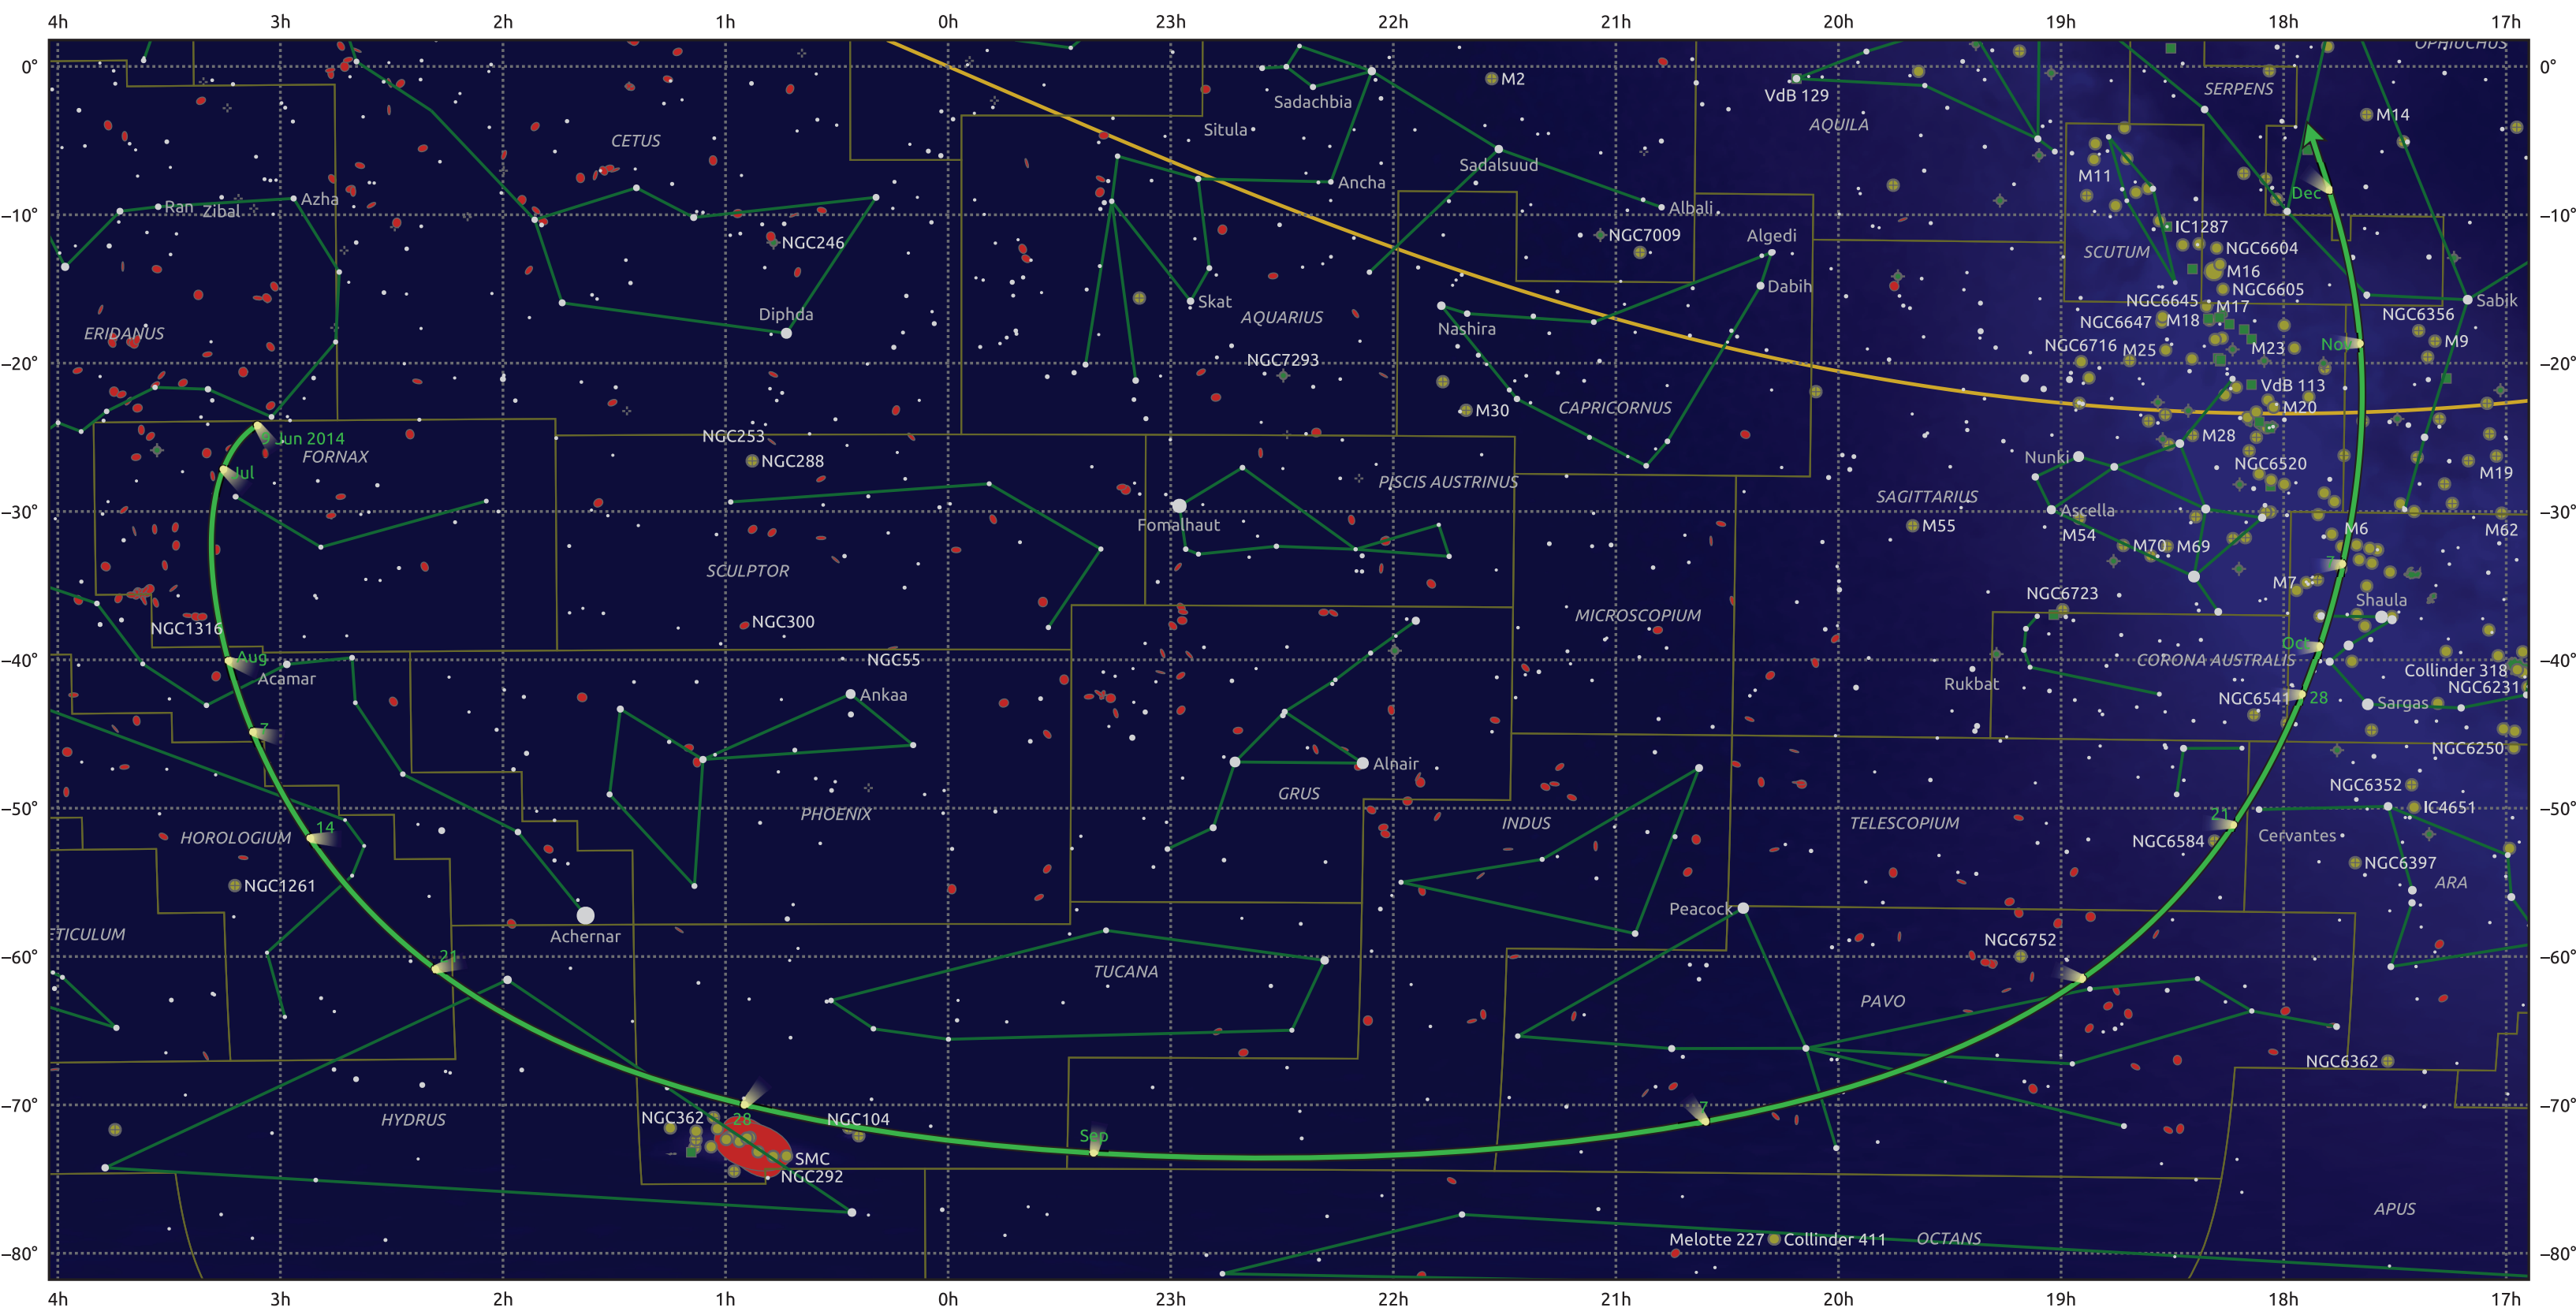

The path of C/2013 A1 (Siding Spring) starting on 9 Jun 2014

© Dominic Ford 2011–2025. Date markers placed at midnight UTC. Downloaded from <https://in-the-sky.org>

Magnitude scale: ● 6.0 ● 5.0 ● 4.0 ● 3.0 ● 2.0 ● 1.0 ● 0.0

— Ecliptic Plane

● Galaxy ● Bright nebula ● Open cluster ● Globular cluster ● Planetary nebula

Date	Mag
2014 Jul 1	12.0
2014 Jul 12	11.7
2014 Aug 4	10.7
2014 Aug 26	9.6
2014 Sep 1	9.5
2014 Oct 25	10.6
2014 Nov 1	10.8