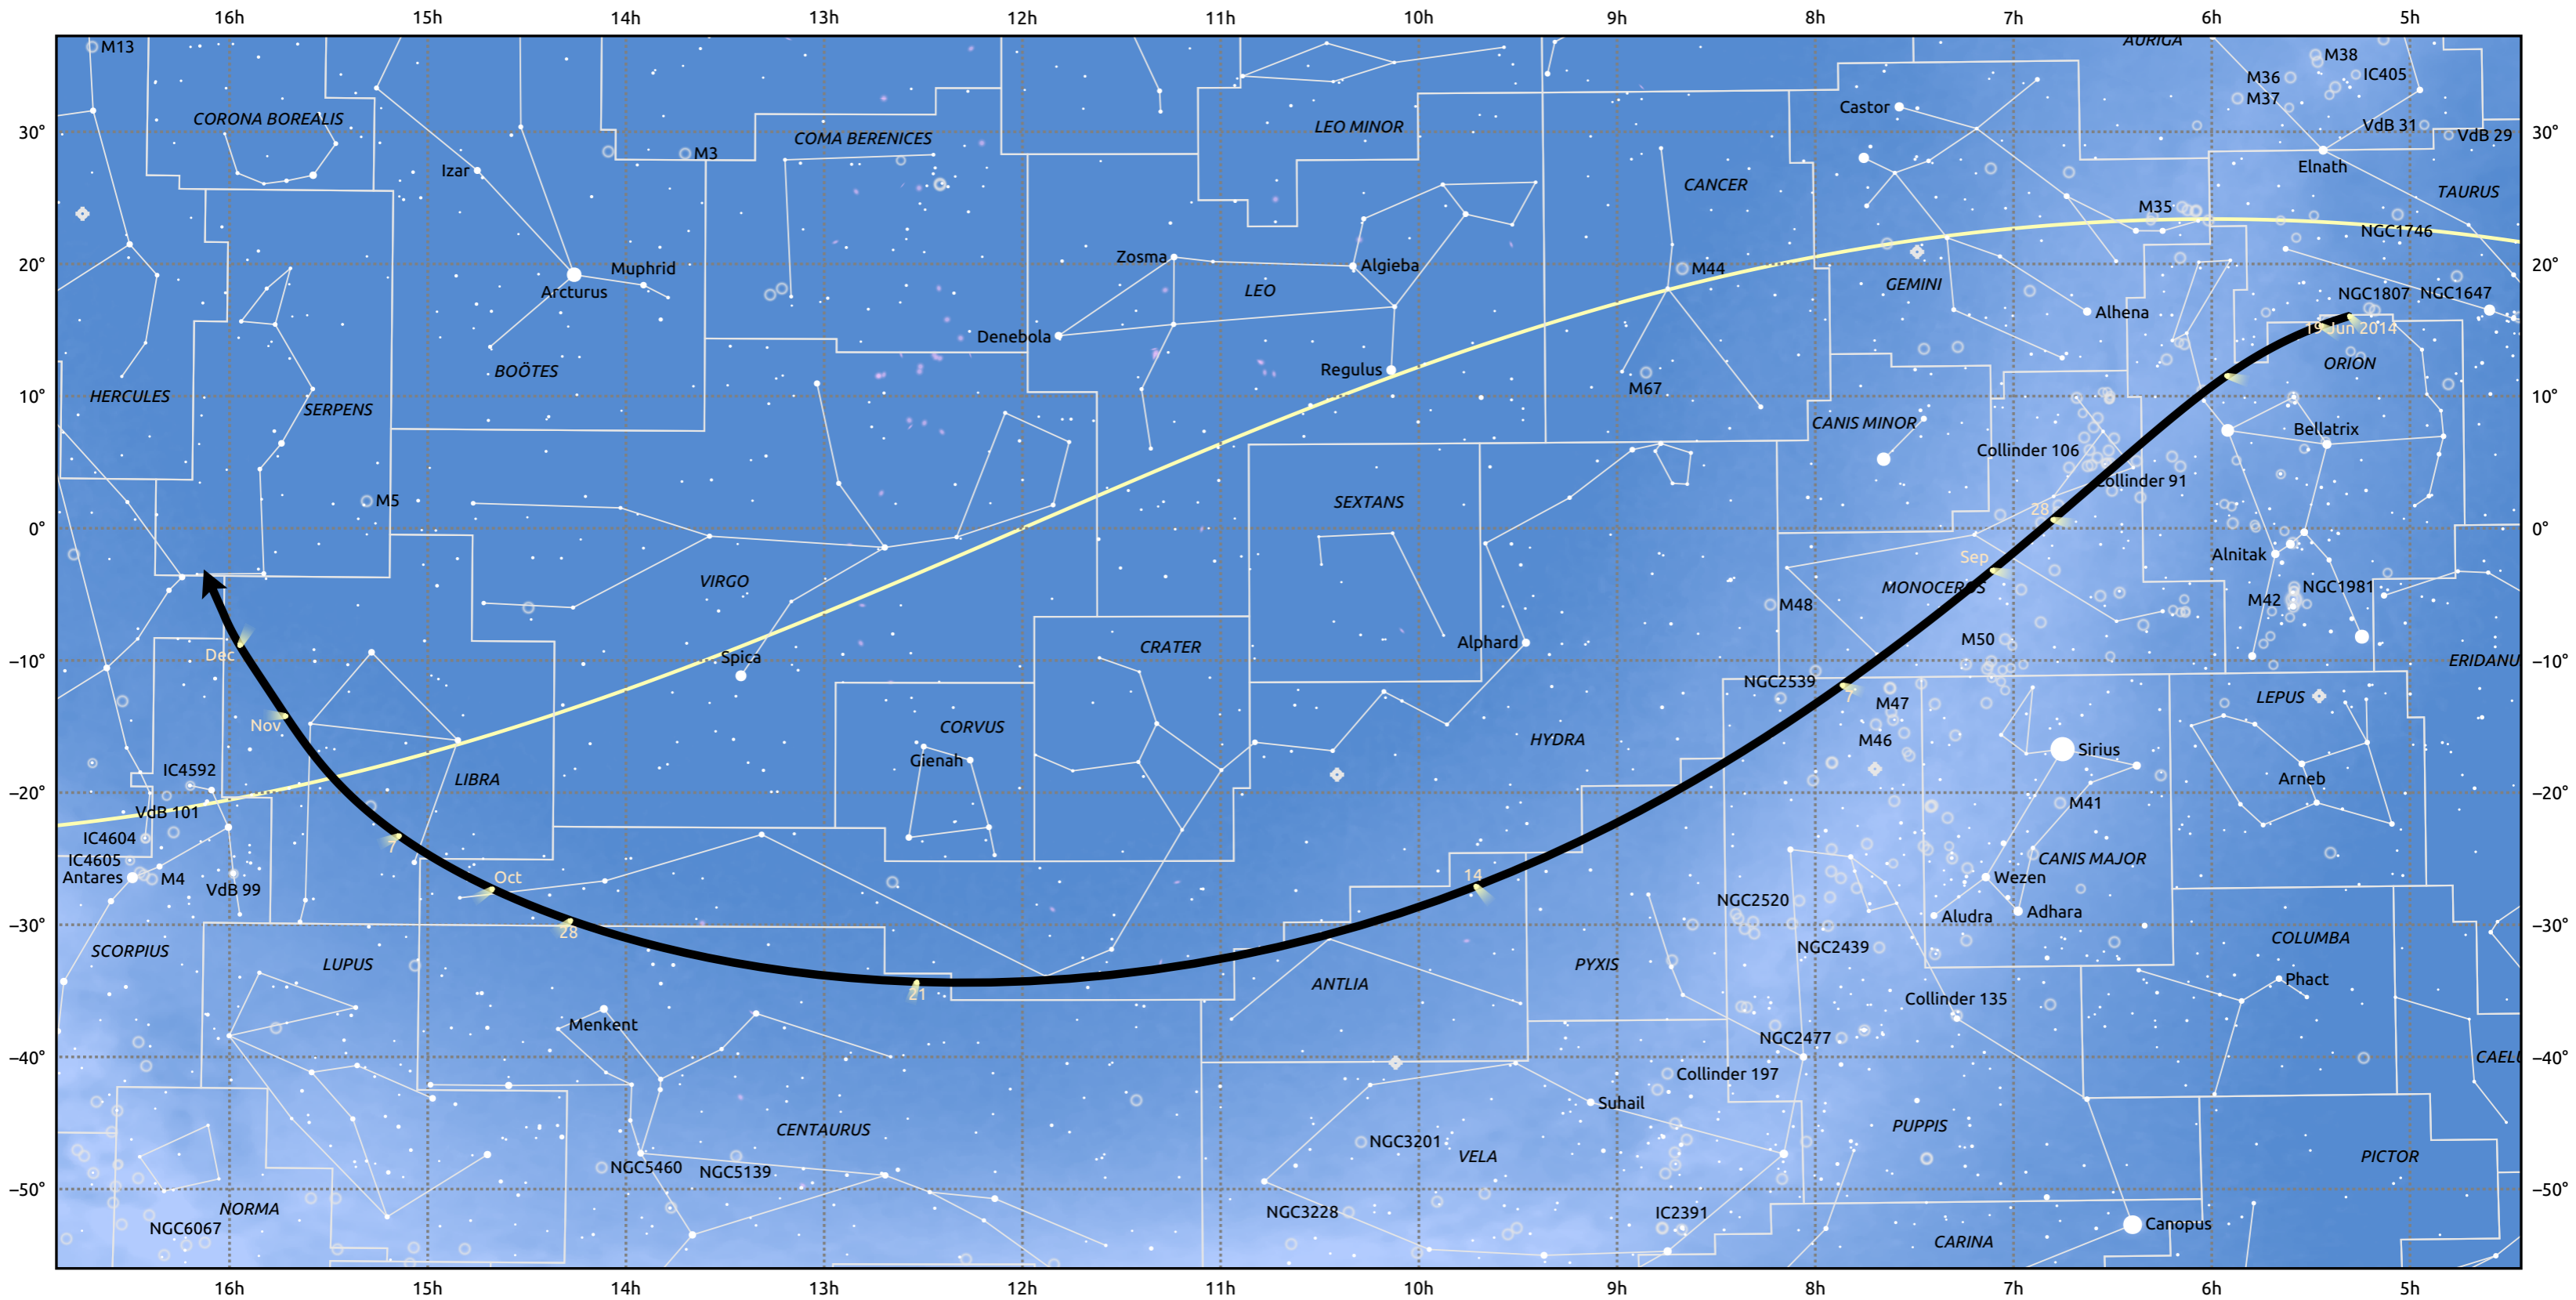

The path of C/2013 V5 (Oukaimeden) starting on 19 Jun 2014

© Dominic Ford 2011–2025. Date markers placed at midnight UTC. Downloaded from <https://in-the-sky.org>

Date	Mag
2014 Jul 1	12.4
2014 Jul 16	11.7
2014 Aug 3	10.7
2014 Aug 16	9.7
2014 Aug 26	8.7
2014 Sep 1	8.0
2014 Sep 3	7.7
2014 Sep 11	6.6
2014 Oct 4	7.6
2014 Oct 15	8.7
2014 Oct 28	9.7
2014 Nov 1	10.0
2014 Nov 14	10.8
2014 Dec 10	11.8