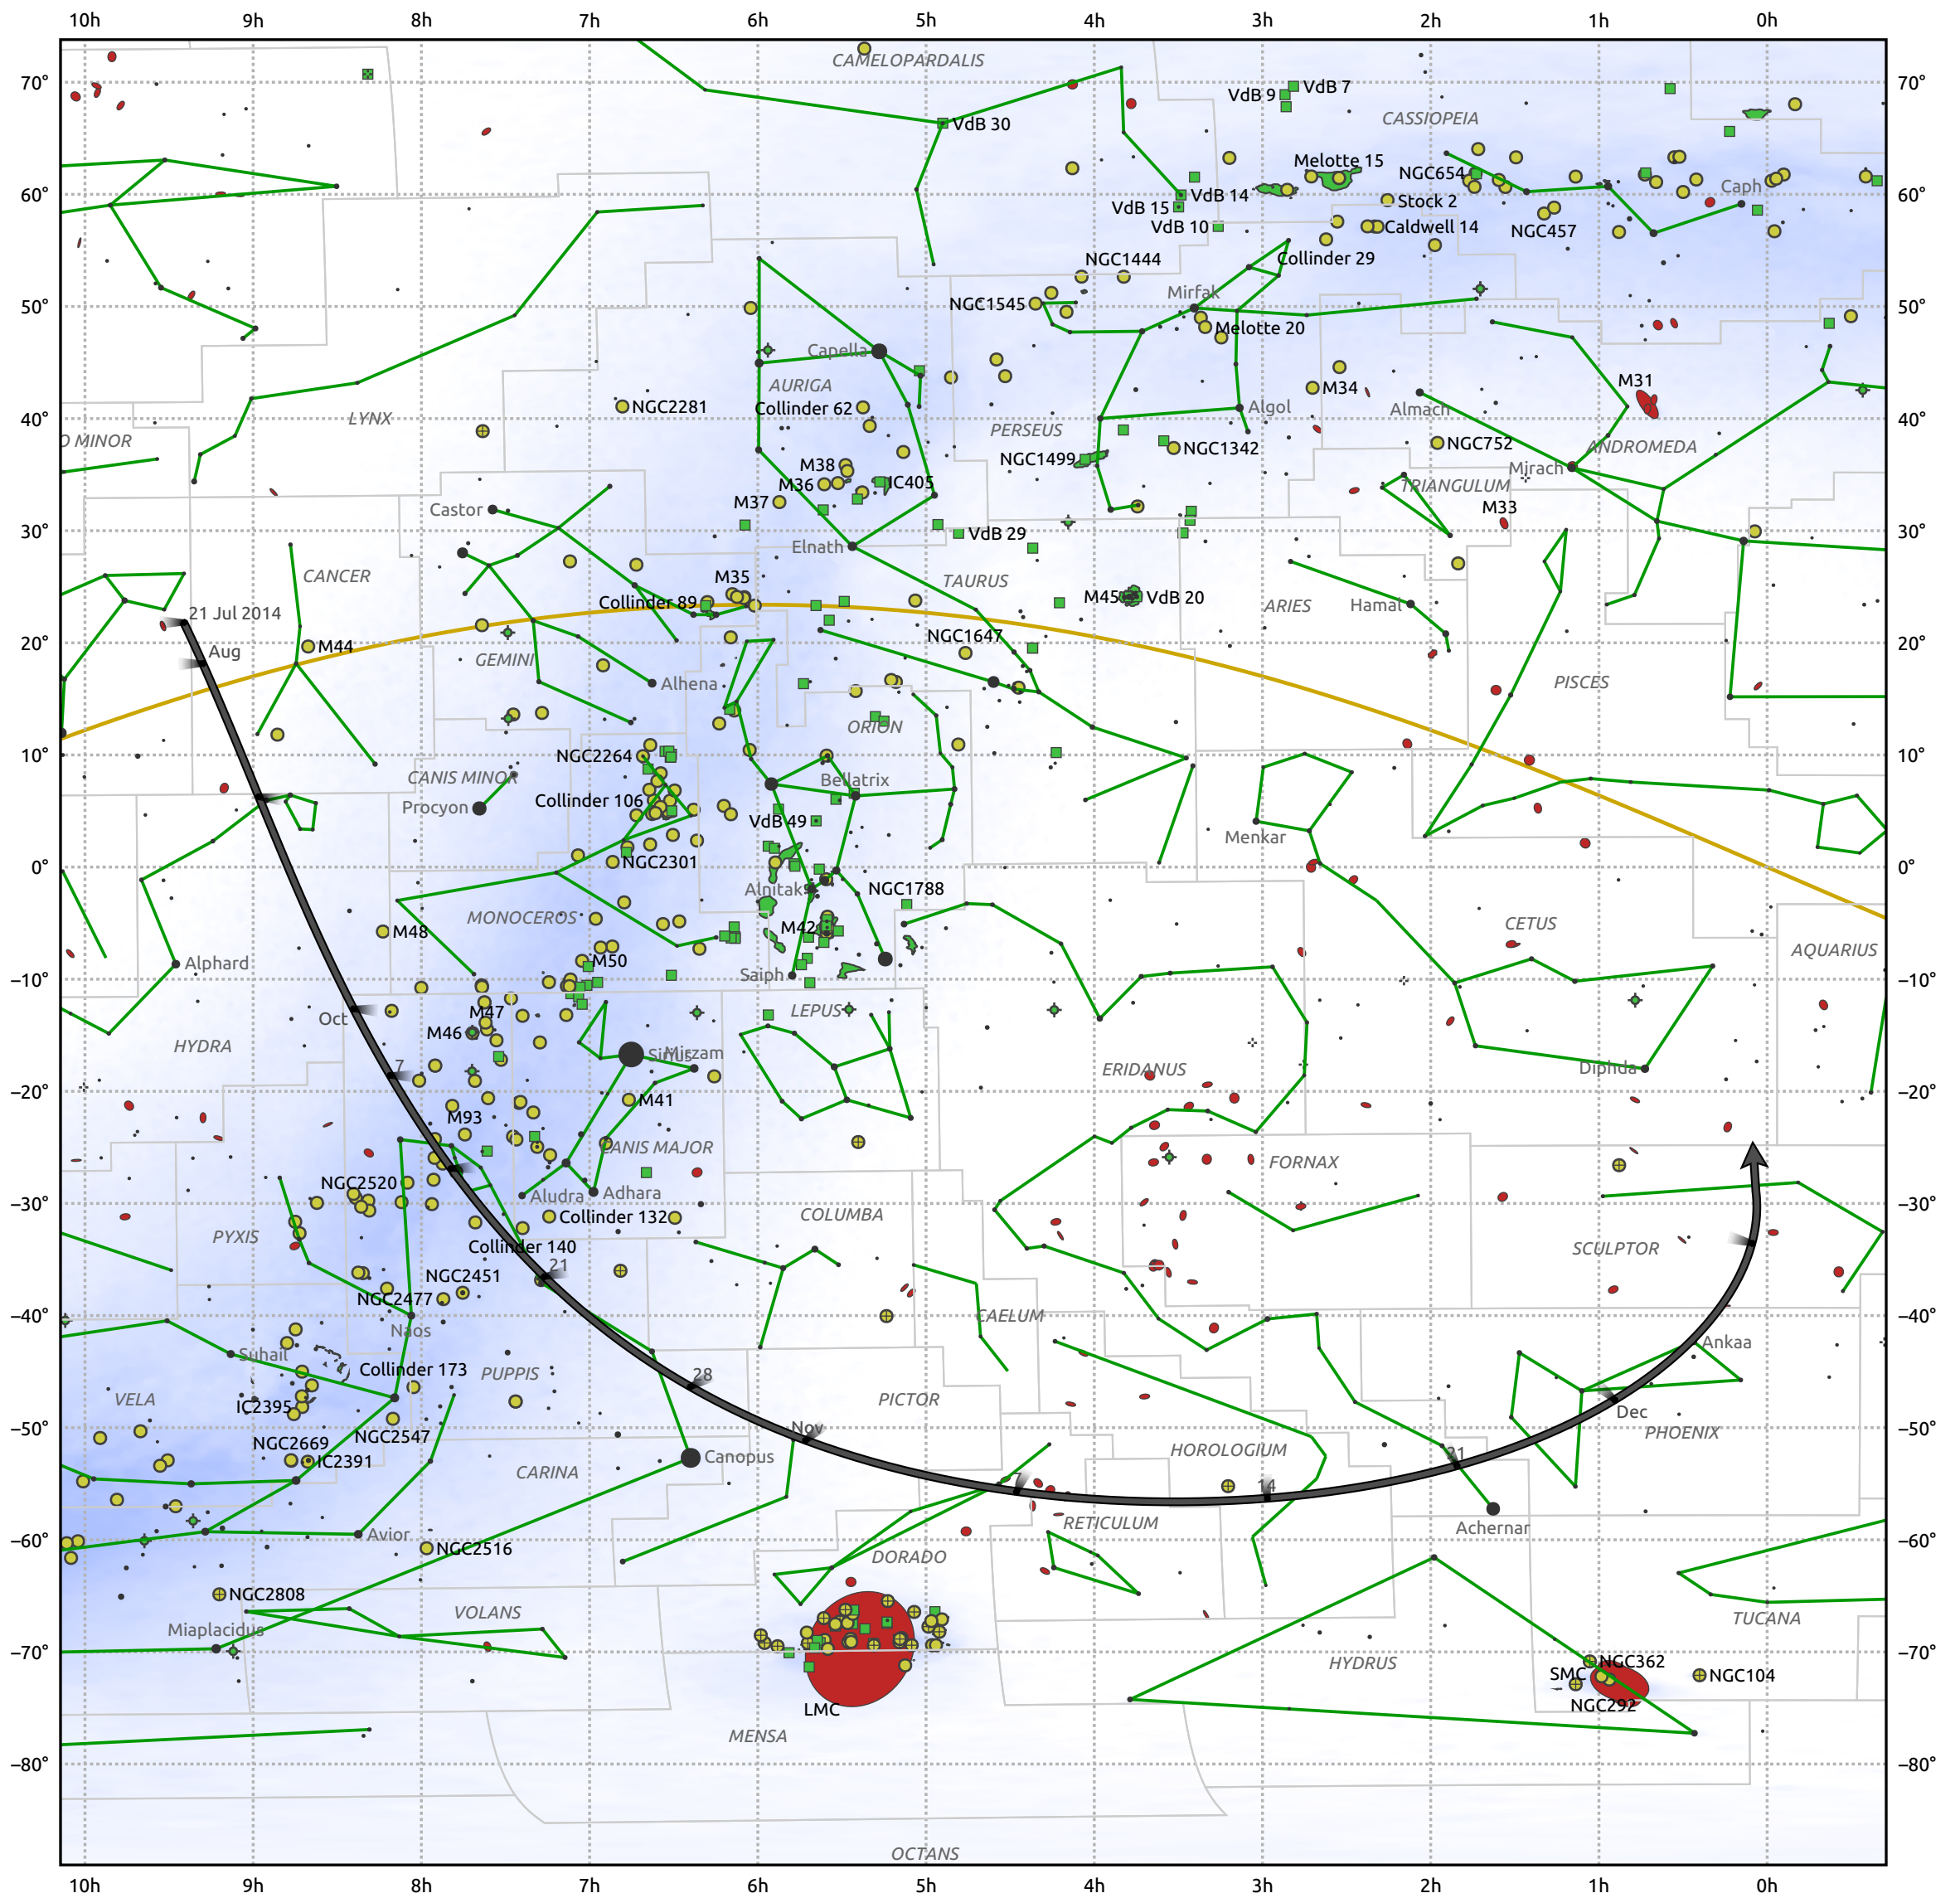

The path of C/2012 K1 (PANSTARRS) starting on 21 Jul 2014

© Dominic Ford 2011–2025. Date markers placed at midnight UTC. Downloaded from <https://in-the-sky.org>

Date	Mag
2014 Sep 1	7.7
2014 Oct 5	7.3
2014 Nov 1	7.4
2014 Nov 22	8.4
2014 Dec 10	9.4
2014 Dec 31	10.5
2015 Jan 1	10.5