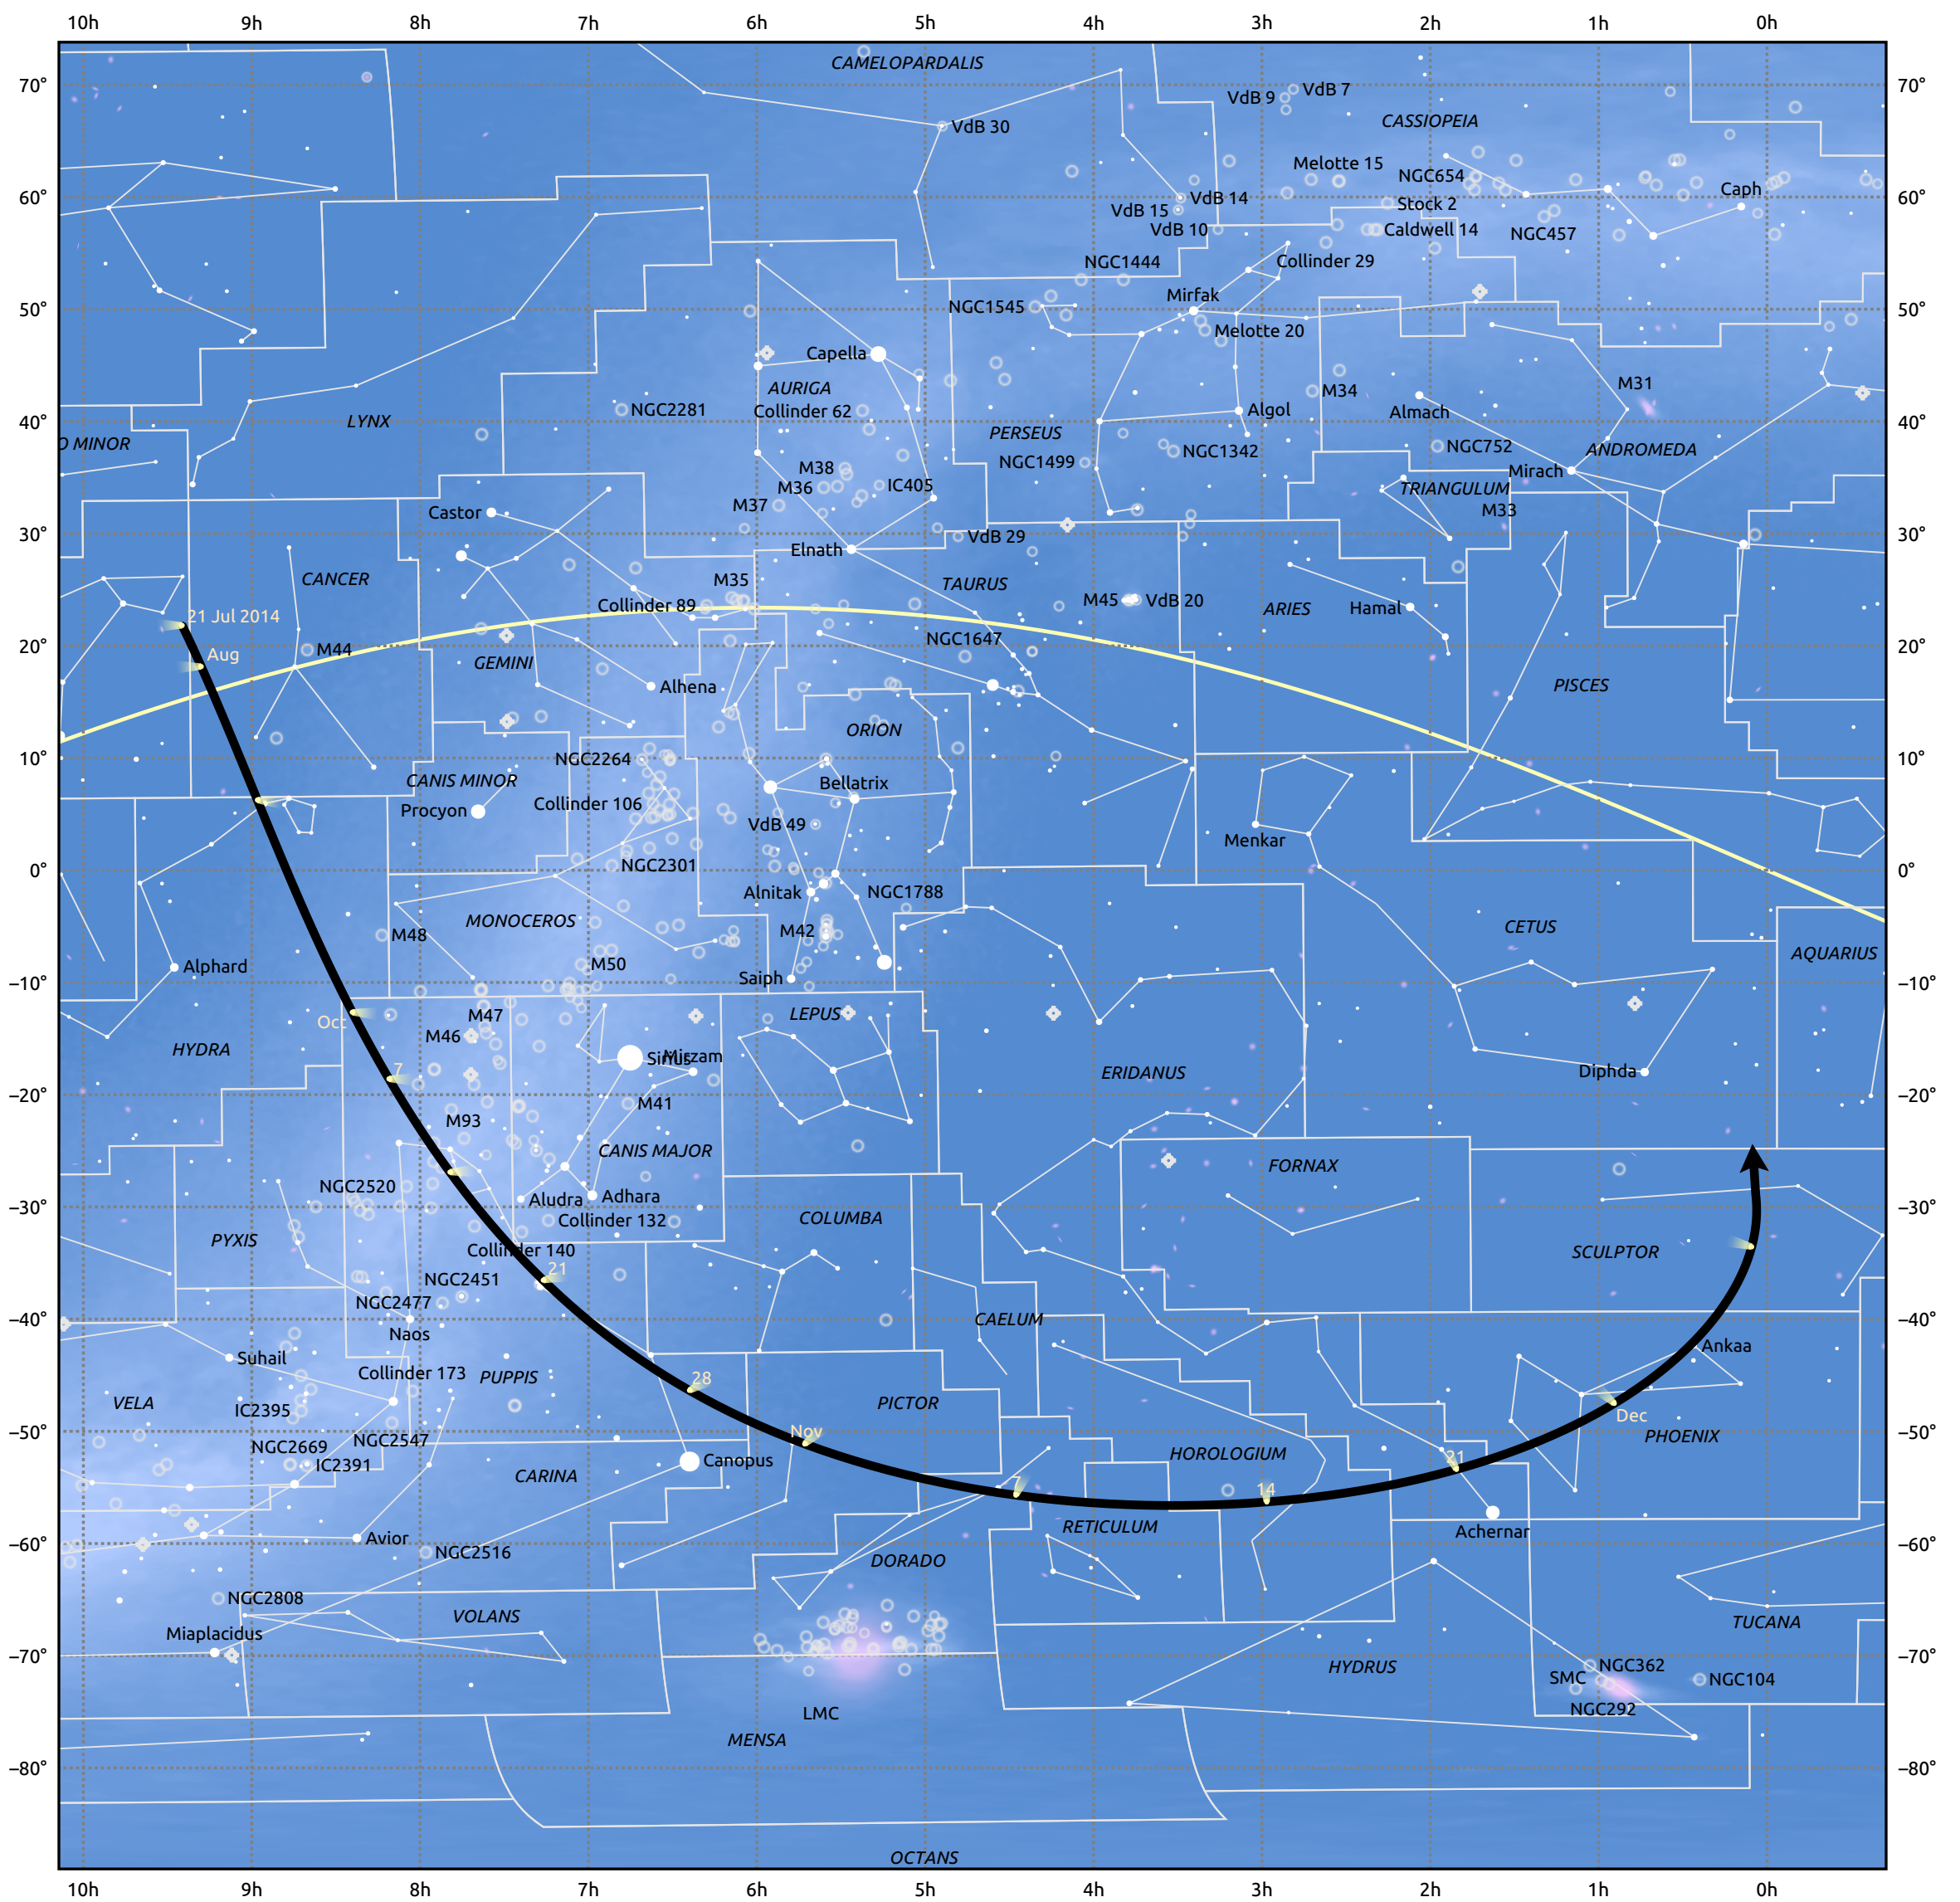

The path of C/2012 K1 (PANSTARRS) starting on 21 Jul 2014

© Dominic Ford 2011–2025. Date markers placed at midnight UTC. Downloaded from <https://in-the-sky.org>

| Date | Mag |
|-------------|------|
| 2014 Sep 1 | 7.7 |
| 2014 Oct 5 | 7.3 |
| 2014 Nov 1 | 7.4 |
| 2014 Nov 22 | 8.4 |
| 2014 Dec 10 | 9.4 |
| 2014 Dec 31 | 10.5 |
| 2015 Jan 1 | 10.5 |